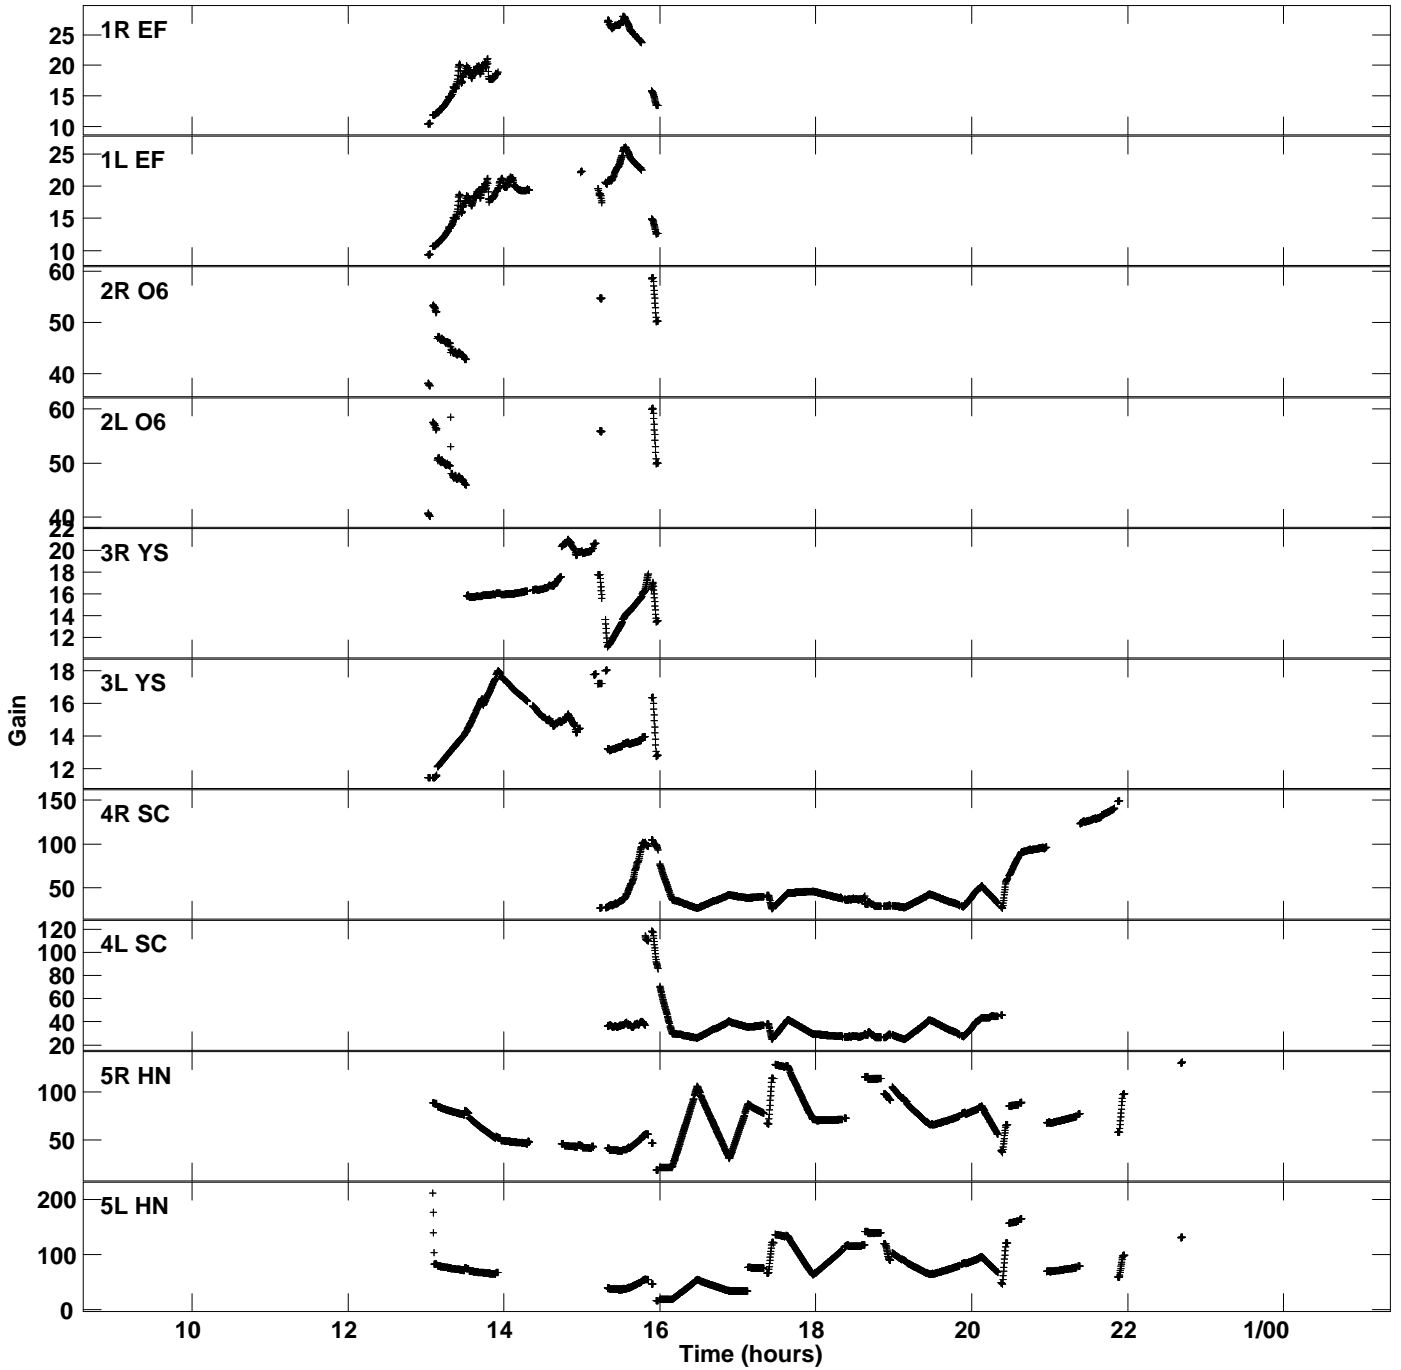

Plot file version 1 created 09-JUN-2020 12:44:48
Gain amp vs UTC time for GA043B_2.TMP.1
CL 4 Rpol & Lpol IF 1

Plot file version 2 created 09-JUN-2020 12:44:48
Gain amp vs UTC time for GA043B_2.TMP.1
CL 4 Rpol & Lpol IF 1

Plot file version 3 created 09-JUN-2020 12:44:48
Gain amp vs UTC time for GA043B_2.TMP.1
CL 4 Rpol & Lpol IF 1