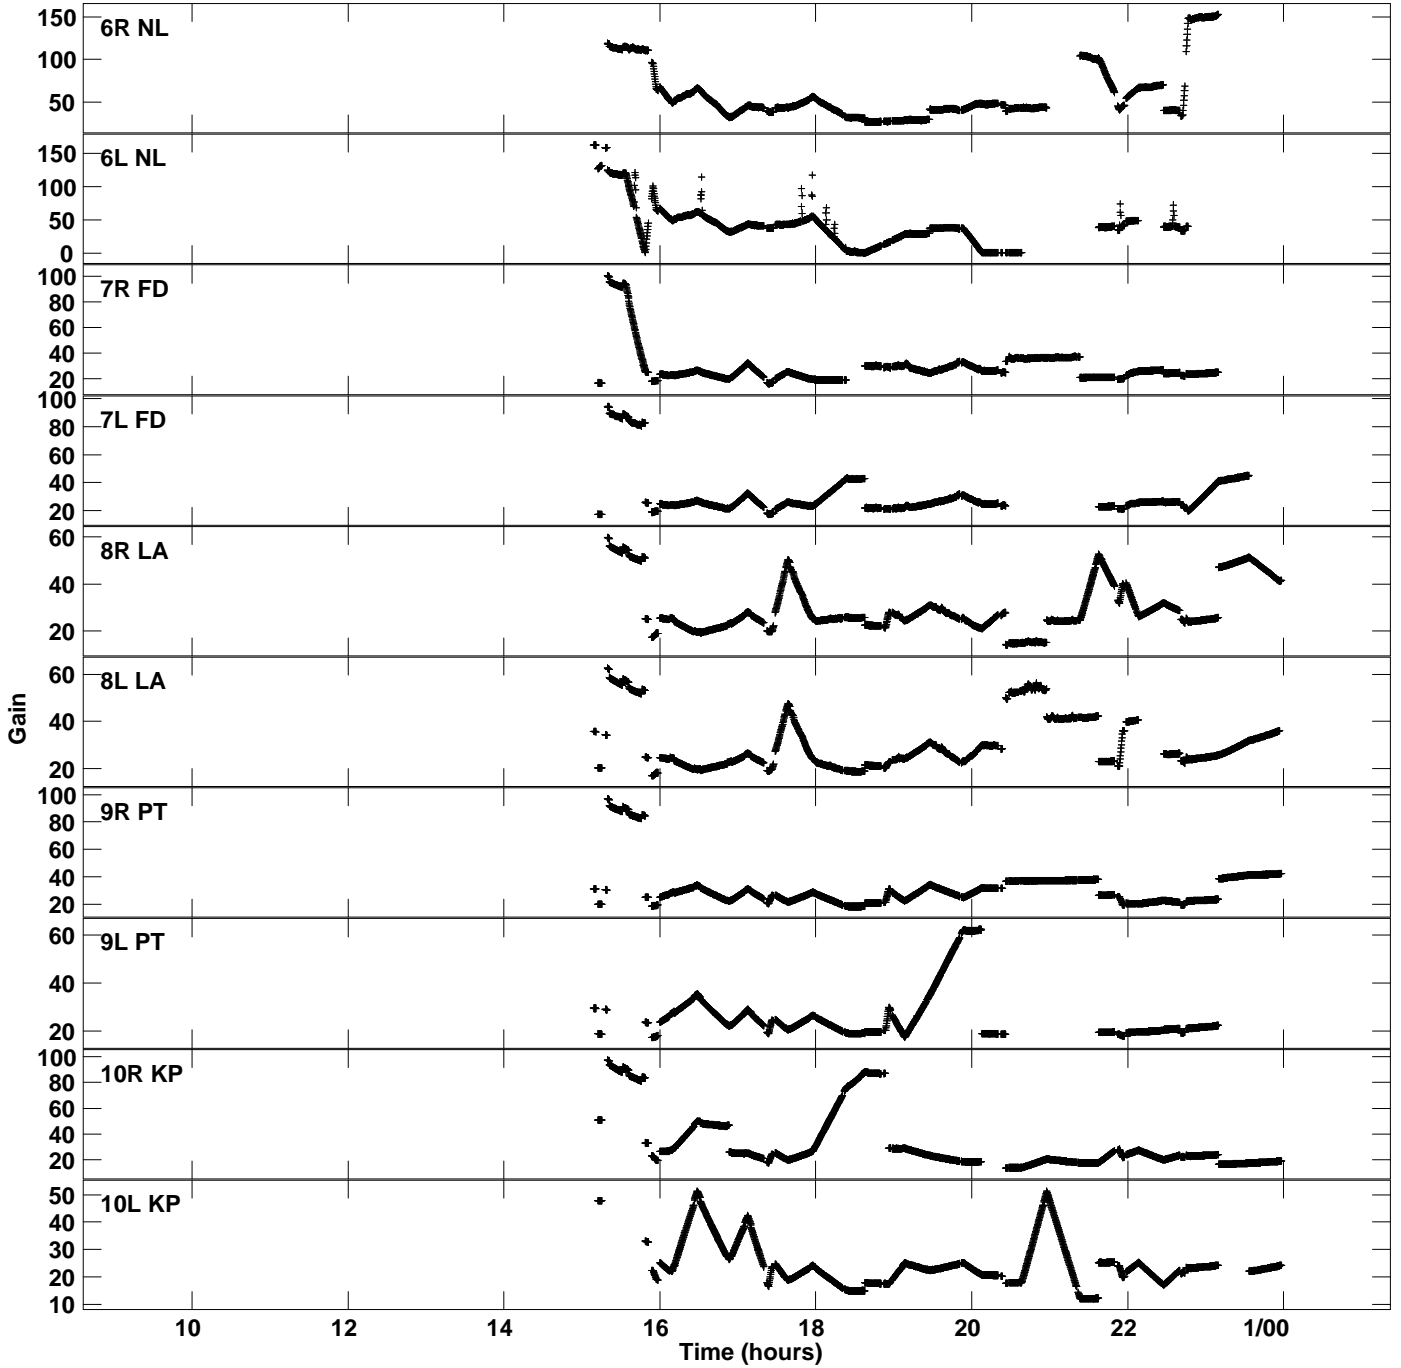

Plot file version 1 created 09-JUN-2020 12:44:48
Gain amp vs UTC time for GA043B_2.TMP.1
CL 4 Rpol & Lpol IF 1

Plot file version 2 created 09-JUN-2020 12:44:48
Gain amp vs UTC time for GA043B_2.TMP.1
CL 4 Rpol & Lpol IF 1

Plot file version 3 created 09-JUN-2020 12:44:48
Gain amp vs UTC time for GA043B_2.TMP.1
CL 4 Rpol & Lpol IF 1