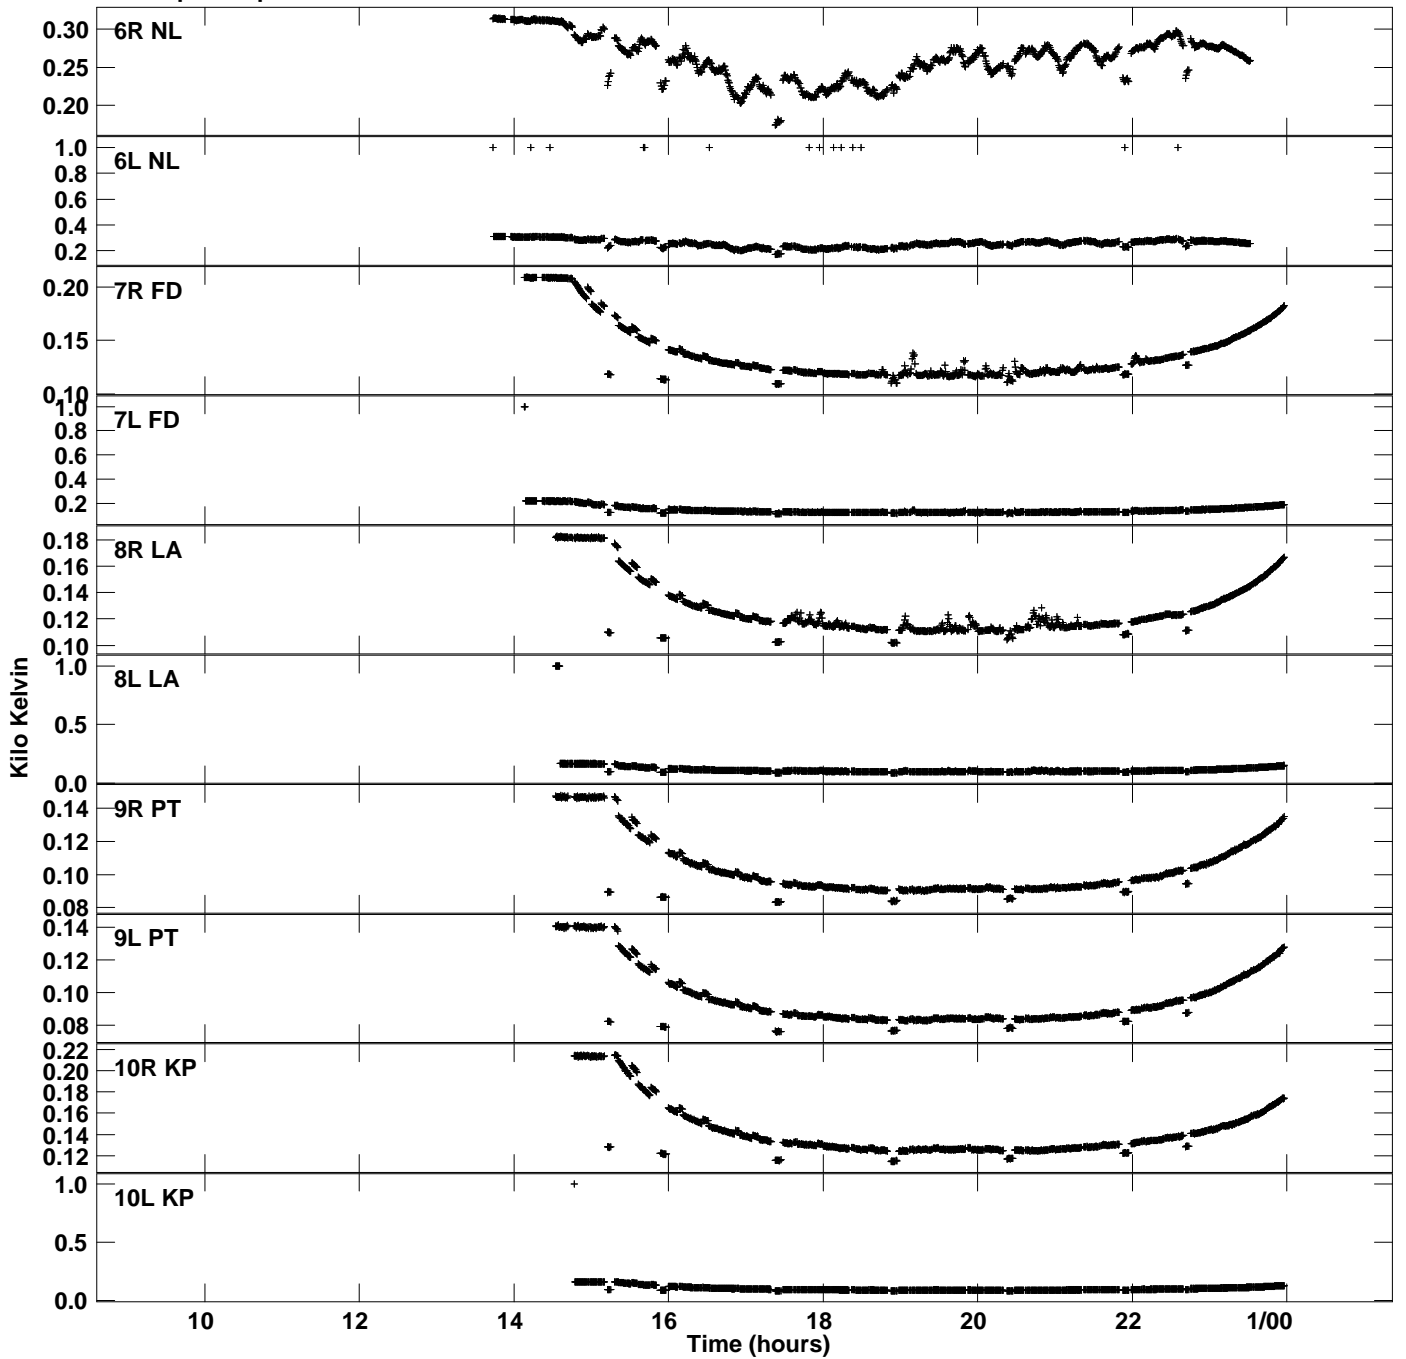

Plot file version 1 created 09-JUN-2020 12:07:24
Tsys vs UTC time for GA043B_2.UVDATA.1
TY 1 Rpol & Lpol IF 1

Plot file version 2 created 09-JUN-2020 12:07:24
Tsys vs UTC time for GA043B_2.UVDATA.1
TY 1 Rpol & Lpol IF 1

Plot file version 3 created 09-JUN-2020 12:07:24
Tsys vs UTC time for GA043B_2.UVDATA.1
TY 1 Rpol & Lpol IF 1