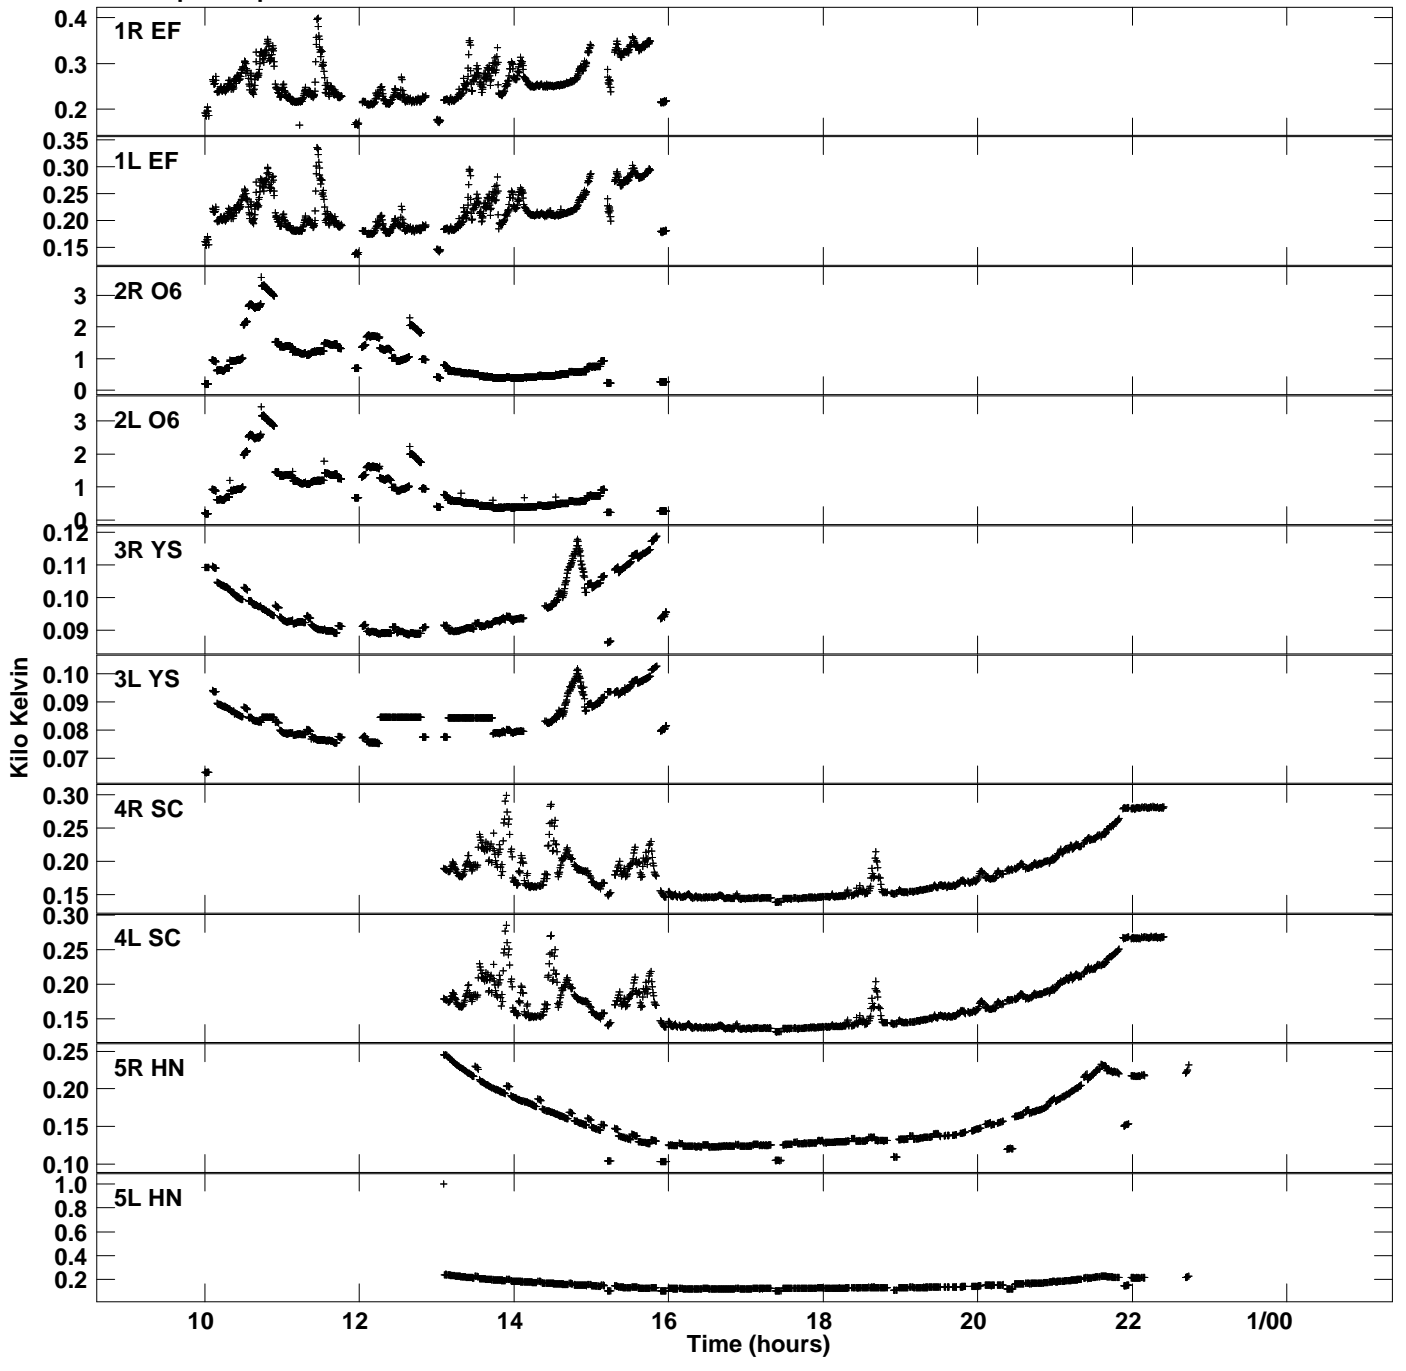

Plot file version 1 created 09-JUN-2020 12:07:24
Tsys vs UTC time for GA043B_2.UVDATA.1
TY 1 Rpol & Lpol IF 1

Plot file version 2 created 09-JUN-2020 12:07:24
Tsys vs UTC time for GA043B_2.UVDATA.1
TY 1 Rpol & Lpol IF 1

Plot file version 3 created 09-JUN-2020 12:07:24
Tsys vs UTC time for GA043B_2.UVDATA.1
TY 1 Rpol & Lpol IF 1