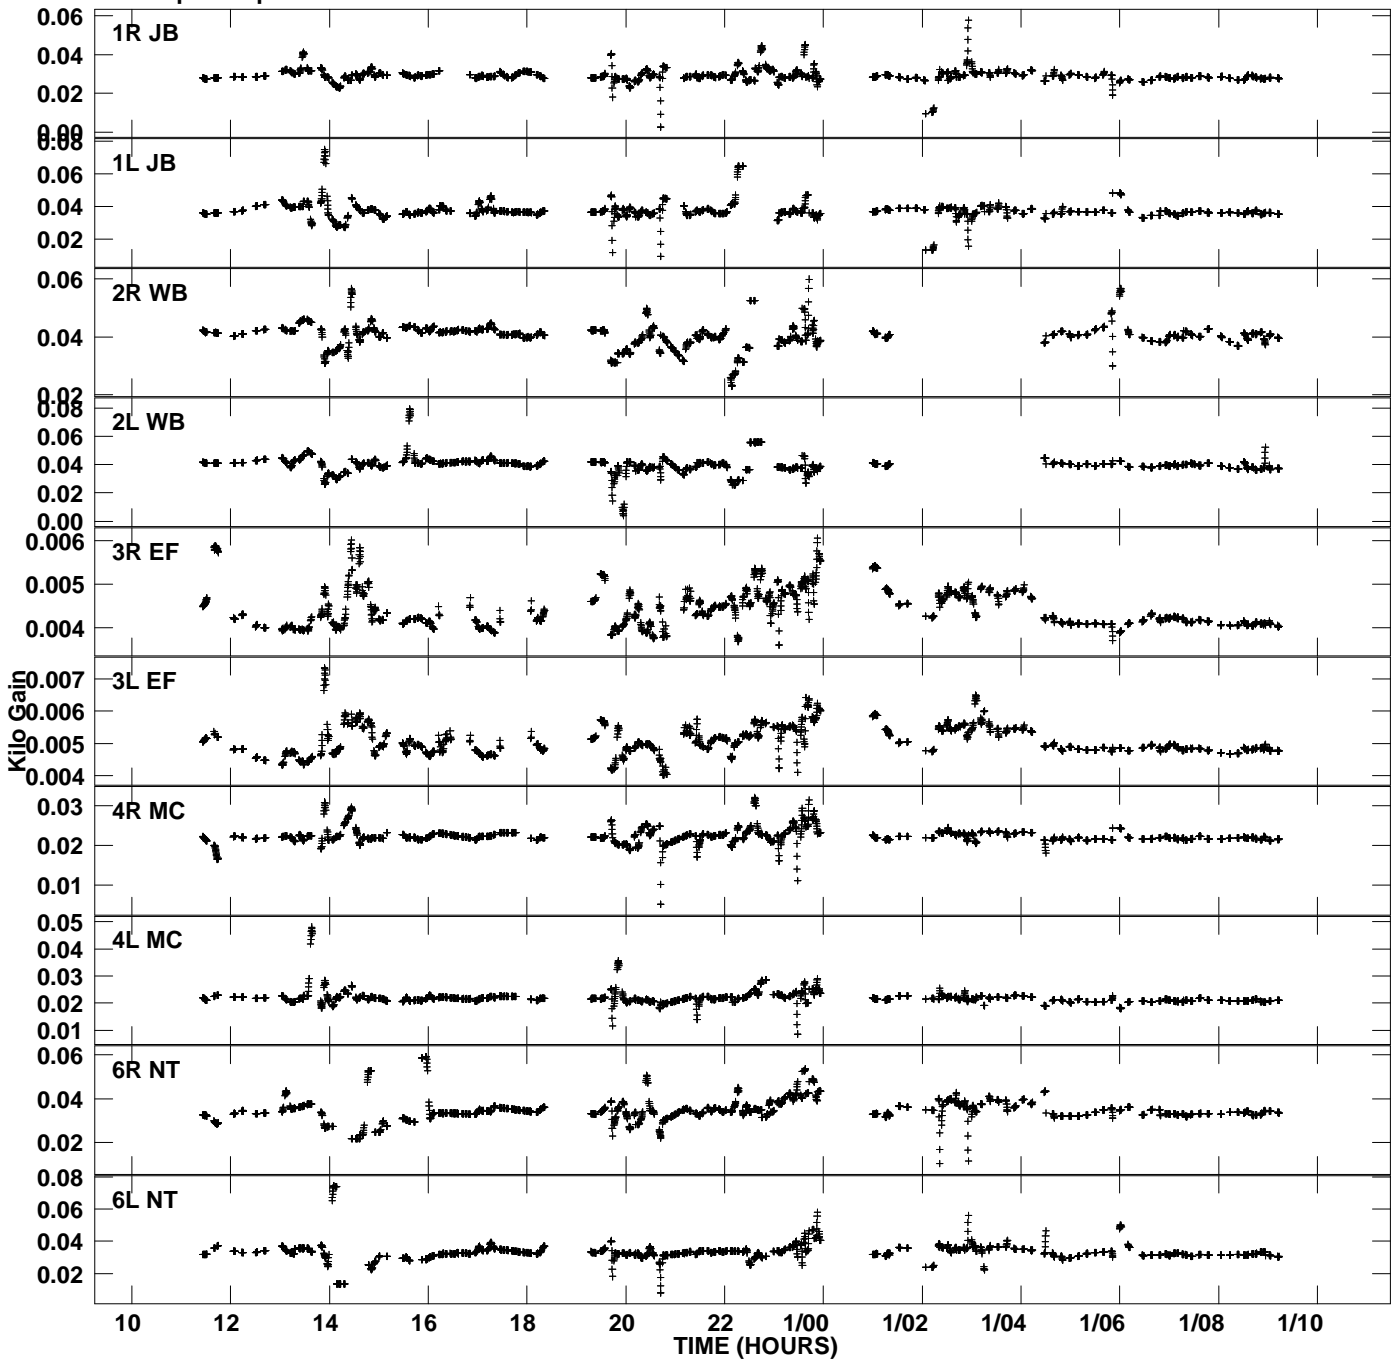

Plot file version 1 created 04-JUL-2008 10:46:19
Gain amp vs UTC time for GB063B_2.TMP.1
CL 4 Rpol & Lpol IF 1

Plot file version 2 created 04-JUL-2008 10:46:19
Gain amp vs UTC time for GB063B_2.TMP.1
CL 4 Rpol & Lpol IF 1