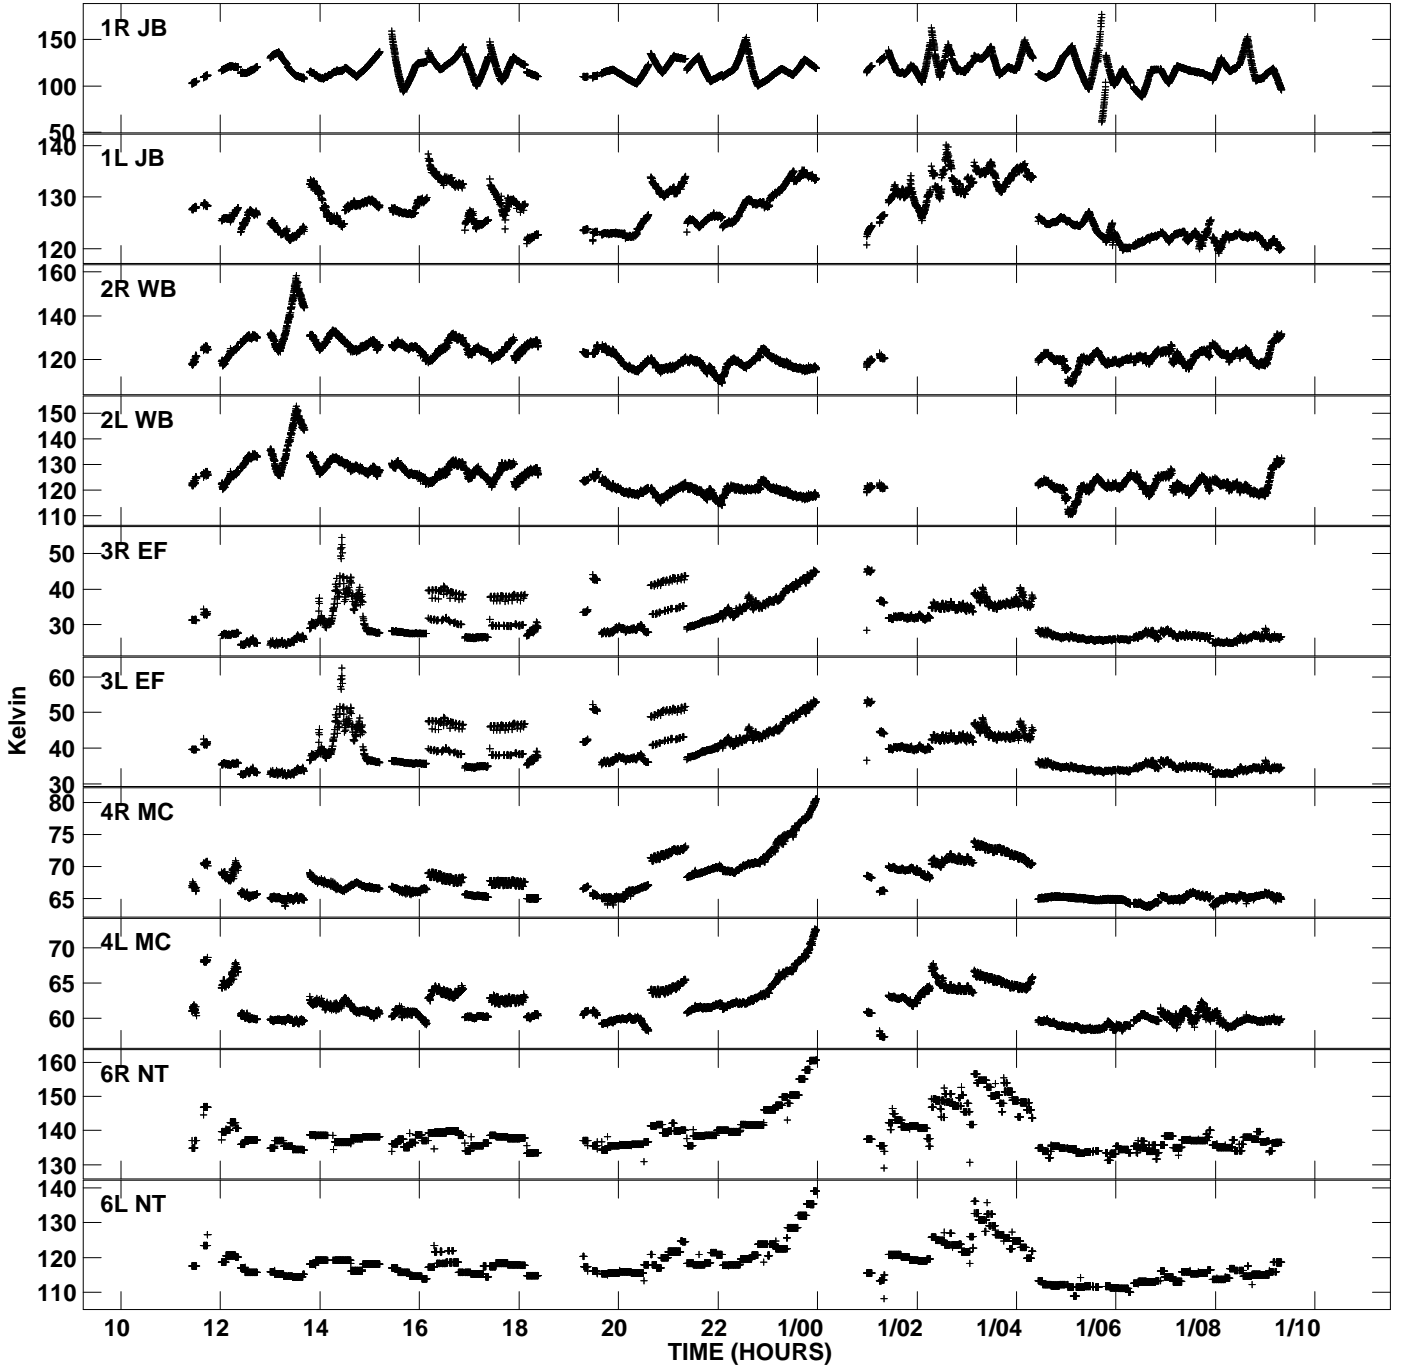

Plot file version 1 created 04-JUL-2008 02:43:53  
Tsys vs UTC time for GB063B\_2.UVAVG.1  
TY 1 Rpol & Lpol IF 1

Plot file version 2 created 04-JUL-2008 02:43:53  
Tsys vs UTC time for GB063B\_2.UVAVG.1  
TY 1 Rpol & Lpol IF 1