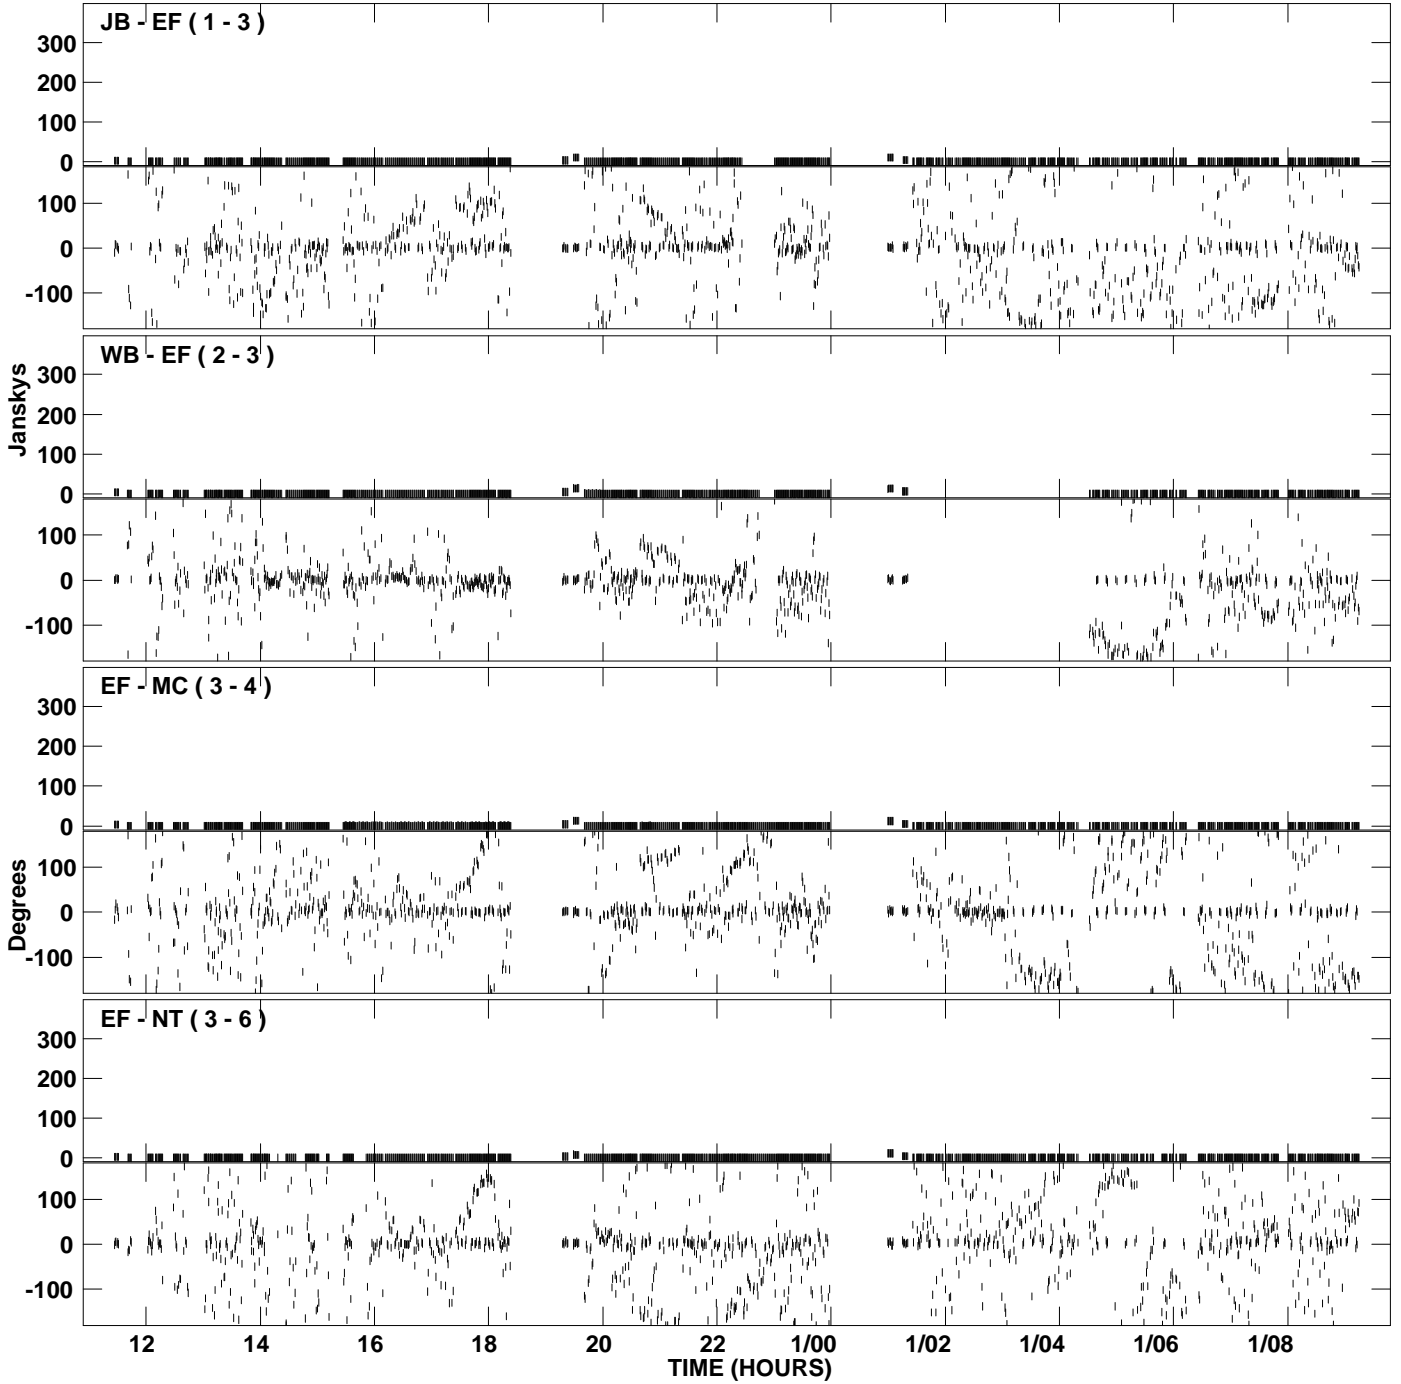

PLot file version 1 created 04-JUL-2008 10:22:07
Amplitude andPhase vs Time for GB063B 2.UVAVG.1 Vect aver. CL # 3
IF 1 CHAN 1 - 1024 STK LL

PLot file version 2 created 04-JUL-2008 10:22:07
Amplitude andPhase vs Time for GB063B 2.UVAVG.1 Vect aver. CL # 3
IF 1 CHAN 1 - 1024 STK LL

PLot file version 3 created 04-JUL-2008 10:34:05
Amplitude and Phase vs Time for GB063B 2.UVAVG.1 Vect aver. CL # 3
IF 1 CHAN 1 - 1024 STK RR

PLot file version 4 created 04-JUL-2008 10:34:05
Amplitude andPhase vs Time for GB063B 2.UVAVG.1 Vect aver. CL # 3
IF 1 CHAN 1 - 1024 STK RR