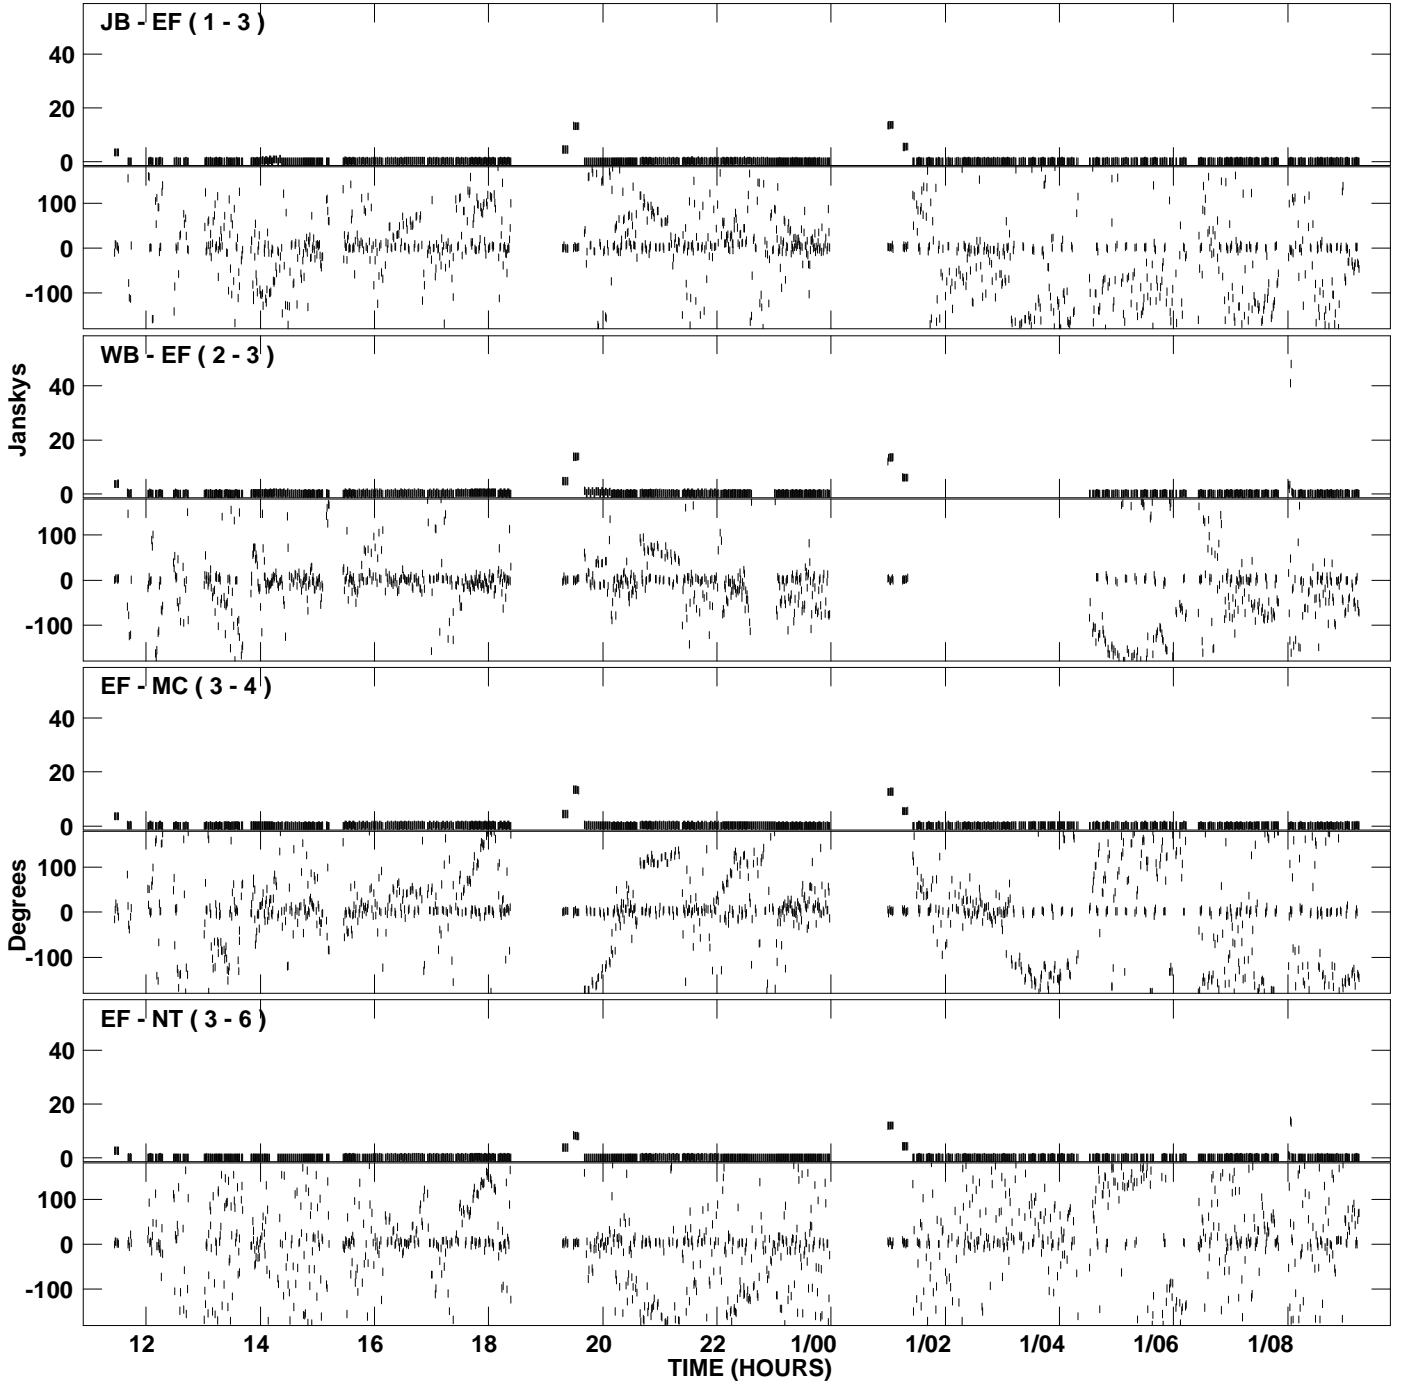

PLot file version 1 created 04-JUL-2008 10:22:07
Amplitude andPhase vs Time for GB063B 2.UVAVG.1 Vect aver. CL # 3
IF 1 CHAN 1 - 1024 STK LL

PLot file version 2 created 04-JUL-2008 10:22:07
Amplitude andPhase vs Time for GB063B 2.UVAVG.1 Vect aver. CL # 3
IF 1 CHAN 1 - 1024 STK LL

PLot file version 3 created 04-JUL-2008 10:34:05
Amplitude and Phase vs Time for GB063B 2.UVAVG.1 Vect aver. CL # 3
IF 1 CHAN 1 - 1024 STK RR

PLot file version 4 created 04-JUL-2008 10:34:05
Amplitude andPhase vs Time for GB063B 2.UVAVG.1 Vect aver. CL # 3
IF 1 CHAN 1 - 1024 STK RR