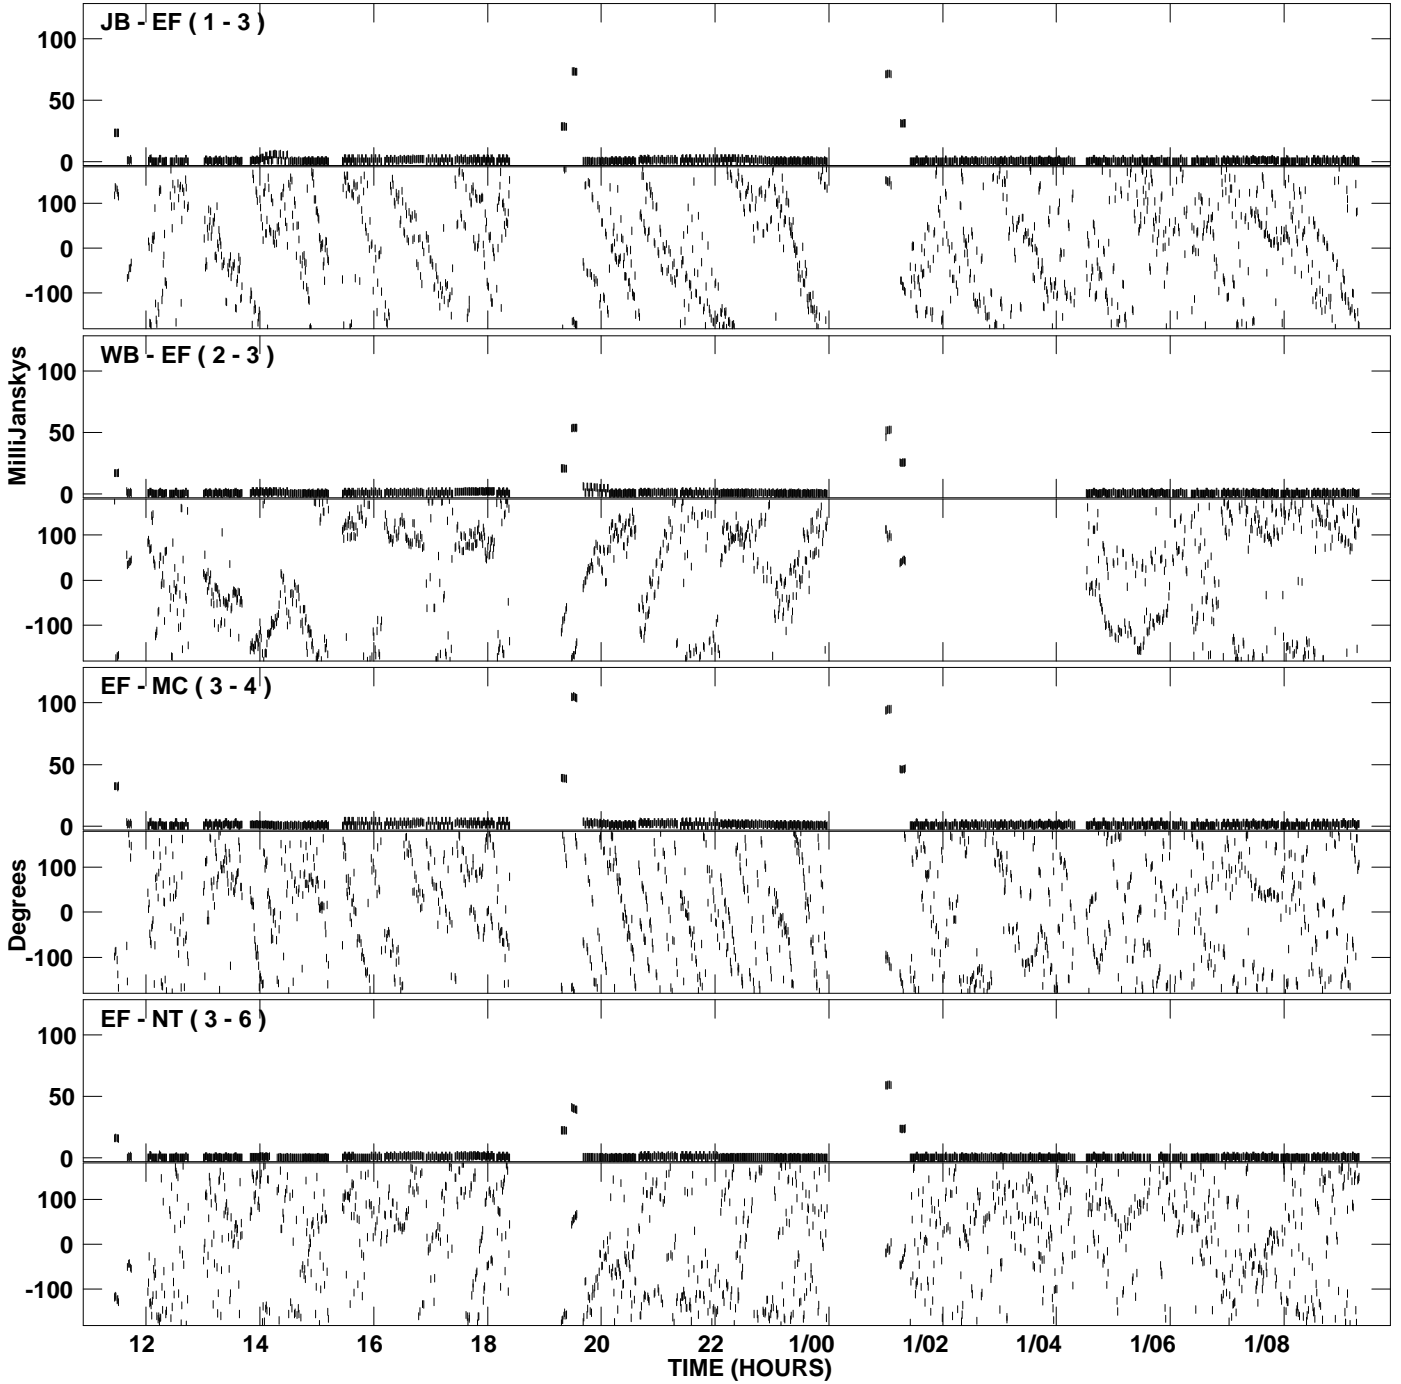

PLot file version 1 created 04-JUL-2008 01:17:02
Amplitude andPhase vs Time for GB063B 2.UVAVG.1 Vect aver.
IF 1 CHAN 1 - 1024 STK LL

PLot file version 2 created 04-JUL-2008 01:17:02
Amplitude andPhase vs Time for GB063B 2.UVAVG.1 Vect aver.
IF 1 CHAN 1 - 1024 STK LL

PLot file version 3 created 04-JUL-2008 01:30:50
Amplitude andPhase vs Time for GB063B 2.UVAVG.1 Vect aver.
IF 1 CHAN 1 - 1024 STK RR

PLot file version 4 created 04-JUL-2008 01:30:51
Amplitude andPhase vs Time for GB063B 2.UVAVG.1 Vect aver.
IF 1 CHAN 1 - 1024 STK RR