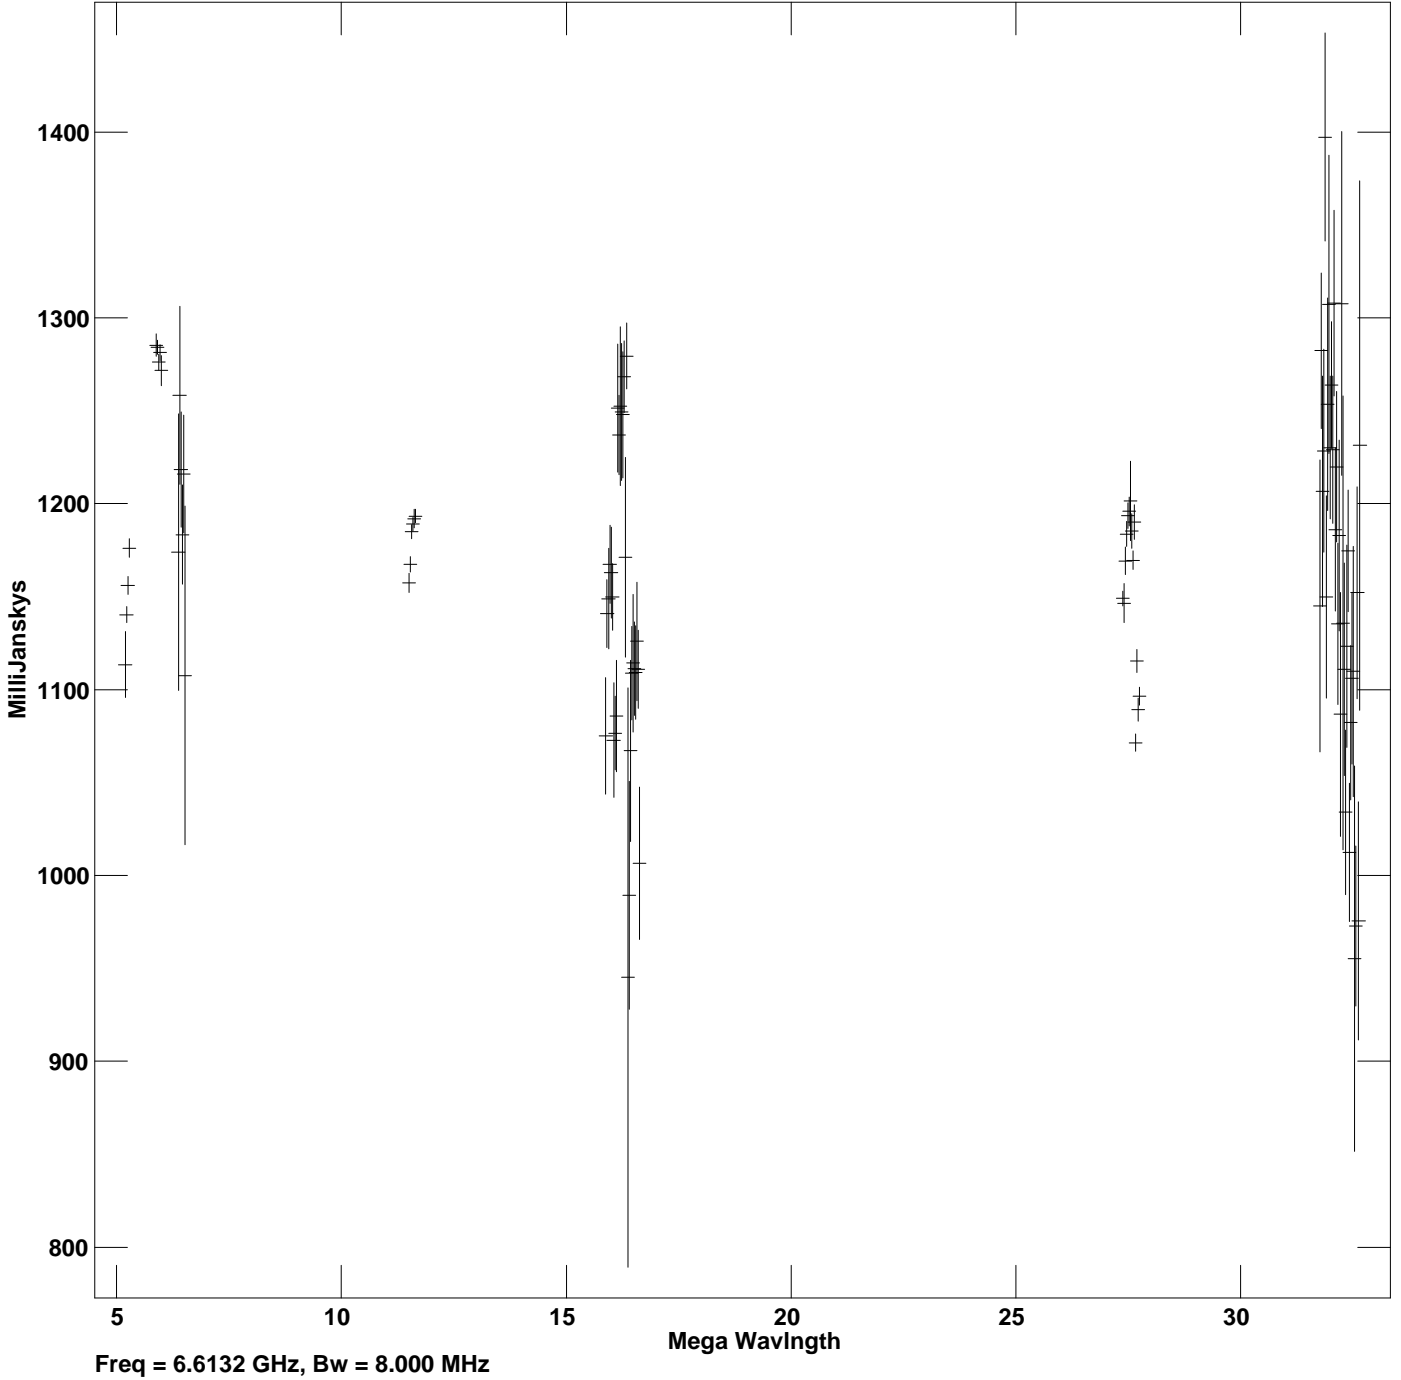

Plot file version 1 created 03-JUL-2008 18:55:00  
Amplitude vs UV dist for 0121+042.MULTI.1 Source:0121+042  
Ants \* - \* Stokes I IF# 1 - 8 Chan# 1

Freq = 6.6132 GHz, Bw = 8.000 MHz