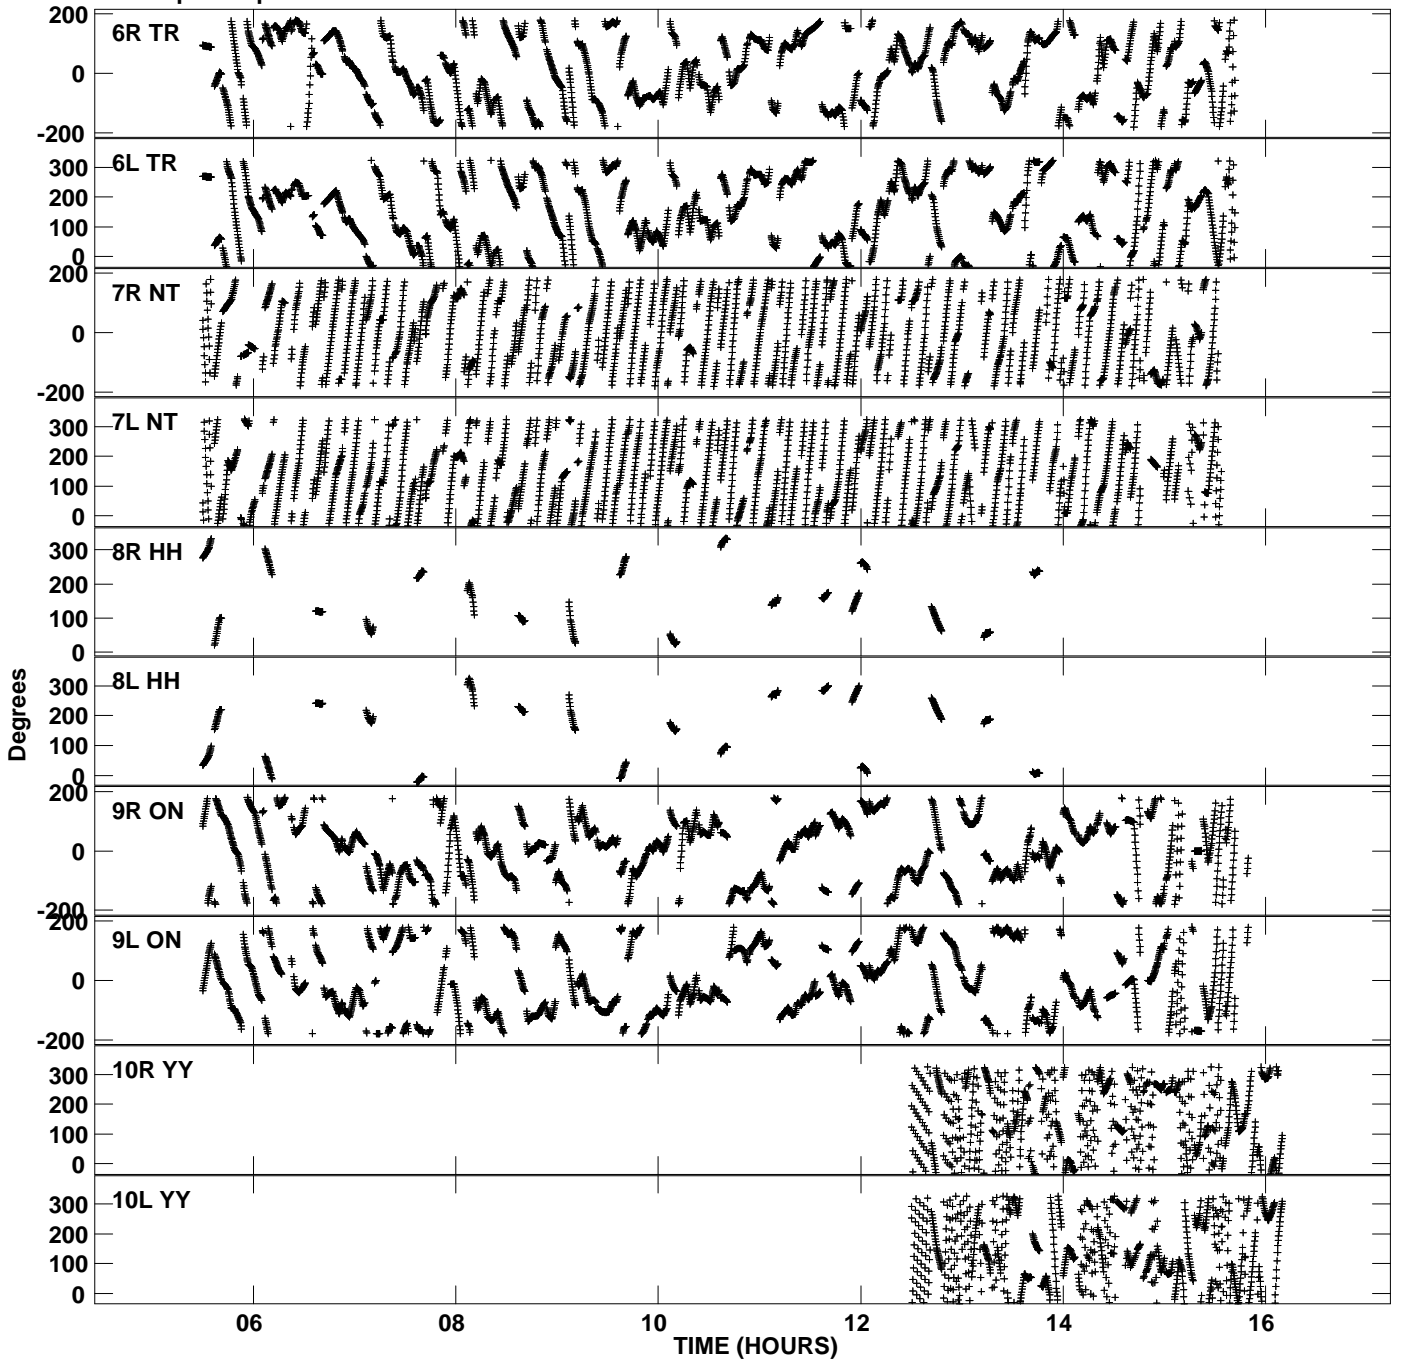

Plot file version 1 created 06-MAY-2009 12:17:22
Gain phs vs UTC time for GB064A_2.UVDATA.1
CL 3 Rpol & Lpol IF 1

Plot file version 2 created 06-MAY-2009 12:17:22
Gain phs vs UTC time for GB064A_2.UVDATA.1
CL 3 Rpol & Lpol IF 1

Plot file version 3 created 06-MAY-2009 12:17:22
Gain phs vs UTC time for GB064A_2.UVDATA.1
CL 3 Rpol & Lpol IF 1