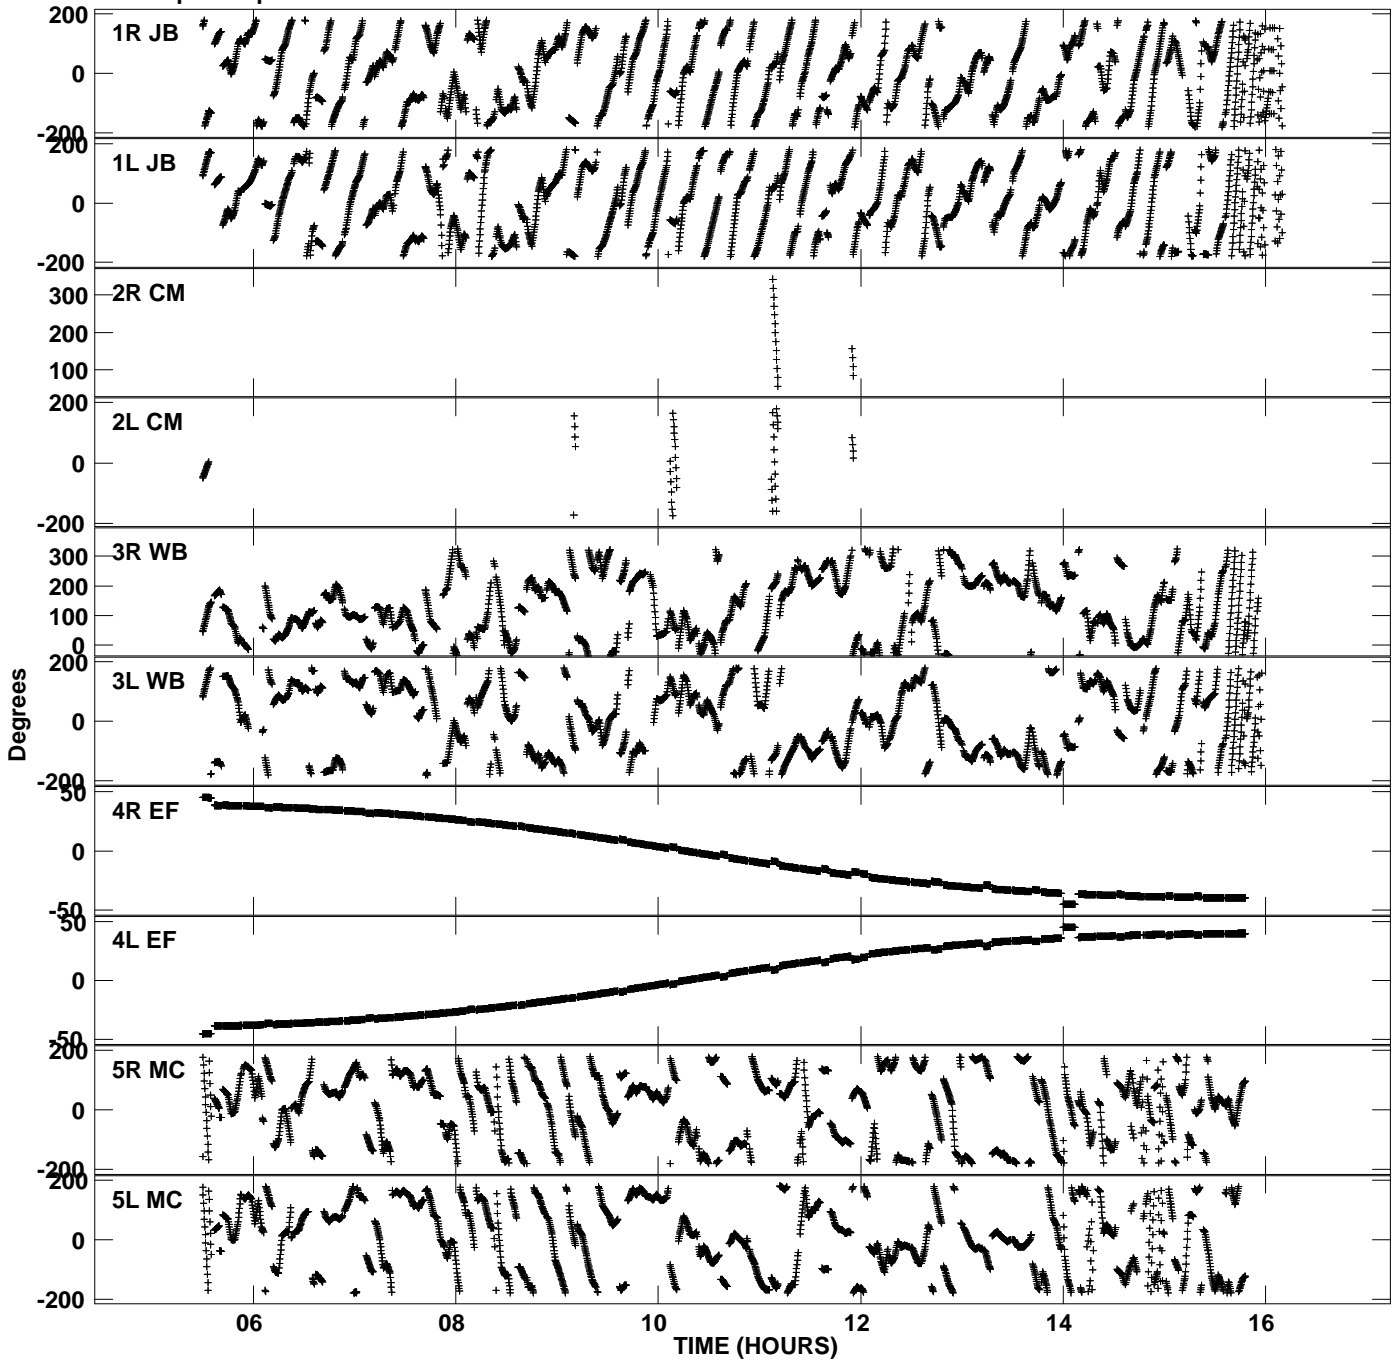

Plot file version 1 created 06-MAY-2009 12:17:22
Gain phs vs UTC time for GB064A_2.UVDATA.1
CL 3 Rpol & Lpol IF 1

Plot file version 2 created 06-MAY-2009 12:17:22
Gain phs vs UTC time for GB064A_2.UVDATA.1
CL 3 Rpol & Lpol IF 1

Plot file version 3 created 06-MAY-2009 12:17:22
Gain phs vs UTC time for GB064A_2.UVDATA.1
CL 3 Rpol & Lpol IF 1