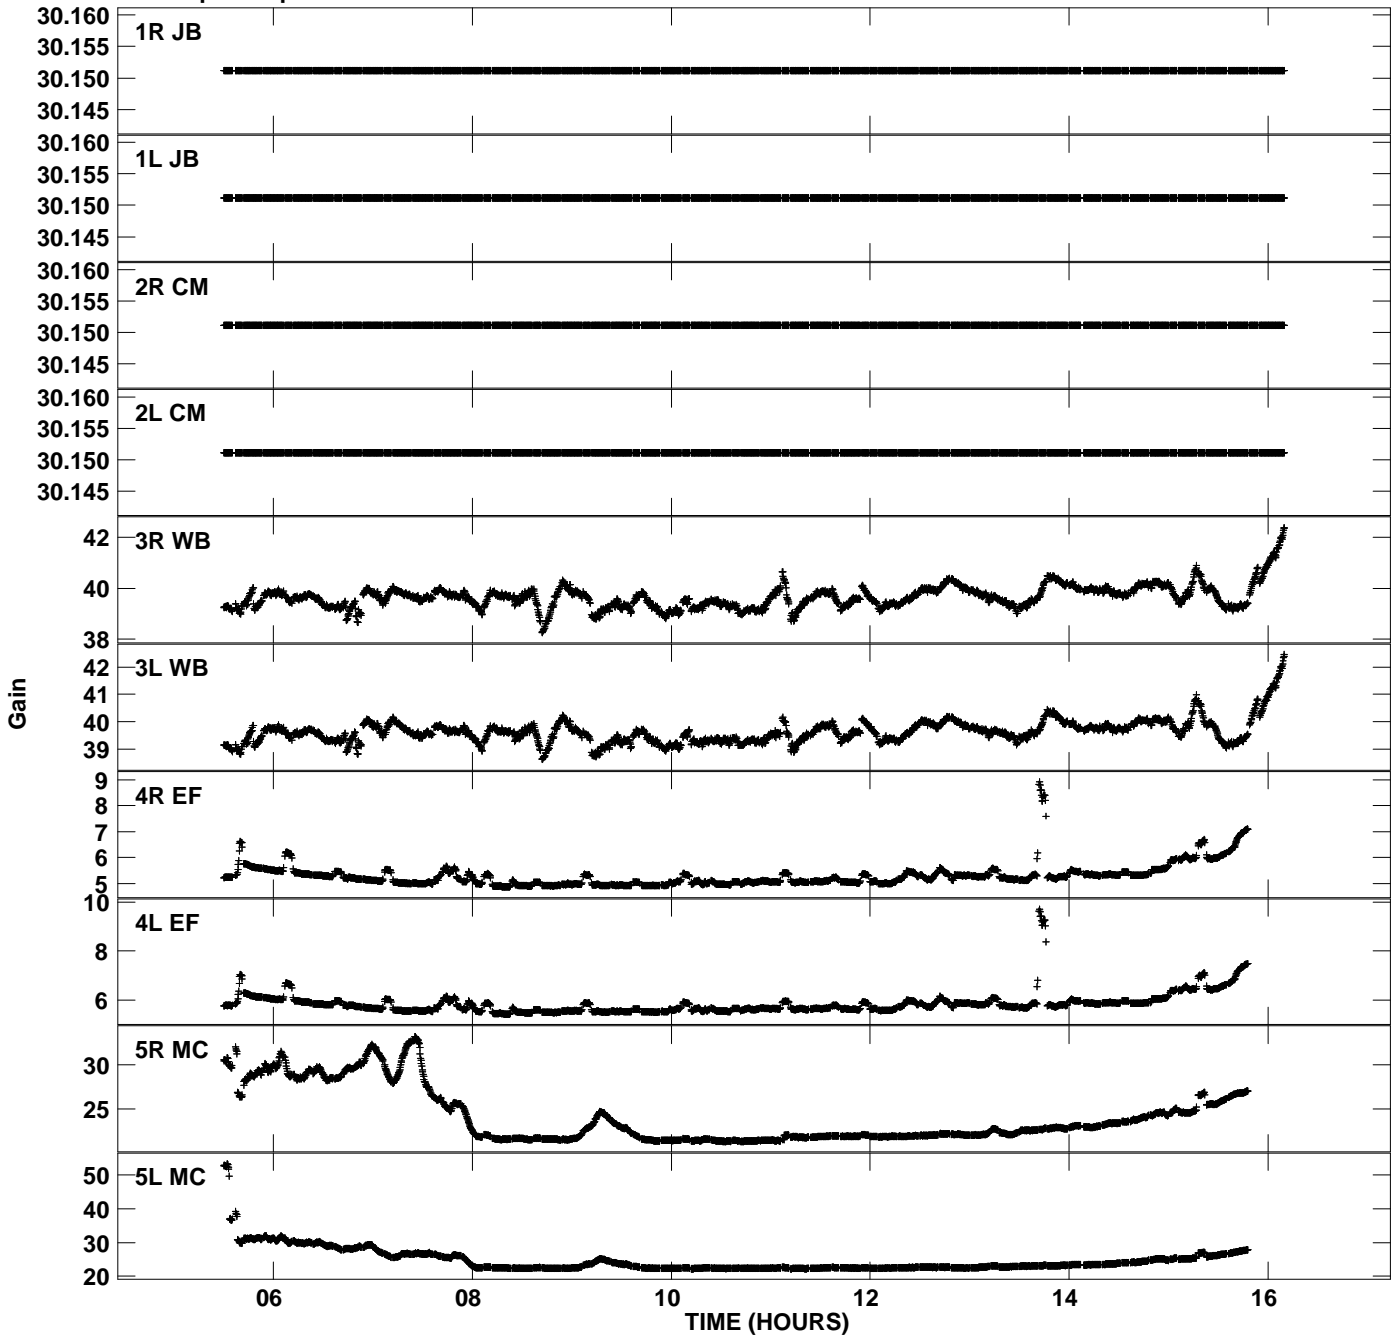

Plot file version 1 created 05-MAY-2009 12:33:44
Gain amp vs UTC time for GB064A_2.UVDATA.1
CL 2 Rpol & Lpol IF 1

Plot file version 2 created 05-MAY-2009 12:33:44
Gain amp vs UTC time for GB064A_2.UVDATA.1
CL 2 Rpol & Lpol IF 1

Plot file version 3 created 05-MAY-2009 12:33:44
Gain amp vs UTC time for GB064A_2.UVDATA.1
CL 2 Rpol & Lpol IF 1