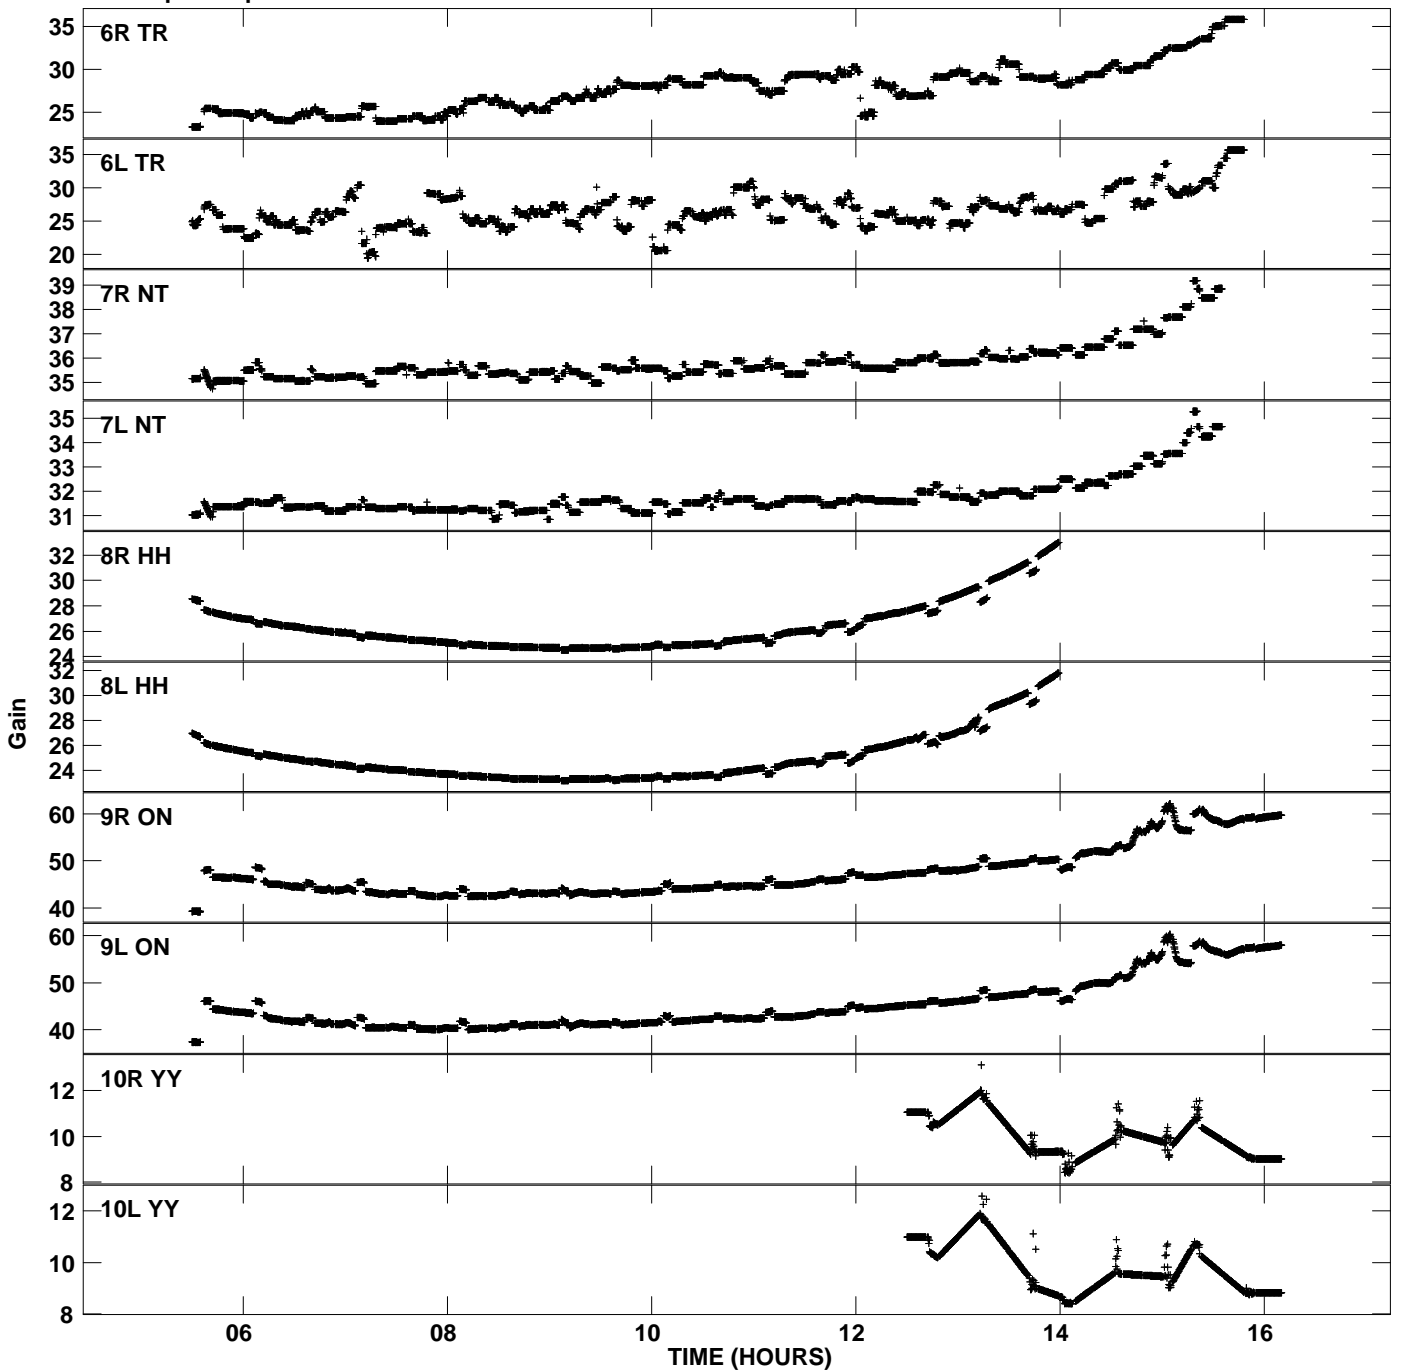

Plot file version 1 created 05-MAY-2009 12:33:44
Gain amp vs UTC time for GB064A_2.UVDATA.1
CL 2 Rpol & Lpol IF 1

Plot file version 2 created 05-MAY-2009 12:33:44
Gain amp vs UTC time for GB064A_2.UVDATA.1
CL 2 Rpol & Lpol IF 1

Plot file version 3 created 05-MAY-2009 12:33:44
Gain amp vs UTC time for GB064A_2.UVDATA.1
CL 2 Rpol & Lpol IF 1