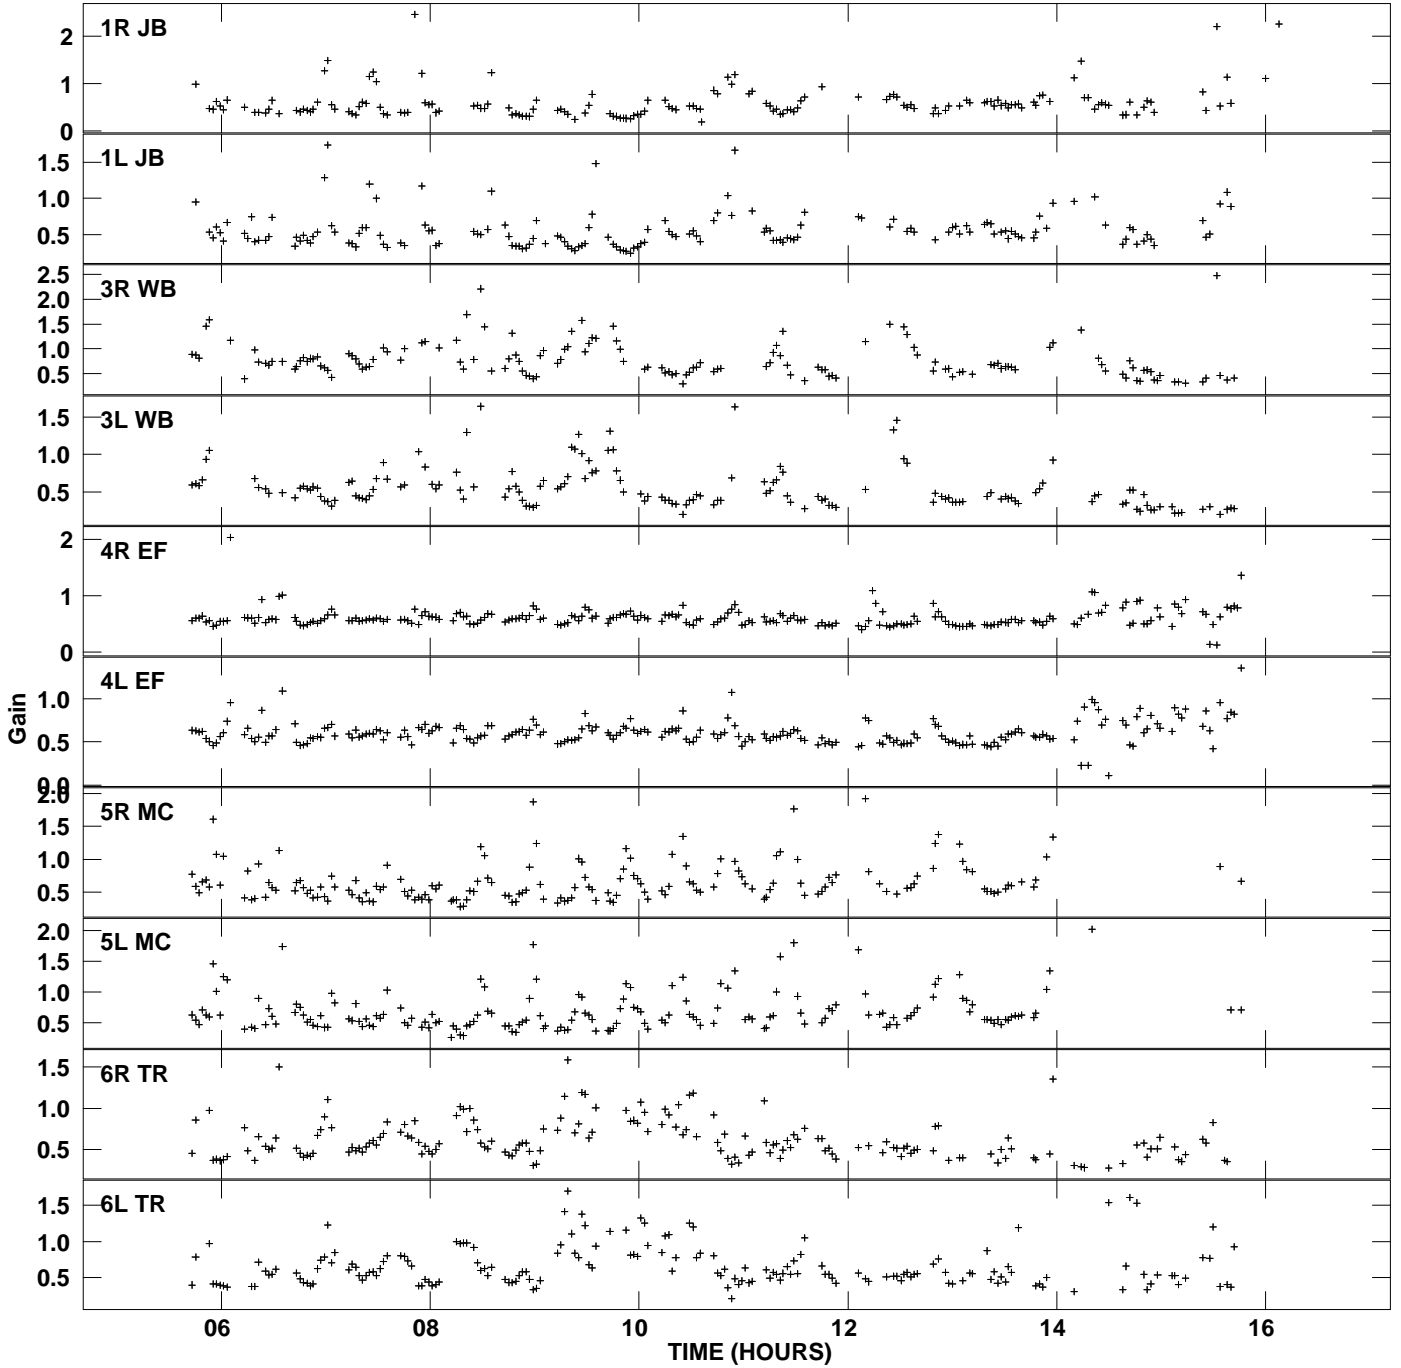

Plot file version 1 created 06-MAY-2009 13:05:37
Gain amp vs UTC time for MG0414.MULTI.1
SN 2 Rpol & Lpol IF 1

Plot file version 2 created 06-MAY-2009 13:05:37
Gain amp vs UTC time for MG0414.MULTI.1
SN 2 Rpol & Lpol IF 1