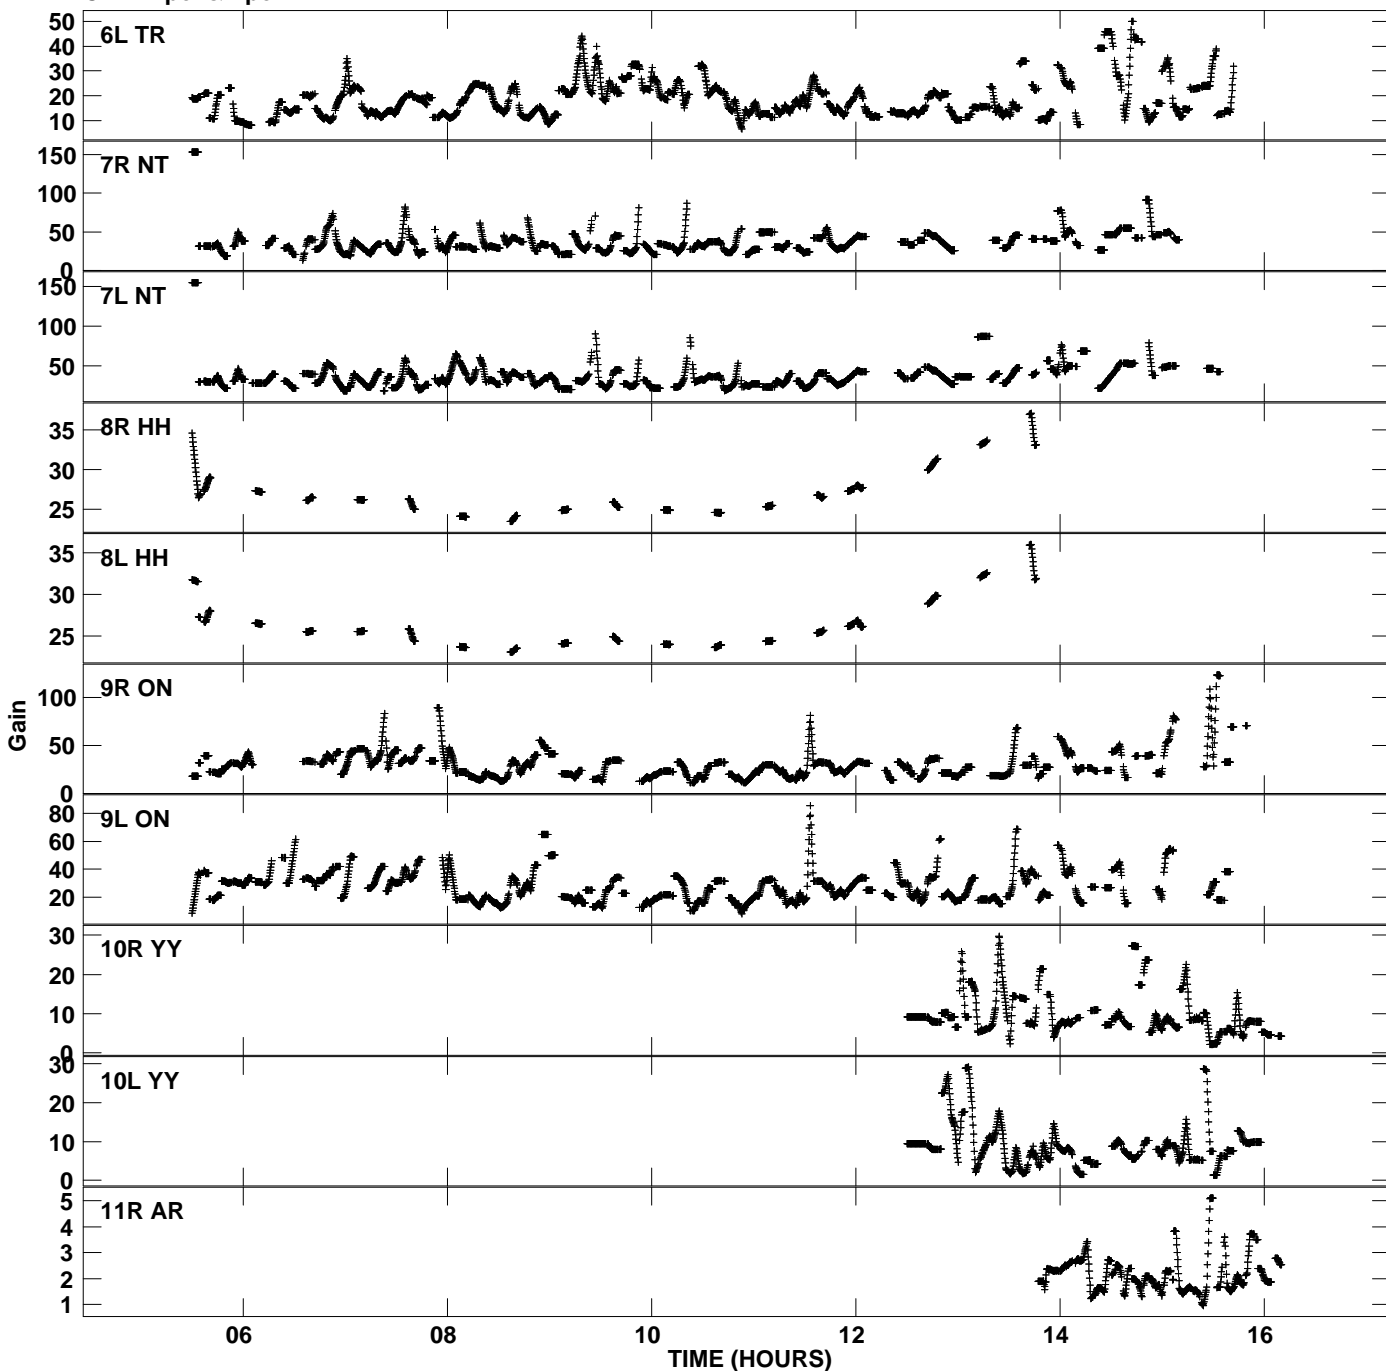

Plot file version 1 created 06-MAY-2009 13:07:46
Gain amp vs UTC time for GB064A_2.TMP.1
CL 4 Rpol & Lpol IF 1

Plot file version 2 created 06-MAY-2009 13:07:46
Gain amp vs UTC time for GB064A_2.TMP.1
CL 4 Rpol & Lpol IF 1

Plot file version 3 created 06-MAY-2009 13:07:46
Gain amp vs UTC time for GB064A_2.TMP.1
CL 4 Rpol & Lpol IF 1