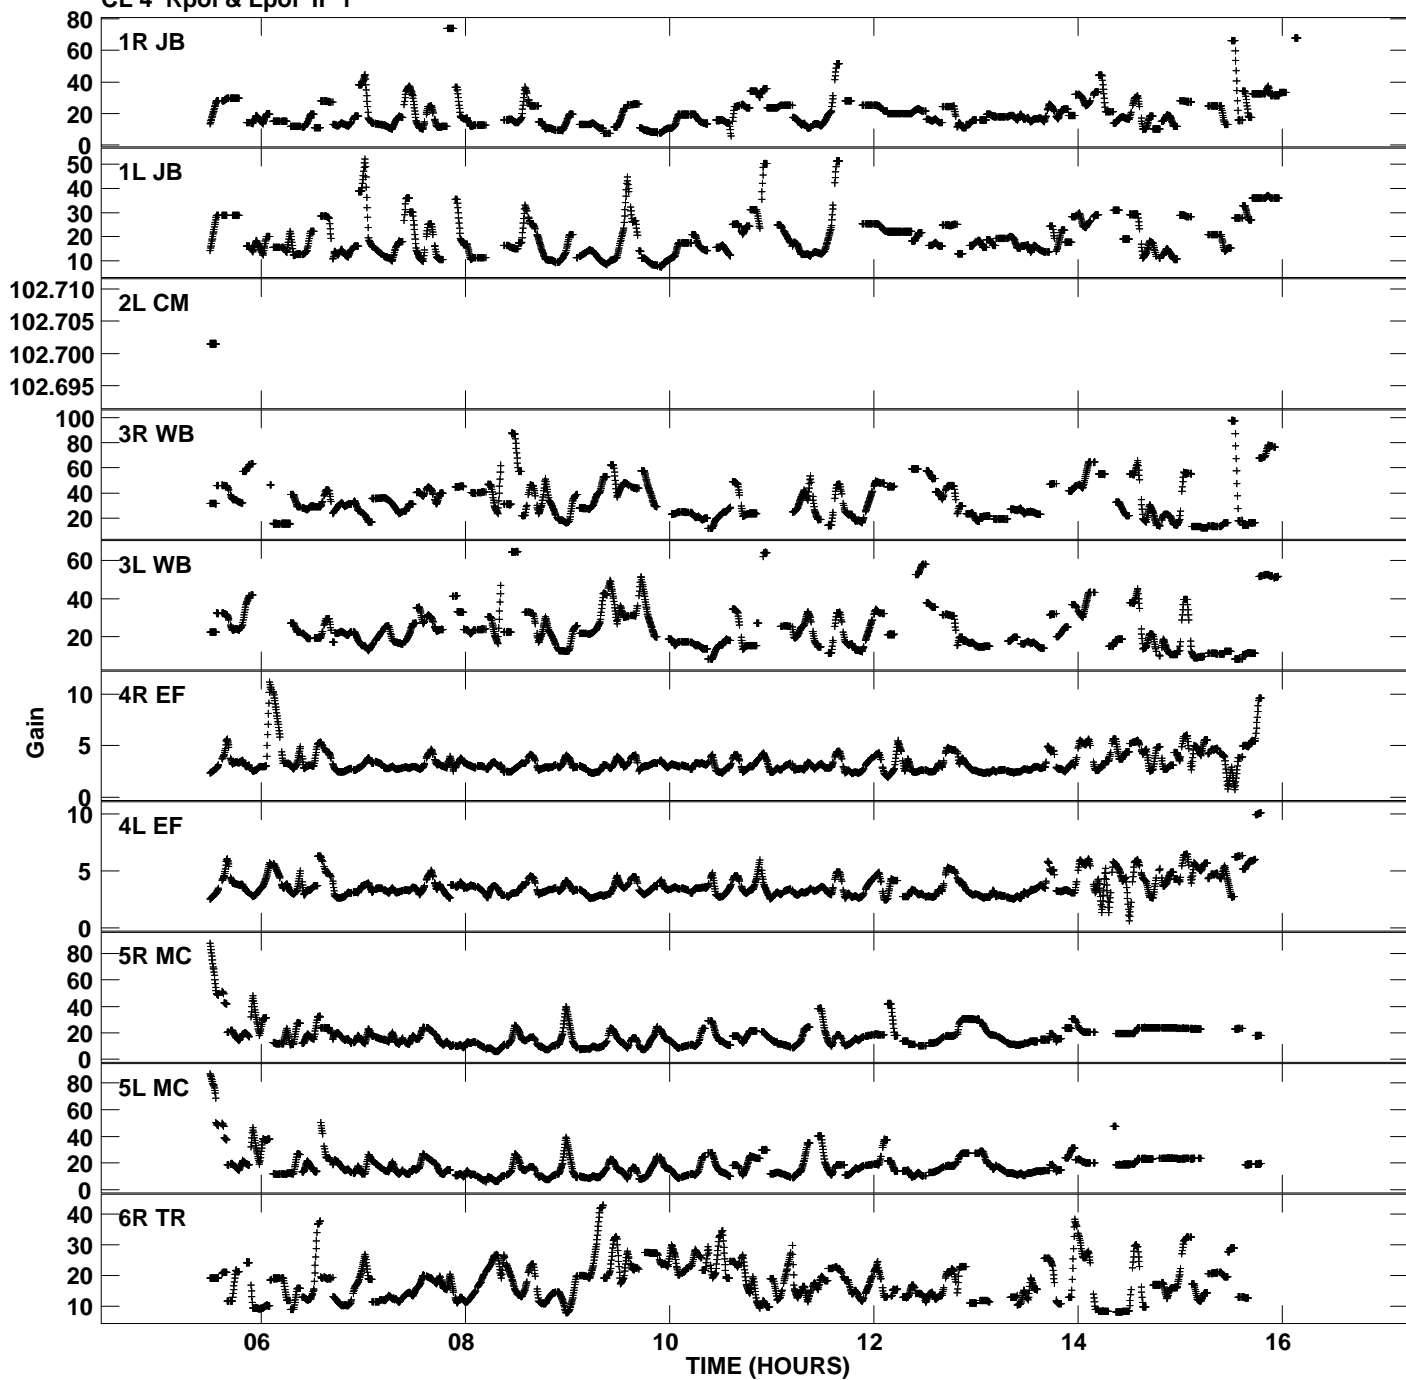

Plot file version 1 created 06-MAY-2009 13:07:46
Gain amp vs UTC time for GB064A_2.TMP.1
CL 4 Rpol & Lpol IF 1

Plot file version 2 created 06-MAY-2009 13:07:46
Gain amp vs UTC time for GB064A_2.TMP.1
CL 4 Rpol & Lpol IF 1

Plot file version 3 created 06-MAY-2009 13:07:46
Gain amp vs UTC time for GB064A_2.TMP.1
CL 4 Rpol & Lpol IF 1