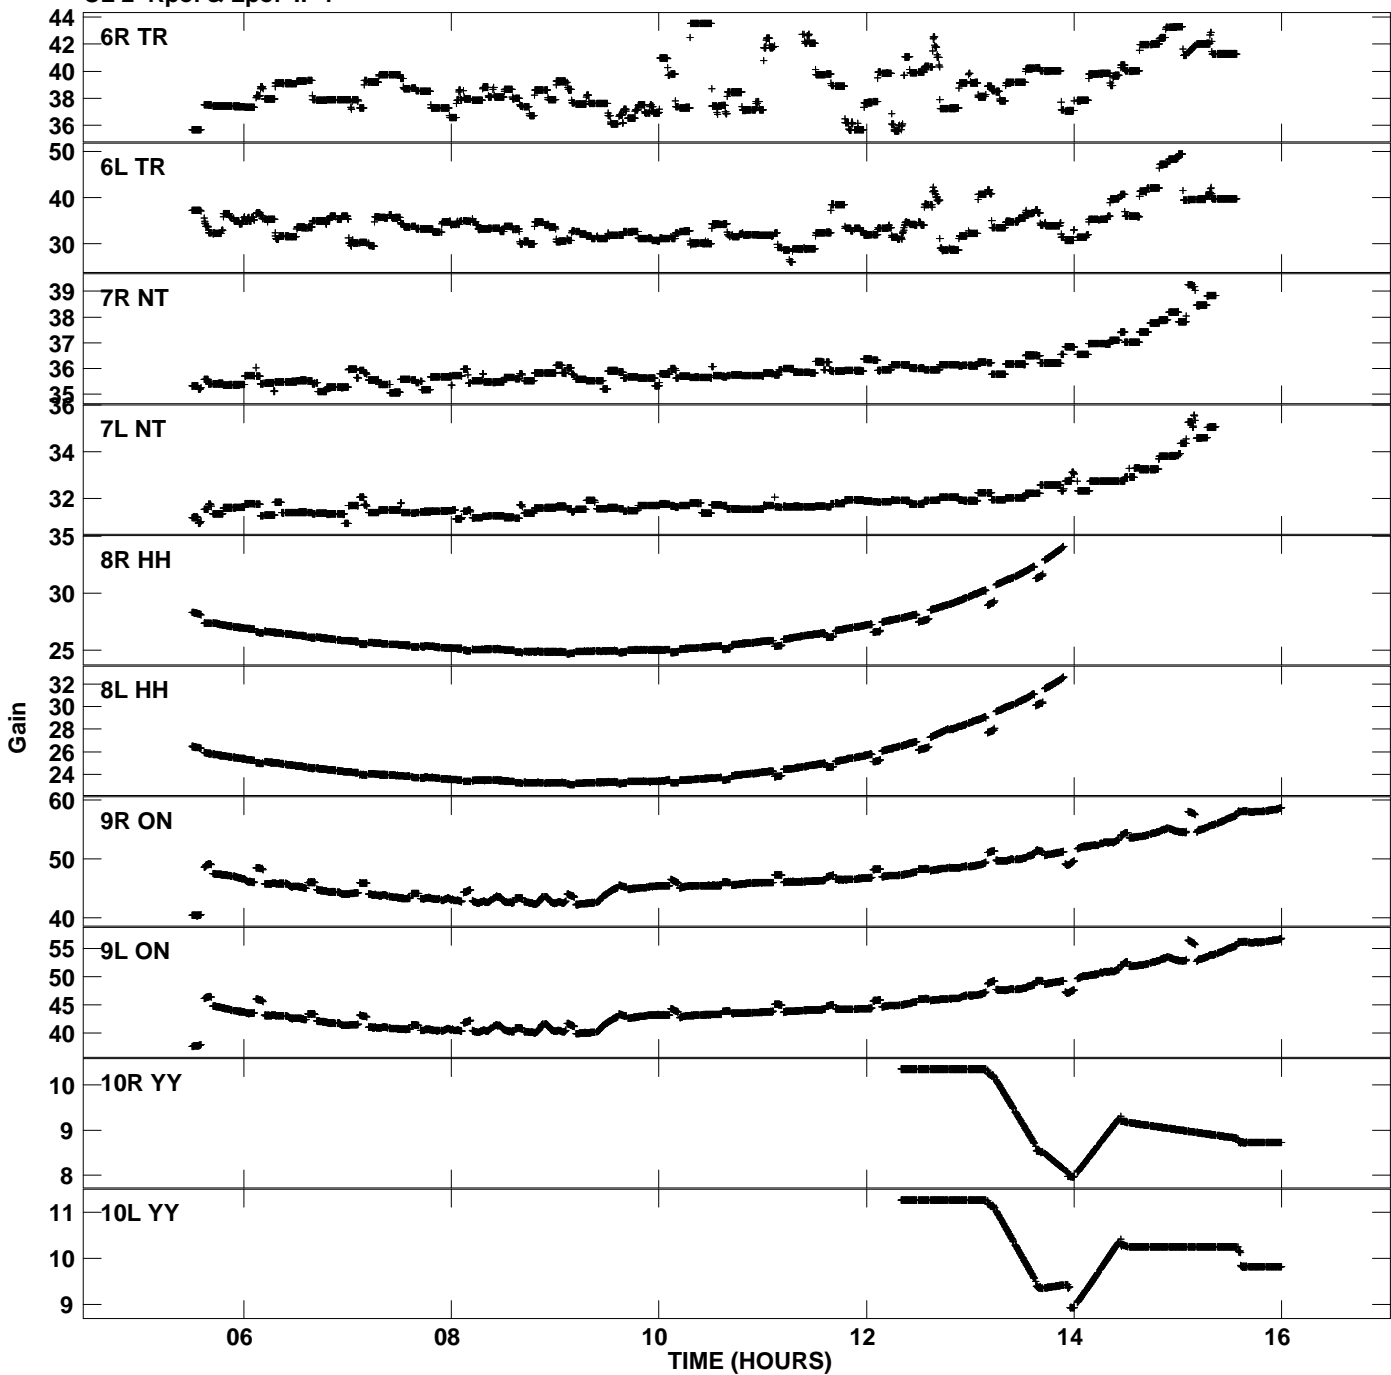

Plot file version 1 created 07-MAY-2009 08:06:38
Gain amp vs UTC time for GB064C_2.UVDATA.1
CL 2 Rpol & Lpol IF 1

Plot file version 2 created 07-MAY-2009 08:06:38
Gain amp vs UTC time for GB064C_2.UVDATA.1
CL 2 Rpol & Lpol IF 1

Plot file version 3 created 07-MAY-2009 08:06:38
Gain amp vs UTC time for GB064C_2.UVDATA.1
CL 2 Rpol & Lpol IF 1