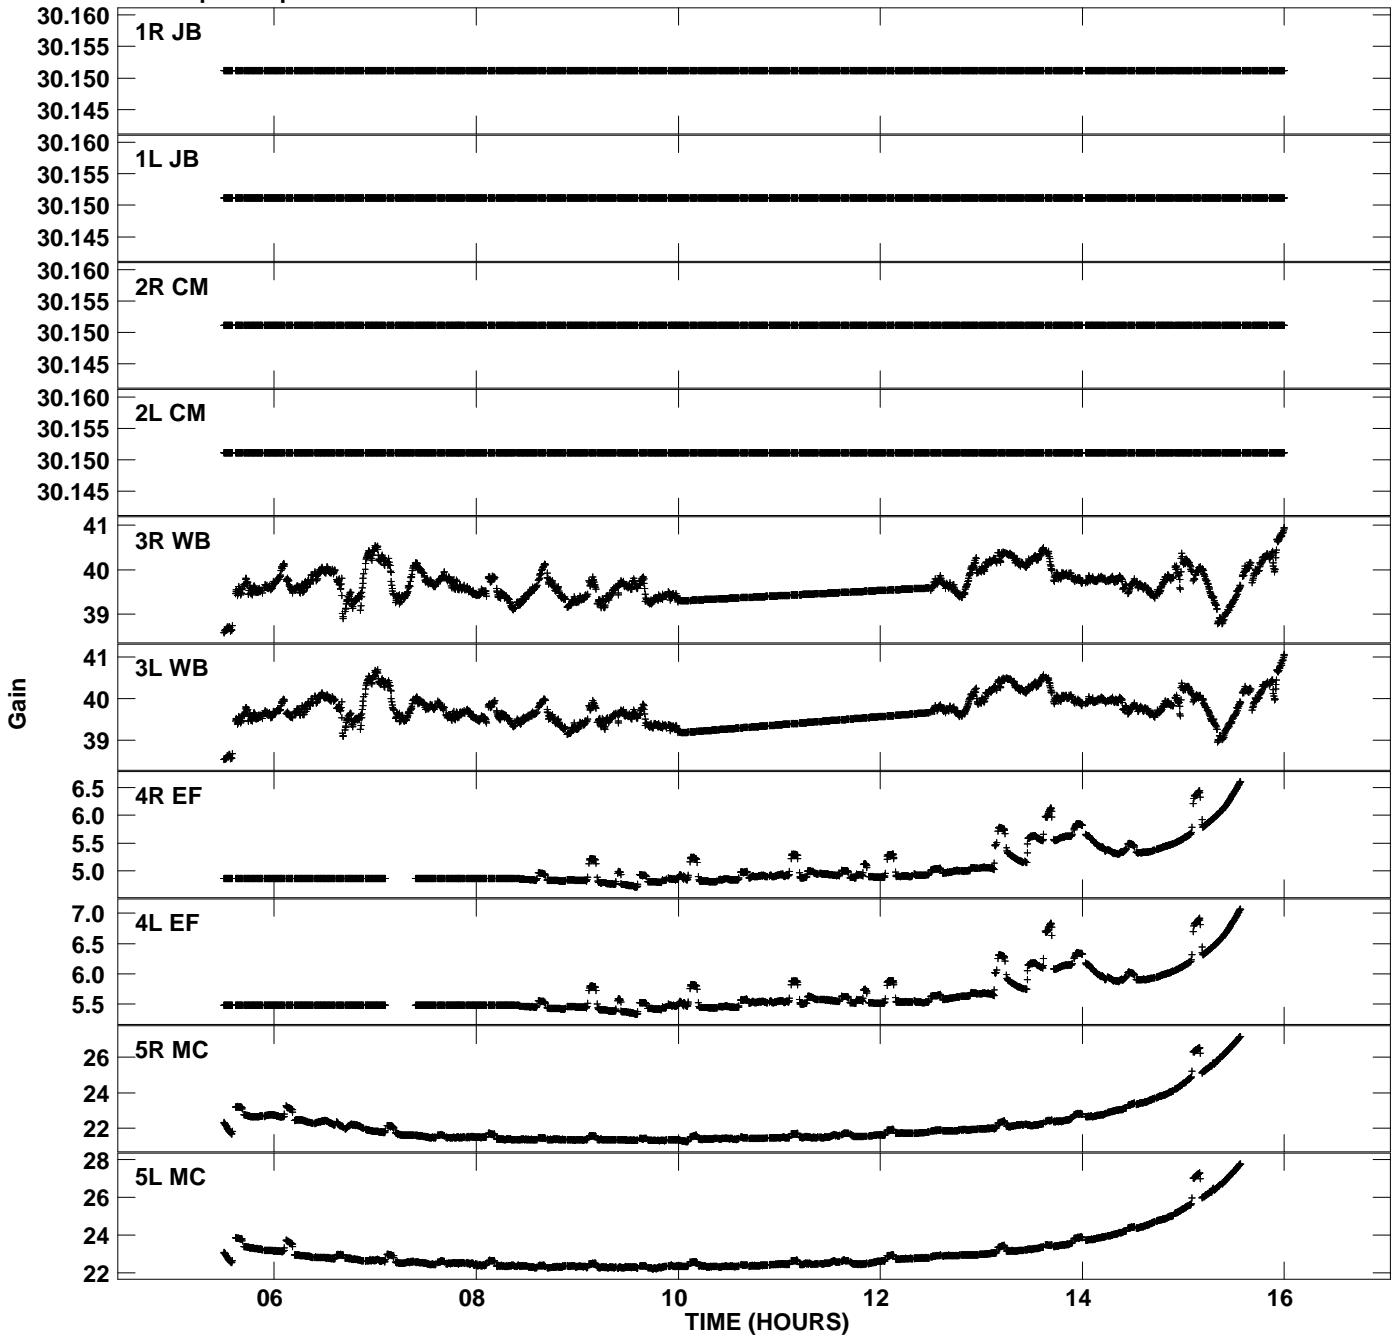

Plot file version 1 created 07-MAY-2009 08:06:38
Gain amp vs UTC time for GB064C_2.UVDATA.1
CL 2 Rpol & Lpol IF 1

Plot file version 2 created 07-MAY-2009 08:06:38
Gain amp vs UTC time for GB064C_2.UVDATA.1
CL 2 Rpol & Lpol IF 1

Plot file version 3 created 07-MAY-2009 08:06:38
Gain amp vs UTC time for GB064C_2.UVDATA.1
CL 2 Rpol & Lpol IF 1