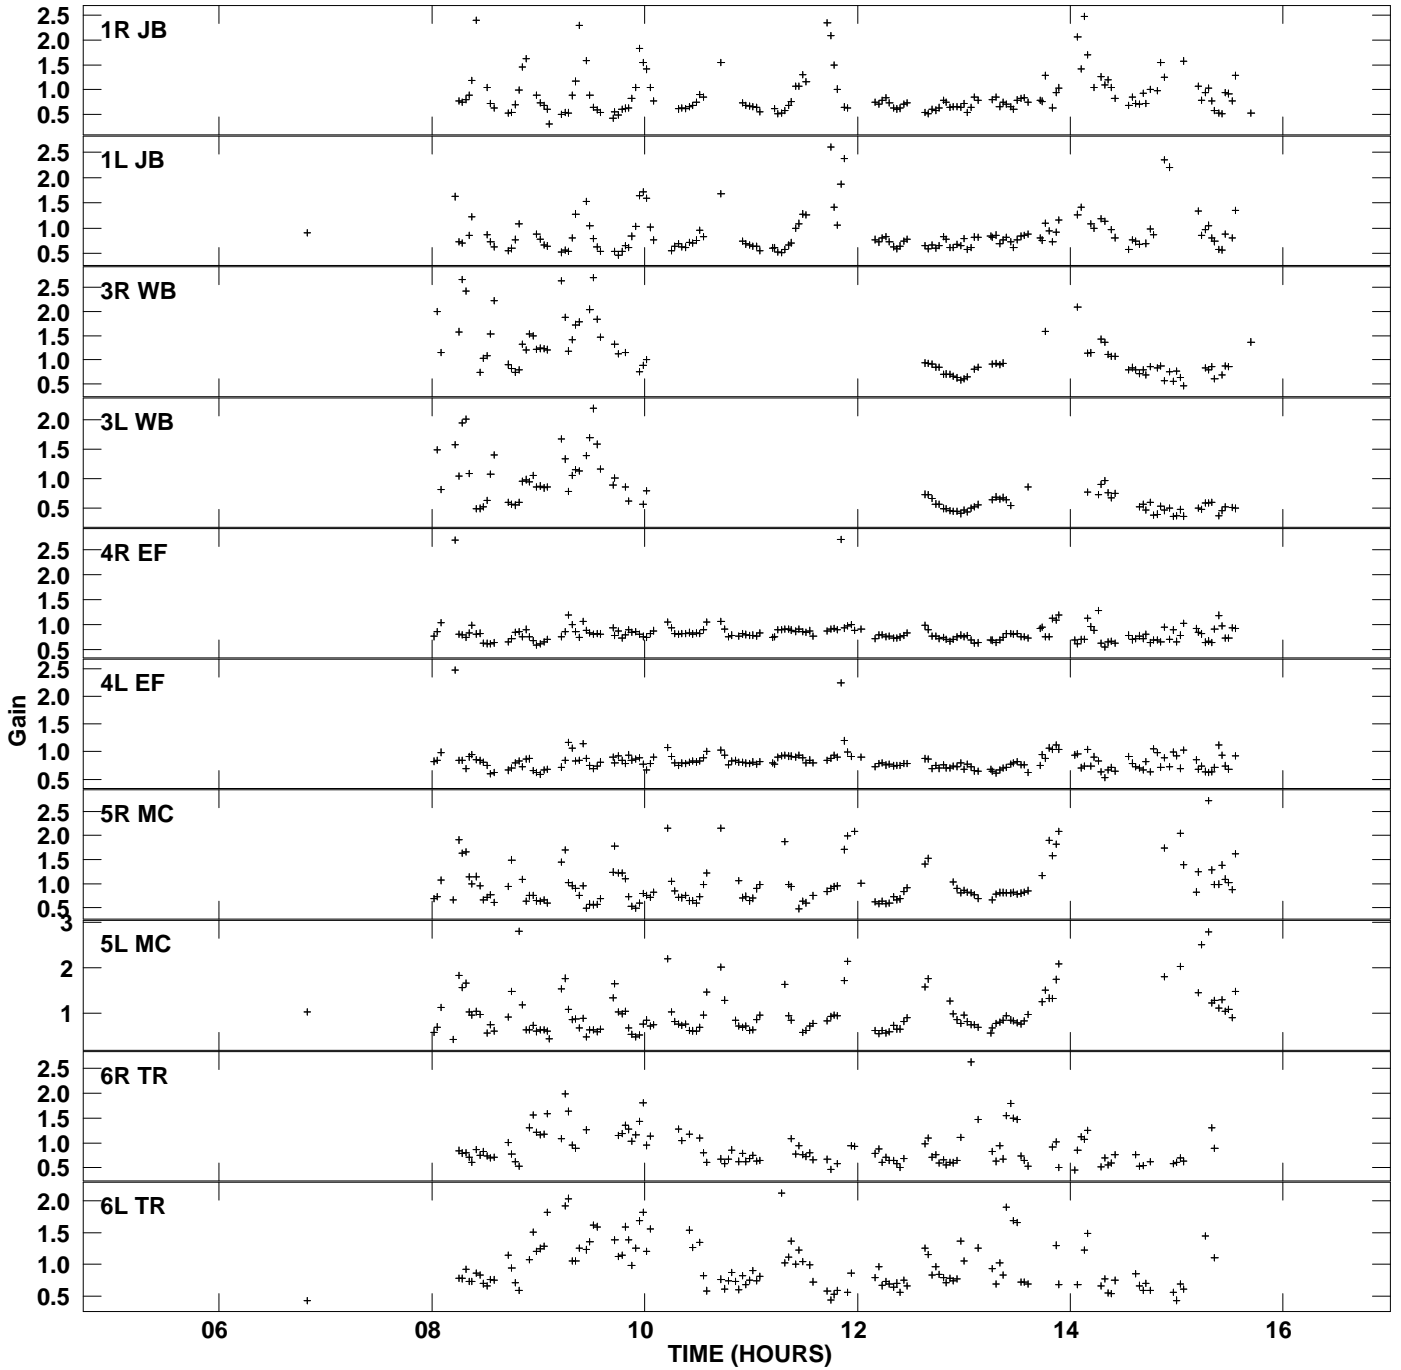

Plot file version 1 created 07-MAY-2009 13:51:25
Gain amp vs UTC time for MG0414.MULTI.1
SN 2 Rpol & Lpol IF 1

Plot file version 2 created 07-MAY-2009 13:51:25
Gain amp vs UTC time for MG0414.MULTI.1
SN 2 Rpol & Lpol IF 1