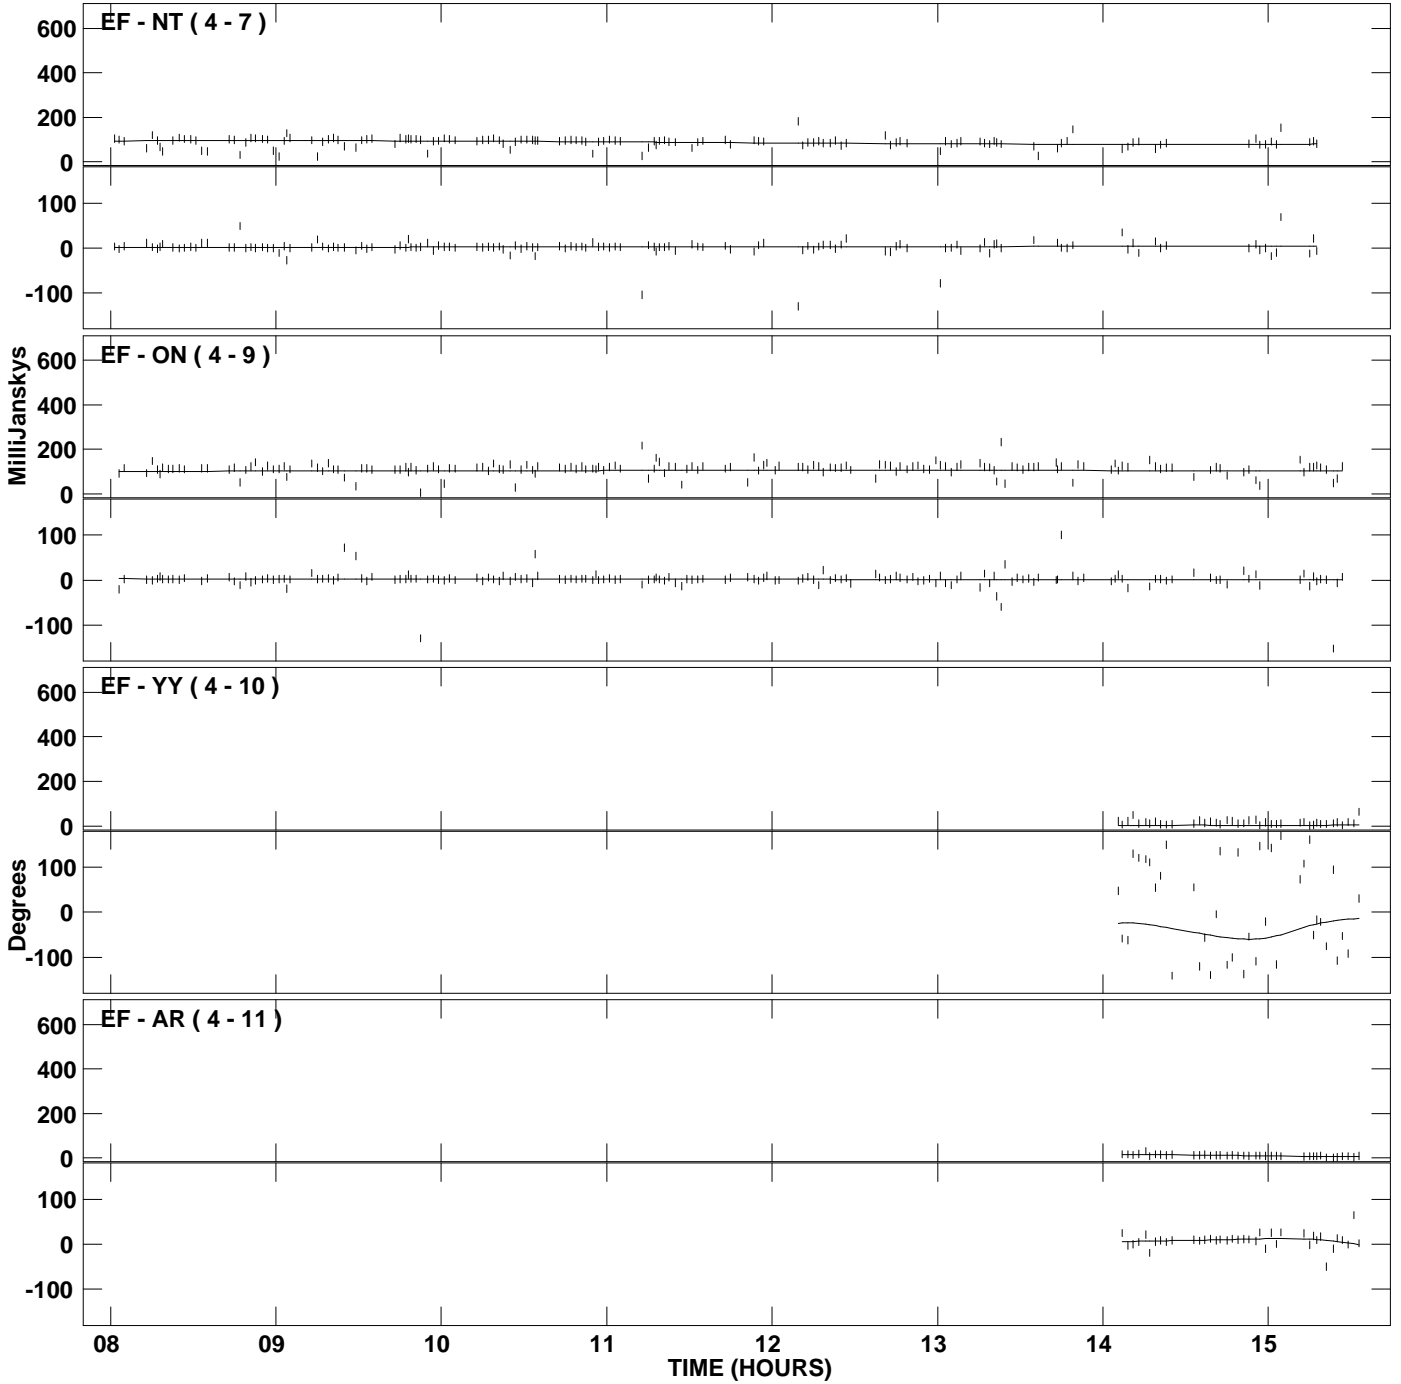

PLot file version 1 created 07-MAY-2009 13:52:42
Amplitude and Phase vs Time for MG0414.MULTI.1 Vect aver. CL # 3
IF 1 CHAN 1 STK LL of MG0414.ICL001.3

PLot file version 2 created 07-MAY-2009 13:52:42
Amplitude and Phase vs Time for MG0414.MULTI.1 Vect aver. CL # 3
IF 1 CHAN 1 STK LL of MG0414.ICL001.3

PLot file version 3 created 07-MAY-2009 13:52:43
Amplitude and Phase vs Time for MG0414.MULTI.1 Vect aver. CL # 3
IF 1 CHAN 1 STK RR of MG0414.ICL001.3

PLot file version 4 created 07-MAY-2009 13:52:43
Amplitude and Phase vs Time for MG0414.MULTI.1 Vect aver. CL # 3
IF 1 CHAN 1 STK RR of MG0414.ICL001.3