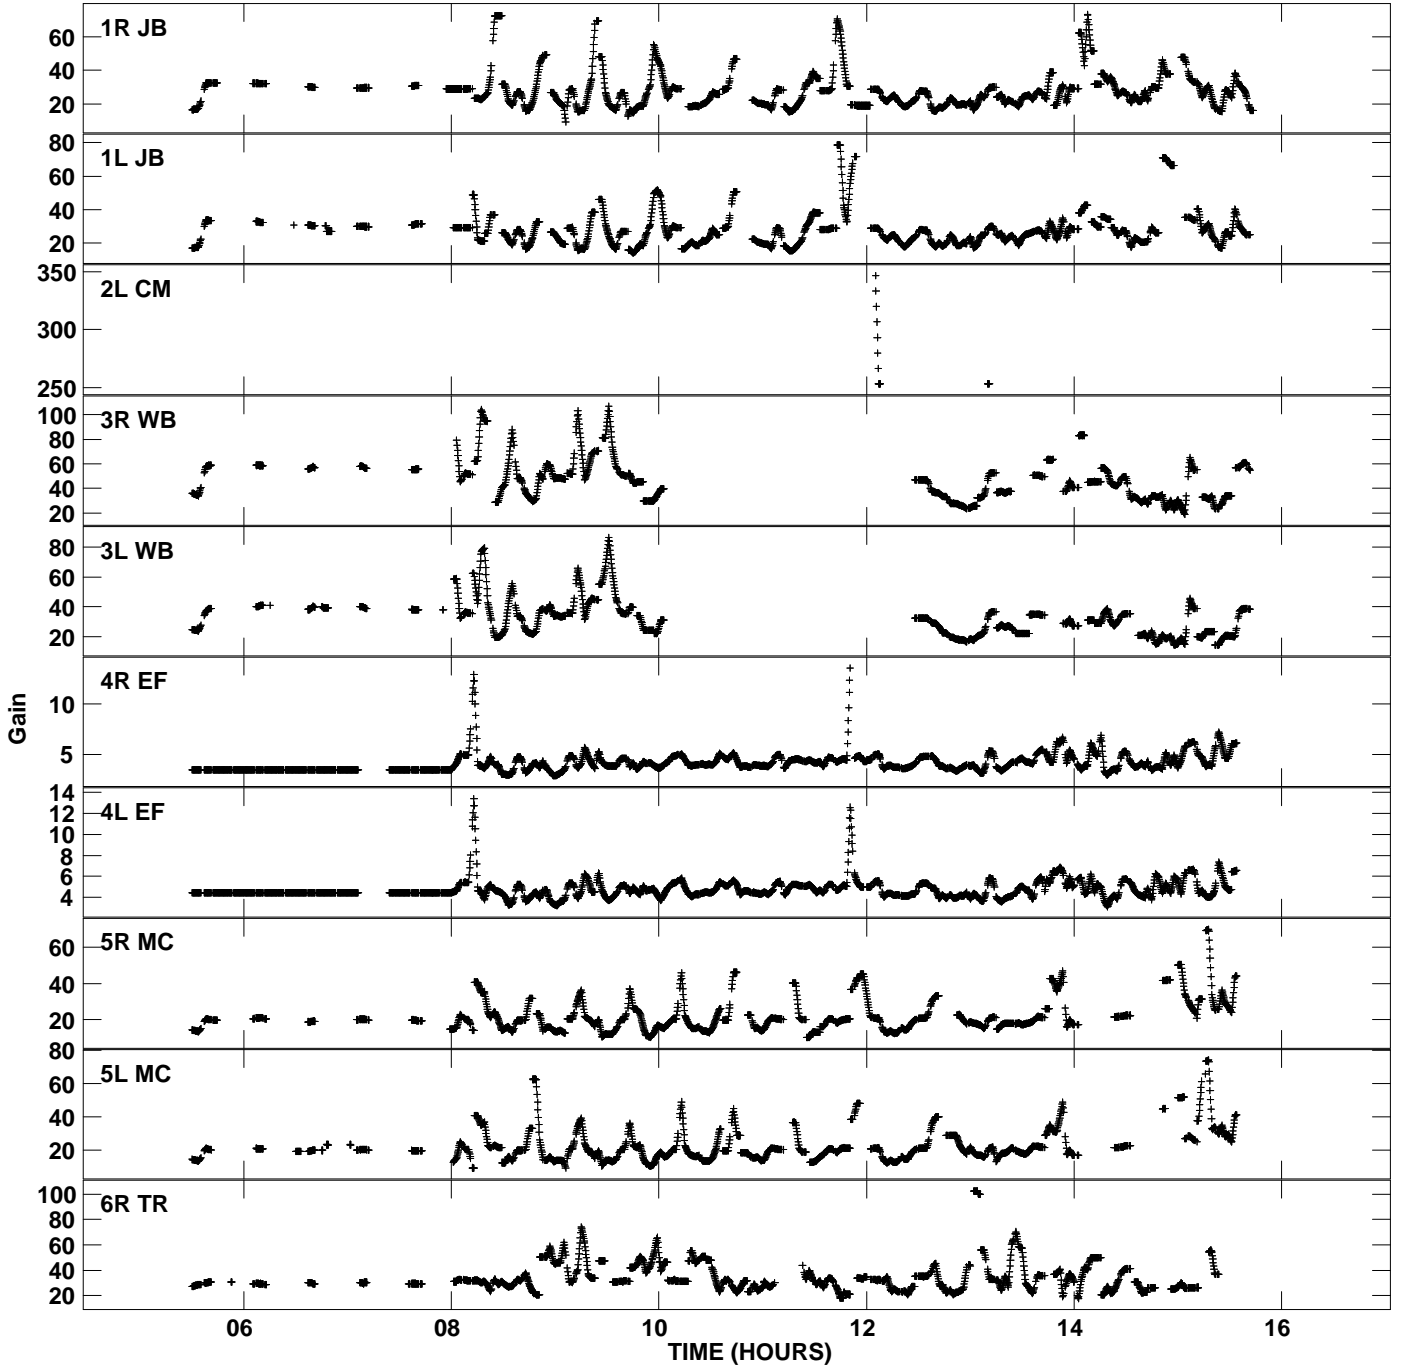

Plot file version 1 created 07-MAY-2009 13:53:33  
Gain amp vs UTC time for GB064C\_2.TMP.1  
CL 4 Rpol & Lpol IF 1

Plot file version 2 created 07-MAY-2009 13:53:33  
Gain amp vs UTC time for GB064C\_2.TMP.1  
CL 4 Rpol & Lpol IF 1

Plot file version 3 created 07-MAY-2009 13:53:33  
Gain amp vs UTC time for GB064C\_2.TMP.1  
CL 4 Rpol & Lpol IF 1