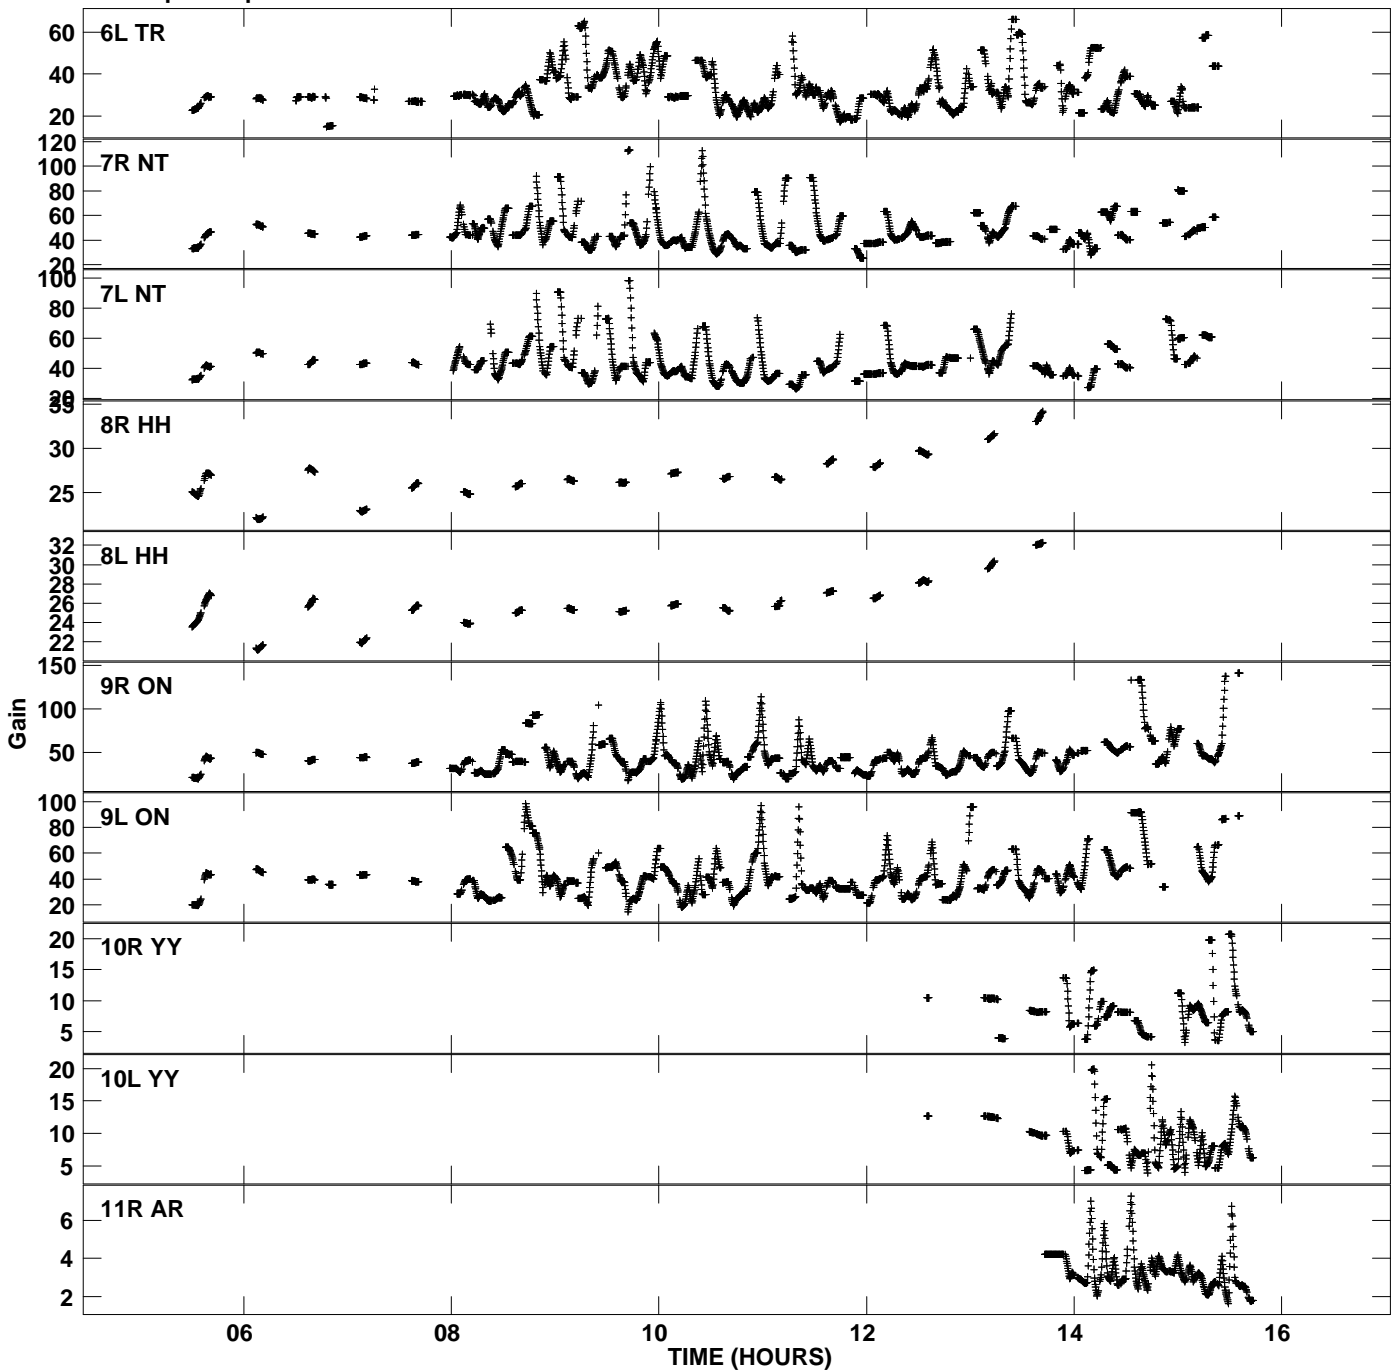

Plot file version 1 created 07-MAY-2009 13:53:33  
Gain amp vs UTC time for GB064C\_2.TMP.1  
CL 4 Rpol & Lpol IF 1

Plot file version 2 created 07-MAY-2009 13:53:33  
Gain amp vs UTC time for GB064C\_2.TMP.1  
CL 4 Rpol & Lpol IF 1

Plot file version 3 created 07-MAY-2009 13:53:33  
Gain amp vs UTC time for GB064C\_2.TMP.1  
CL 4 Rpol & Lpol IF 1