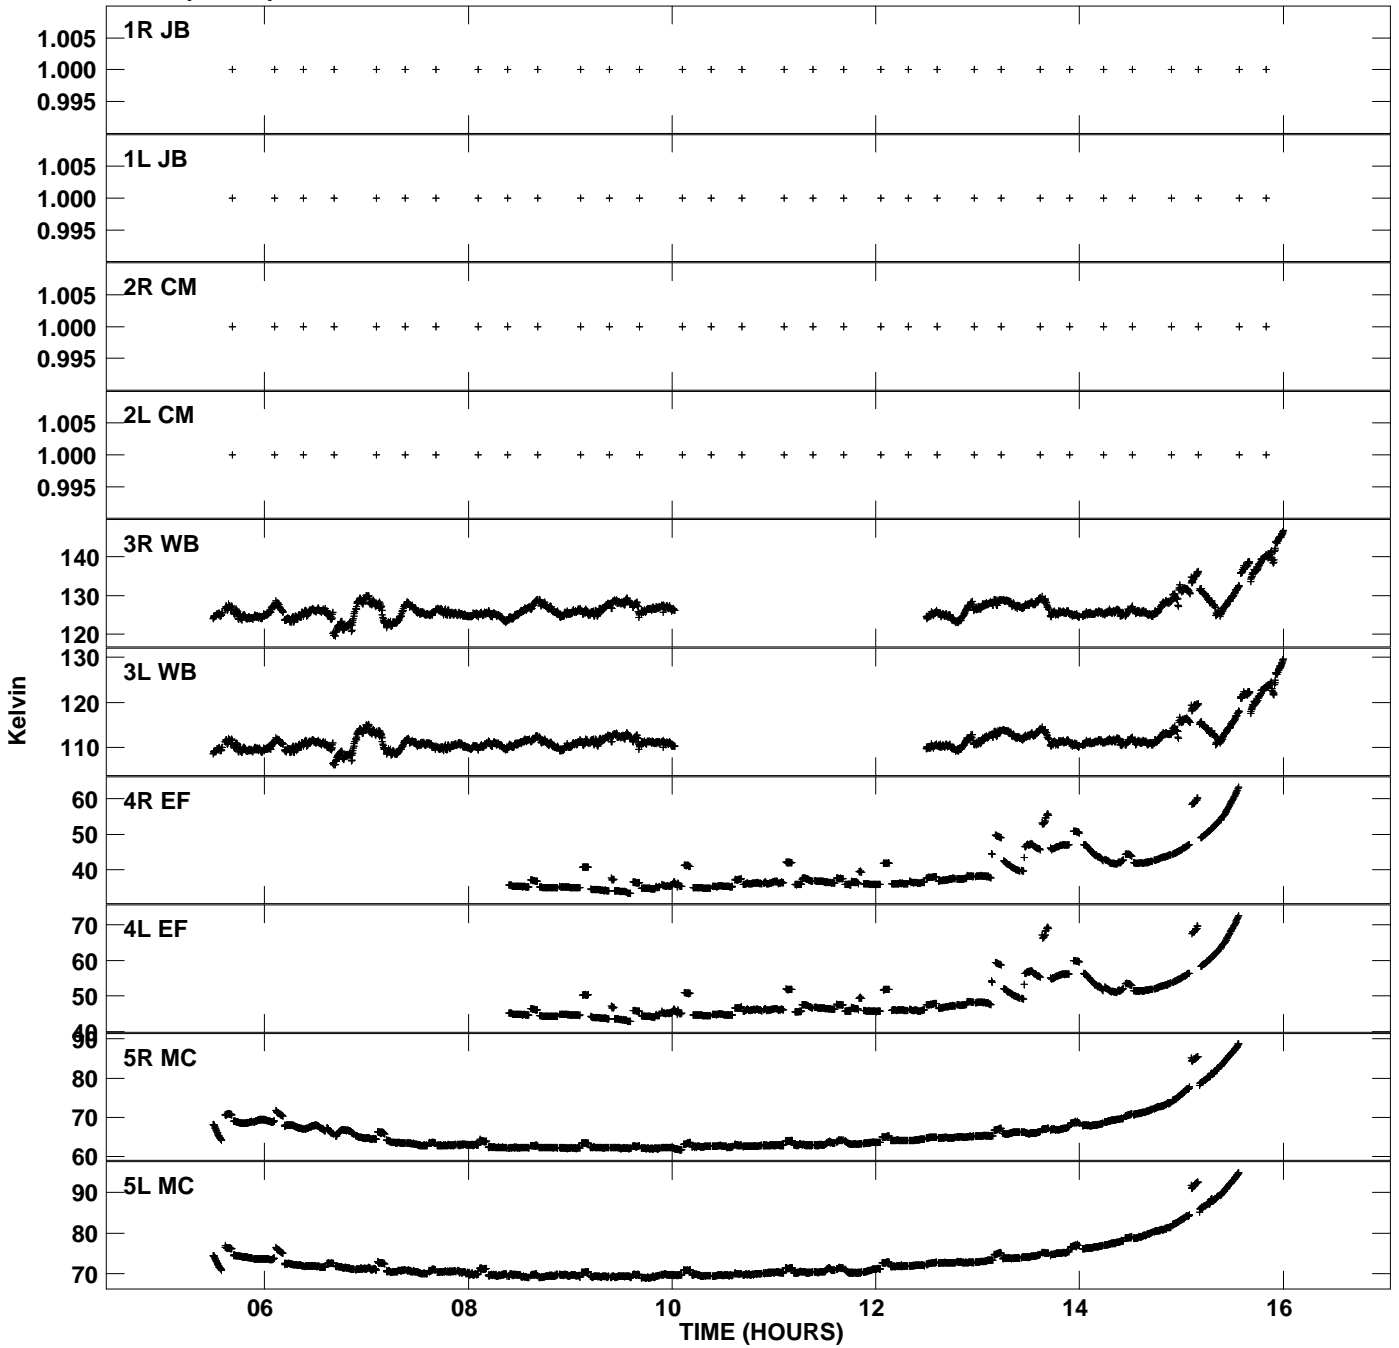

Plot file version 1 created 07-MAY-2009 08:06:31
Tsys vs UTC time for GB064C_2.UVDATA.1
TY 1 Rpol & Lpol IF 1

Plot file version 2 created 07-MAY-2009 08:06:31
Tsys vs UTC time for GB064C_2.UVDATA.1
TY 1 Rpol & Lpol IF 1

Plot file version 3 created 07-MAY-2009 08:06:31
Tsys vs UTC time for GB064C_2.UVDATA.1
TY 1 Rpol & Lpol IF 1