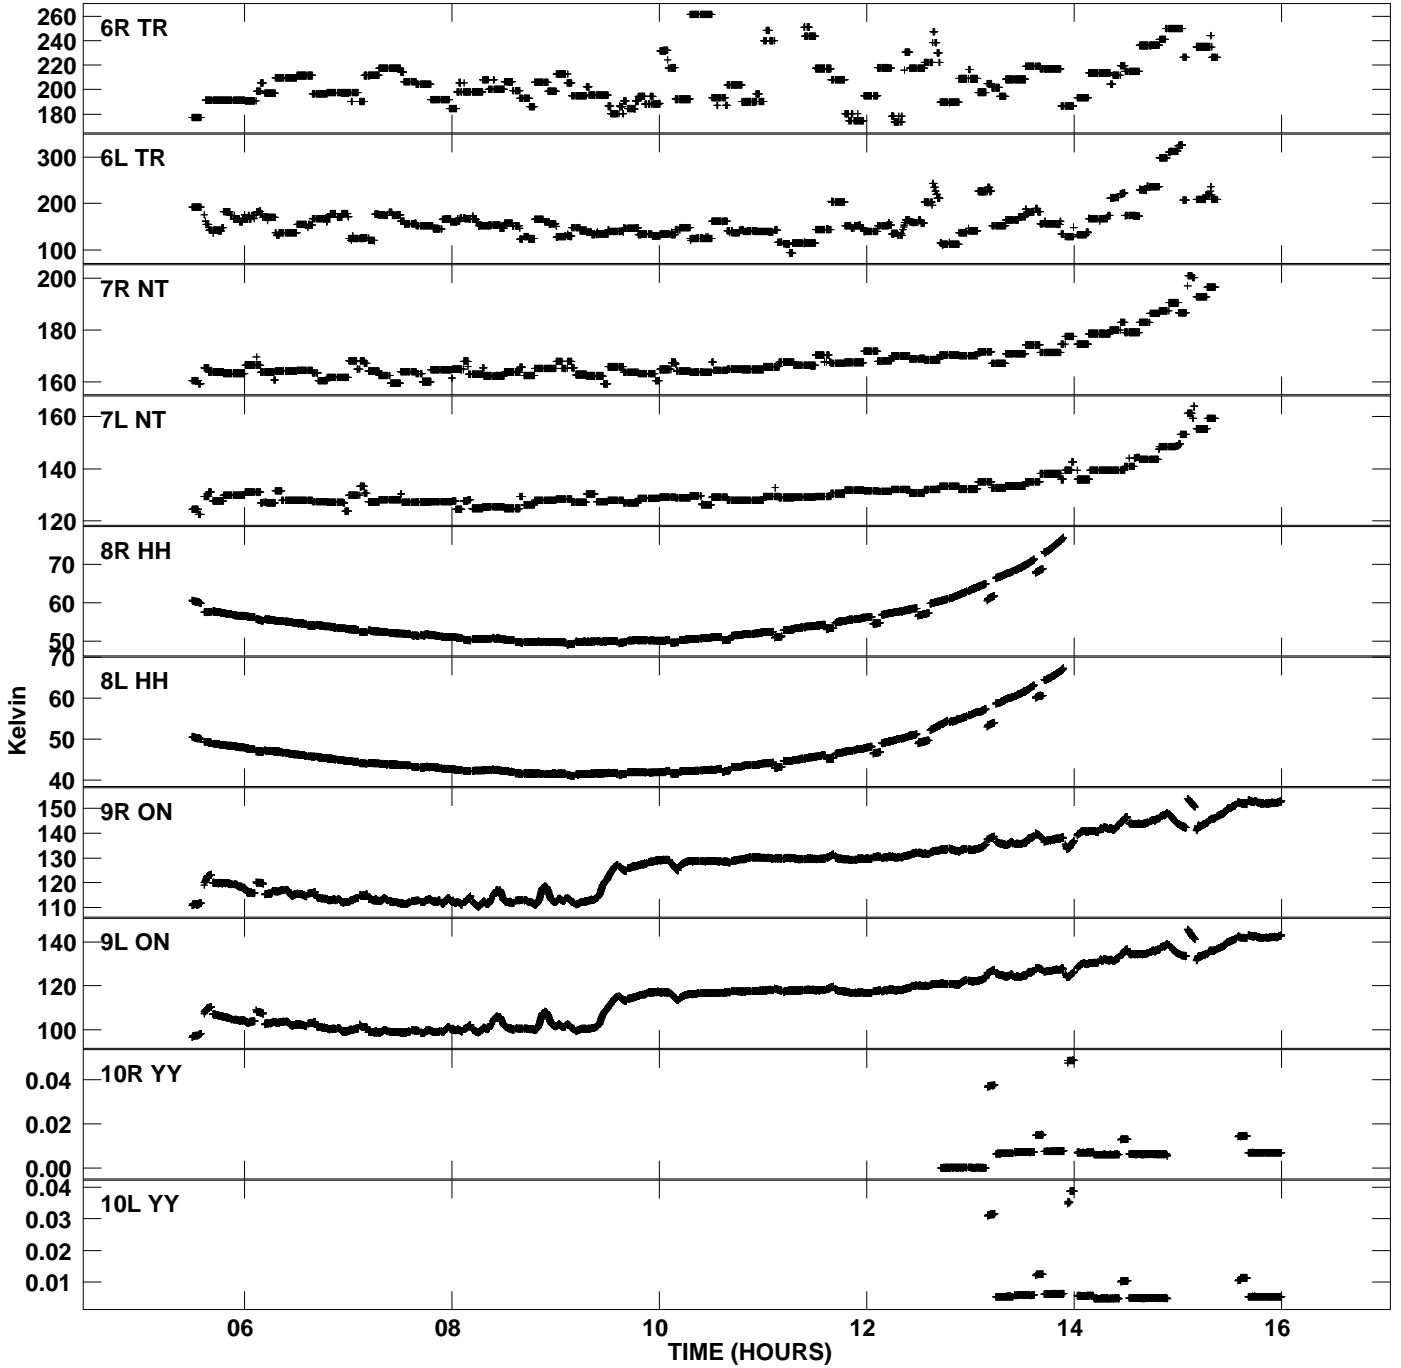

Plot file version 1 created 07-MAY-2009 08:06:31
Tsys vs UTC time for GB064C_2.UVDATA.1
TY 1 Rpol & Lpol IF 1

Plot file version 2 created 07-MAY-2009 08:06:31
Tsys vs UTC time for GB064C_2.UVDATA.1
TY 1 Rpol & Lpol IF 1

Plot file version 3 created 07-MAY-2009 08:06:31
Tsys vs UTC time for GB064C_2.UVDATA.1
TY 1 Rpol & Lpol IF 1