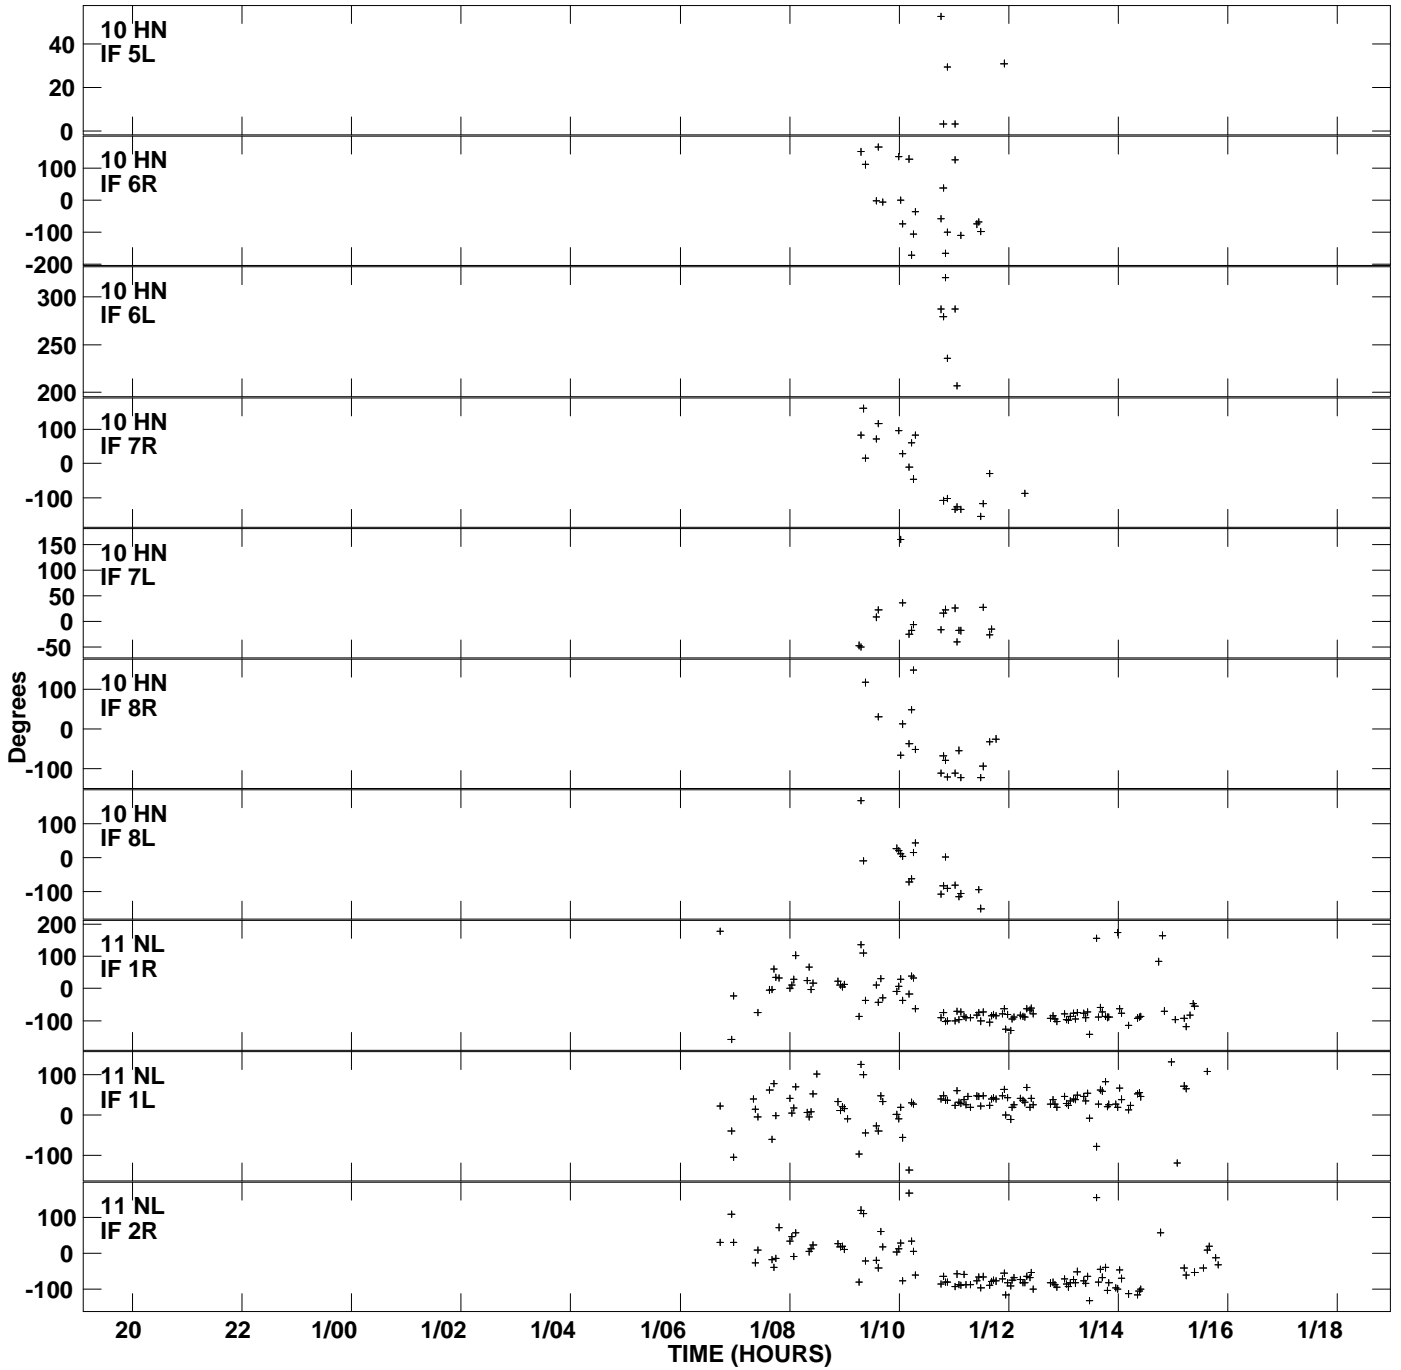

Plot file version 12 created 28-NOV-2014 22:37:34
Gain phs vs UTC time for CYG-A.MULTI.1
SN 1 Rpol & Lpol IF 1 - 8