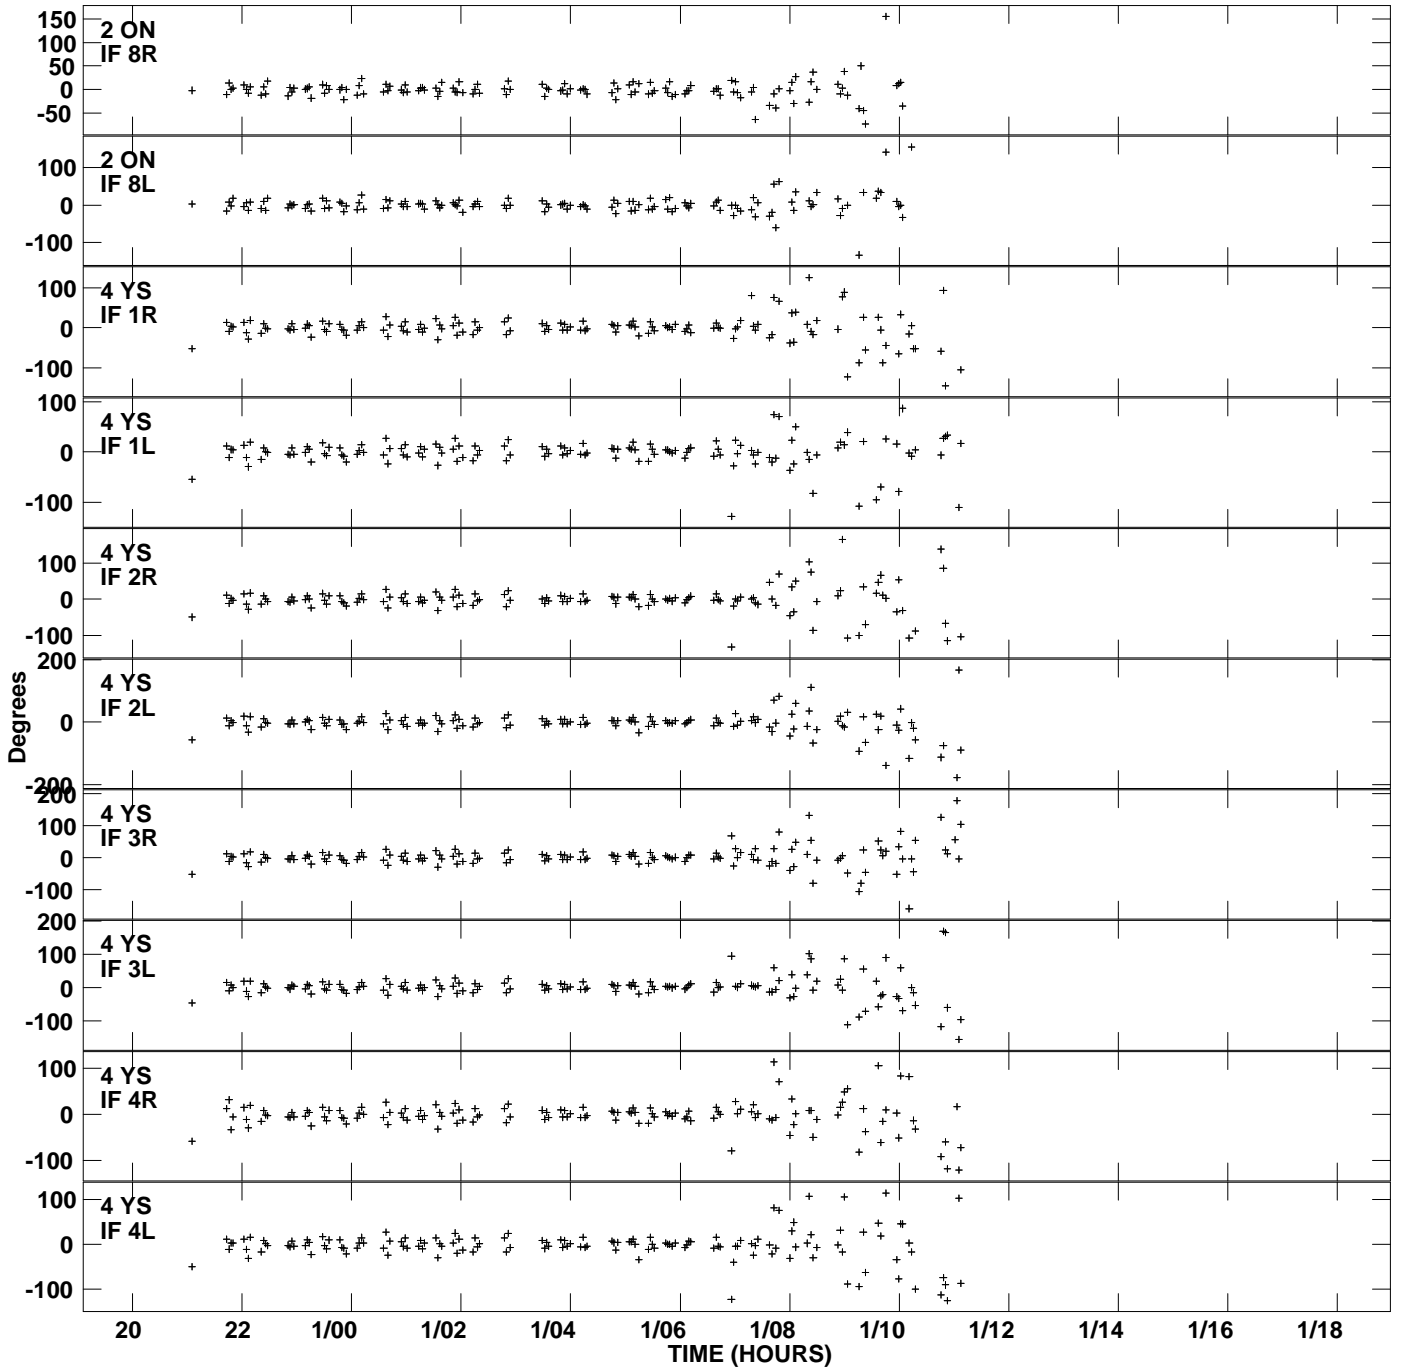

Plot file version 4 created 28-NOV-2014 22:37:34
Gain phs vs UTC time for CYG-A.MULTI.1
SN 1 Rpol & Lpol IF 1 - 8