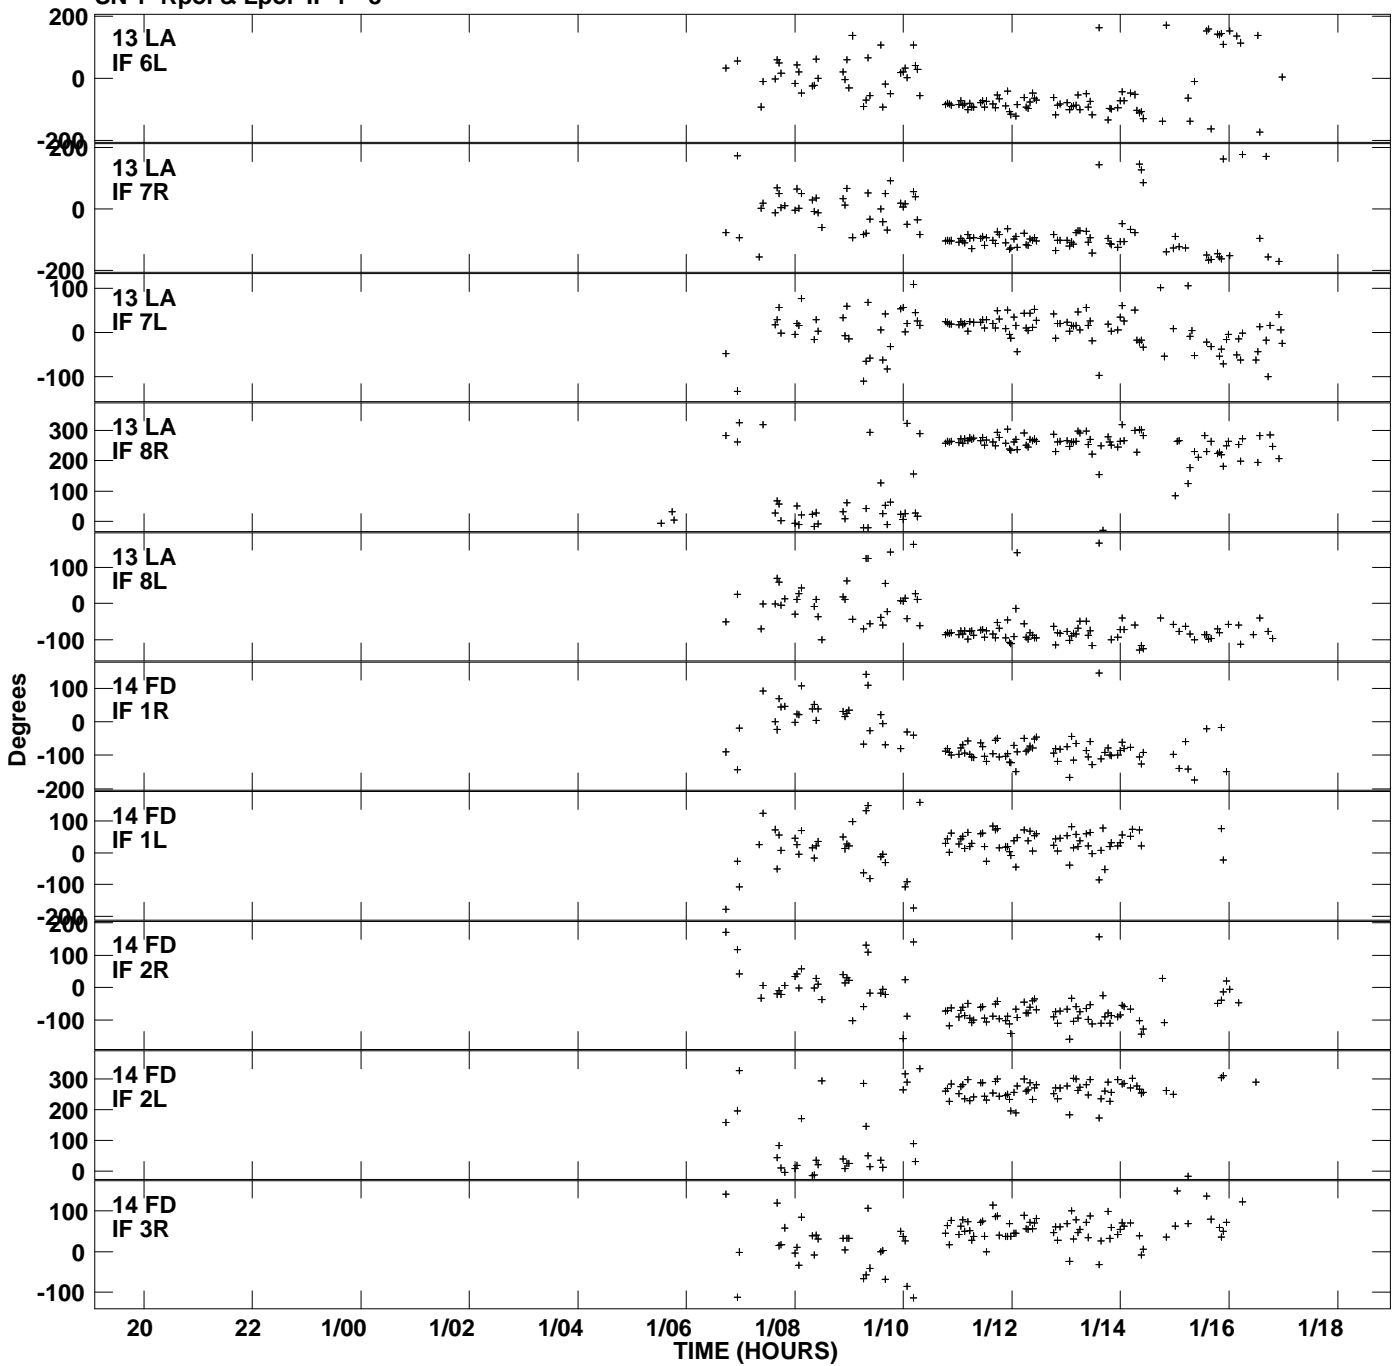

Plot file version 17 created 28-NOV-2014 22:37:34
Gain phs vs UTC time for CYG-A.MULTI.1
SN 1 Rpol & Lpol IF 1 - 8