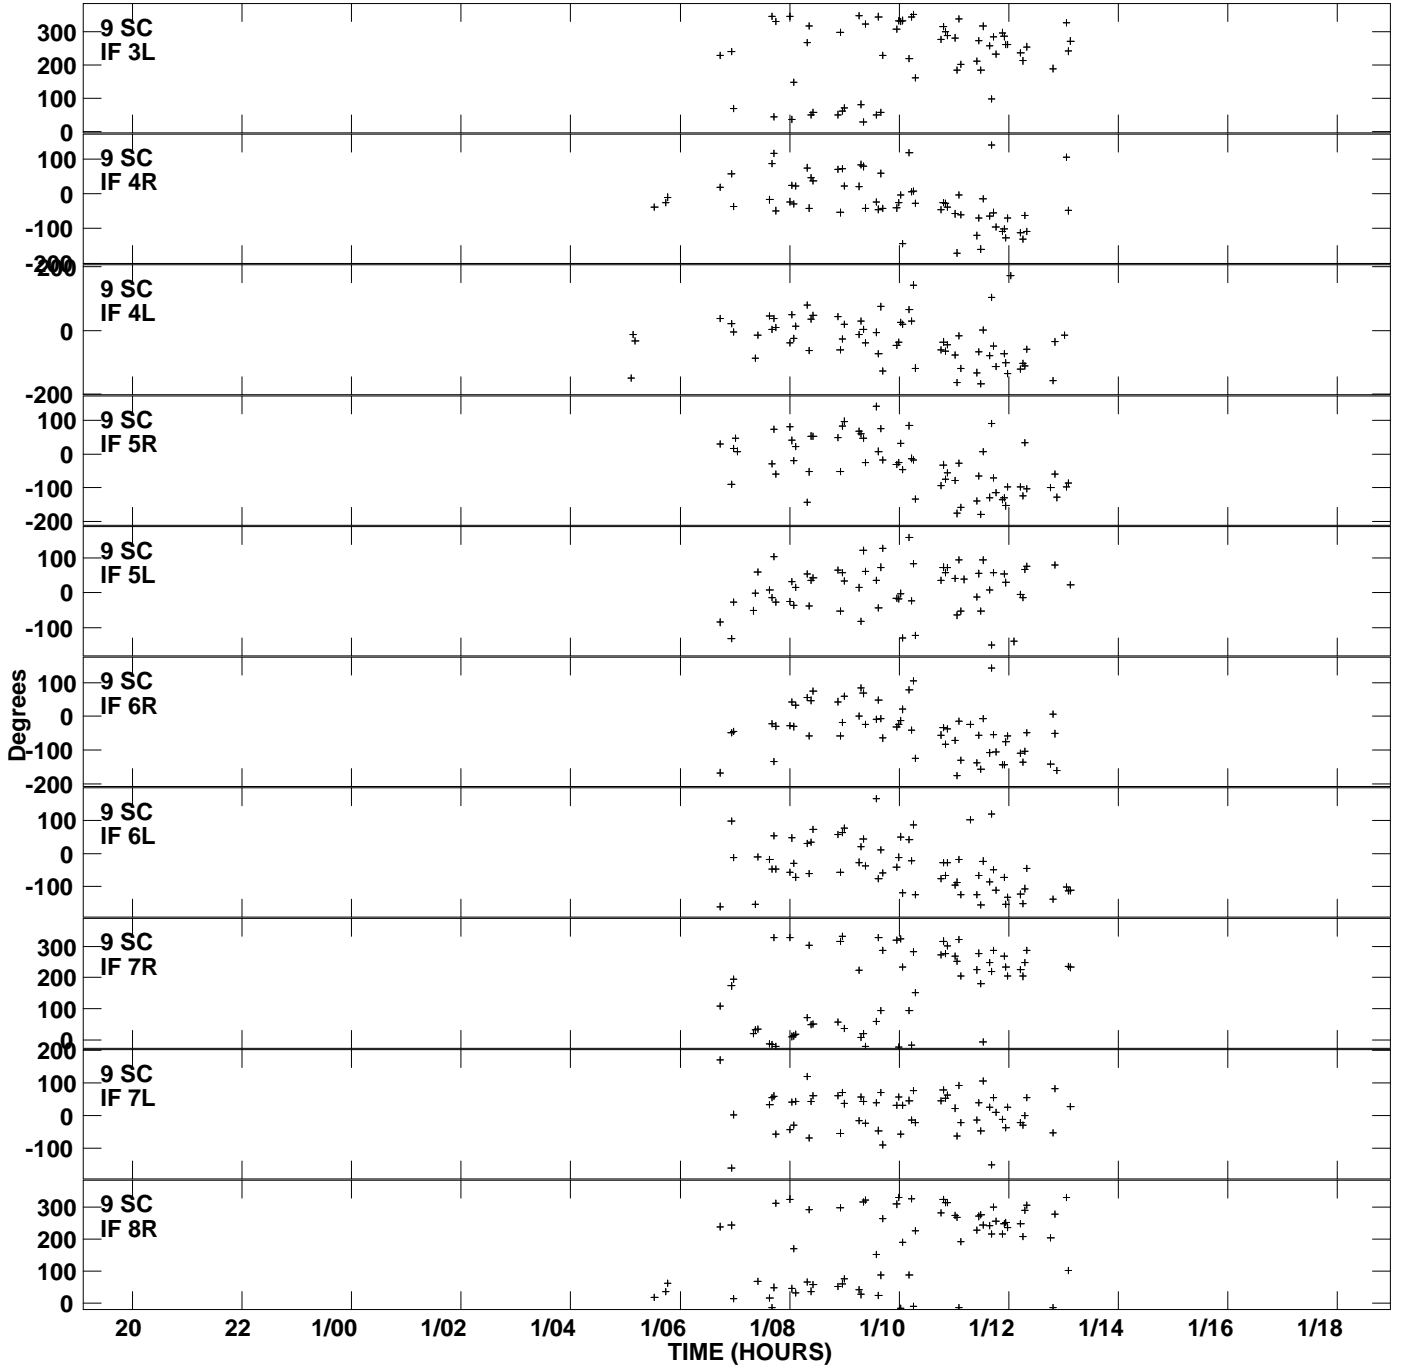

Plot file version 10 created 28-NOV-2014 22:37:34
Gain phs vs UTC time for CYG-A.MULTI.1
SN 1 Rpol & Lpol IF 1 - 8