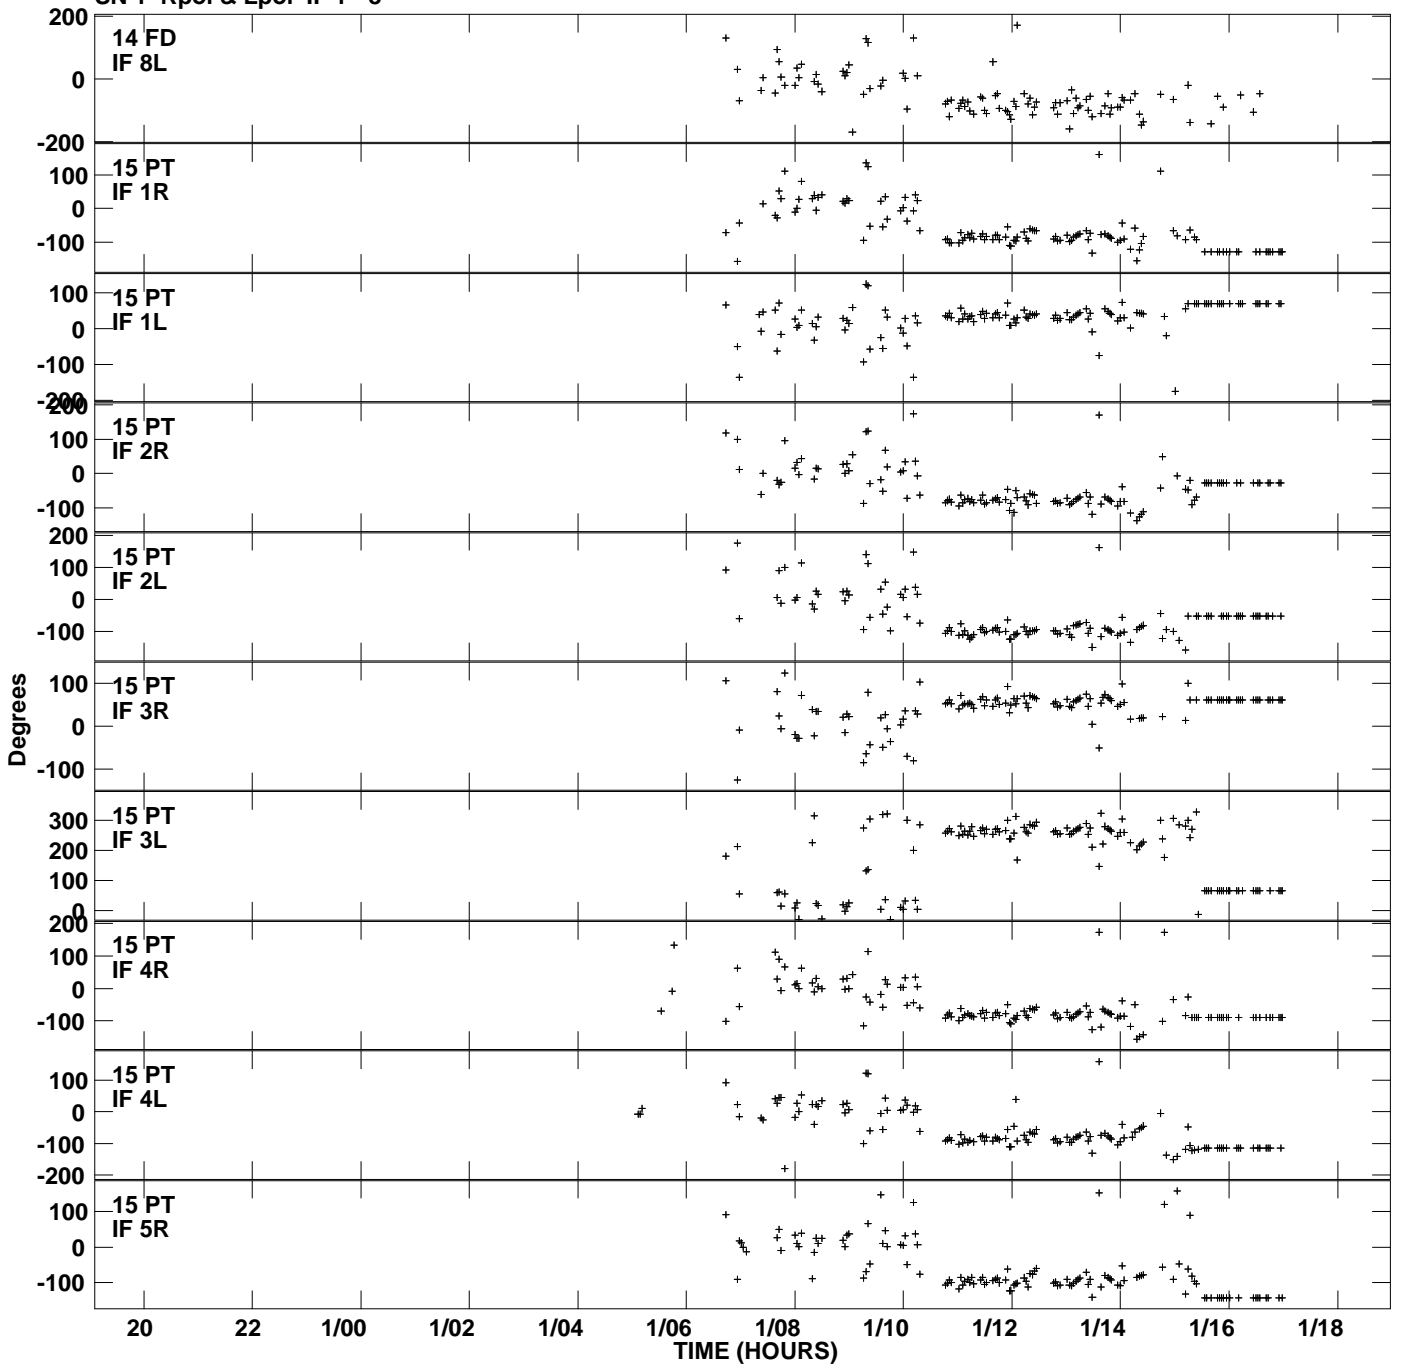

Plot file version 19 created 28-NOV-2014 22:37:34
Gain phs vs UTC time for CYG-A.MULTI.1
SN 1 Rpol & Lpol IF 1 - 8