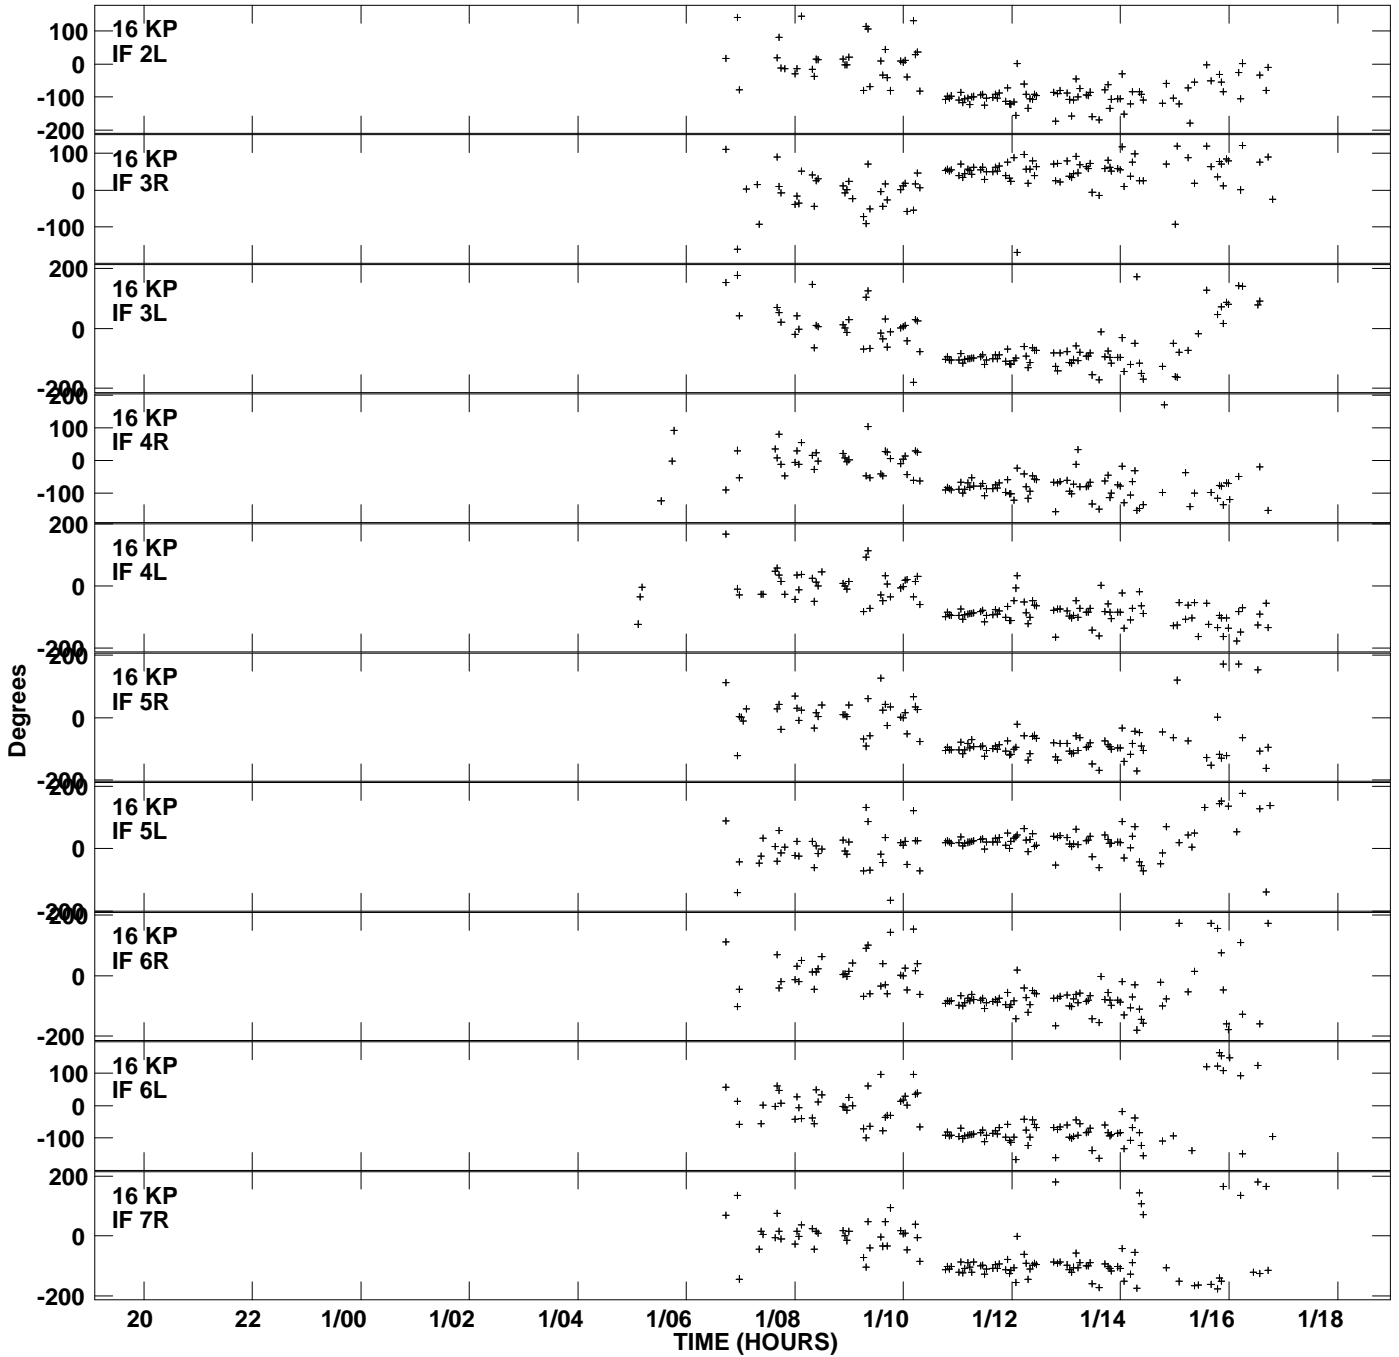

Plot file version 21 created 28-NOV-2014 22:37:34
Gain phs vs UTC time for CYG-A.MULTI.1
SN 1 Rpol & Lpol IF 1 - 8