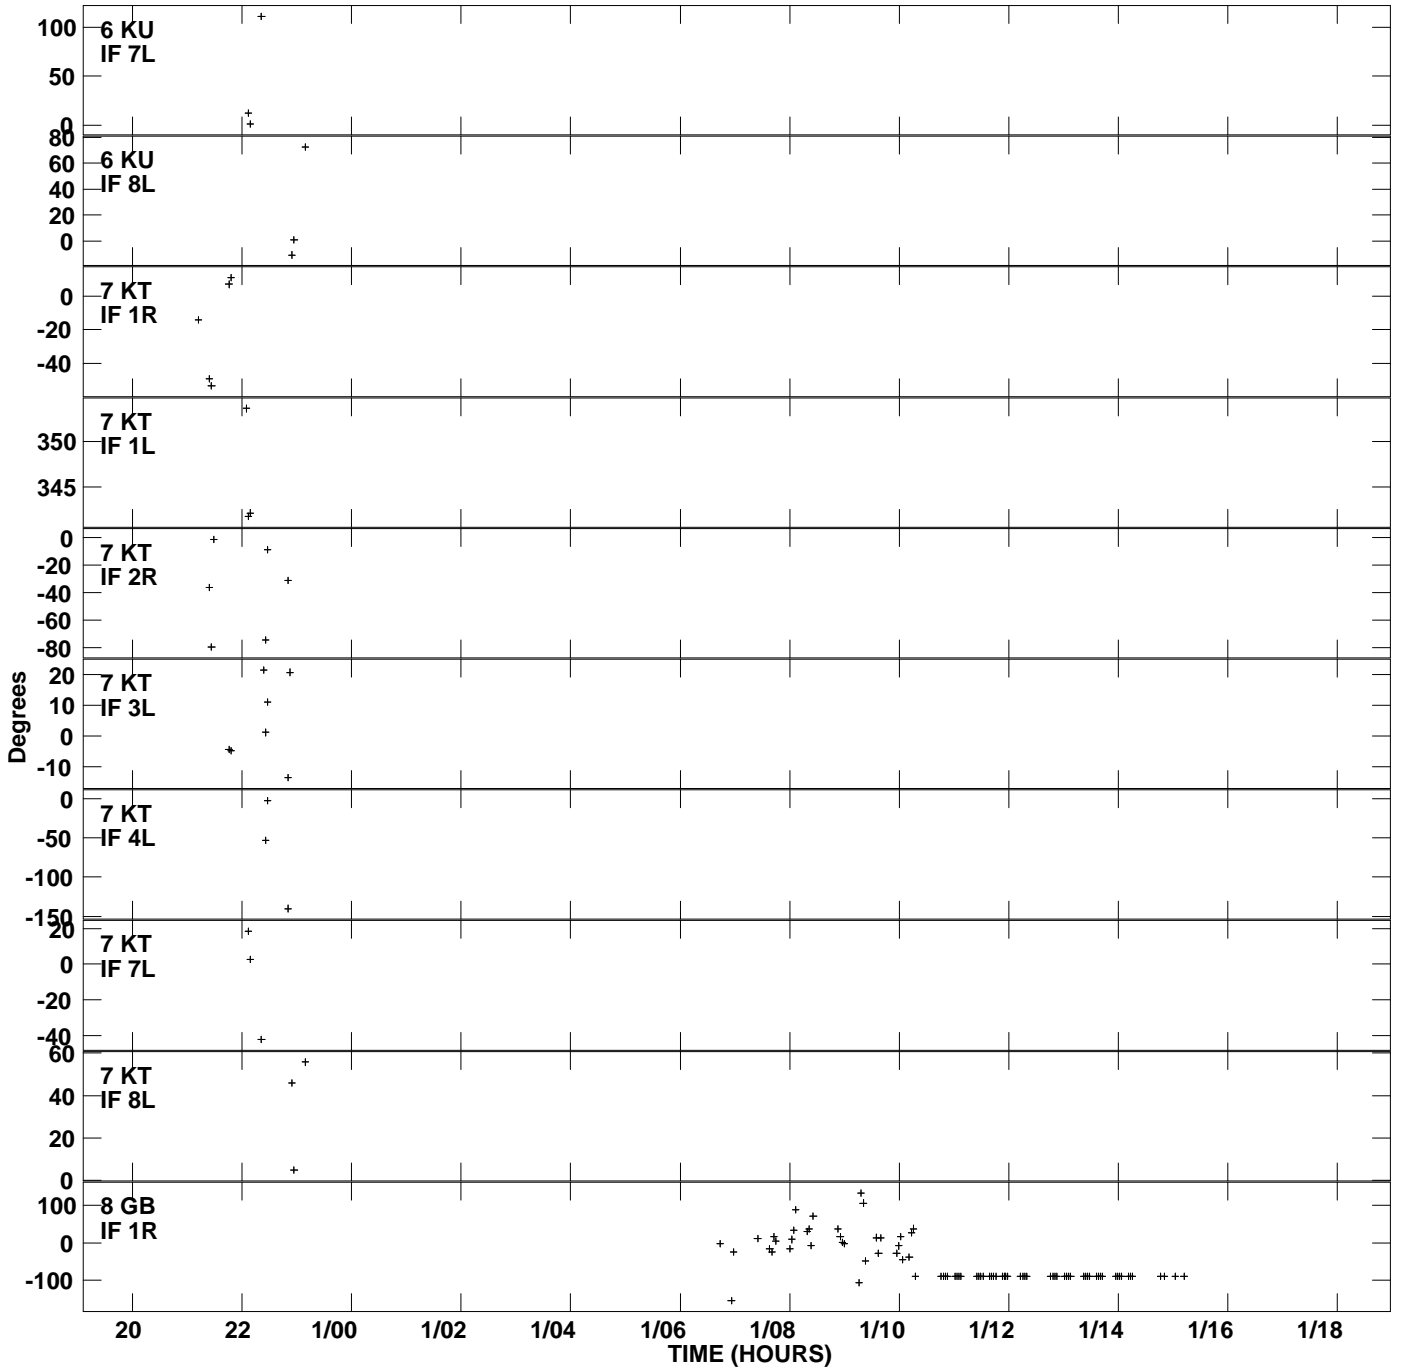

Plot file version 7 created 28-NOV-2014 22:37:34
Gain phs vs UTC time for CYG-A.MULTI.1
SN 1 Rpol & Lpol IF 1 - 8