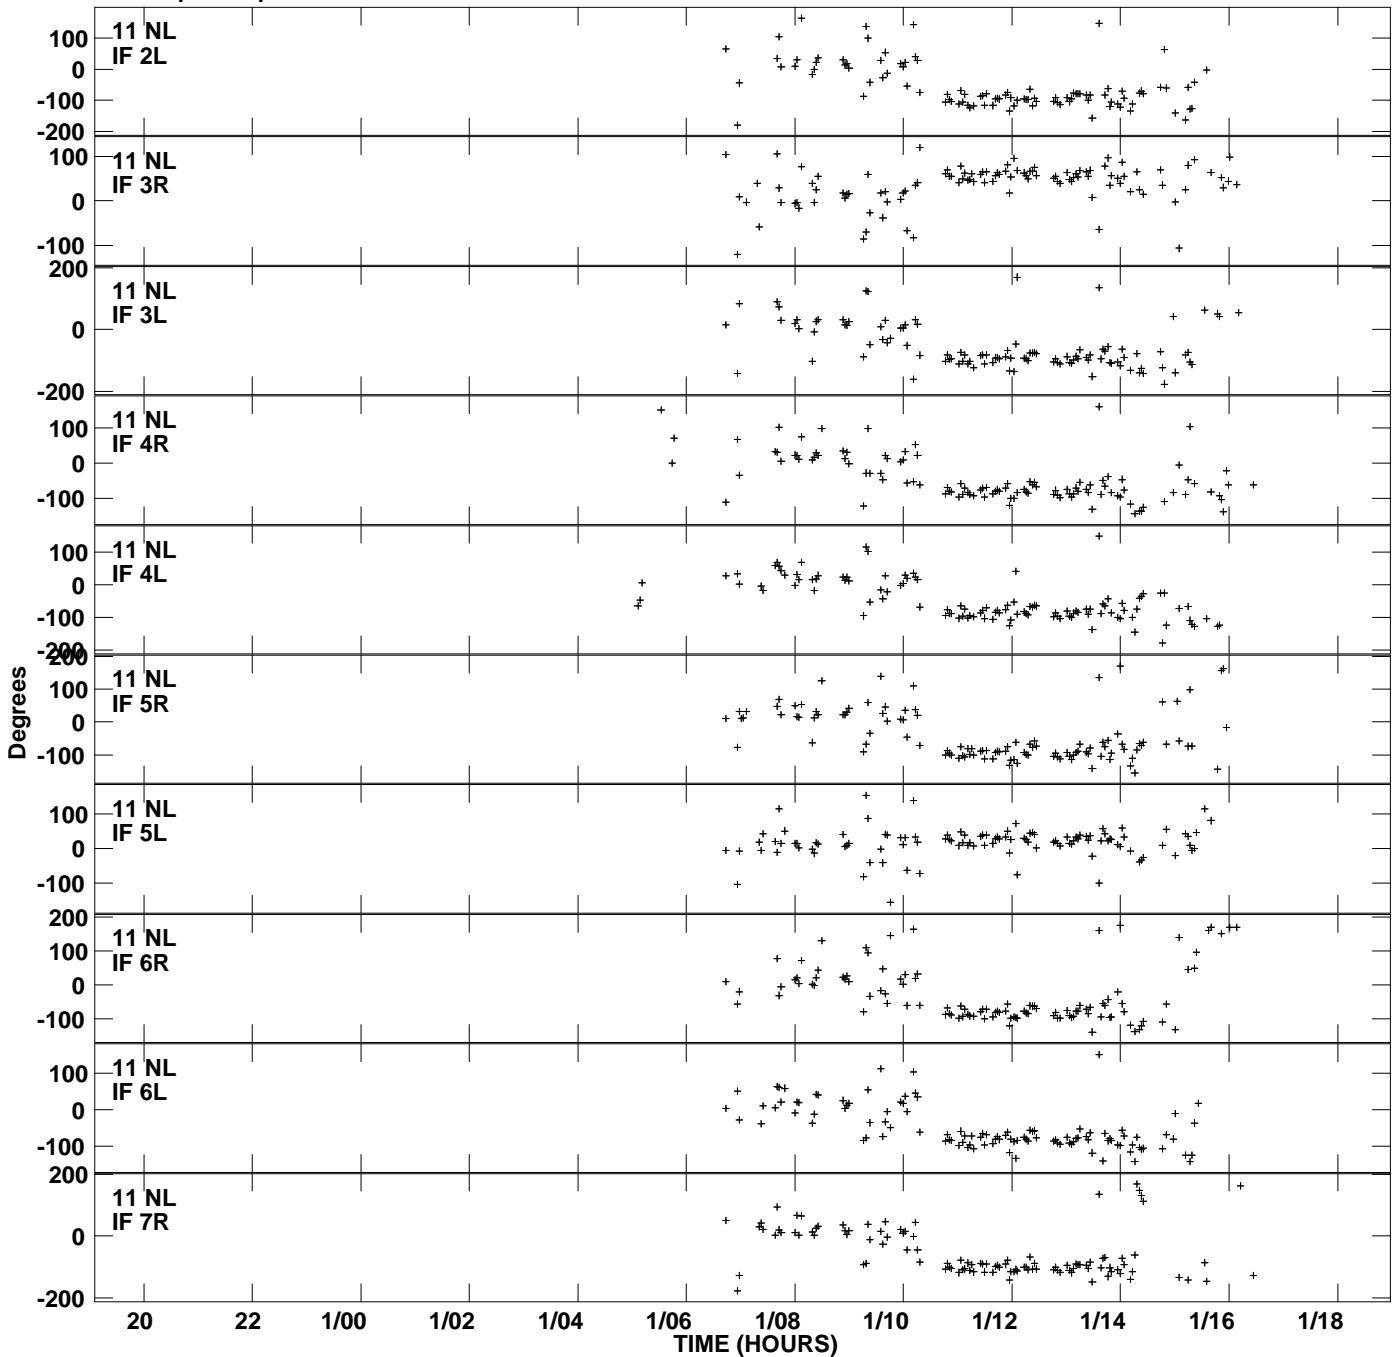

Plot file version 13 created 28-NOV-2014 22:37:34
Gain phs vs UTC time for CYG-A.MULTI.1
SN 1 Rpol & Lpol IF 1 - 8