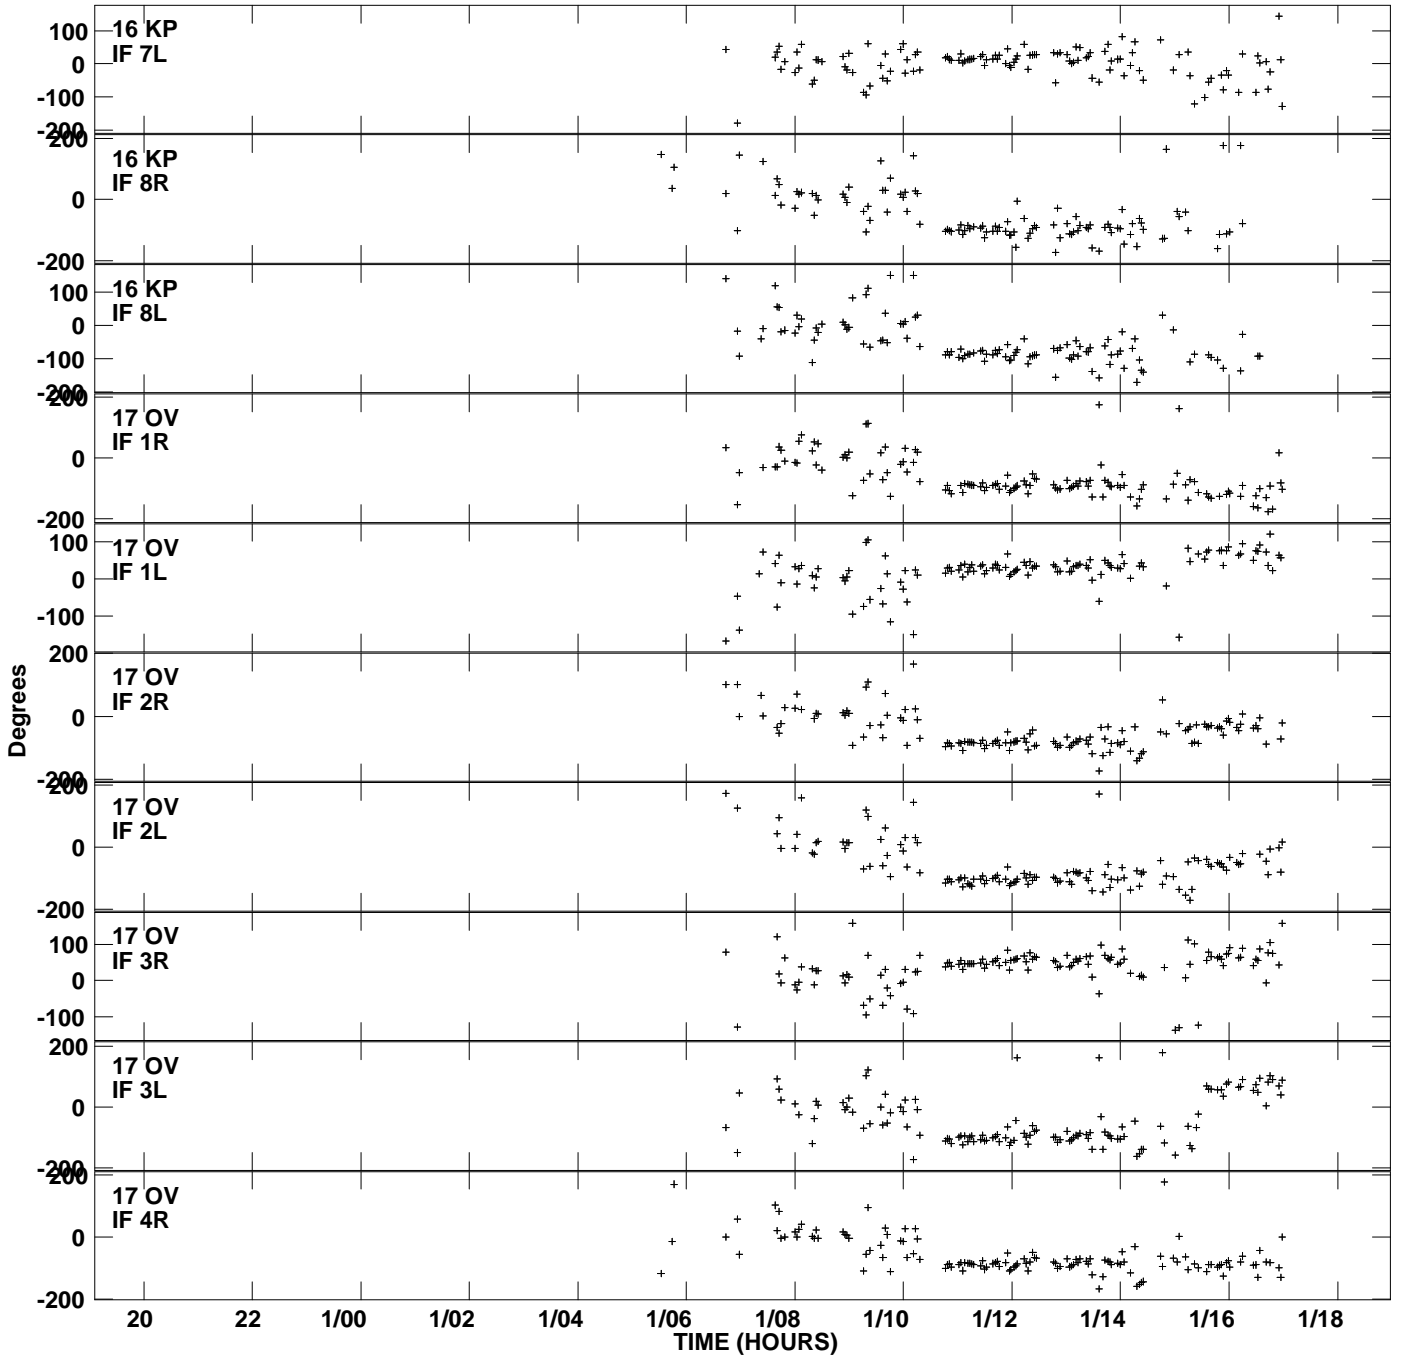

Plot file version 22 created 28-NOV-2014 22:37:34
Gain phs vs UTC time for CYG-A.MULTI.1
SN 1 Rpol & Lpol IF 1 - 8