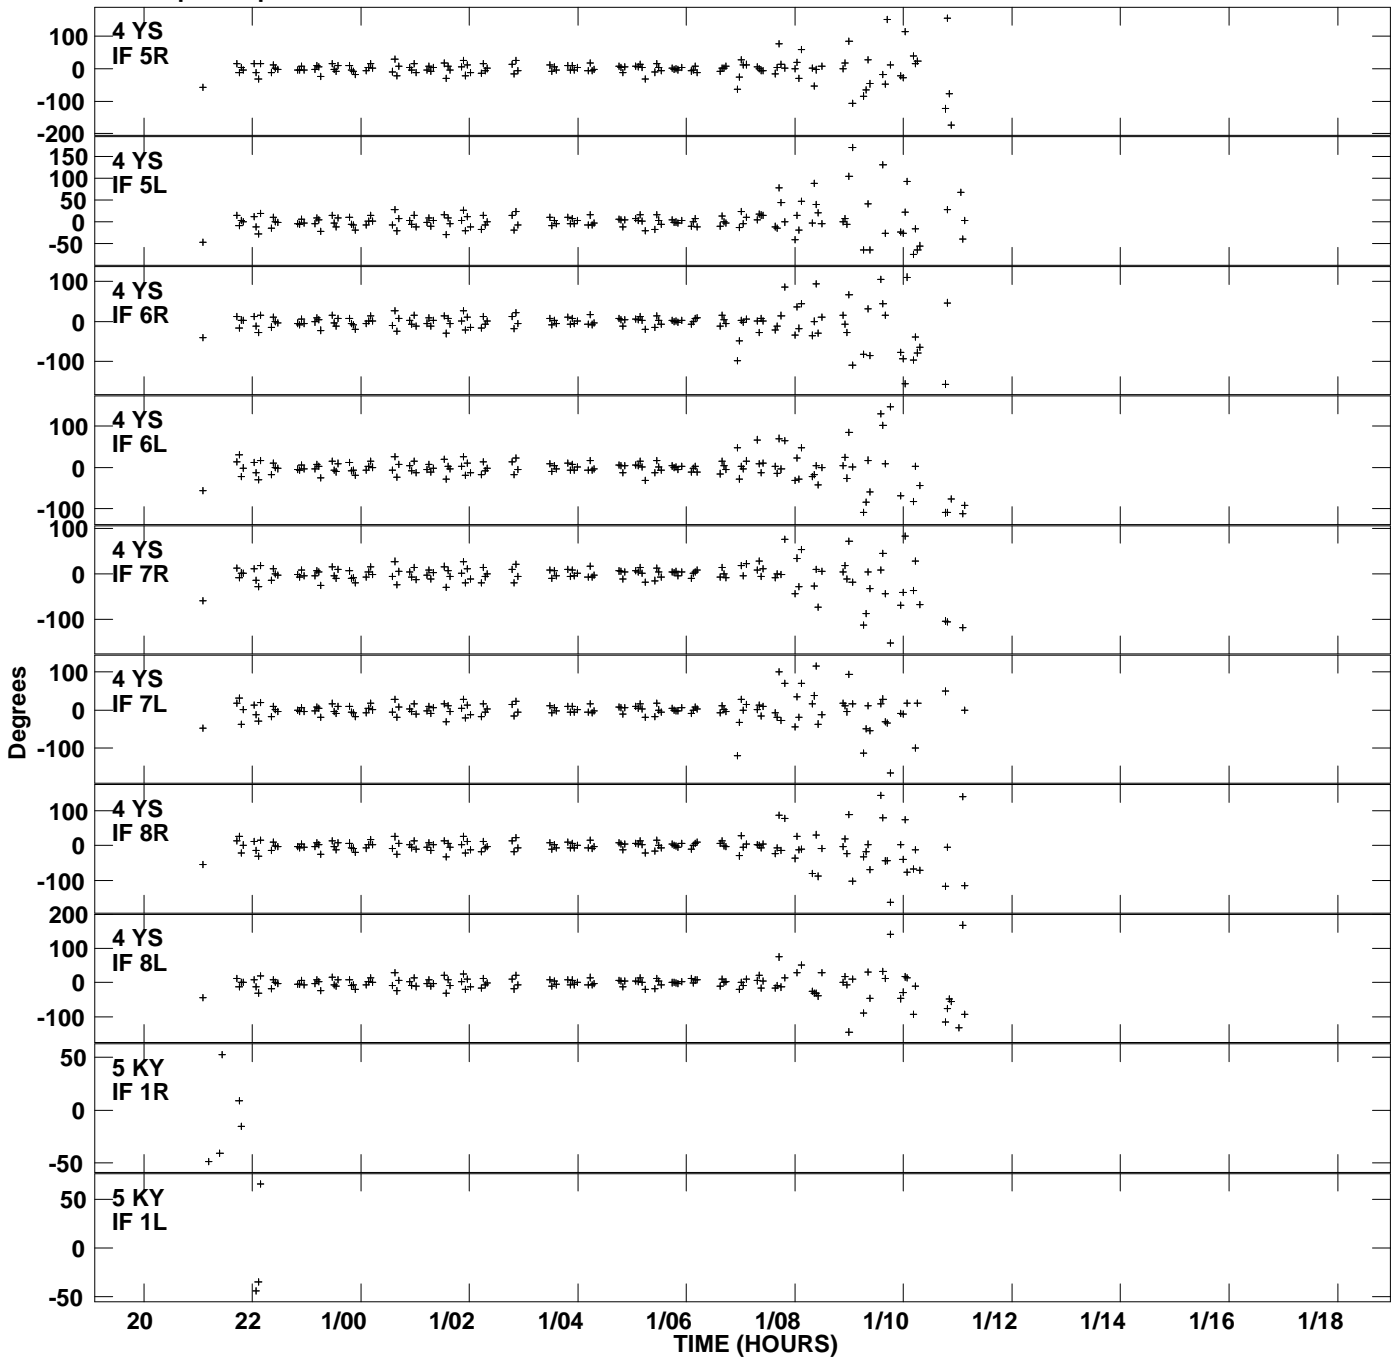

Plot file version 5 created 28-NOV-2014 22:37:34
Gain phs vs UTC time for CYG-A.MULTI.1
SN 1 Rpol & Lpol IF 1 - 8