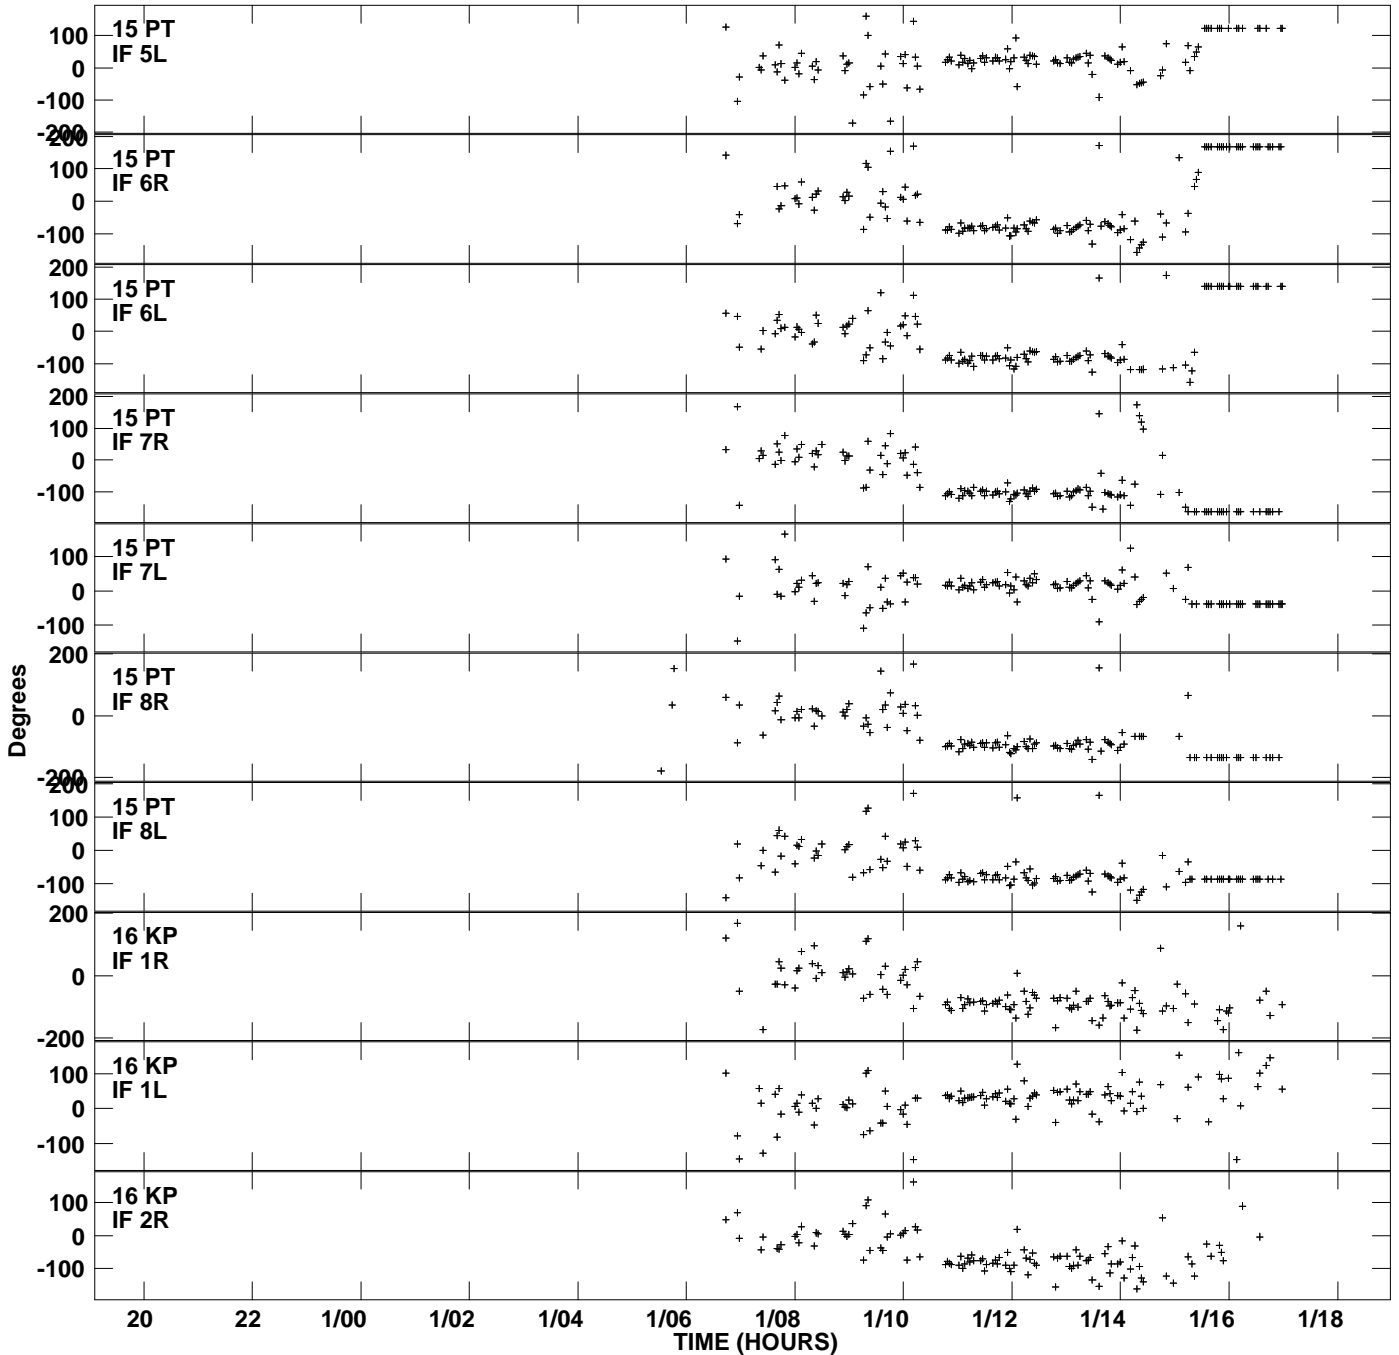

Plot file version 20 created 28-NOV-2014 22:37:34
Gain phs vs UTC time for CYG-A.MULTI.1
SN 1 Rpol & Lpol IF 1 - 8