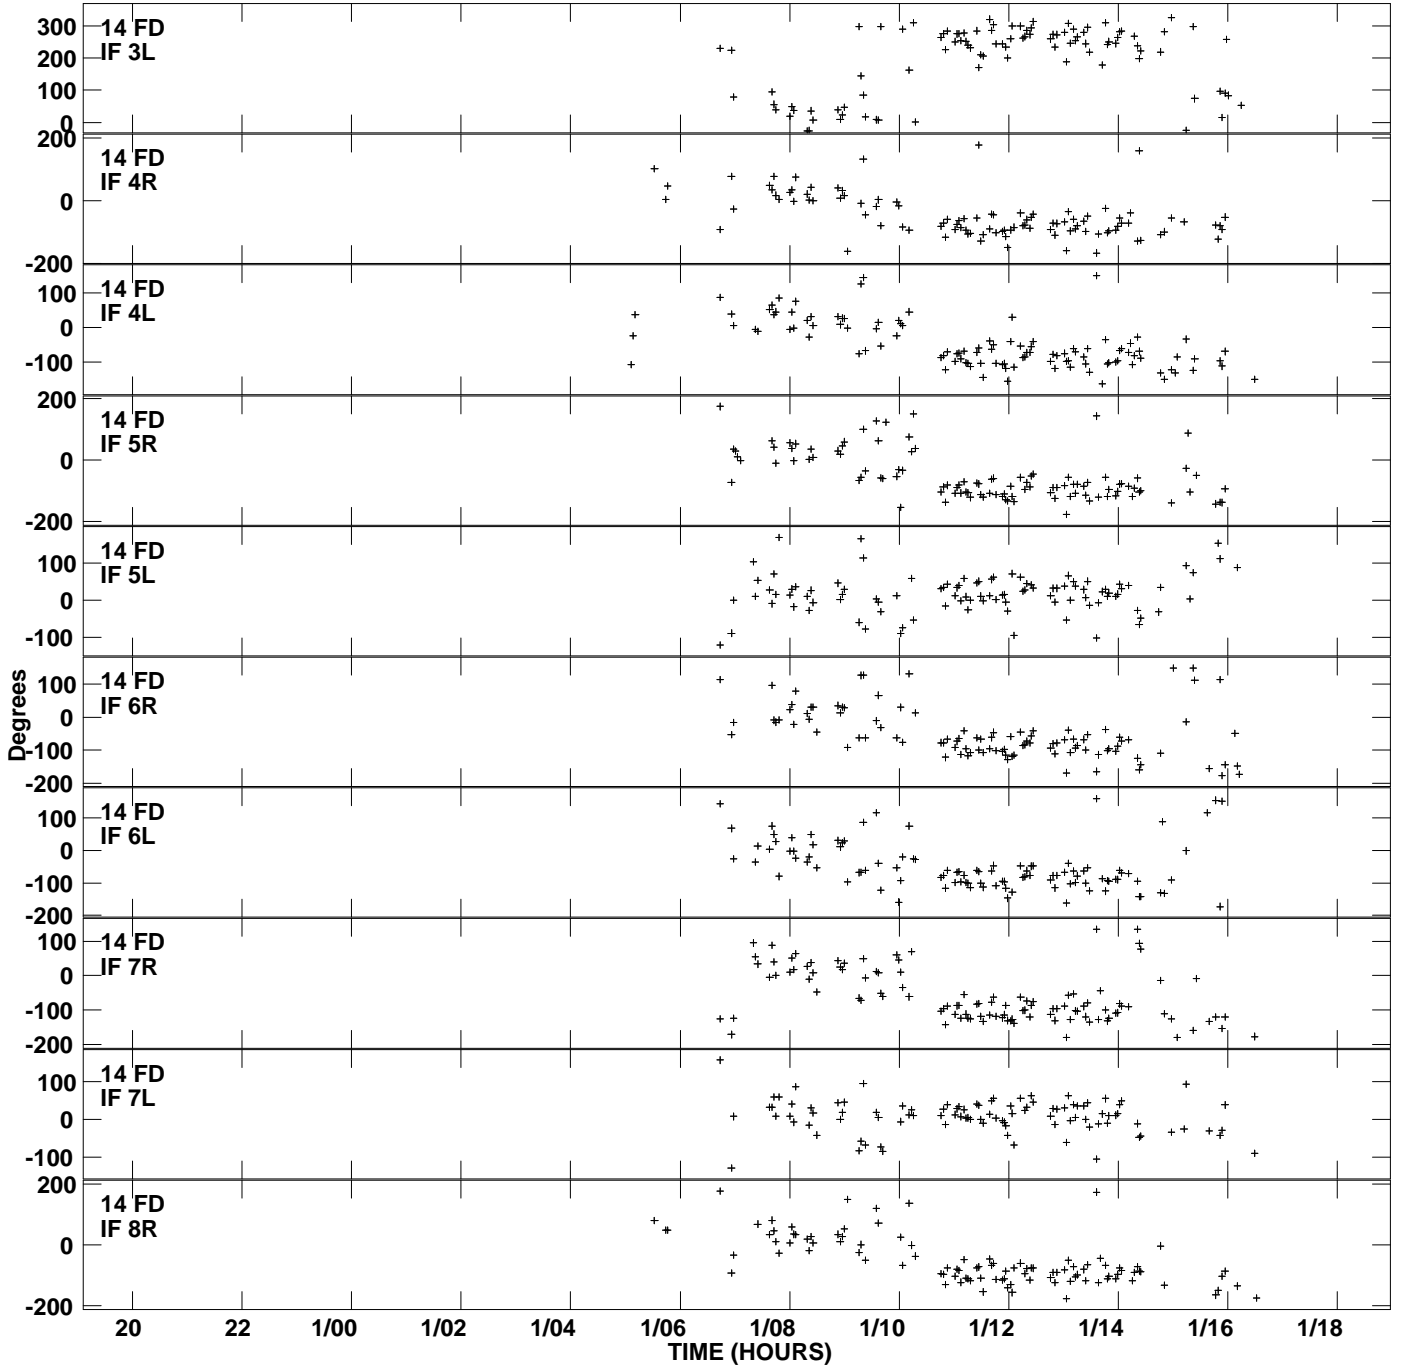

Plot file version 18 created 28-NOV-2014 22:37:34
Gain phs vs UTC time for CYG-A.MULTI.1
SN 1 Rpol & Lpol IF 1 - 8