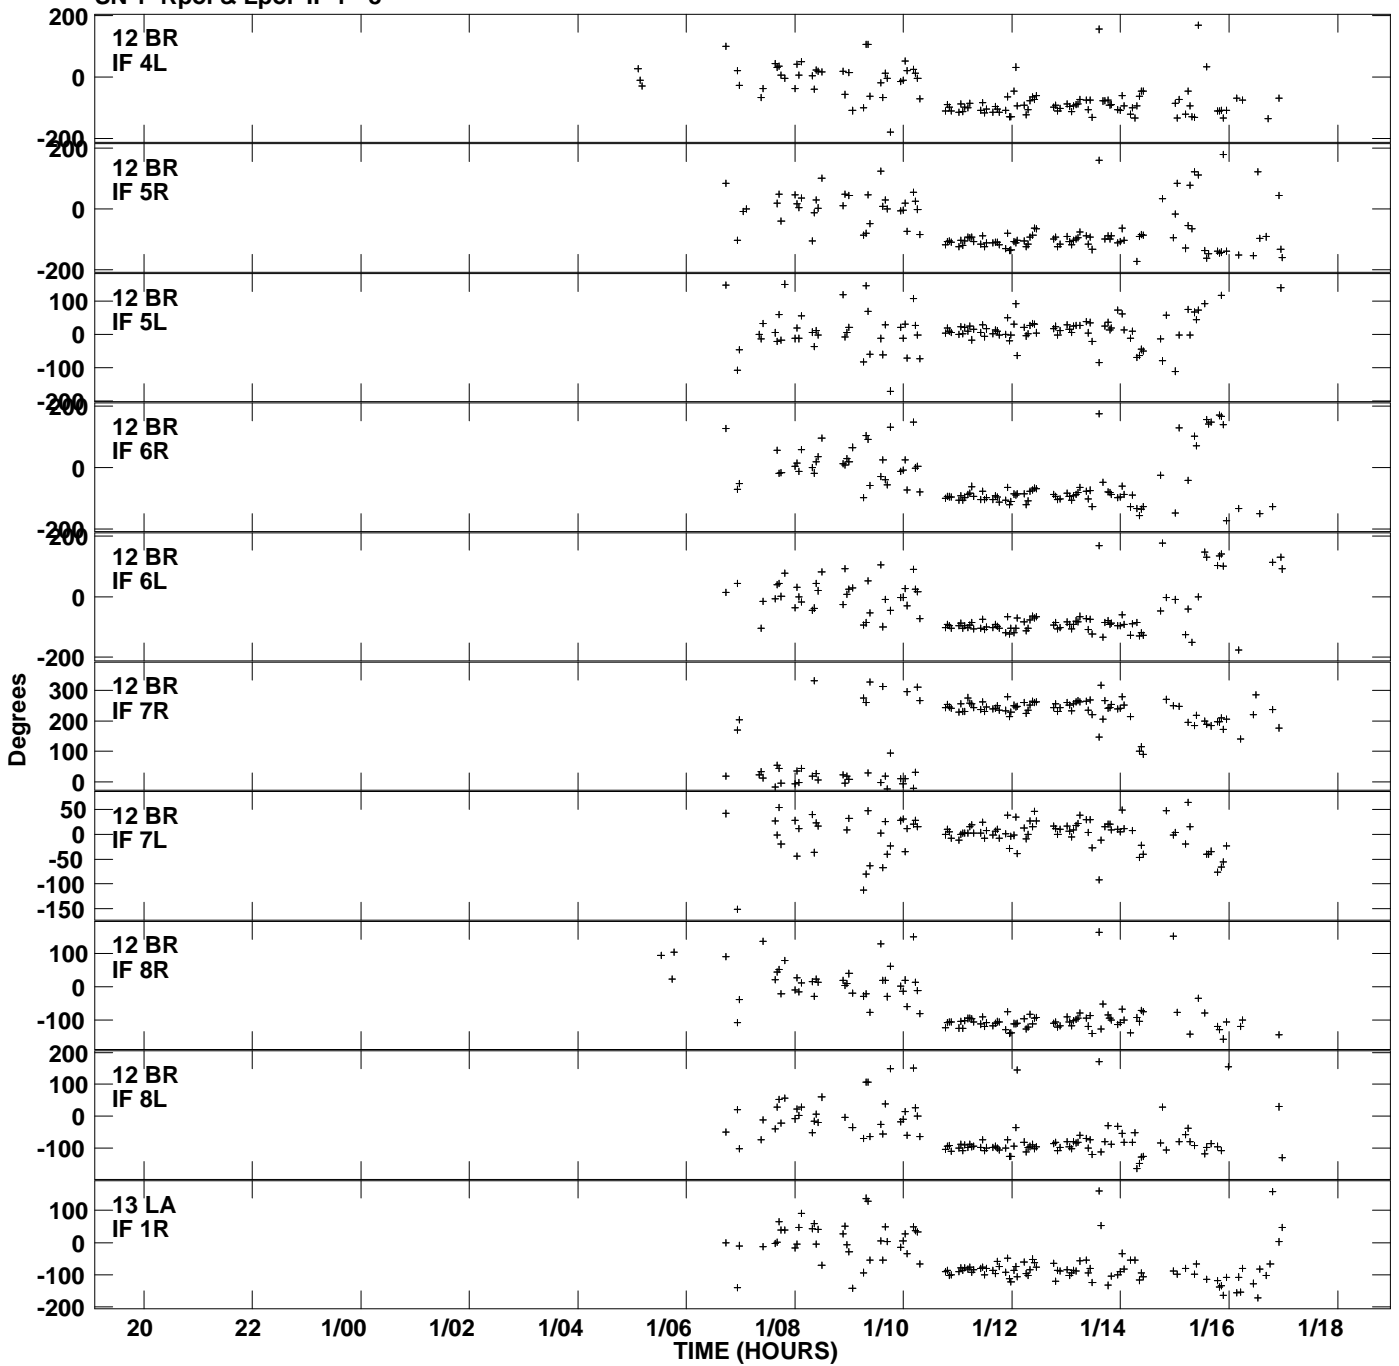

Plot file version 15 created 28-NOV-2014 22:37:34
Gain phs vs UTC time for CYG-A.MULTI.1
SN 1 Rpol & Lpol IF 1 - 8