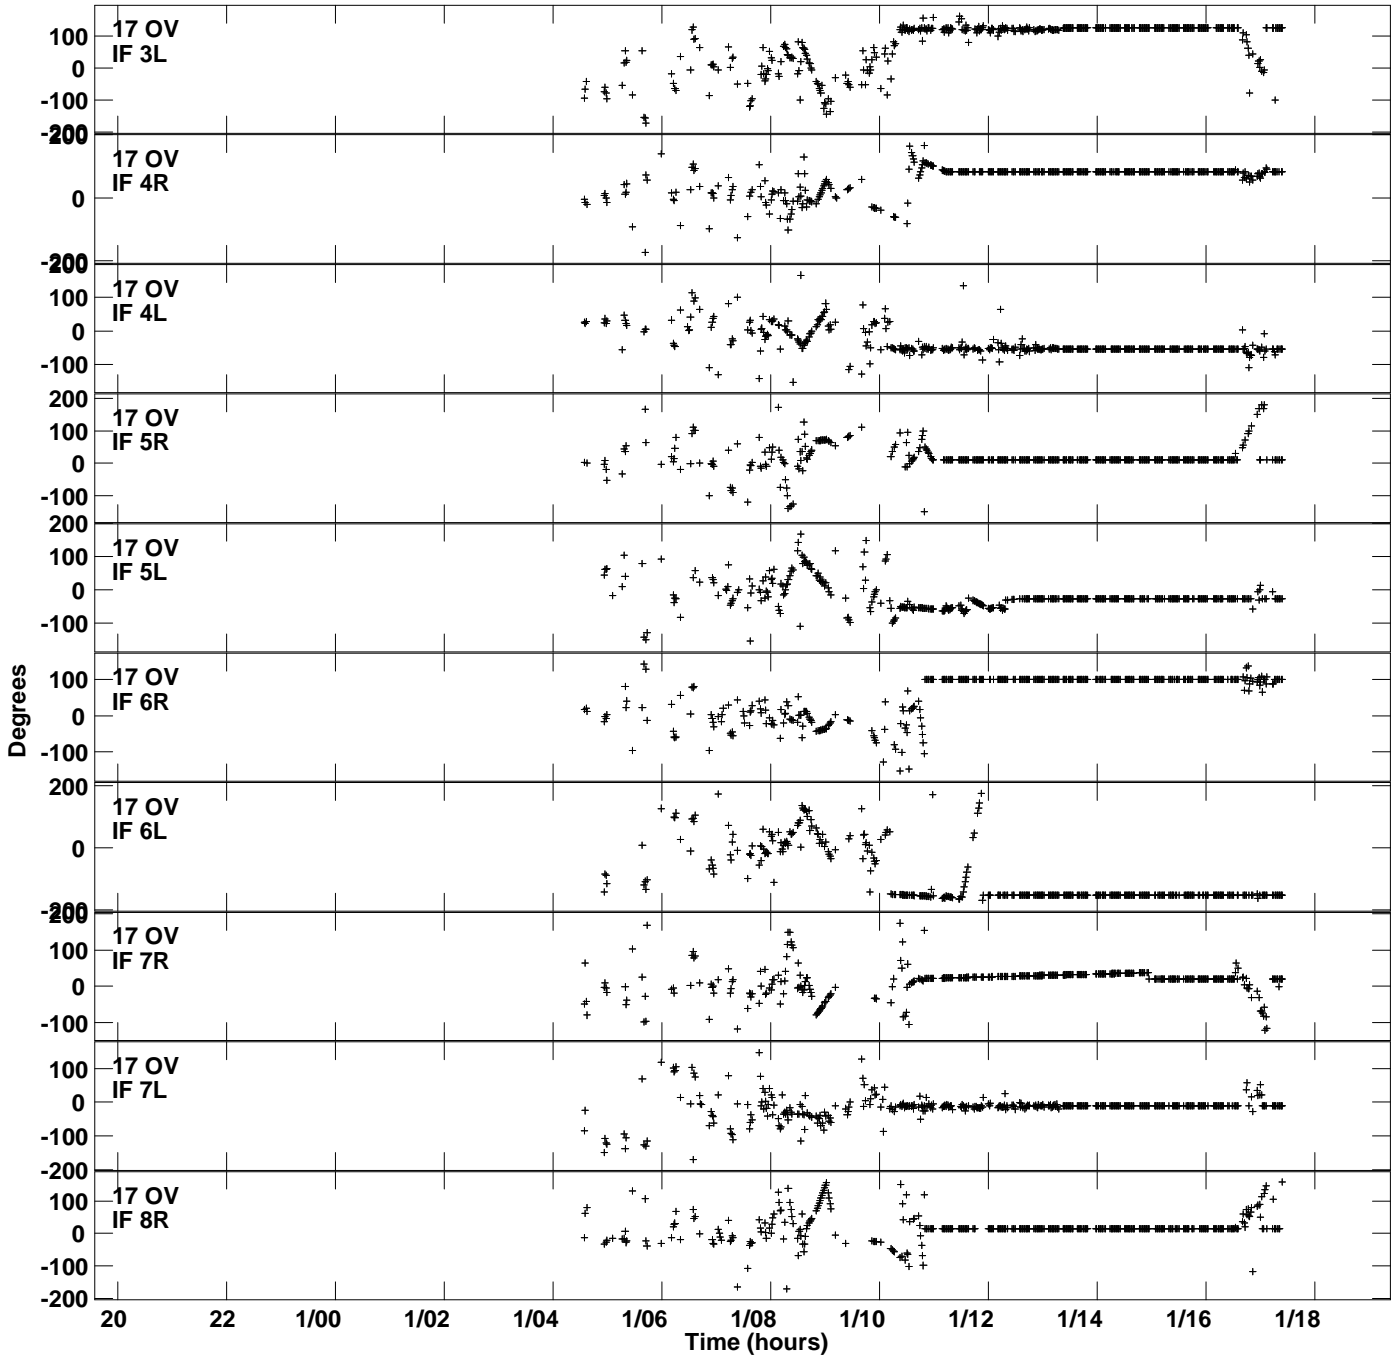

Plot file version 21 created 29-JAN-2016 22:53:45
Gain phs vs UTC time for CYG-A.MULTI.1
SN 1 Rpol & Lpol IF 1 - 8