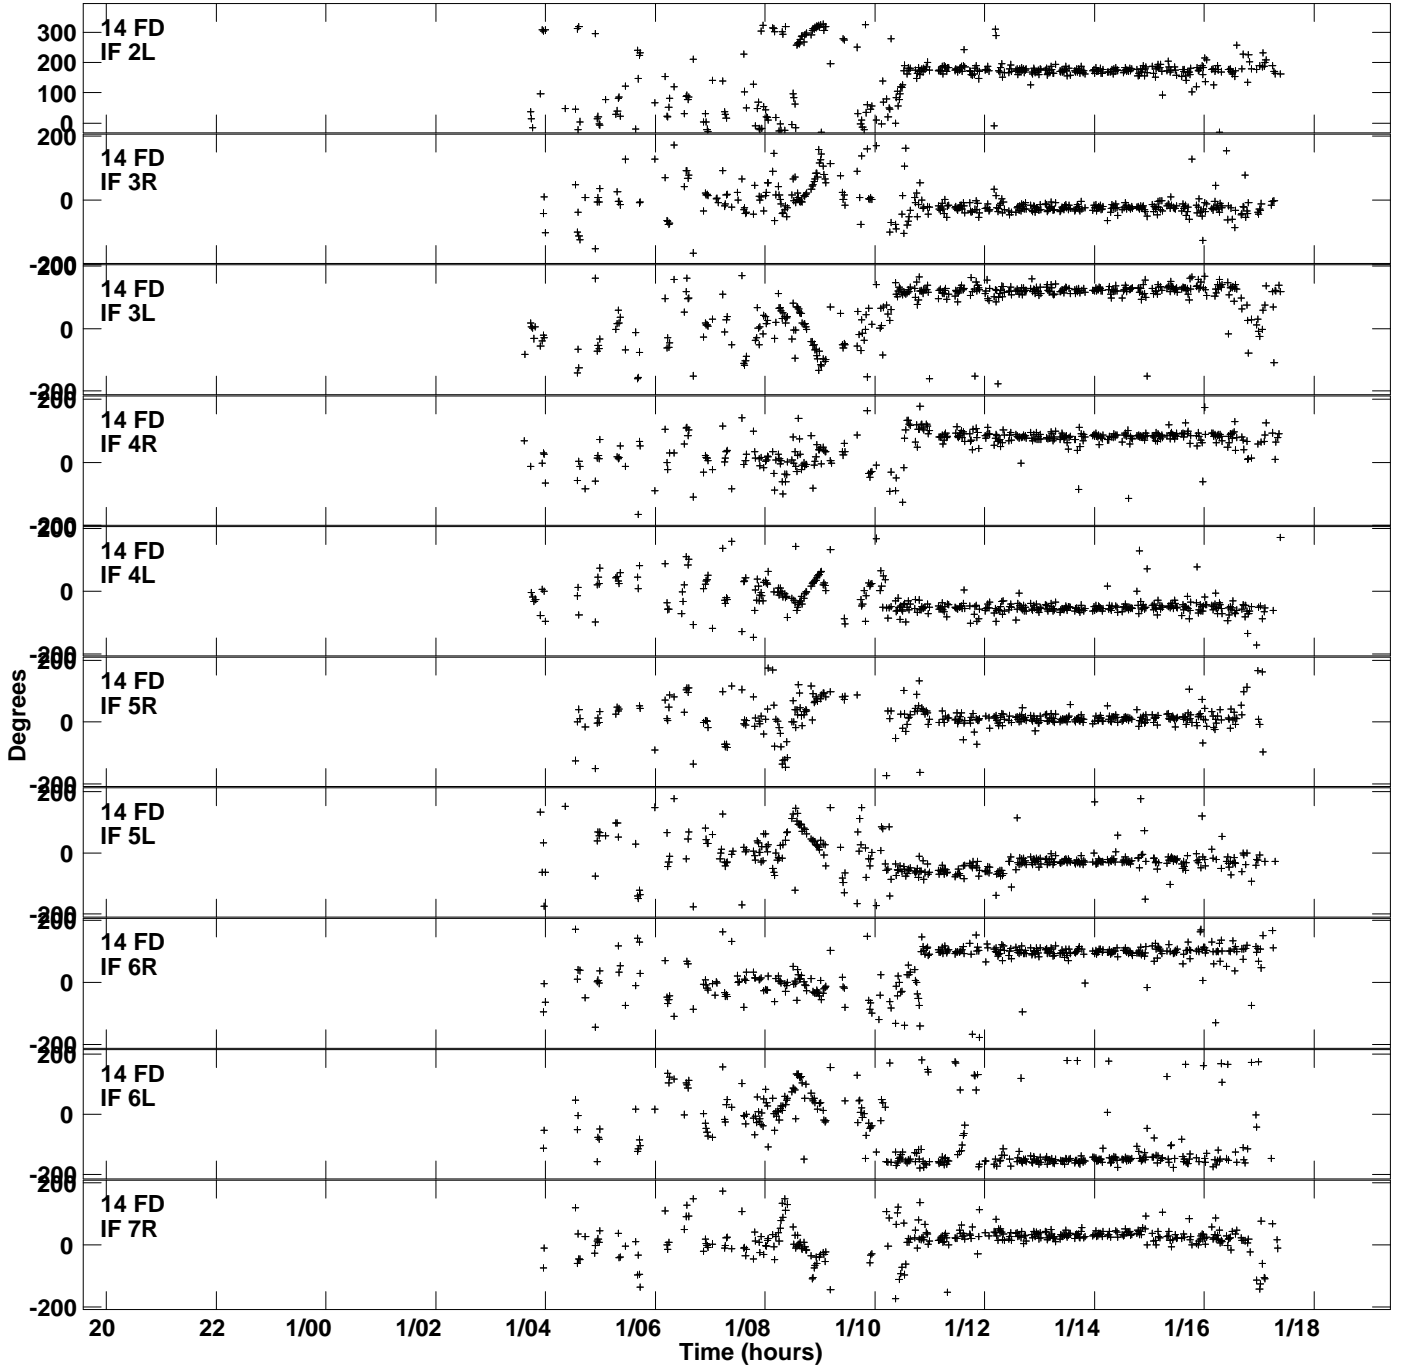

Plot file version 16 created 29-JAN-2016 22:53:45
Gain phs vs UTC time for CYG-A.MULTI.1
SN 1 Rpol & Lpol IF 1 - 8