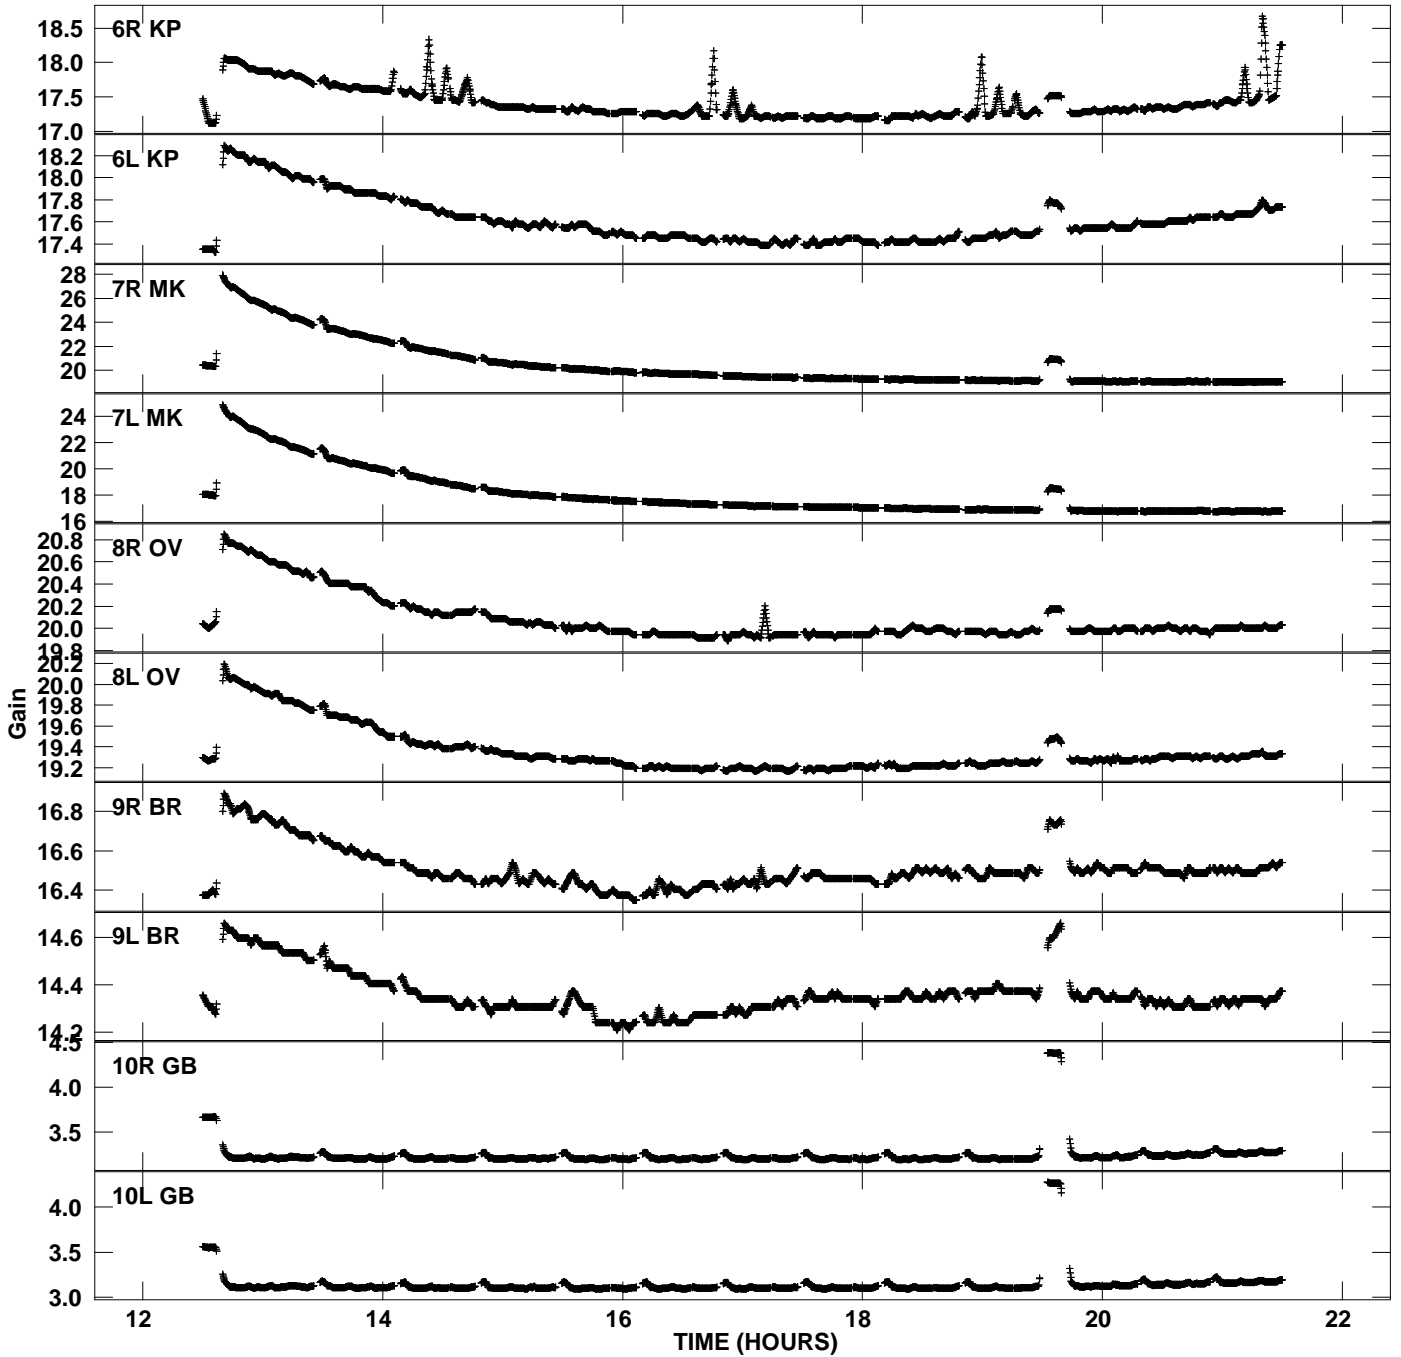

Plot file version 1 created 16-FEB-2008 07:23:46  
Gain amp vs UTC time for GC029\_1\_1.UVAVG.1  
CL 2 Rpol & Lpol IF 1

Plot file version 2 created 16-FEB-2008 07:23:46  
Gain amp vs UTC time for GC029\_1\_1.UVAVG.1  
CL 2 Rpol & Lpol IF 1

Plot file version 3 created 16-FEB-2008 07:23:46  
Gain amp vs UTC time for GC029\_1\_1.UVAVG.1  
CL 2 Rpol & Lpol IF 1

Plot file version 4 created 16-FEB-2008 07:23:46  
Gain amp vs UTC time for GC029\_1\_1.UVAVG.1  
CL 2 Rpol & Lpol IF 1