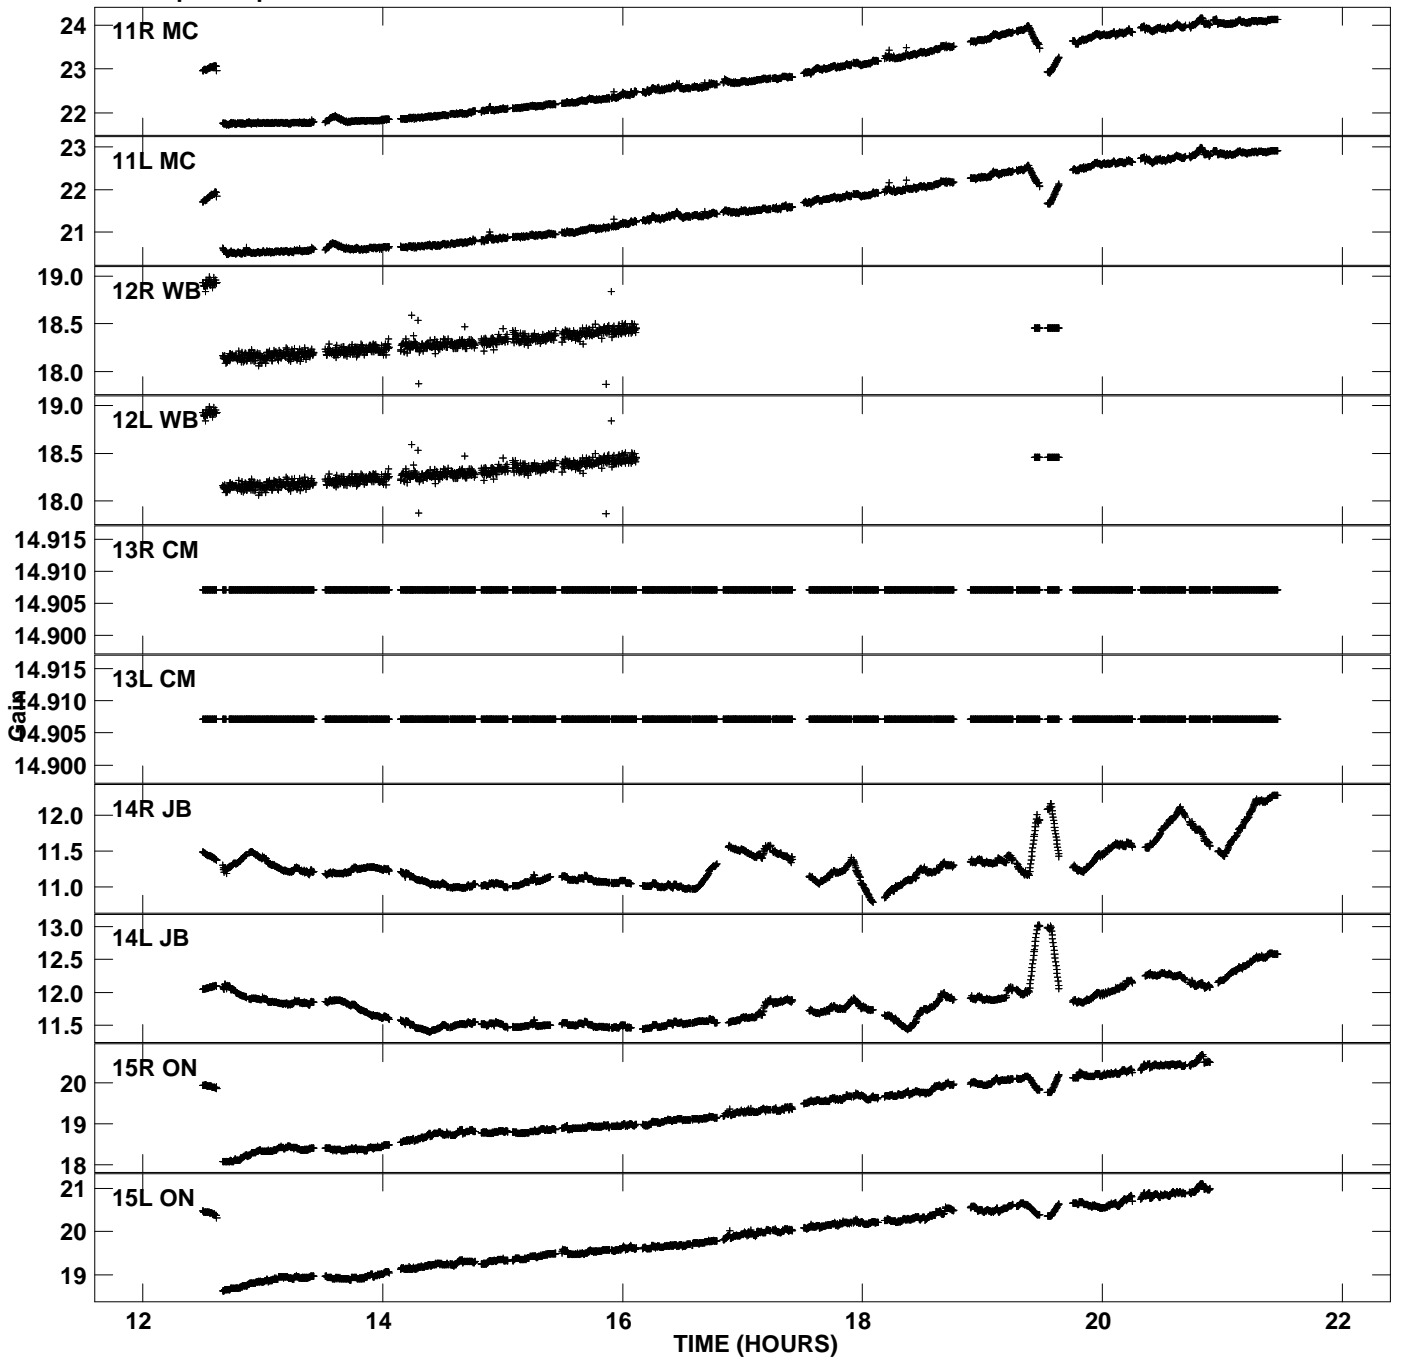

Plot file version 1 created 16-FEB-2008 07:23:46  
Gain amp vs UTC time for GC029\_1\_1.UVAVG.1  
CL 2 Rpol & Lpol IF 1

Plot file version 2 created 16-FEB-2008 07:23:46  
Gain amp vs UTC time for GC029\_1\_1.UVAVG.1  
CL 2 Rpol & Lpol IF 1

Plot file version 3 created 16-FEB-2008 07:23:46  
Gain amp vs UTC time for GC029\_1\_1.UVAVG.1  
CL 2 Rpol & Lpol IF 1

Plot file version 4 created 16-FEB-2008 07:23:46  
Gain amp vs UTC time for GC029\_1\_1.UVAVG.1  
CL 2 Rpol & Lpol IF 1