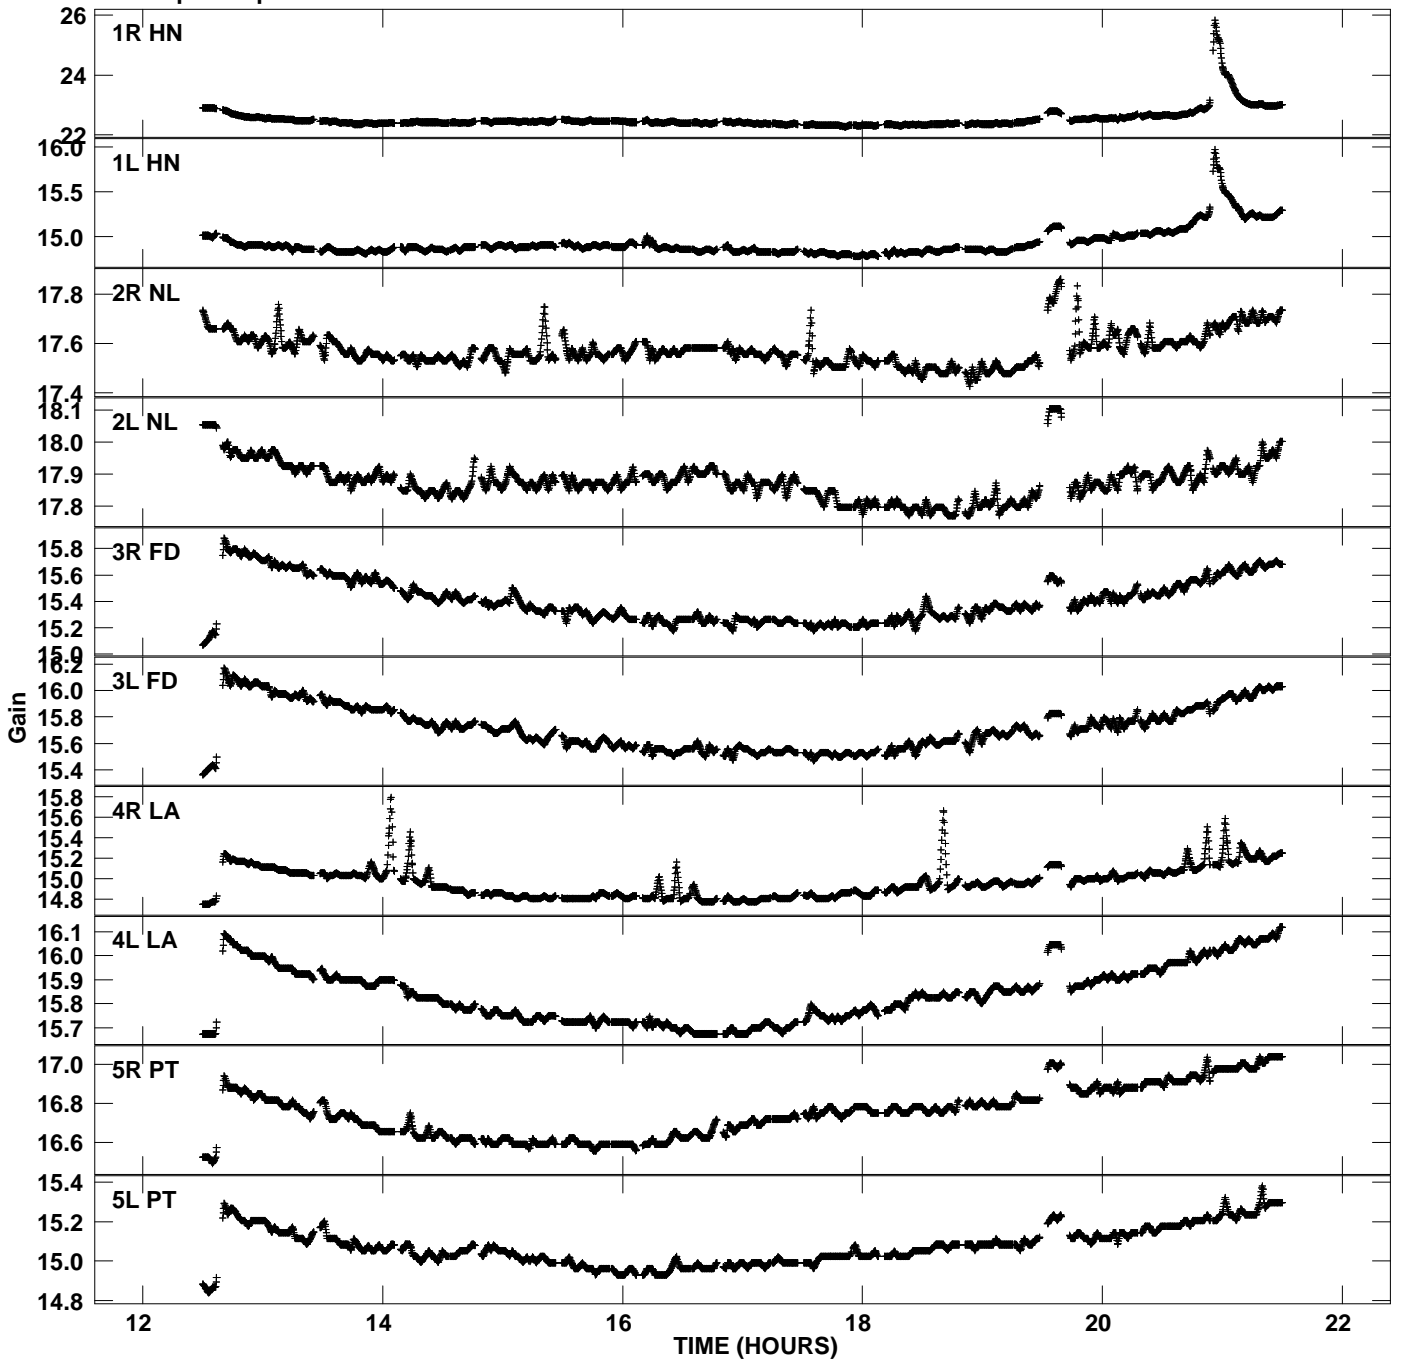

Plot file version 1 created 16-FEB-2008 07:23:46  
Gain amp vs UTC time for GC029\_1\_1.UVAVG.1  
CL 2 Rpol & Lpol IF 1

Plot file version 2 created 16-FEB-2008 07:23:46  
Gain amp vs UTC time for GC029\_1\_1.UVAVG.1  
CL 2 Rpol & Lpol IF 1

Plot file version 3 created 16-FEB-2008 07:23:46  
Gain amp vs UTC time for GC029\_1\_1.UVAVG.1  
CL 2 Rpol & Lpol IF 1

Plot file version 4 created 16-FEB-2008 07:23:46  
Gain amp vs UTC time for GC029\_1\_1.UVAVG.1  
CL 2 Rpol & Lpol IF 1