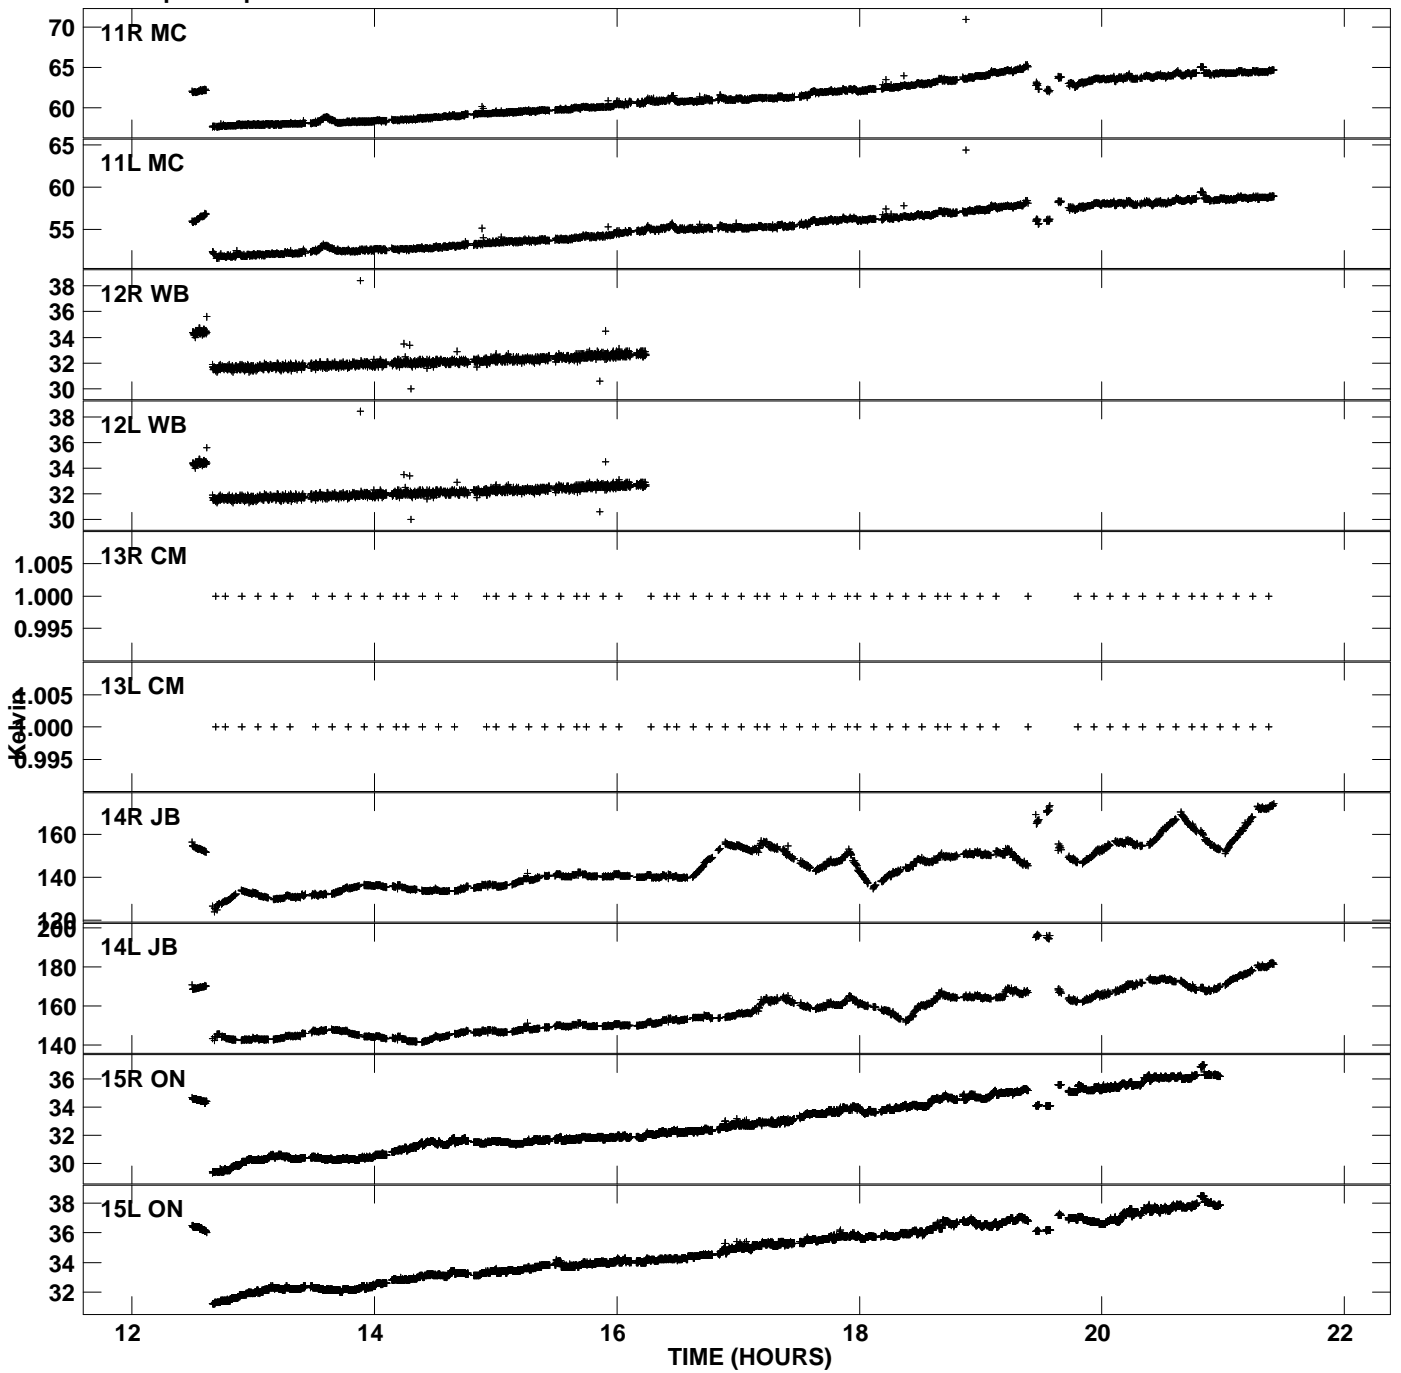

Plot file version 1 created 16-FEB-2008 07:23:37
Tsyst vs UTC time for GC029_1_1.UVAVG.1
TY 1 Rpol & Lpol IF 1

Plot file version 2 created 16-FEB-2008 07:23:37
Tsyst vs UTC time for GC029_1_1.UVAVG.1
TY 1 Rpol & Lpol IF 1

Plot file version 3 created 16-FEB-2008 07:23:37
 Tsys vs UTC time for GC029_1_1.UVAVG.1
 TY 1 Rpol & Lpol IF 1

Plot file version 4 created 16-FEB-2008 07:23:38
Tsys vs UTC time for GC029_1_1.UVAVG.1
TY 1 Rpol & Lpol IF 1