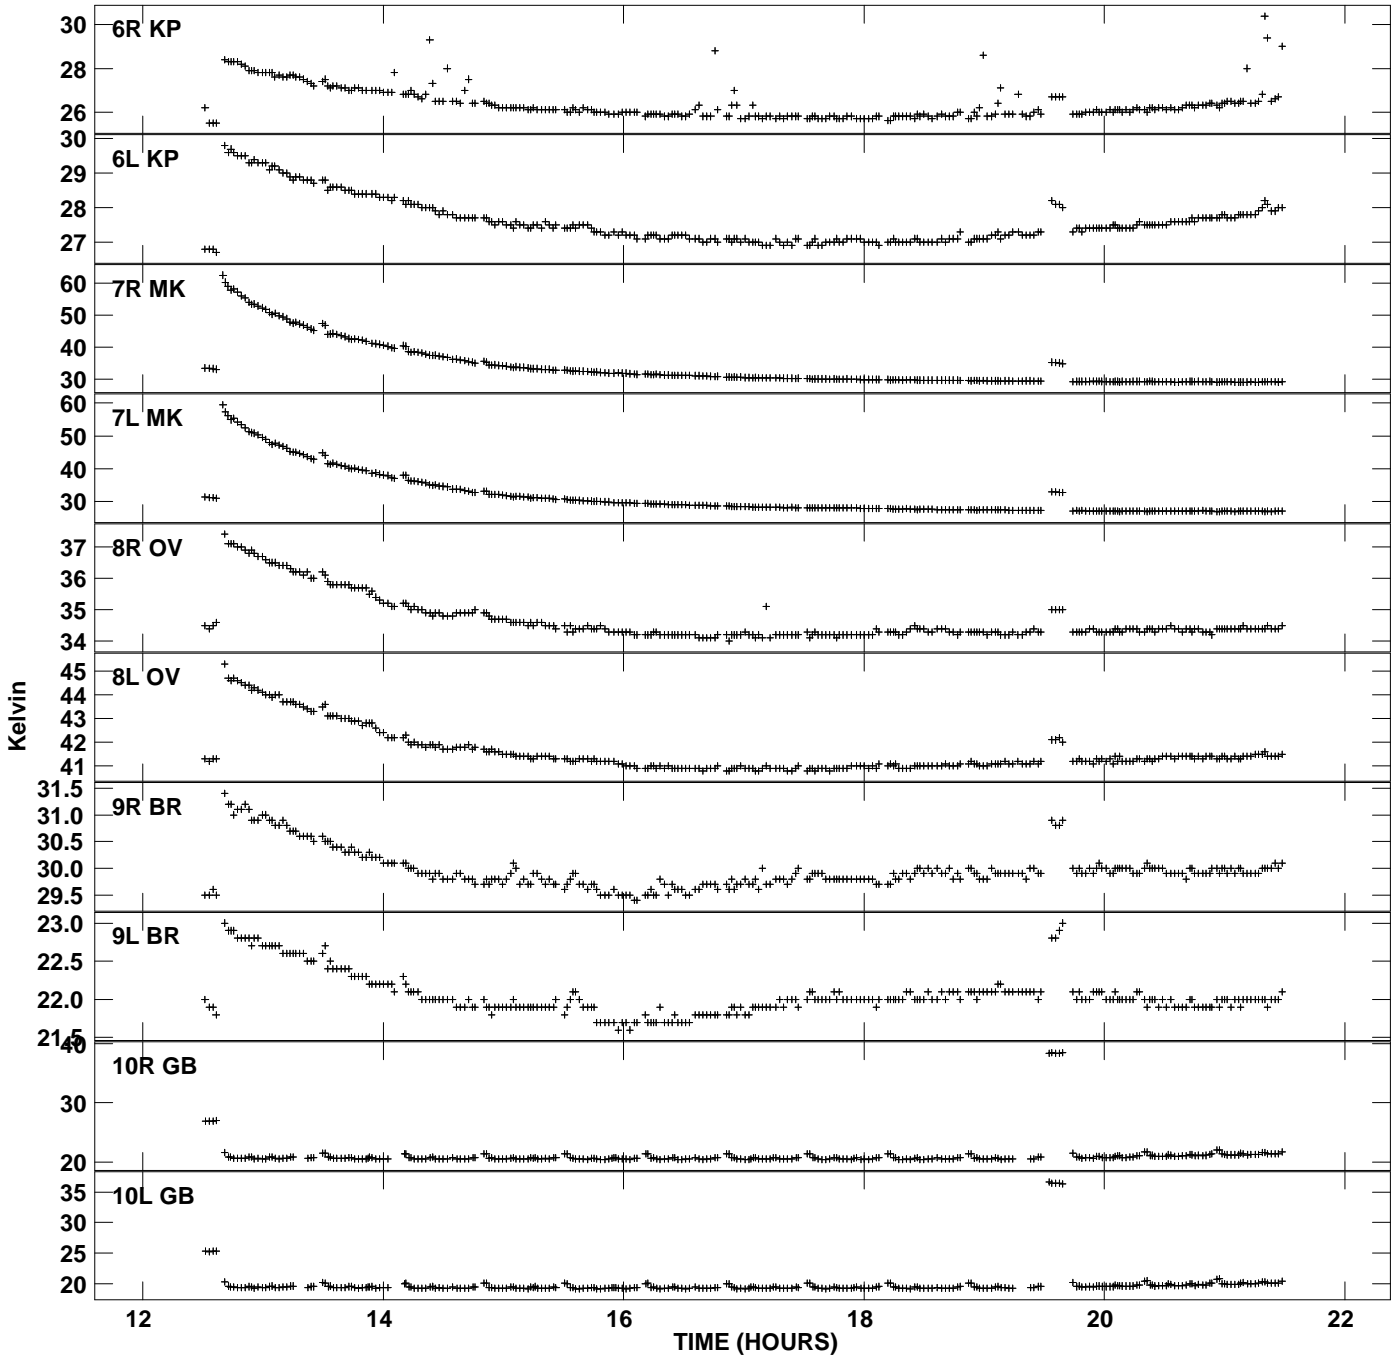

Plot file version 1 created 16-FEB-2008 07:23:37
Tsyst vs UTC time for GC029_1_1.UVAVG.1
TY 1 Rpol & Lpol IF 1

Plot file version 2 created 16-FEB-2008 07:23:37
Tsyst vs UTC time for GC029_1_1.UVAVG.1
TY 1 Rpol & Lpol IF 1

Plot file version 3 created 16-FEB-2008 07:23:37
 Tsys vs UTC time for GC029_1_1.UVAVG.1
 TY 1 Rpol & Lpol IF 1

Plot file version 4 created 16-FEB-2008 07:23:38
Tsys vs UTC time for GC029_1_1.UVAVG.1
TY 1 Rpol & Lpol IF 1