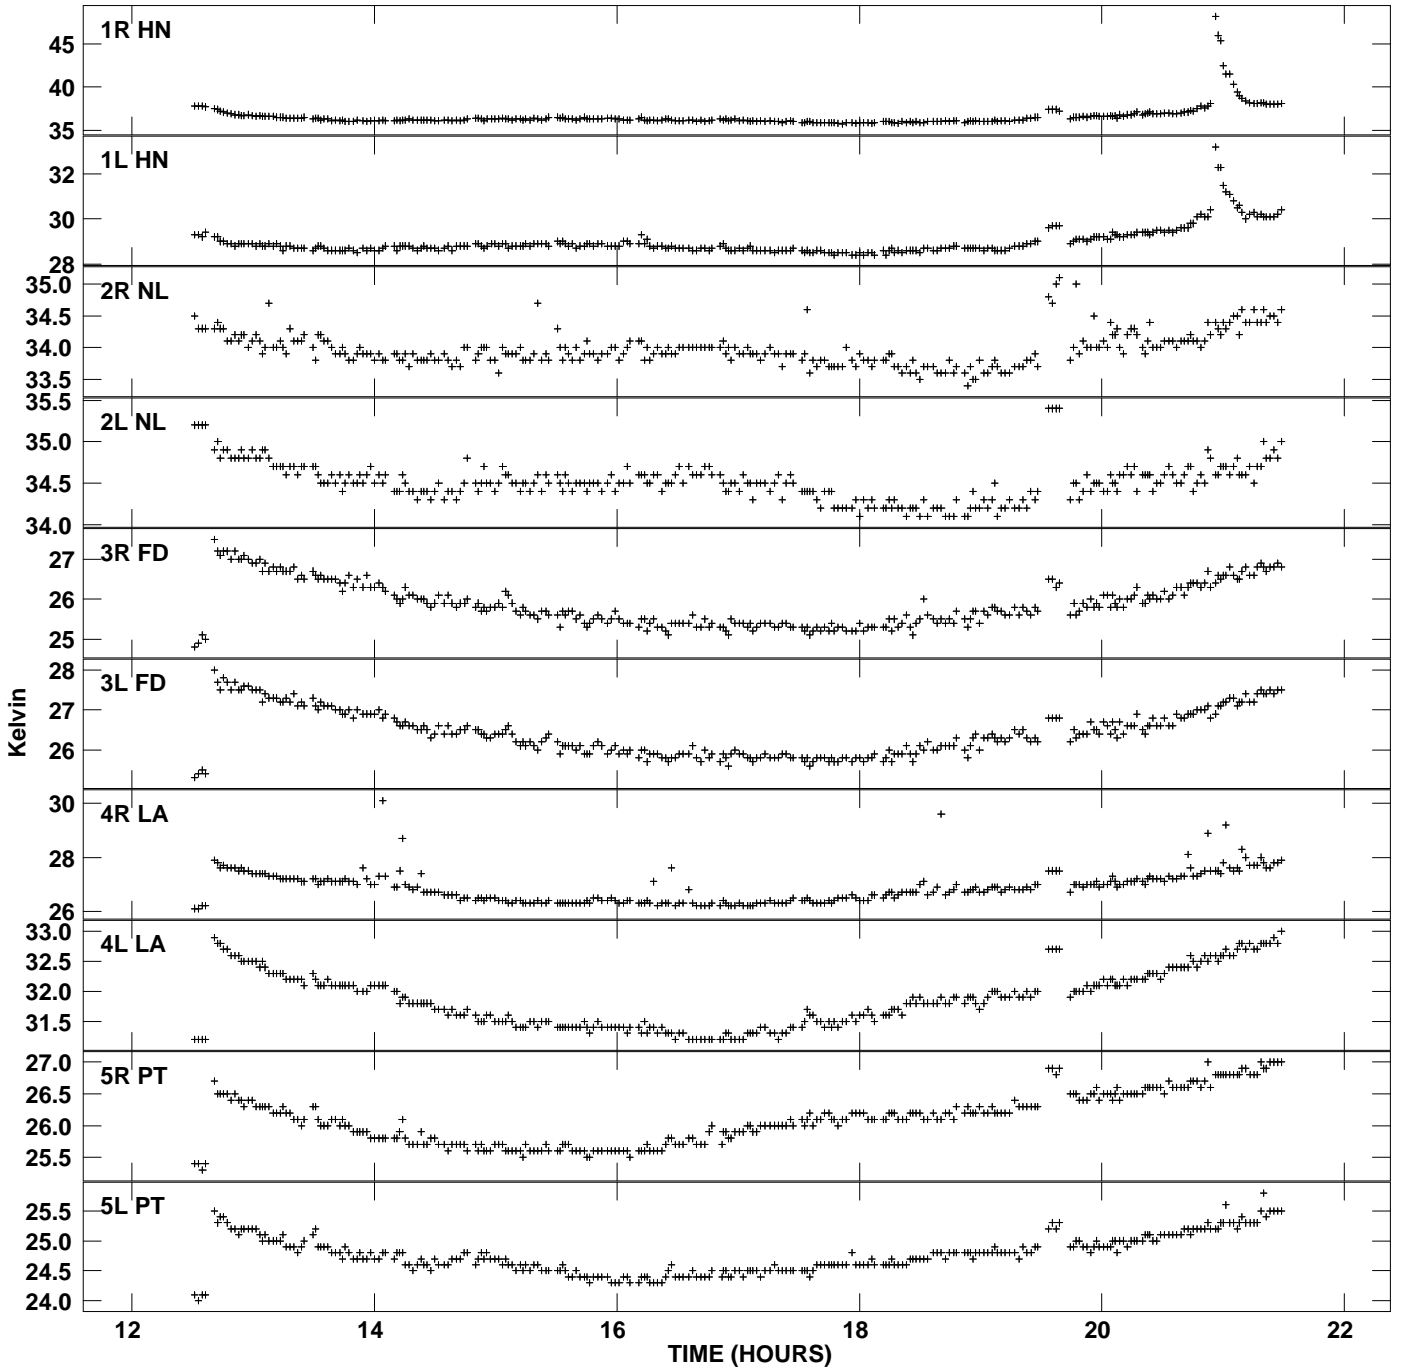

Plot file version 1 created 16-FEB-2008 07:23:37
Tsyst vs UTC time for GC029_1_1.UVAVG.1
TY 1 Rpol & Lpol IF 1

Plot file version 2 created 16-FEB-2008 07:23:37
Tsyst vs UTC time for GC029_1_1.UVAVG.1
TY 1 Rpol & Lpol IF 1

Plot file version 3 created 16-FEB-2008 07:23:37
 Tsys vs UTC time for GC029_1_1.UVAVG.1
 TY 1 Rpol & Lpol IF 1

Plot file version 4 created 16-FEB-2008 07:23:38
Tsys vs UTC time for GC029_1_1.UVAVG.1
TY 1 Rpol & Lpol IF 1