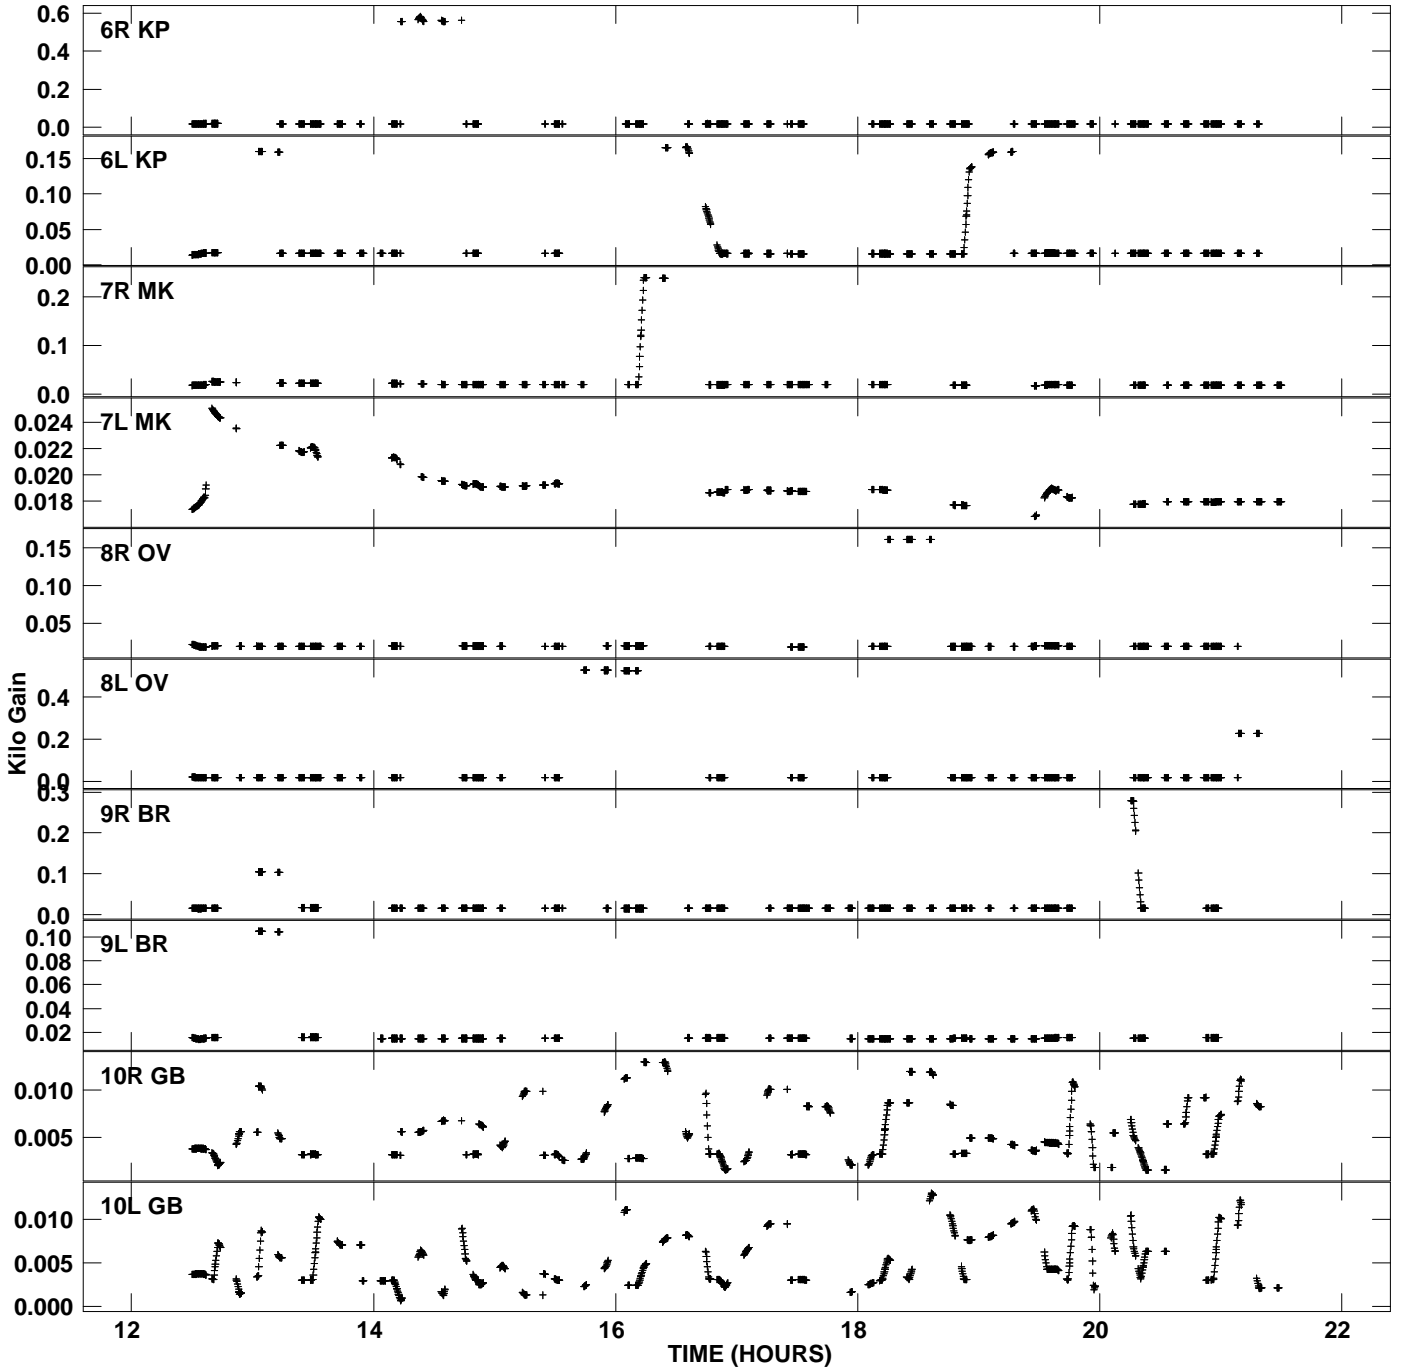

Plot file version 2 created 19-FEB-2008 01:03:21
Gain amp vs UTC time for GC029_1_2.TMP.1
CL 4 Rpol & Lpol IF 1

Plot file version 4 created 19-FEB-2008 01:03:21
Gain amp vs UTC time for GC029_1_2.TMP.1
CL 4 Rpol & Lpol IF 1