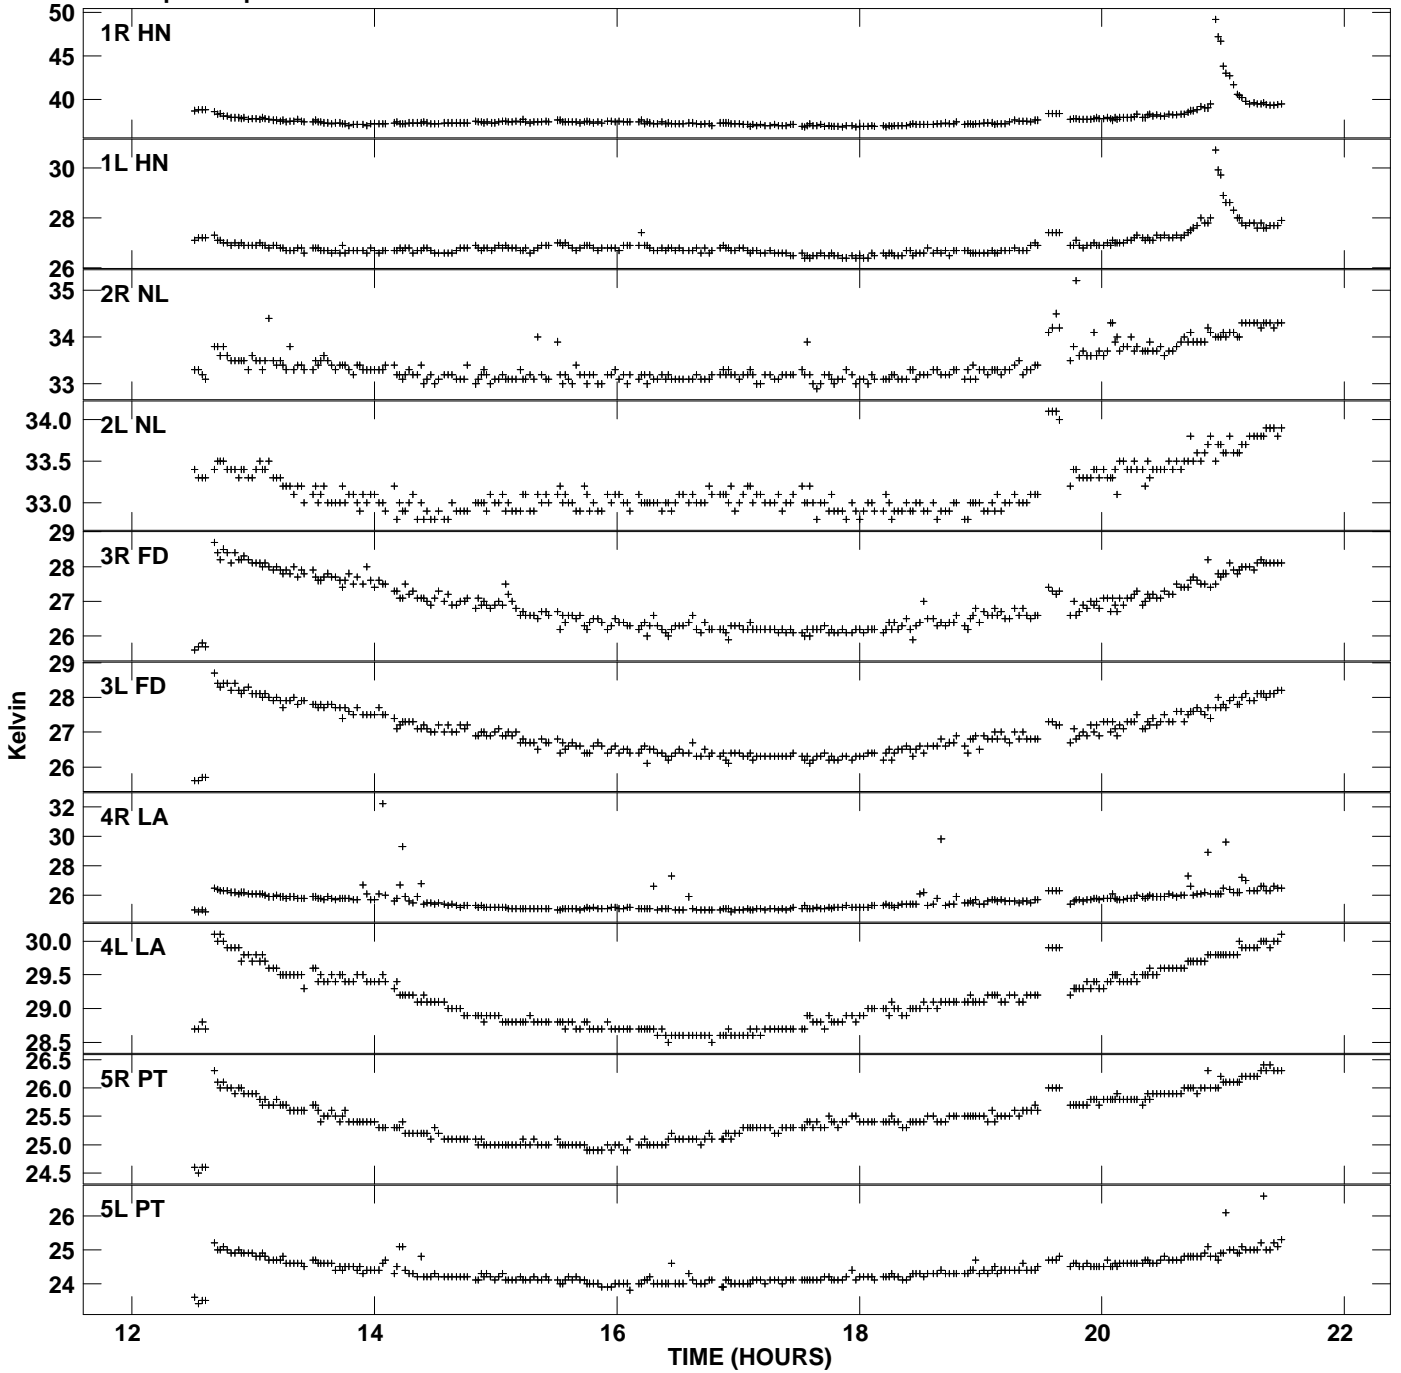

Plot file version 1 created 17-FEB-2008 12:12:44
Tsyst vs UTC time for GC029_1_2.UVAVG.1
TY 1 Rpol & Lpol IF 1

Plot file version 2 created 17-FEB-2008 12:12:44
Tsyst vs UTC time for GC029_1_2.UVAVG.1
TY 1 Rpol & Lpol IF 1

Plot file version 3 created 17-FEB-2008 12:12:44
Tsys vs UTC time for GC029_1_2.UVAVG.1
TY 1 Rpol & Lpol IF 1

Plot file version 4 created 17-FEB-2008 12:12:44
Tsys vs UTC time for GC029_1_2.UVAVG.1
TY 1 Rpol & Lpol IF 1