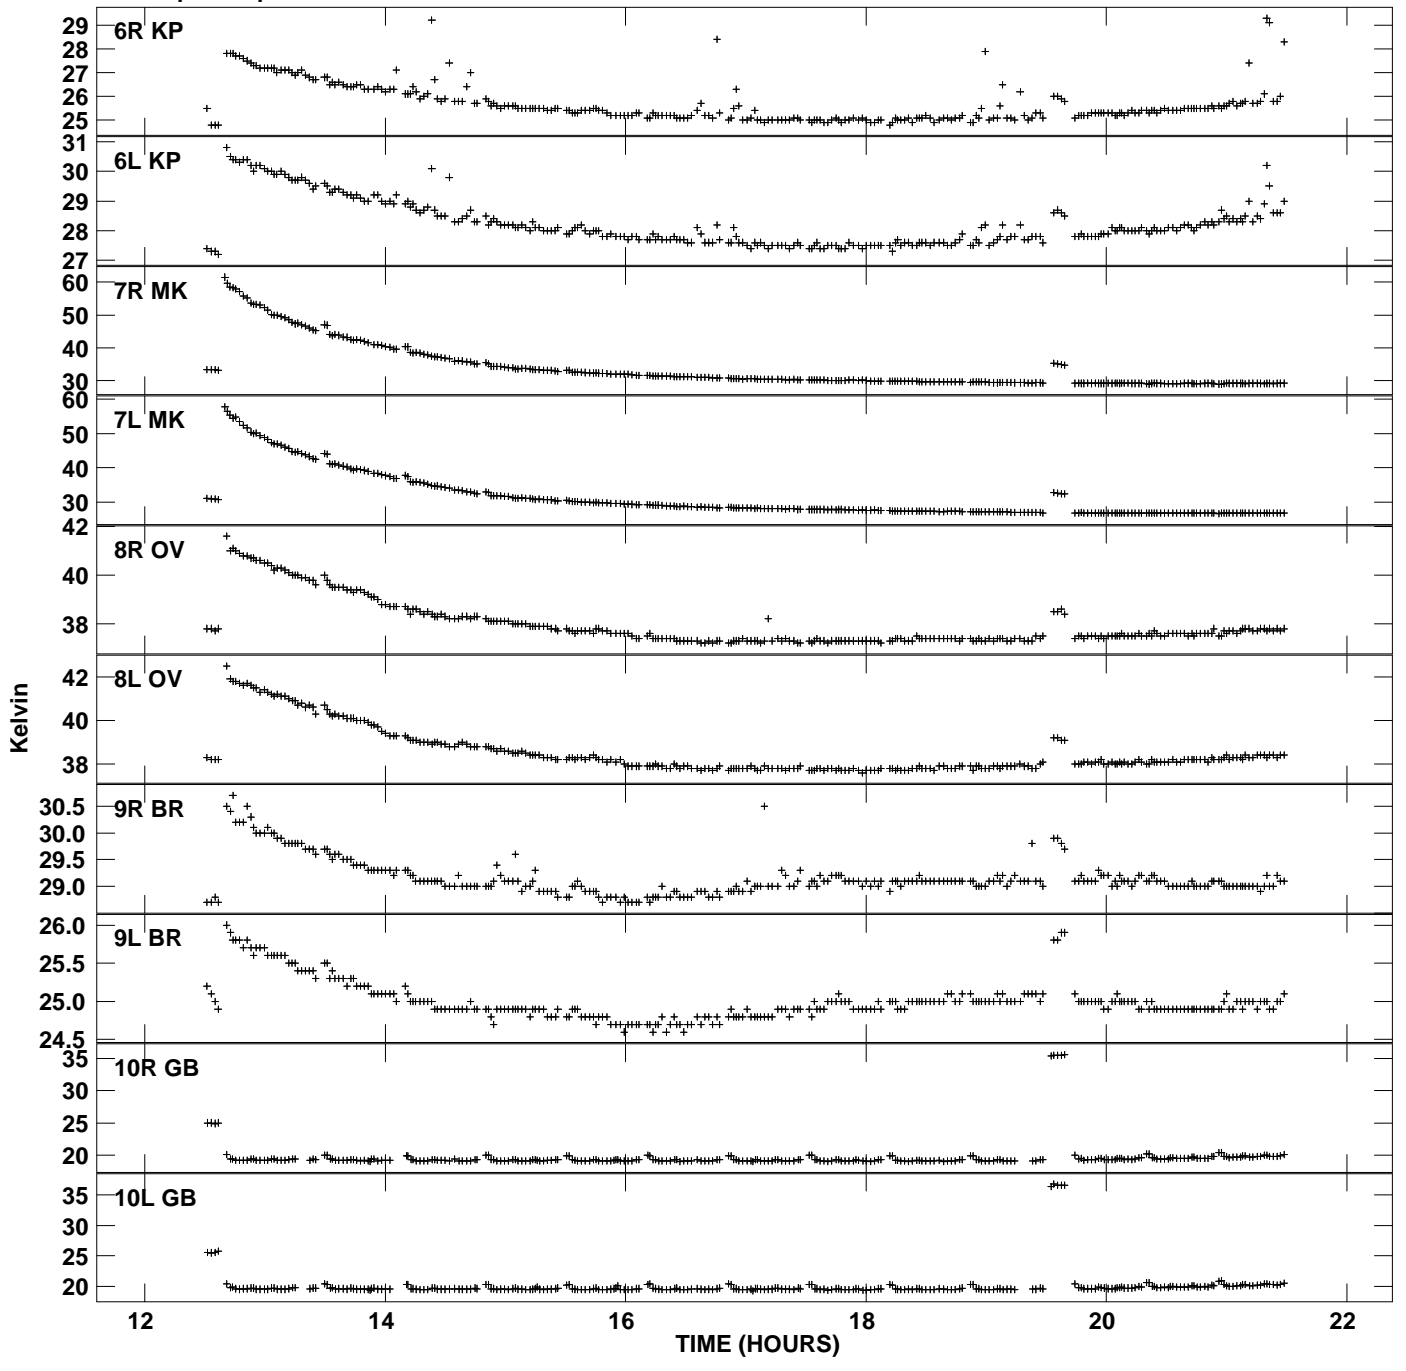

Plot file version 1 created 17-FEB-2008 12:12:44
Tsyst vs UTC time for GC029_1_2.UVAVG.1
TY 1 Rpol & Lpol IF 1

Plot file version 2 created 17-FEB-2008 12:12:44
Tsyst vs UTC time for GC029_1_2.UVAVG.1
TY 1 Rpol & Lpol IF 1

Plot file version 3 created 17-FEB-2008 12:12:44
Tsys vs UTC time for GC029_1_2.UVAVG.1
TY 1 Rpol & Lpol IF 1

Plot file version 4 created 17-FEB-2008 12:12:44
Tsys vs UTC time for GC029_1_2.UVAVG.1
TY 1 Rpol & Lpol IF 1