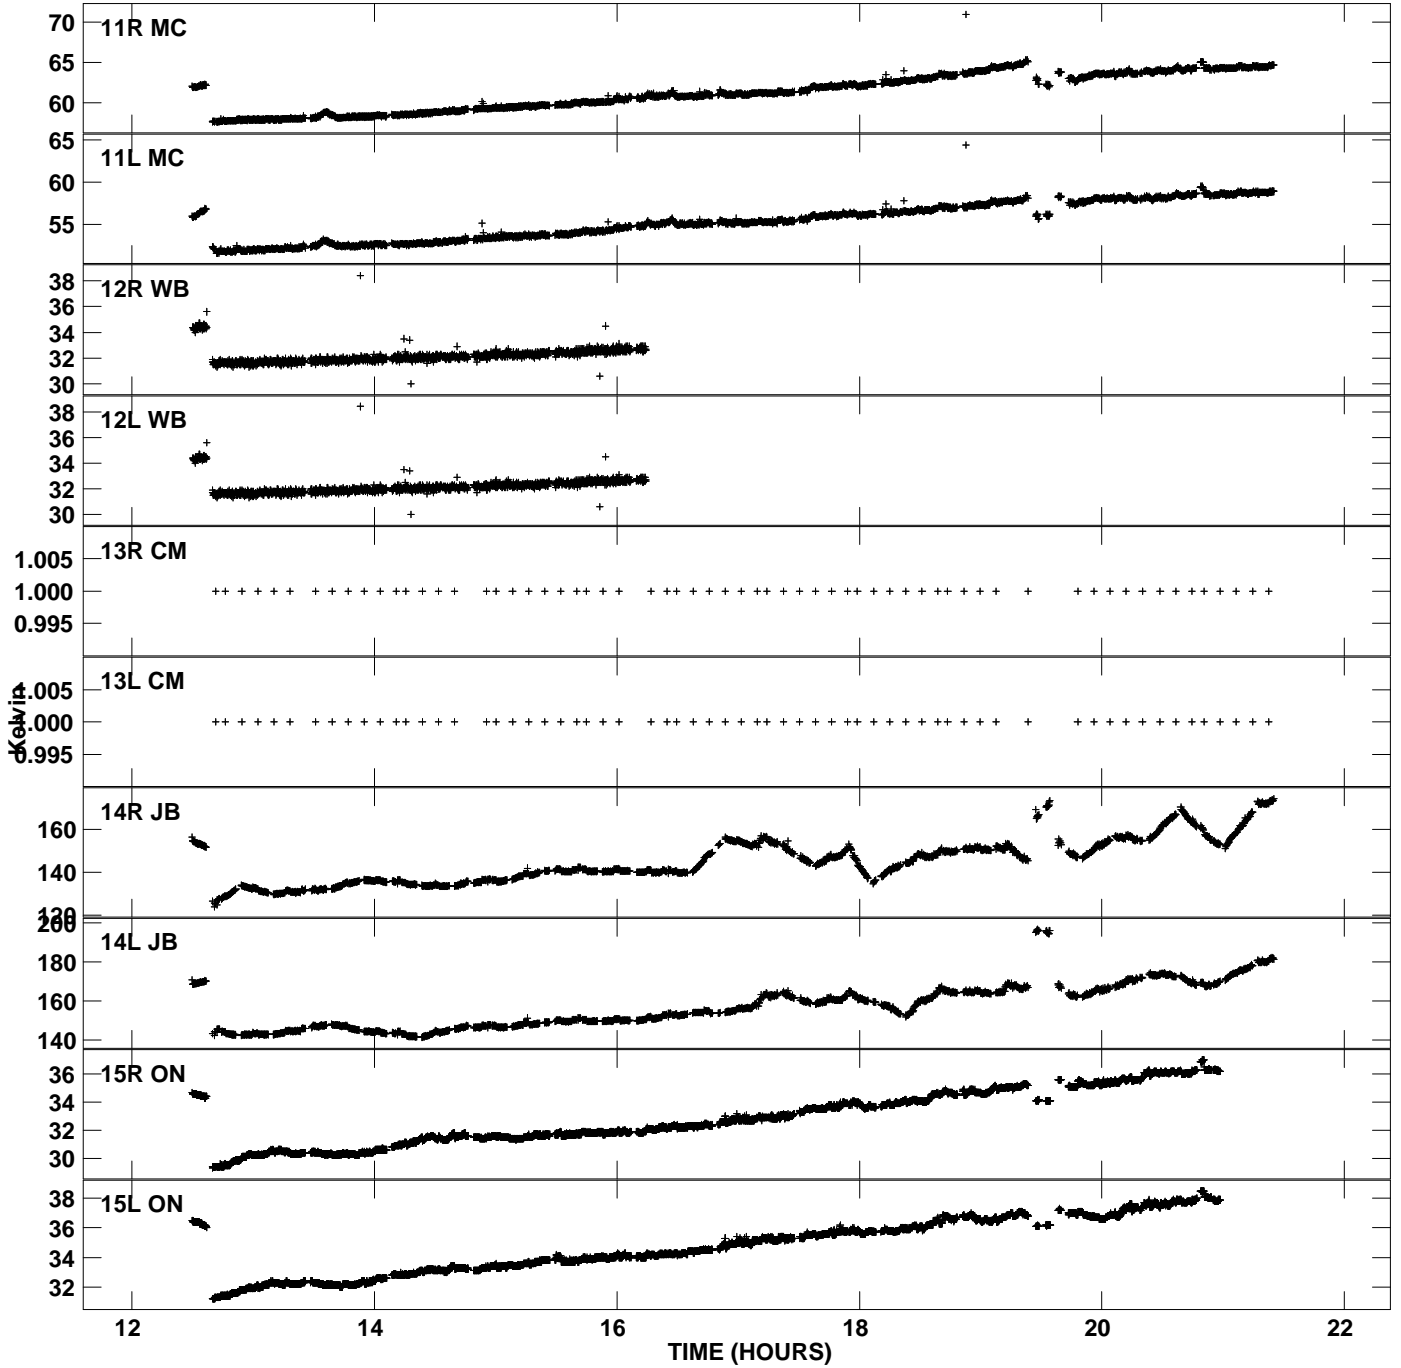

Plot file version 1 created 17-FEB-2008 12:12:44
Tsyst vs UTC time for GC029_1_2.UVAVG.1
TY 1 Rpol & Lpol IF 1

Plot file version 2 created 17-FEB-2008 12:12:44
Tsyst vs UTC time for GC029_1_2.UVAVG.1
TY 1 Rpol & Lpol IF 1

Plot file version 3 created 17-FEB-2008 12:12:44
Tsys vs UTC time for GC029_1_2.UVAVG.1
TY 1 Rpol & Lpol IF 1

Plot file version 4 created 17-FEB-2008 12:12:44
Tsys vs UTC time for GC029_1_2.UVAVG.1
TY 1 Rpol & Lpol IF 1