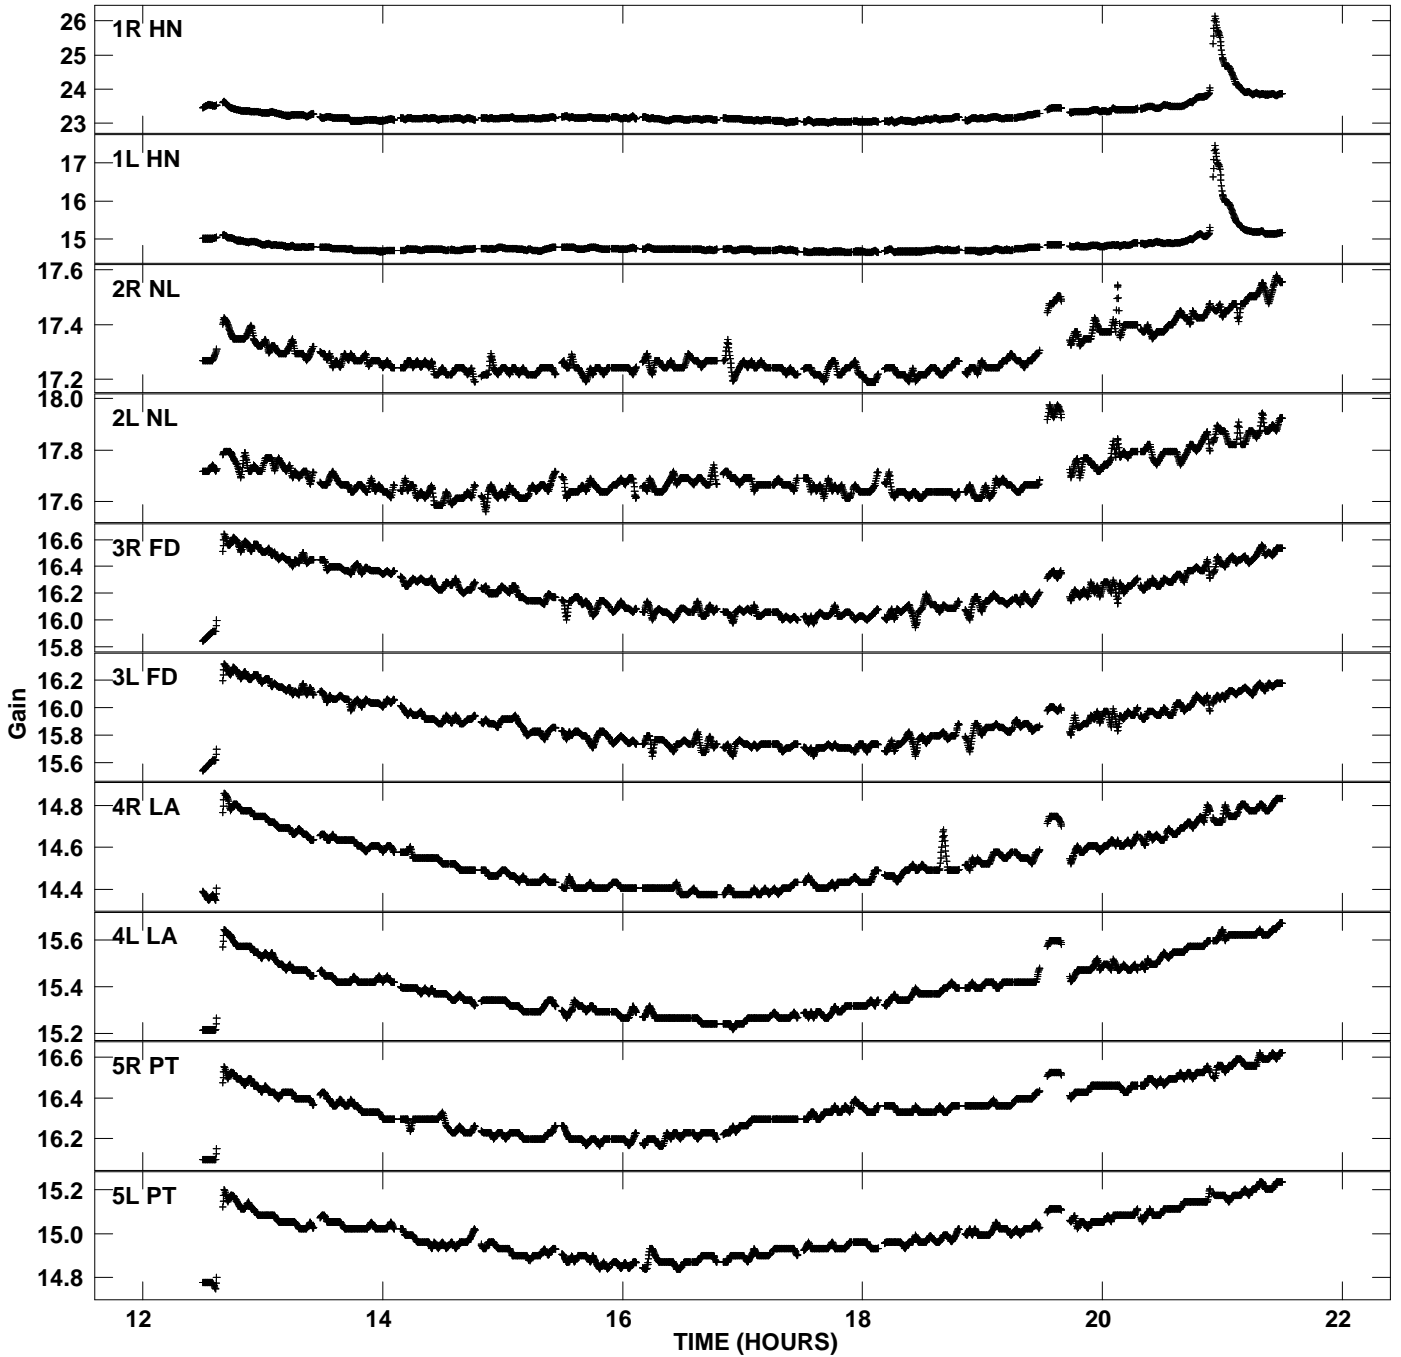

Plot file version 1 created 17-FEB-2008 15:47:14
Gain amp vs UTC time for GC029_1_3.UVAVG.1
CL 2 Rpol & Lpol IF 1

Plot file version 2 created 17-FEB-2008 15:47:14
Gain amp vs UTC time for GC029_1_3.UVAVG.1
CL 2 Rpol & Lpol IF 1

Plot file version 3 created 17-FEB-2008 15:47:14
Gain amp vs UTC time for GC029_1_3.UVAVG.1
CL 2 Rpol & Lpol IF 1