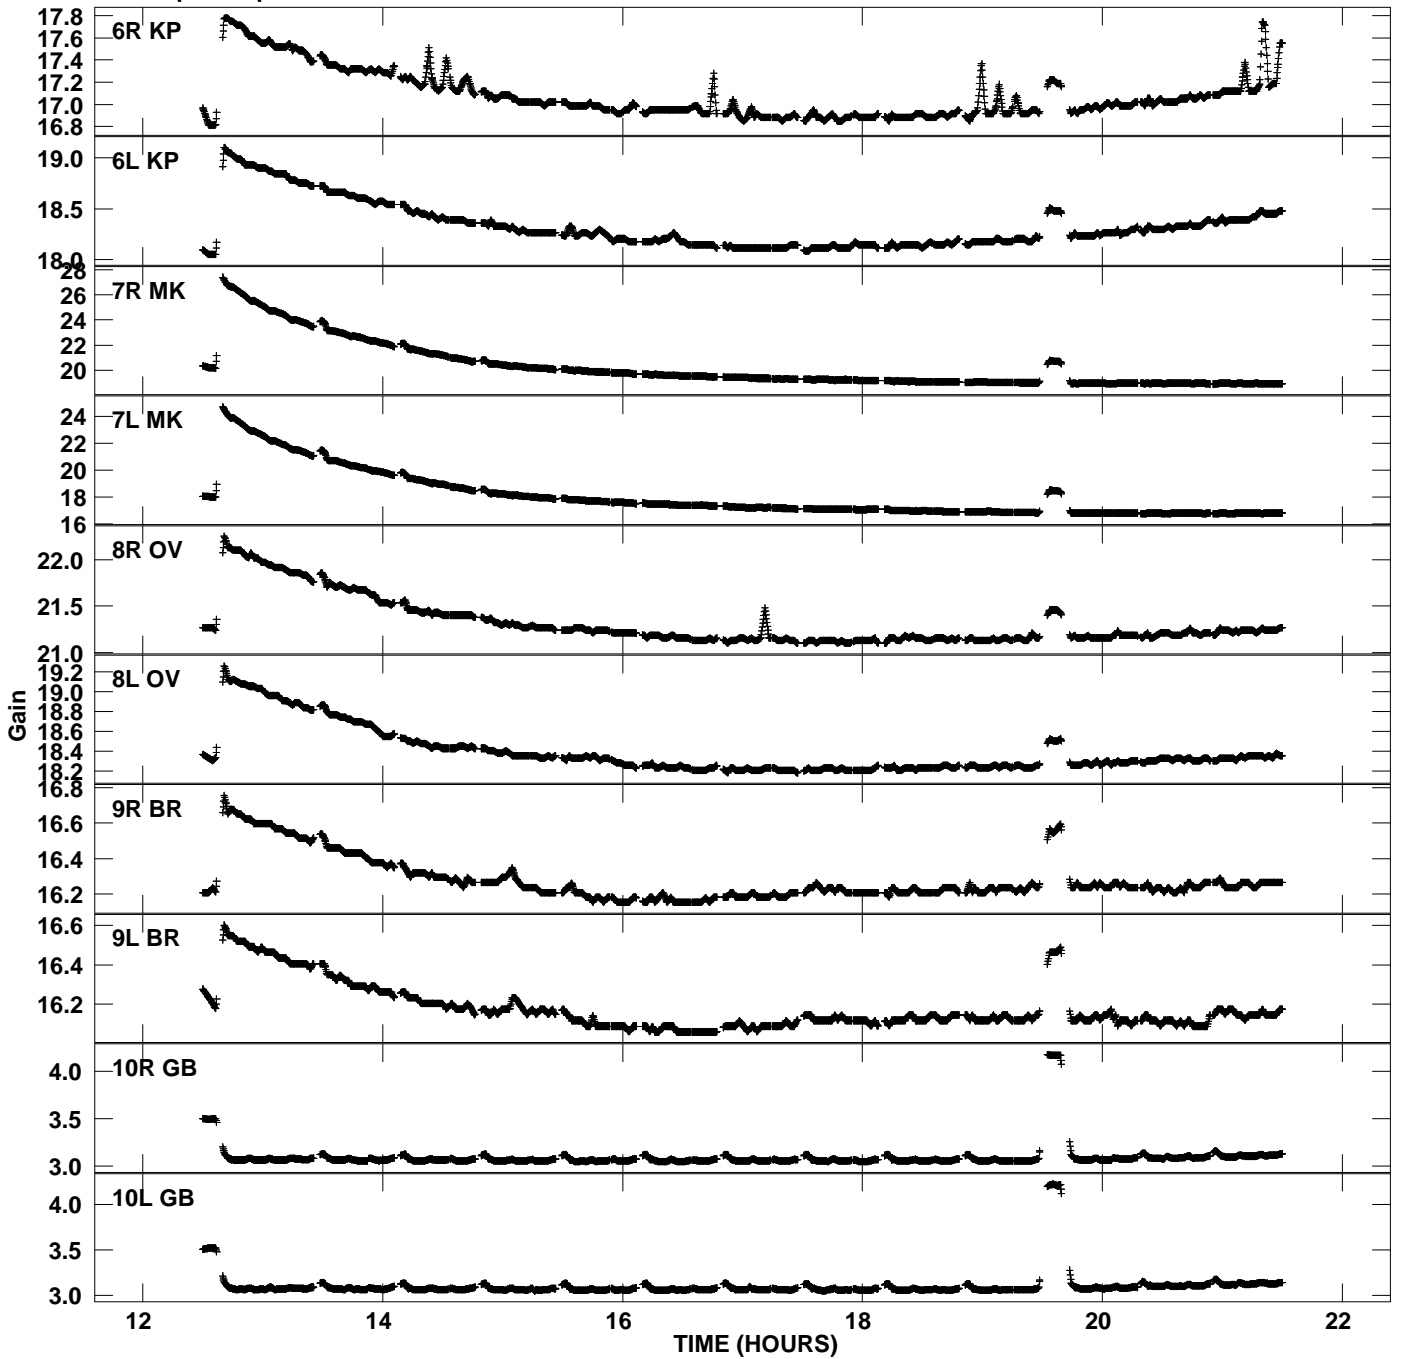

Plot file version 1 created 17-FEB-2008 15:47:14
Gain amp vs UTC time for GC029_1_3.UVAVG.1
CL 2 Rpol & Lpol IF 1

Plot file version 2 created 17-FEB-2008 15:47:14
Gain amp vs UTC time for GC029_1_3.UVAVG.1
CL 2 Rpol & Lpol IF 1

Plot file version 3 created 17-FEB-2008 15:47:14
Gain amp vs UTC time for GC029_1_3.UVAVG.1
CL 2 Rpol & Lpol IF 1