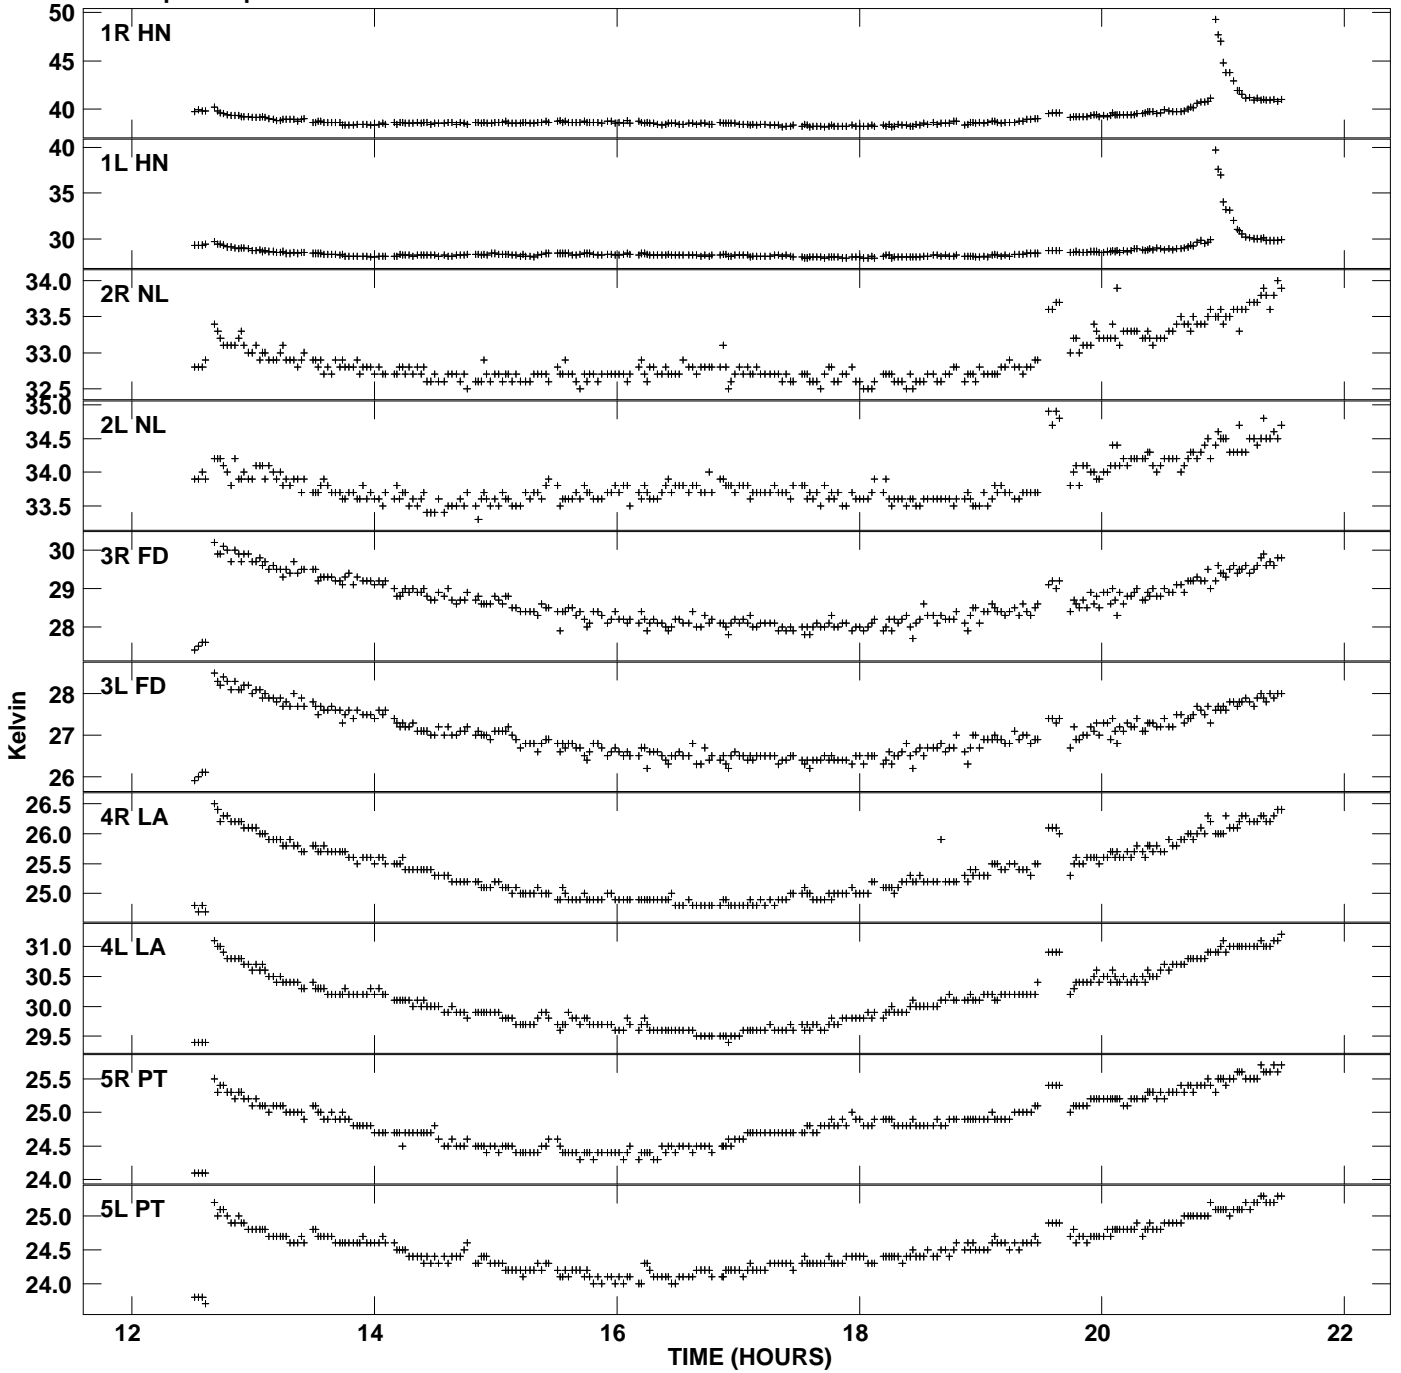

Plot file version 1 created 17-FEB-2008 15:47:07  
Tsyst vs UTC time for GC029\_1\_3.UVAVG.1  
TY 1 Rpol & Lpol IF 1

Plot file version 2 created 17-FEB-2008 15:47:07  
Tsyst vs UTC time for GC029\_1\_3.UVAVG.1  
TY 1 Rpol & Lpol IF 1

Plot file version 3 created 17-FEB-2008 15:47:07  
Tsys vs UTC time for GC029\_1\_3.UVAVG.1  
TY 1 Rpol & Lpol IF 1

Plot file version 4 created 17-FEB-2008 15:47:07  
Tsys vs UTC time for GC029\_1\_3.UVAVG.1  
TY 1 Rpol & Lpol IF 1