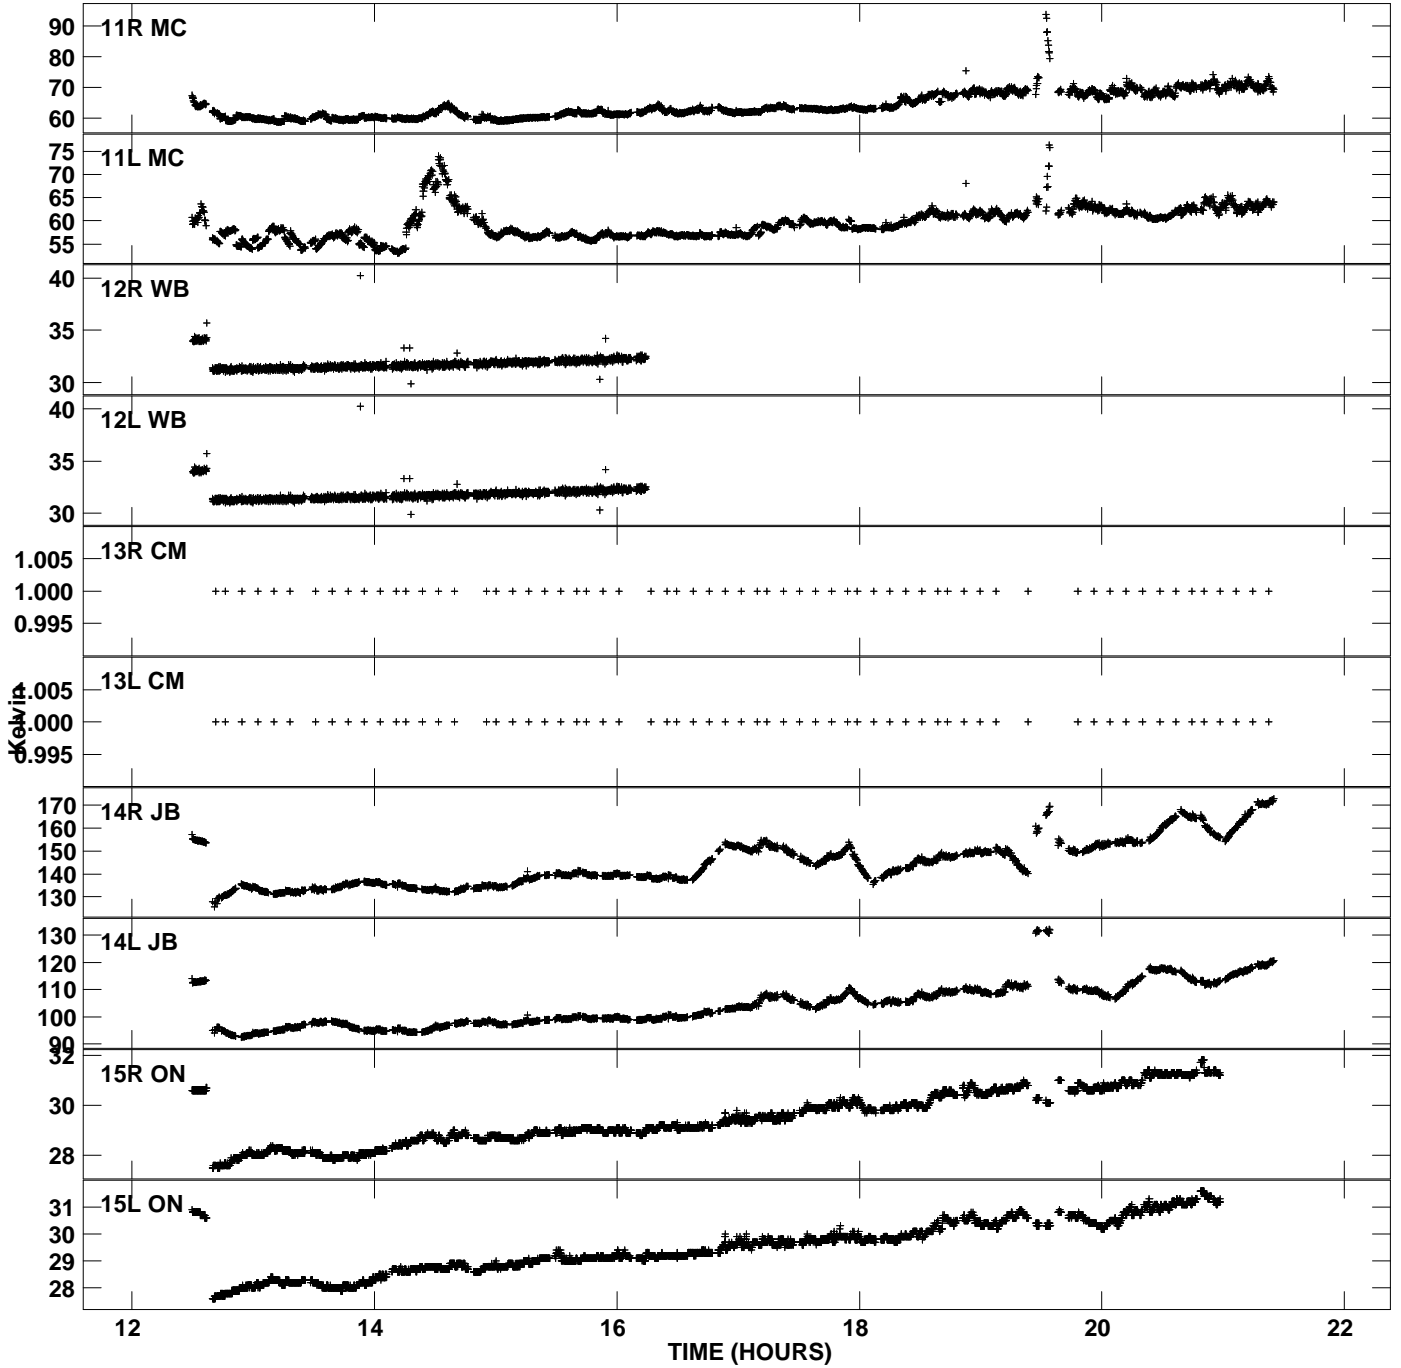

Plot file version 1 created 17-FEB-2008 15:47:07  
Tsyst vs UTC time for GC029\_1\_3.UVAVG.1  
TY 1 Rpol & Lpol IF 1

Plot file version 2 created 17-FEB-2008 15:47:07  
Tsyst vs UTC time for GC029\_1\_3.UVAVG.1  
TY 1 Rpol & Lpol IF 1

Plot file version 3 created 17-FEB-2008 15:47:07  
Tsys vs UTC time for GC029\_1\_3.UVAVG.1  
TY 1 Rpol & Lpol IF 1

Plot file version 4 created 17-FEB-2008 15:47:07  
Tsys vs UTC time for GC029\_1\_3.UVAVG.1  
TY 1 Rpol & Lpol IF 1