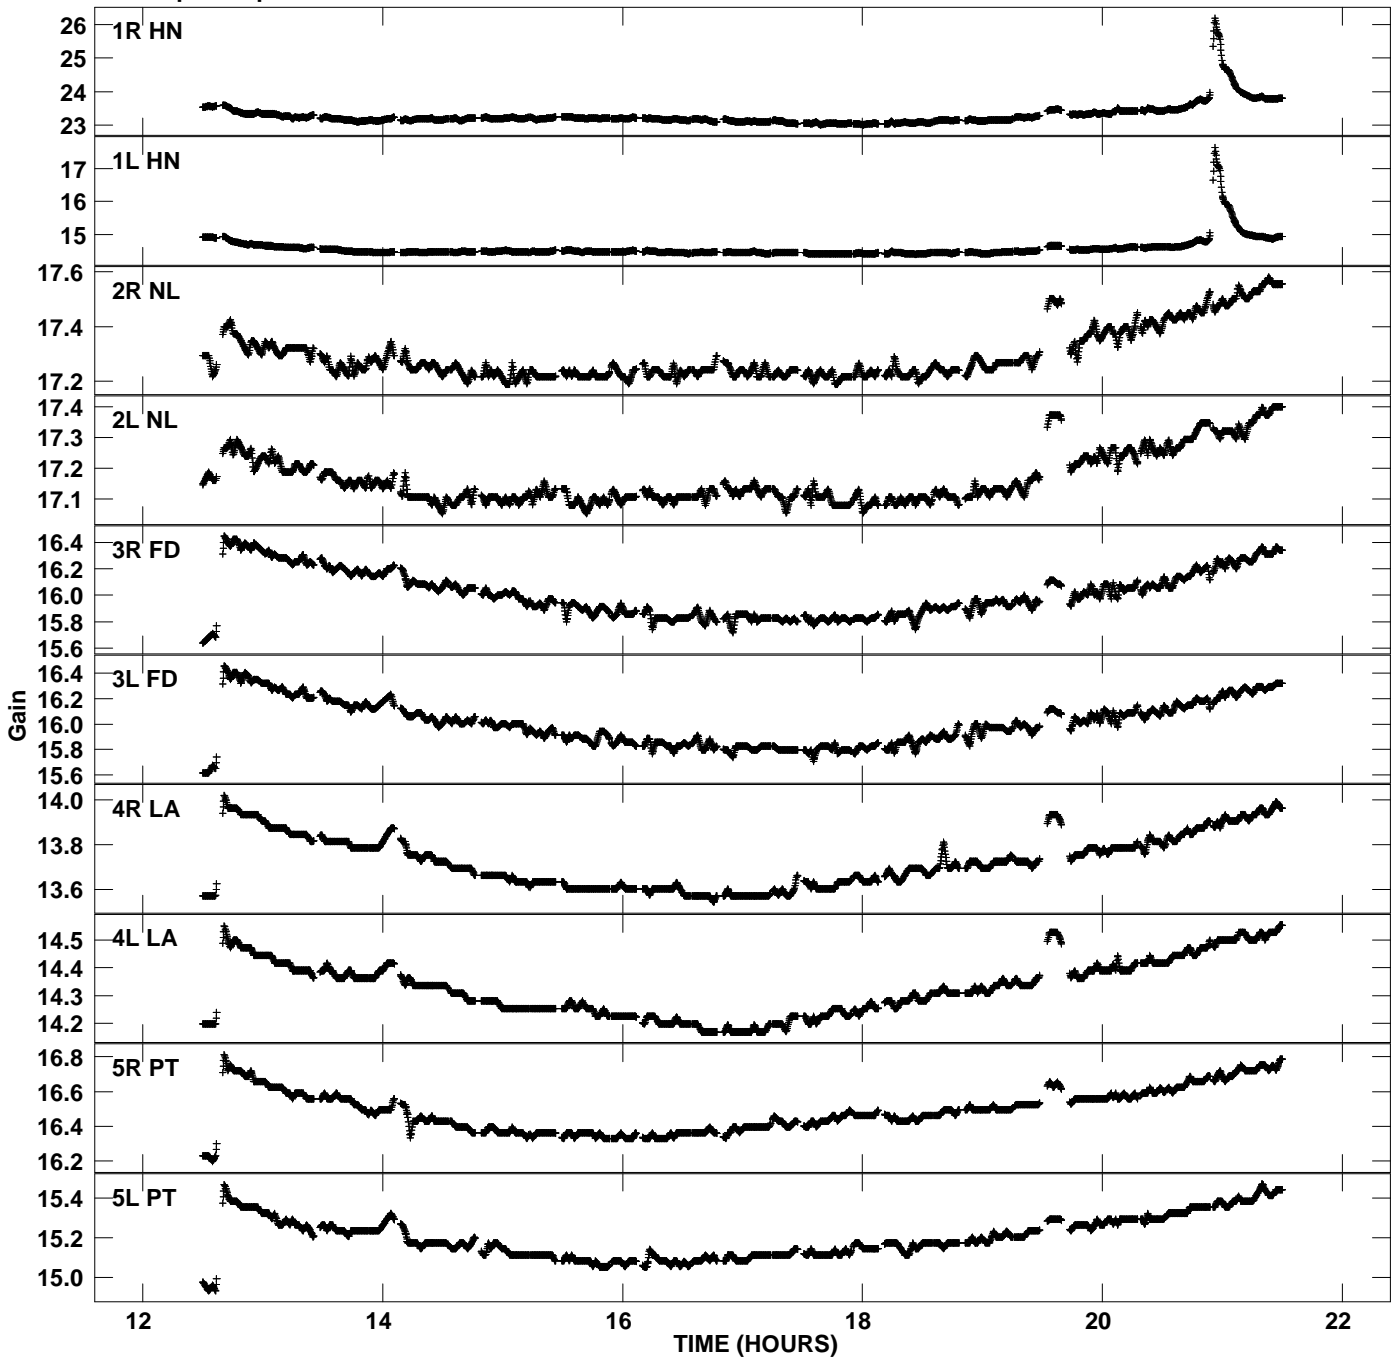

Plot file version 1 created 17-FEB-2008 19:14:50
Gain amp vs UTC time for GC029_1_4.UVAVG.1
CL 2 Rpol & Lpol IF 1

Plot file version 2 created 17-FEB-2008 19:14:50
Gain amp vs UTC time for GC029_1_4.UVAVG.1
CL 2 Rpol & Lpol IF 1

Plot file version 3 created 17-FEB-2008 19:14:50
Gain amp vs UTC time for GC029_1_4.UVAVG.1
CL 2 Rpol & Lpol IF 1