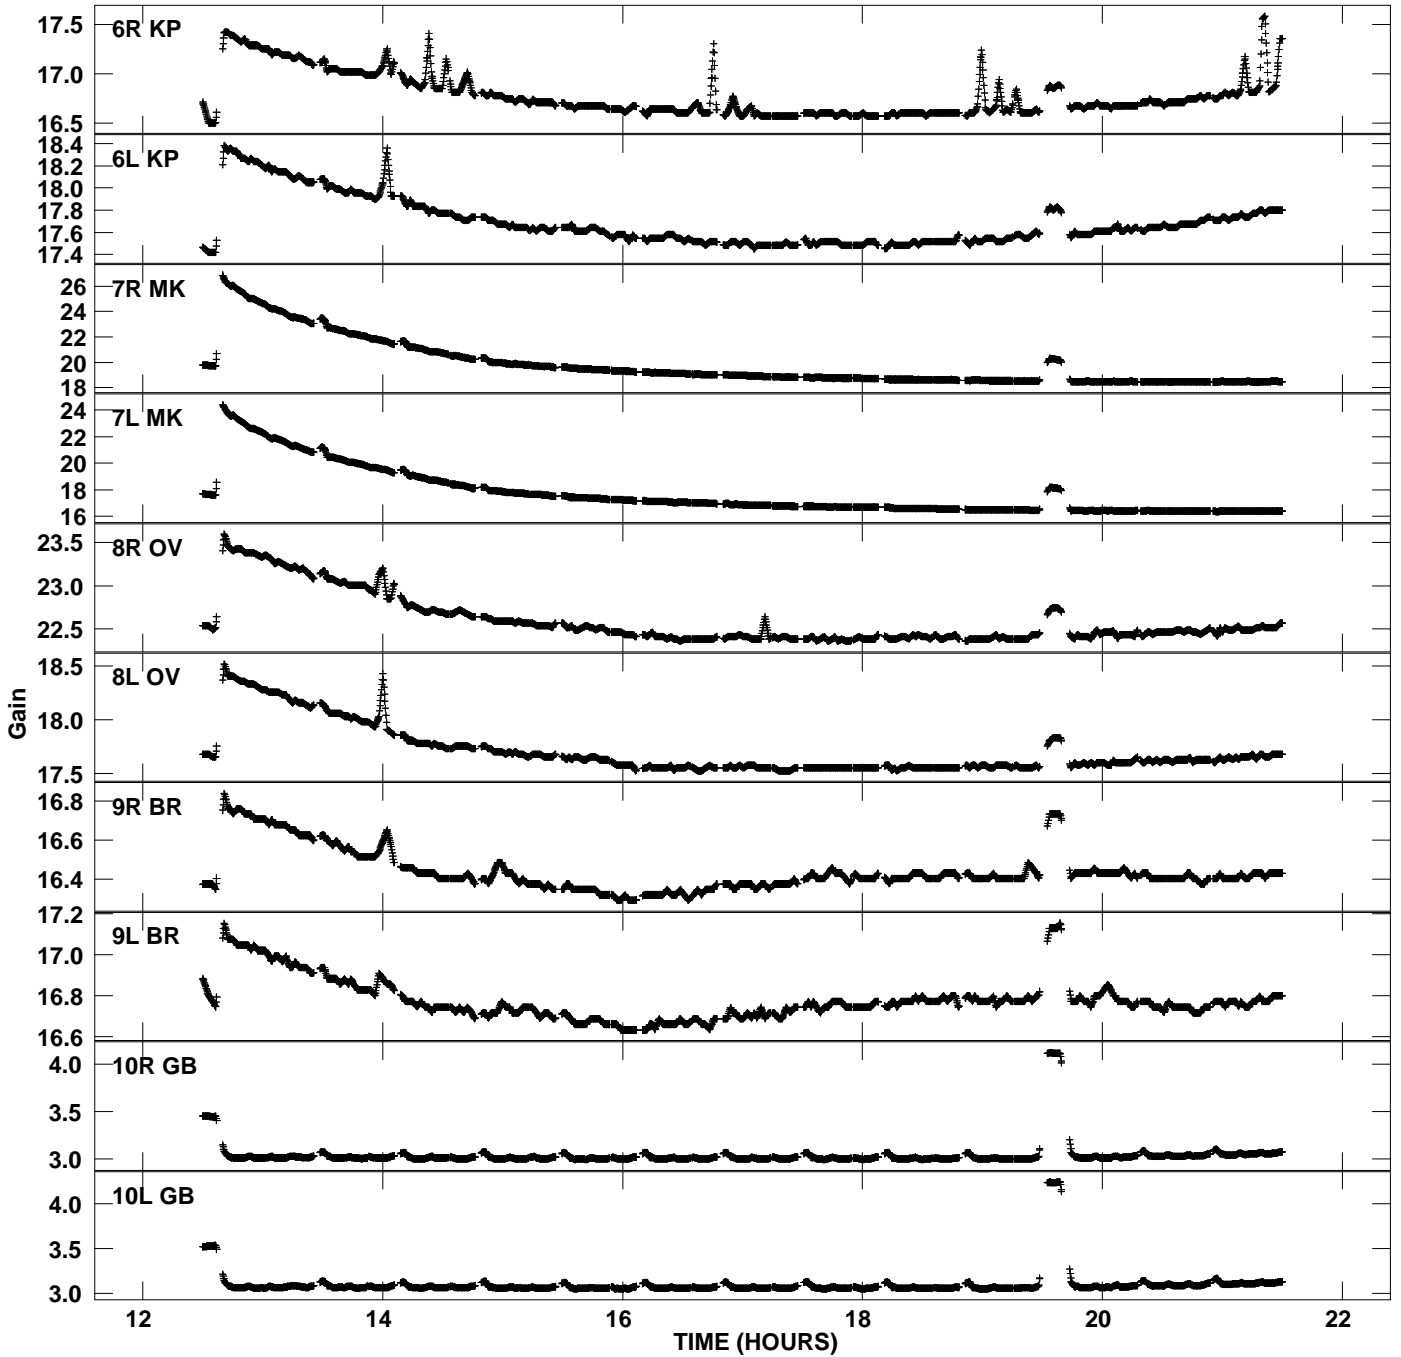

Plot file version 1 created 17-FEB-2008 19:14:50
Gain amp vs UTC time for GC029_1_4.UVAVG.1
CL 2 Rpol & Lpol IF 1

Plot file version 2 created 17-FEB-2008 19:14:50
Gain amp vs UTC time for GC029_1_4.UVAVG.1
CL 2 Rpol & Lpol IF 1

Plot file version 3 created 17-FEB-2008 19:14:50
Gain amp vs UTC time for GC029_1_4.UVAVG.1
CL 2 Rpol & Lpol IF 1