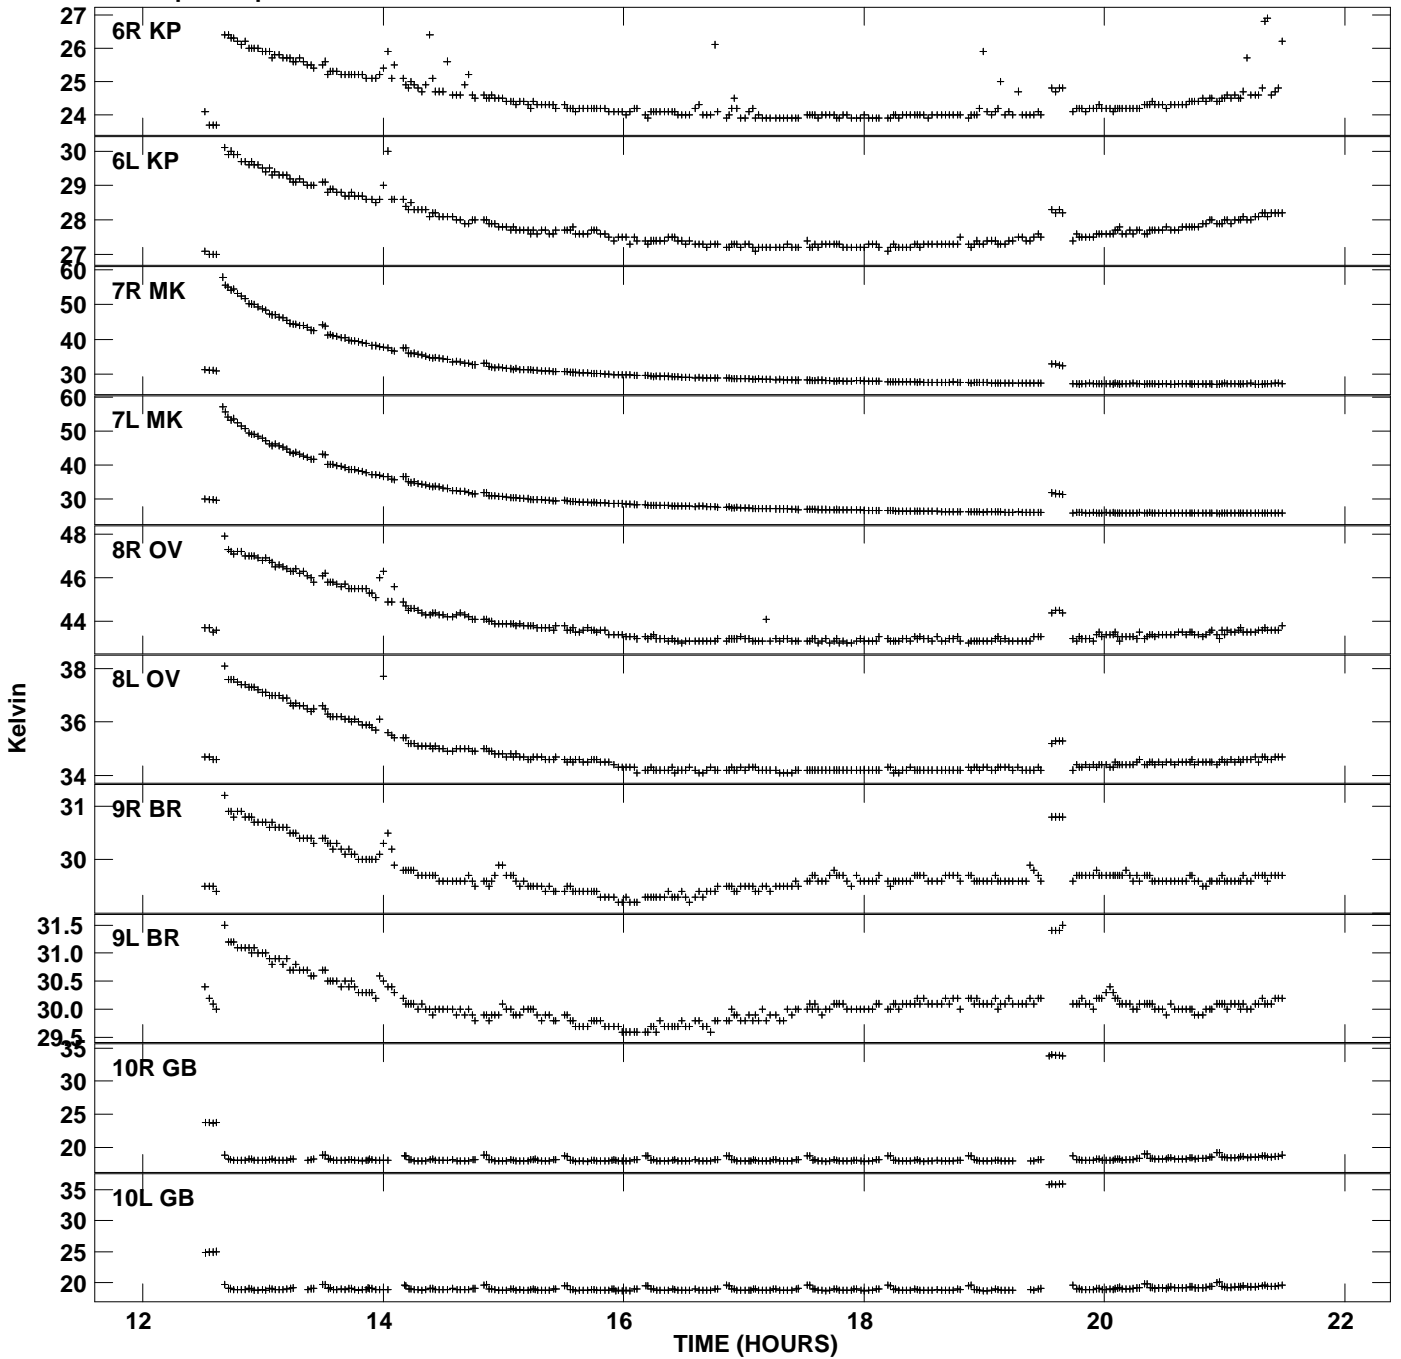

Plot file version 1 created 17-FEB-2008 19:14:41
Tsyst vs UTC time for GC029_1_4.UVAVG.1
TY 1 Rpol & Lpol IF 1

Plot file version 2 created 17-FEB-2008 19:14:41
Tsyst vs UTC time for GC029_1_4.UVAVG.1
TY 1 Rpol & Lpol IF 1

Plot file version 3 created 17-FEB-2008 19:14:42
Tsys vs UTC time for GC029_1_4.UVAVG.1
TY 1 Rpol & Lpol IF 1

Plot file version 4 created 17-FEB-2008 19:14:42
Tsys vs UTC time for GC029_1_4.UVAVG.1
TY 1 Rpol & Lpol IF 1