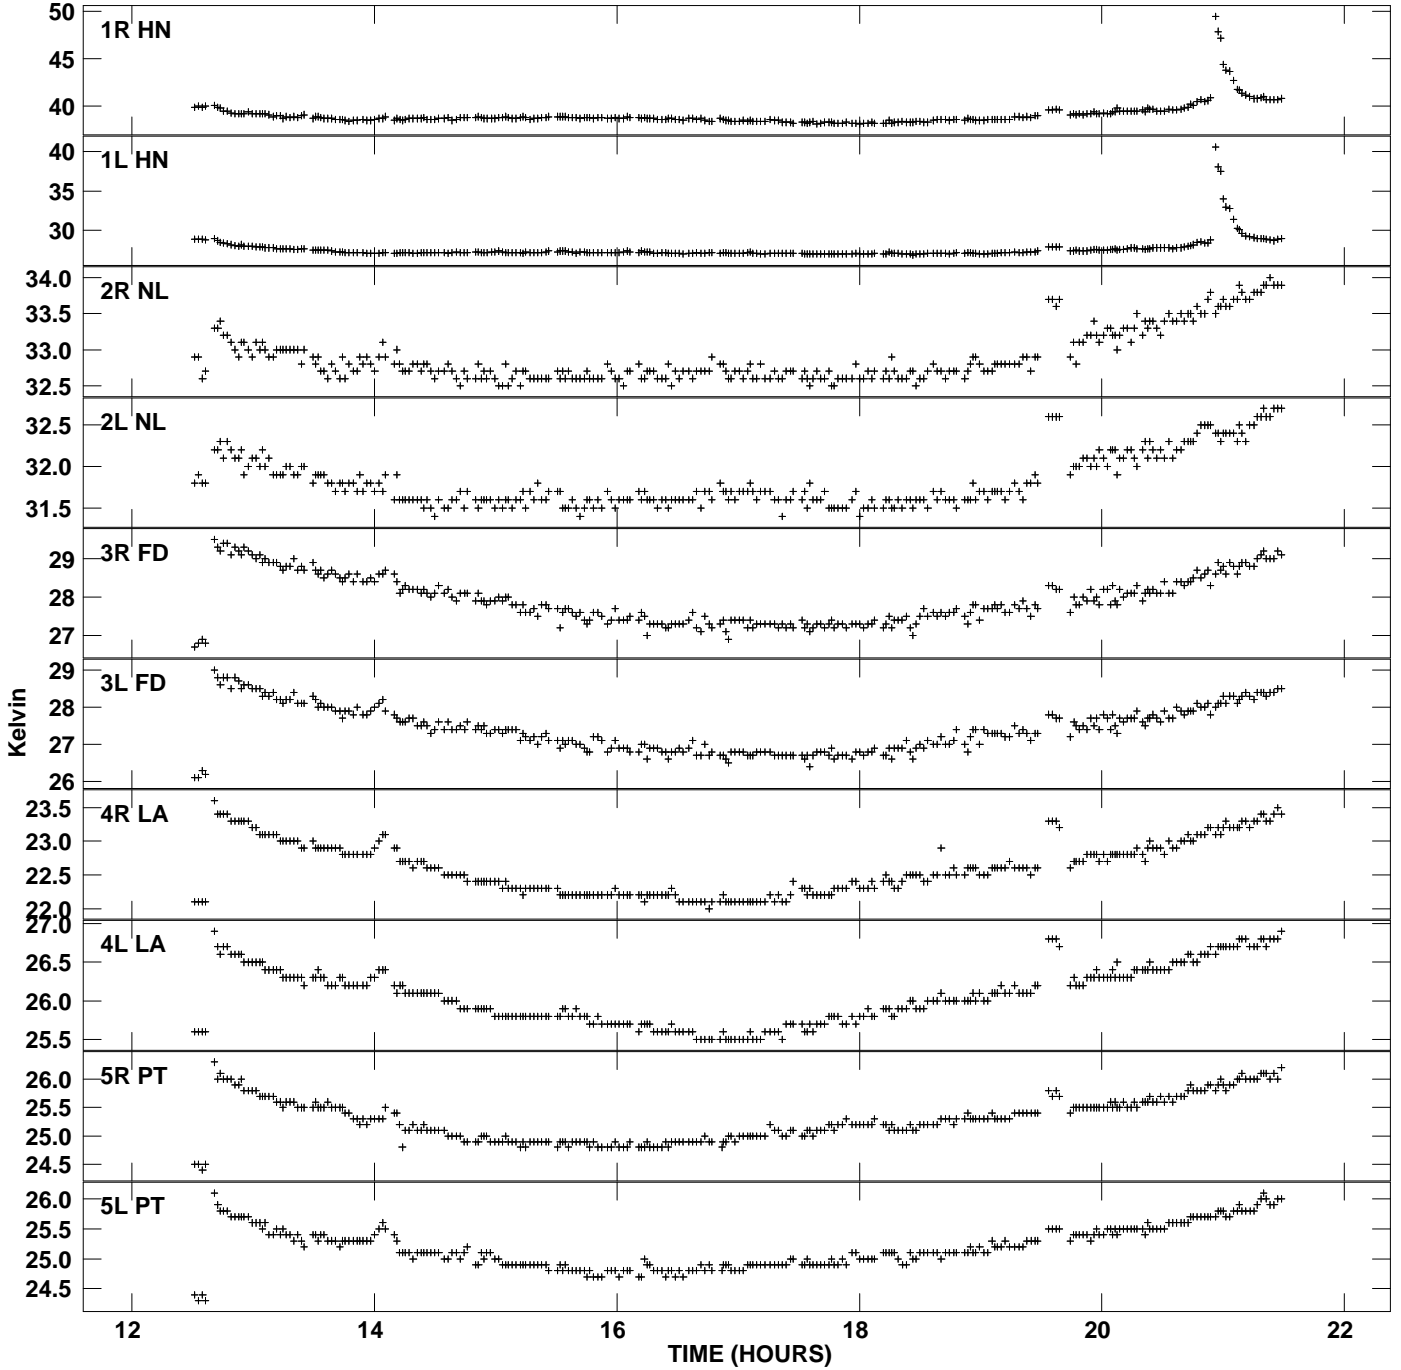

Plot file version 1 created 17-FEB-2008 19:14:41
Tsyst vs UTC time for GC029_1_4.UVAVG.1
TY 1 Rpol & Lpol IF 1

Plot file version 2 created 17-FEB-2008 19:14:41
Tsyst vs UTC time for GC029_1_4.UVAVG.1
TY 1 Rpol & Lpol IF 1

Plot file version 3 created 17-FEB-2008 19:14:42
Tsys vs UTC time for GC029_1_4.UVAVG.1
TY 1 Rpol & Lpol IF 1

Plot file version 4 created 17-FEB-2008 19:14:42
Tsys vs UTC time for GC029_1_4.UVAVG.1
TY 1 Rpol & Lpol IF 1