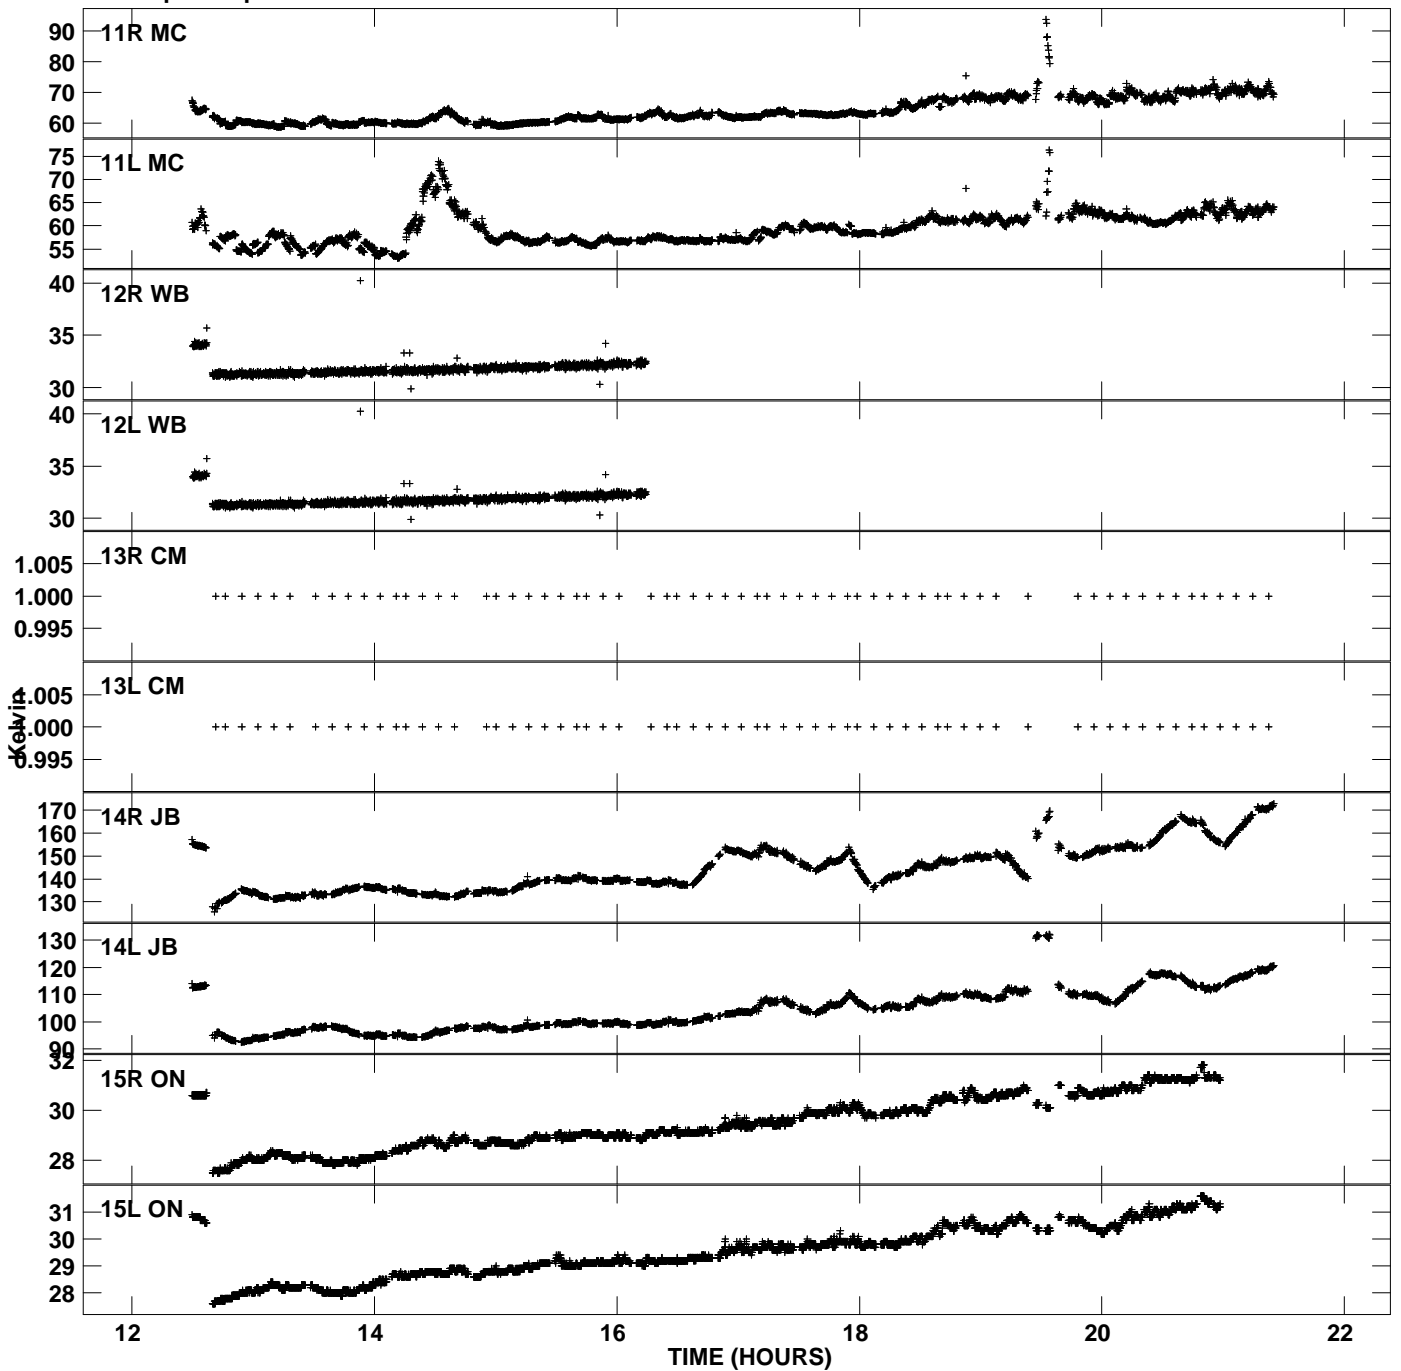

Plot file version 1 created 17-FEB-2008 19:14:41
Tsyst vs UTC time for GC029_1_4.UVAVG.1
TY 1 Rpol & Lpol IF 1

Plot file version 2 created 17-FEB-2008 19:14:41
Tsyst vs UTC time for GC029_1_4.UVAVG.1
TY 1 Rpol & Lpol IF 1

Plot file version 3 created 17-FEB-2008 19:14:42
Tsys vs UTC time for GC029_1_4.UVAVG.1
TY 1 Rpol & Lpol IF 1

Plot file version 4 created 17-FEB-2008 19:14:42
Tsys vs UTC time for GC029_1_4.UVAVG.1
TY 1 Rpol & Lpol IF 1