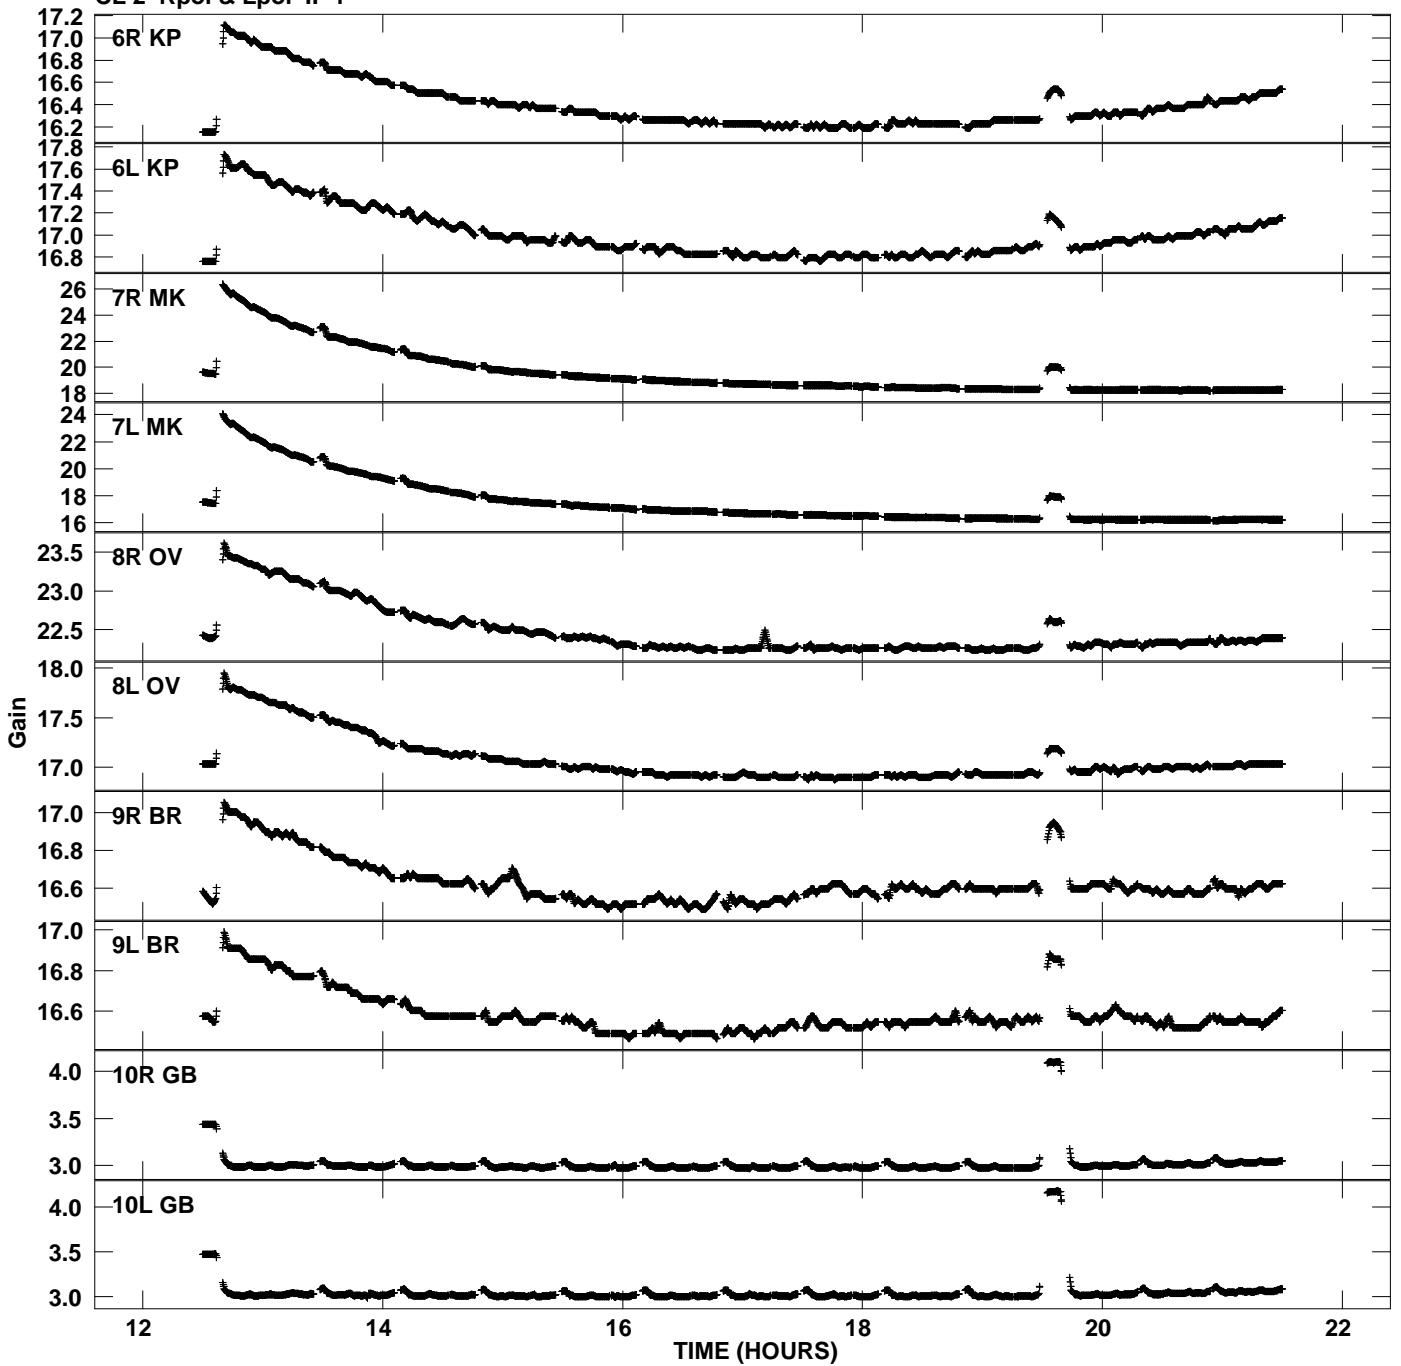

Plot file version 1 created 19-FEB-2008 17:11:33
Gain amp vs UTC time for GC029_1_5.UVAVG.1
CL 2 Rpol & Lpol IF 1

Plot file version 2 created 19-FEB-2008 17:11:33
Gain amp vs UTC time for GC029_1_5.UVAVG.1
CL 2 Rpol & Lpol IF 1

Plot file version 3 created 19-FEB-2008 17:11:33
Gain amp vs UTC time for GC029_1_5.UVAVG.1
CL 2 Rpol & Lpol IF 1