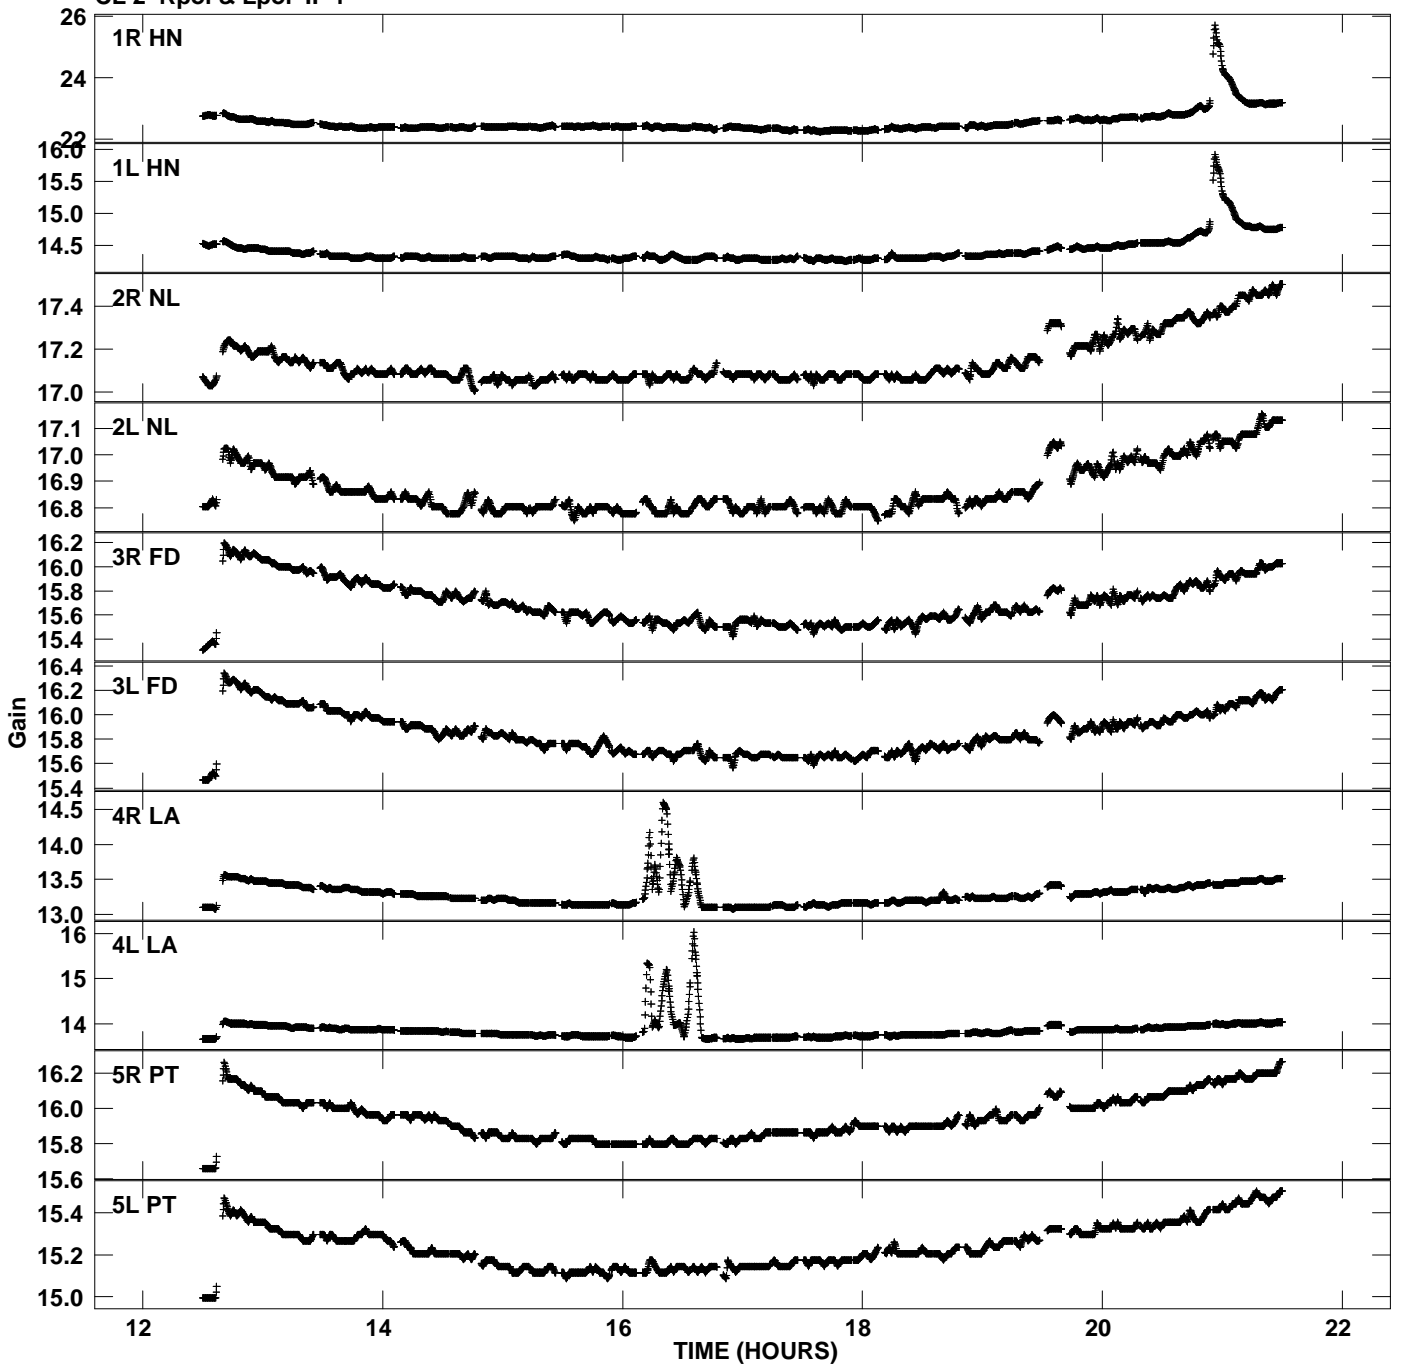

Plot file version 1 created 19-FEB-2008 17:11:33
Gain amp vs UTC time for GC029_1_5.UVAVG.1
CL 2 Rpol & Lpol IF 1

Plot file version 2 created 19-FEB-2008 17:11:33
Gain amp vs UTC time for GC029_1_5.UVAVG.1
CL 2 Rpol & Lpol IF 1

Plot file version 3 created 19-FEB-2008 17:11:33
Gain amp vs UTC time for GC029_1_5.UVAVG.1
CL 2 Rpol & Lpol IF 1