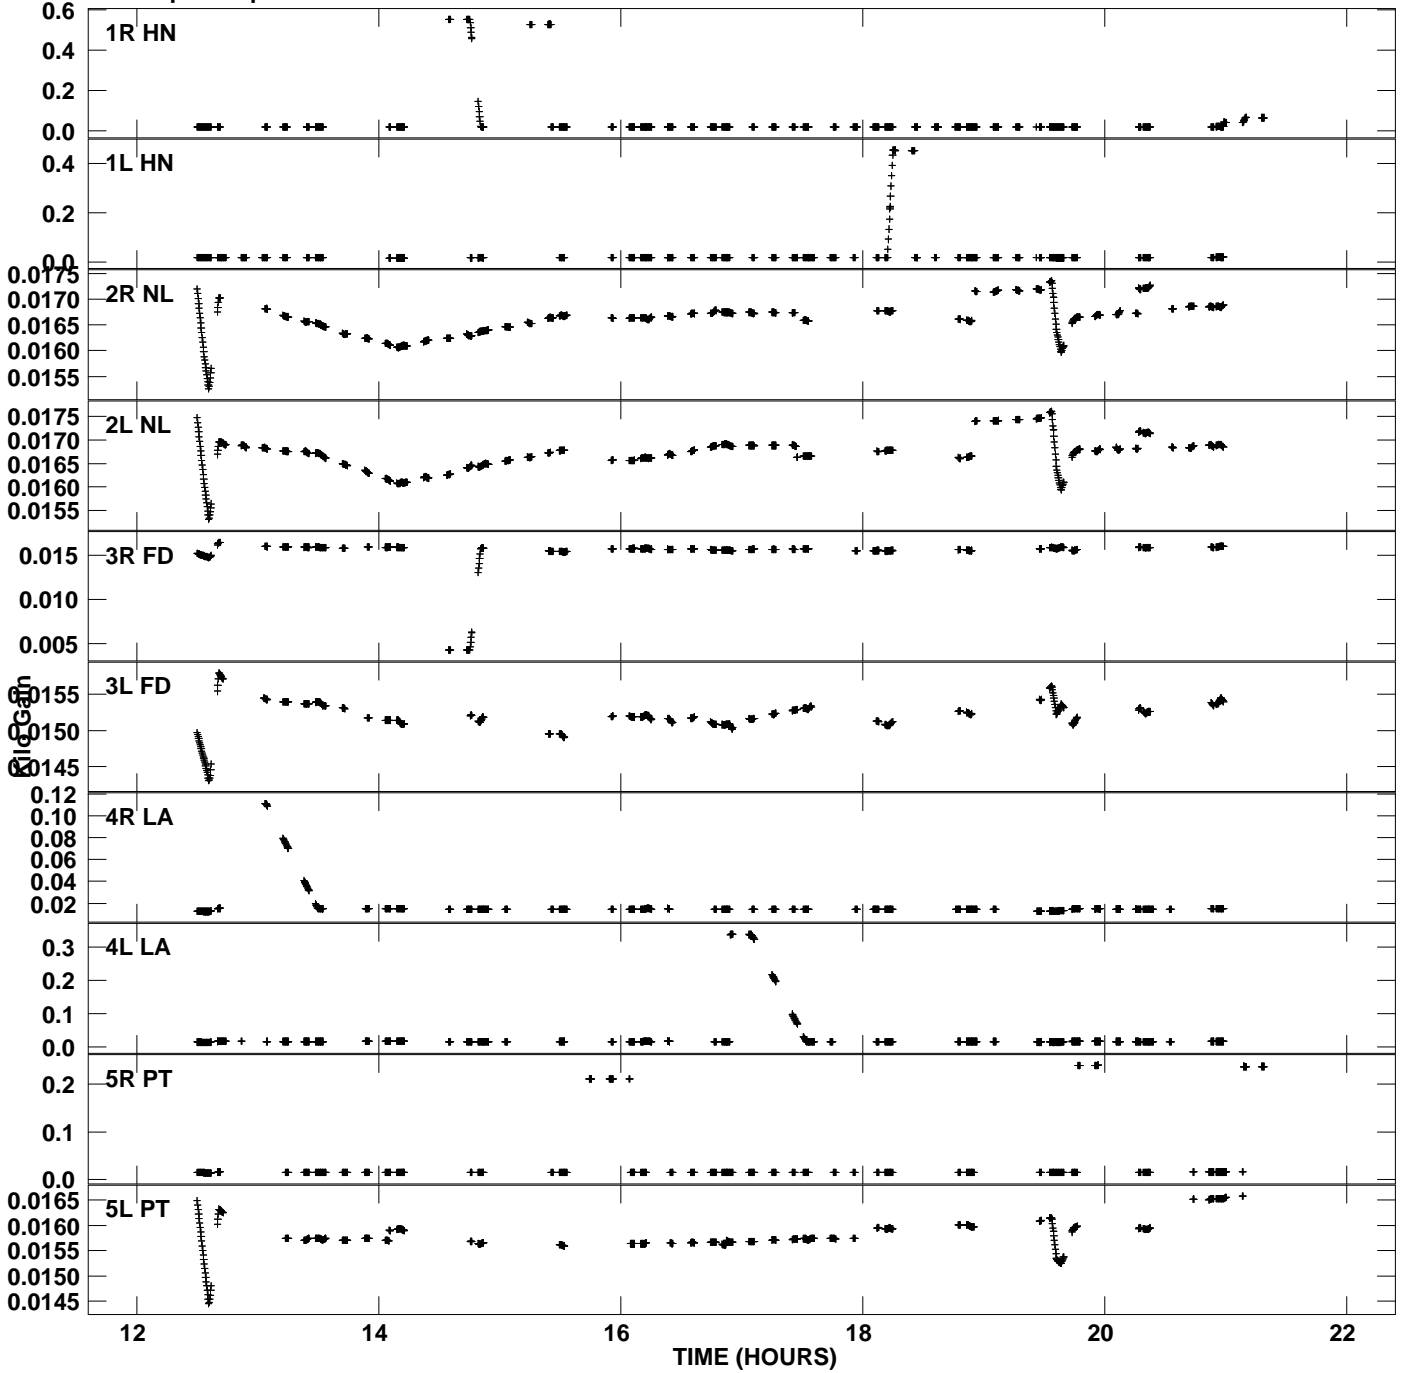

Plot file version 1 created 21-FEB-2008 04:06:23
Gain amp vs UTC time for GC029_1_5.TMP.1
CL 4 Rpol & Lpol IF 1

Plot file version 2 created 21-FEB-2008 04:06:23
Gain amp vs UTC time for GC029_1_5.TMP.1
CL 4 Rpol & Lpol IF 1

Plot file version 3 created 21-FEB-2008 04:06:23
Gain amp vs UTC time for GC029_1_5.TMP.1
CL 4 Rpol & Lpol IF 1