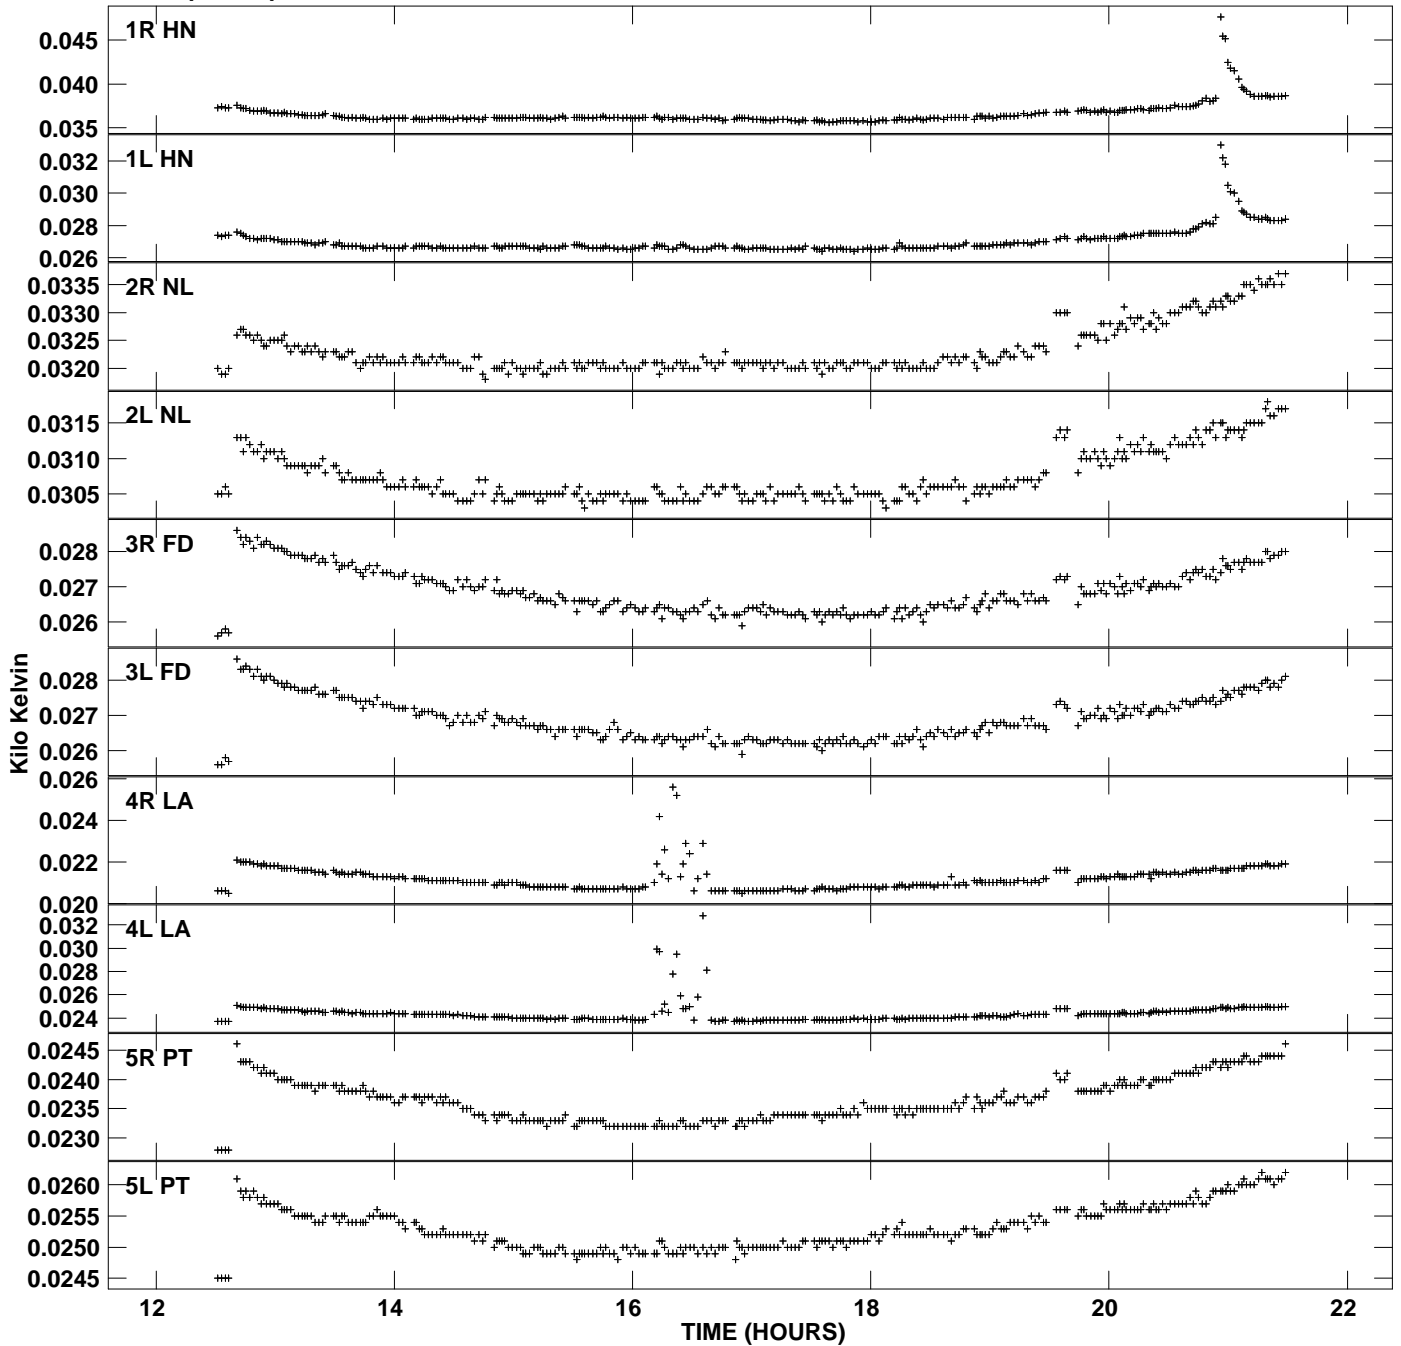

Plot file version 1 created 19-FEB-2008 17:11:24  
Tsys vs UTC time for GC029\_1\_5.UVAVG.1  
TY 1 Rpol & Lpol IF 1

Plot file version 2 created 19-FEB-2008 17:11:24  
Tsys vs UTC time for GC029\_1\_5.UVAVG.1  
TY 1 Rpol & Lpol IF 1

Plot file version 3 created 19-FEB-2008 17:11:24  
Tsyst vs UTC time for GC029\_1\_5.UVAVG.1  
TY 1 Rpol & Lpol IF 1

Plot file version 4 created 19-FEB-2008 17:11:25  
Tsyst vs UTC time for GC029\_1\_5.UVAVG.1  
TY 1 Rpol & Lpol IF 1