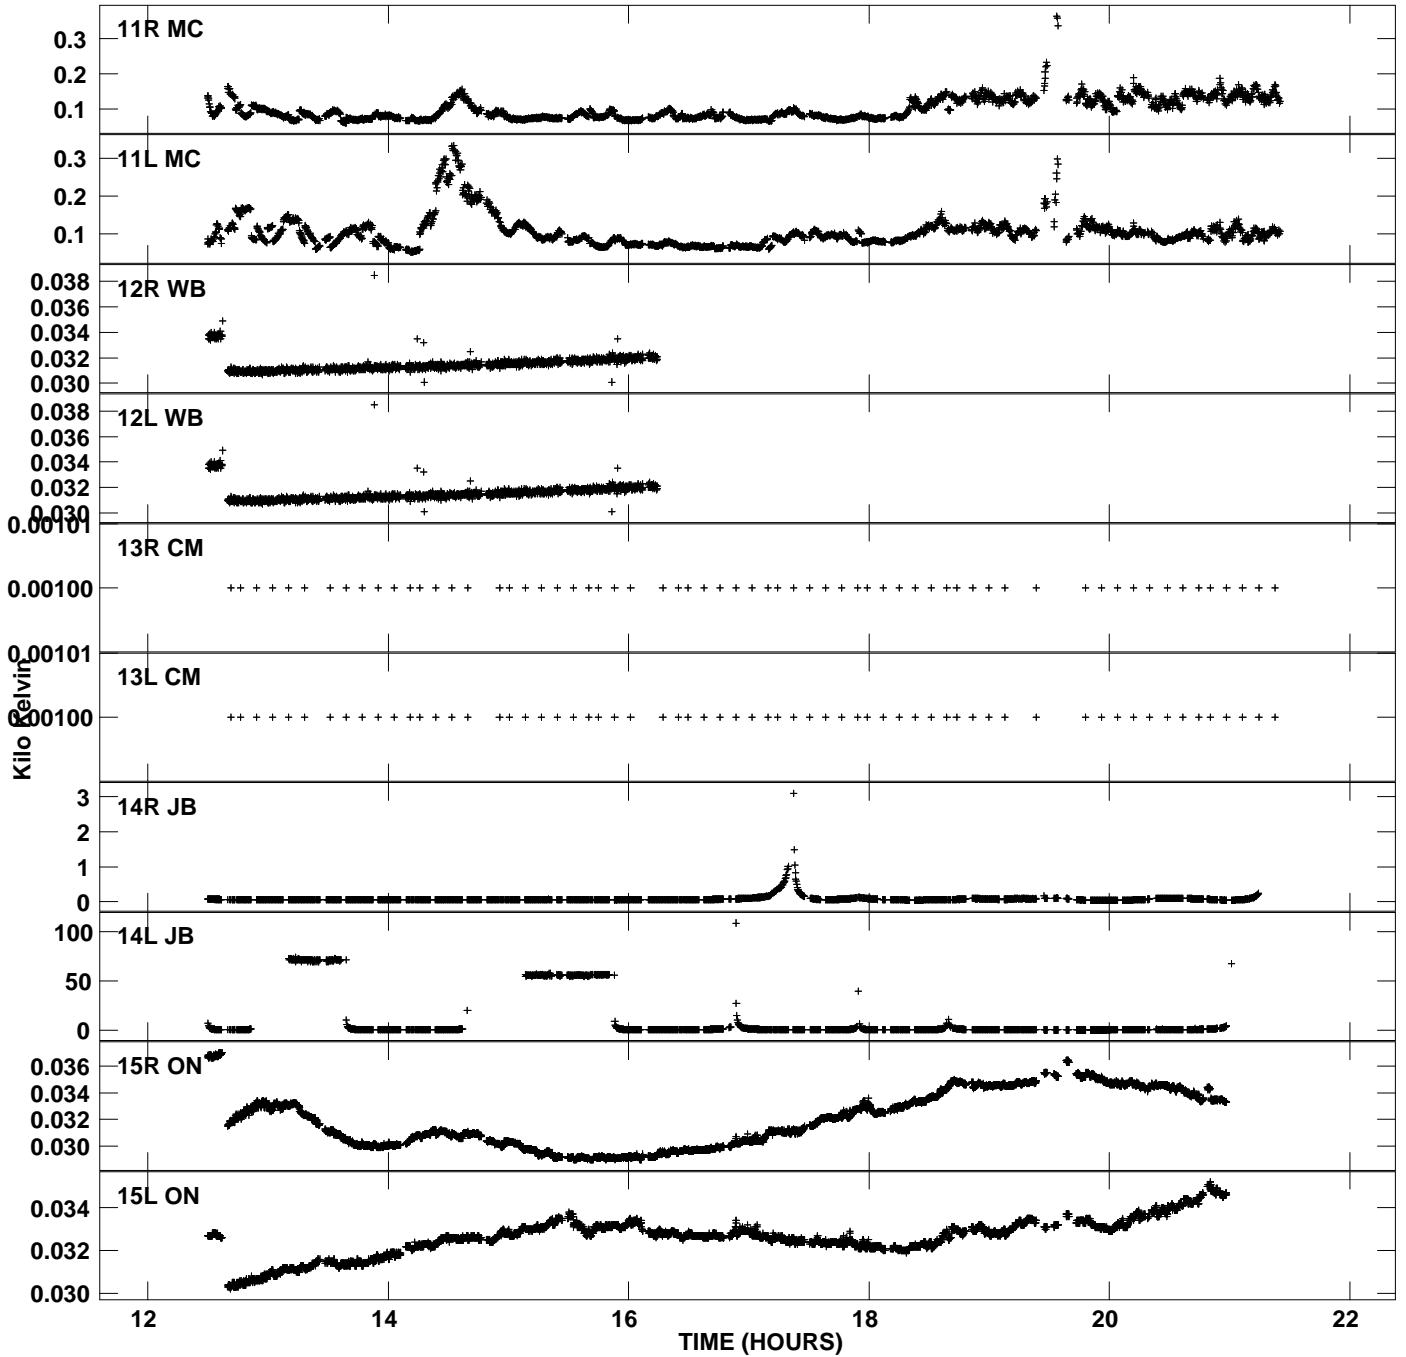

Plot file version 1 created 19-FEB-2008 17:11:24  
Tsys vs UTC time for GC029\_1\_5.UVAVG.1  
TY 1 Rpol & Lpol IF 1

Plot file version 2 created 19-FEB-2008 17:11:24  
Tsys vs UTC time for GC029\_1\_5.UVAVG.1  
TY 1 Rpol & Lpol IF 1

Plot file version 3 created 19-FEB-2008 17:11:24  
Tsyst vs UTC time for GC029\_1\_5.UVAVG.1  
TY 1 Rpol & Lpol IF 1

Plot file version 4 created 19-FEB-2008 17:11:25  
Tsyst vs UTC time for GC029\_1\_5.UVAVG.1  
TY 1 Rpol & Lpol IF 1