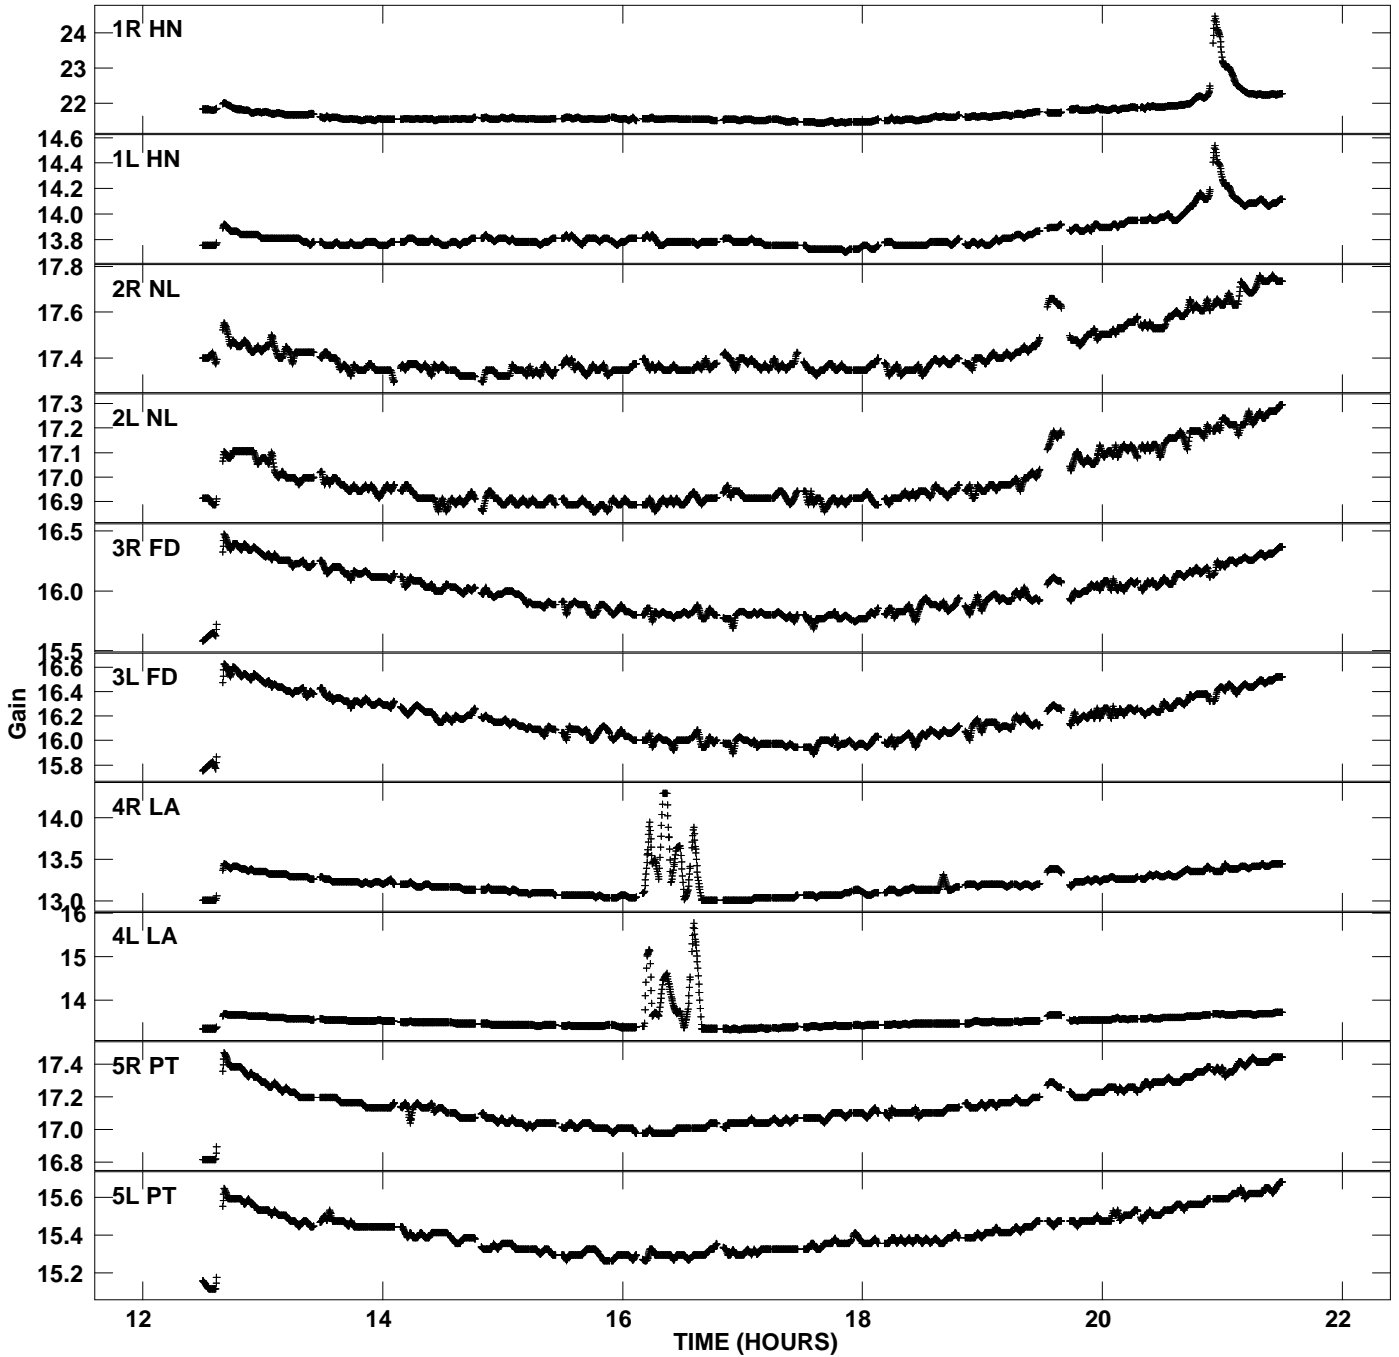

Plot file version 1 created 27-FEB-2008 18:54:20
Gain amp vs UTC time for GC029_1_6.UVAVG.1
CL 2 Rpol & Lpol IF 1

Plot file version 2 created 27-FEB-2008 18:54:20
Gain amp vs UTC time for GC029_1_6.UVAVG.1
CL 2 Rpol & Lpol IF 1

Plot file version 3 created 27-FEB-2008 18:54:20
Gain amp vs UTC time for GC029_1_6.UVAVG.1
CL 2 Rpol & Lpol IF 1