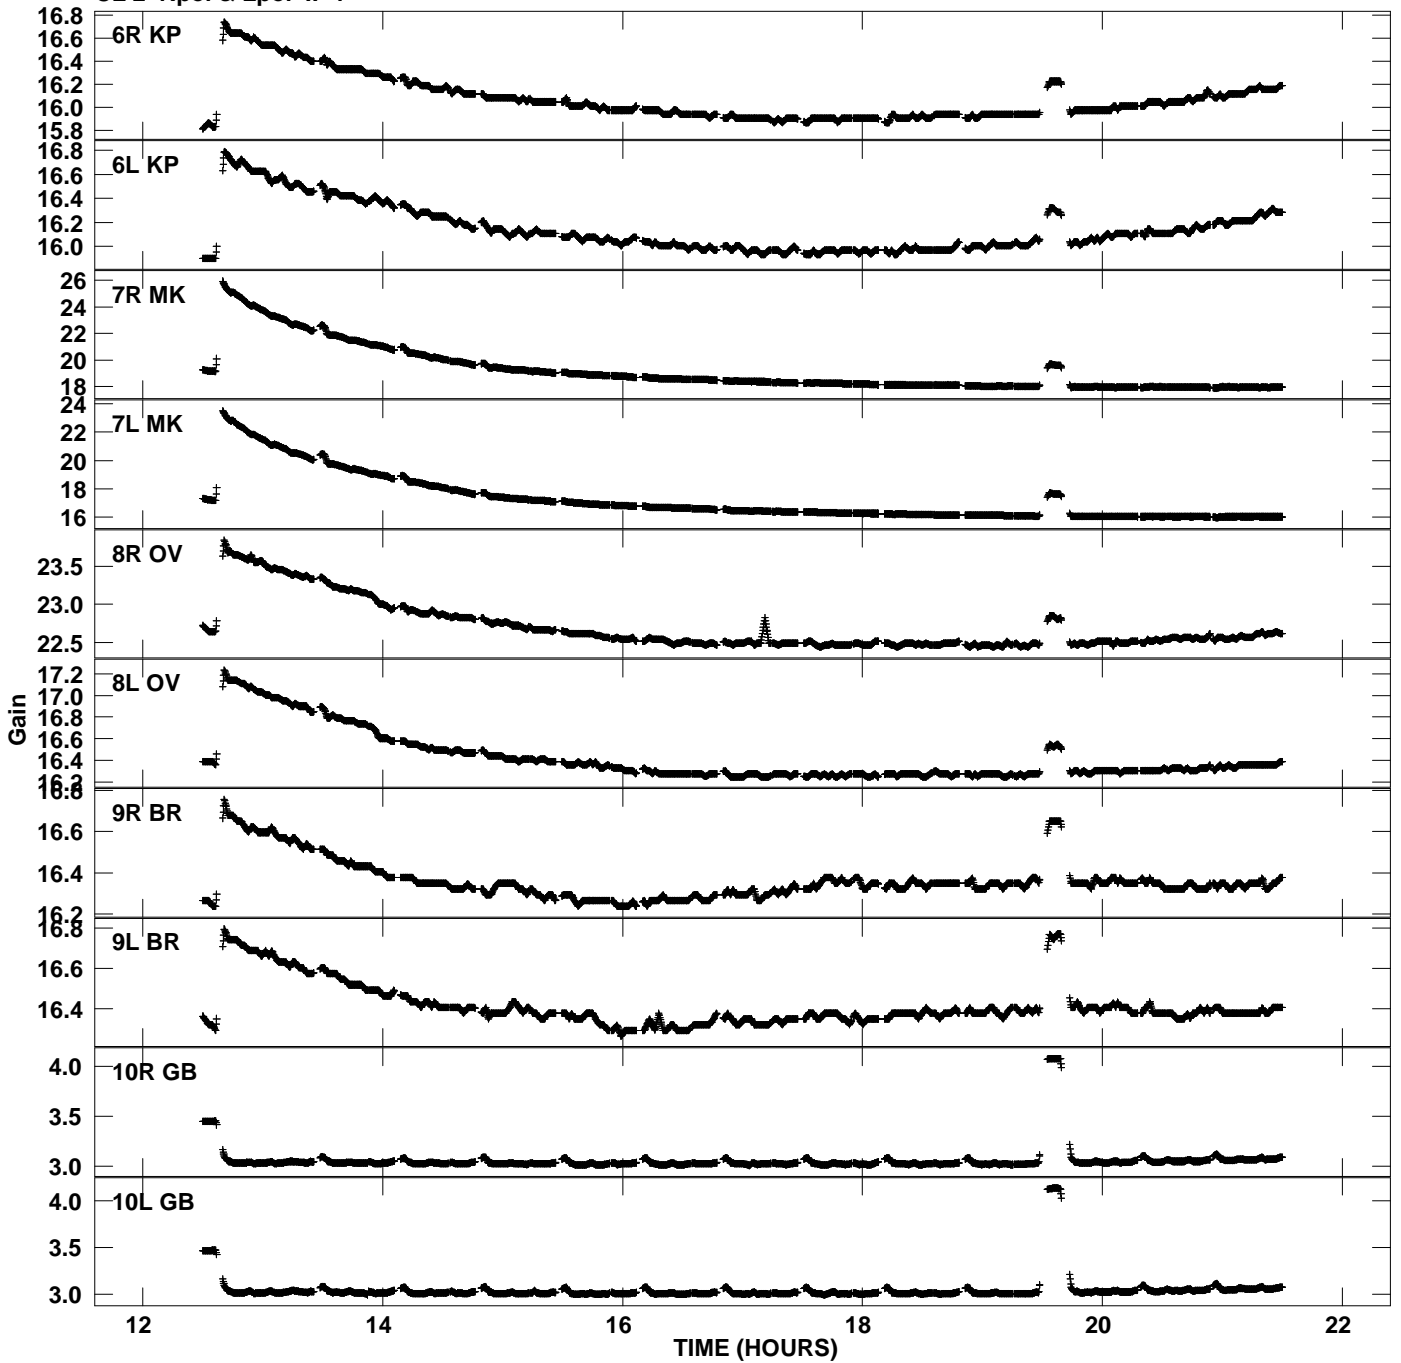

Plot file version 1 created 27-FEB-2008 18:54:20
Gain amp vs UTC time for GC029_1_6.UVAVG.1
CL 2 Rpol & Lpol IF 1

Plot file version 2 created 27-FEB-2008 18:54:20
Gain amp vs UTC time for GC029_1_6.UVAVG.1
CL 2 Rpol & Lpol IF 1

Plot file version 3 created 27-FEB-2008 18:54:20
Gain amp vs UTC time for GC029_1_6.UVAVG.1
CL 2 Rpol & Lpol IF 1