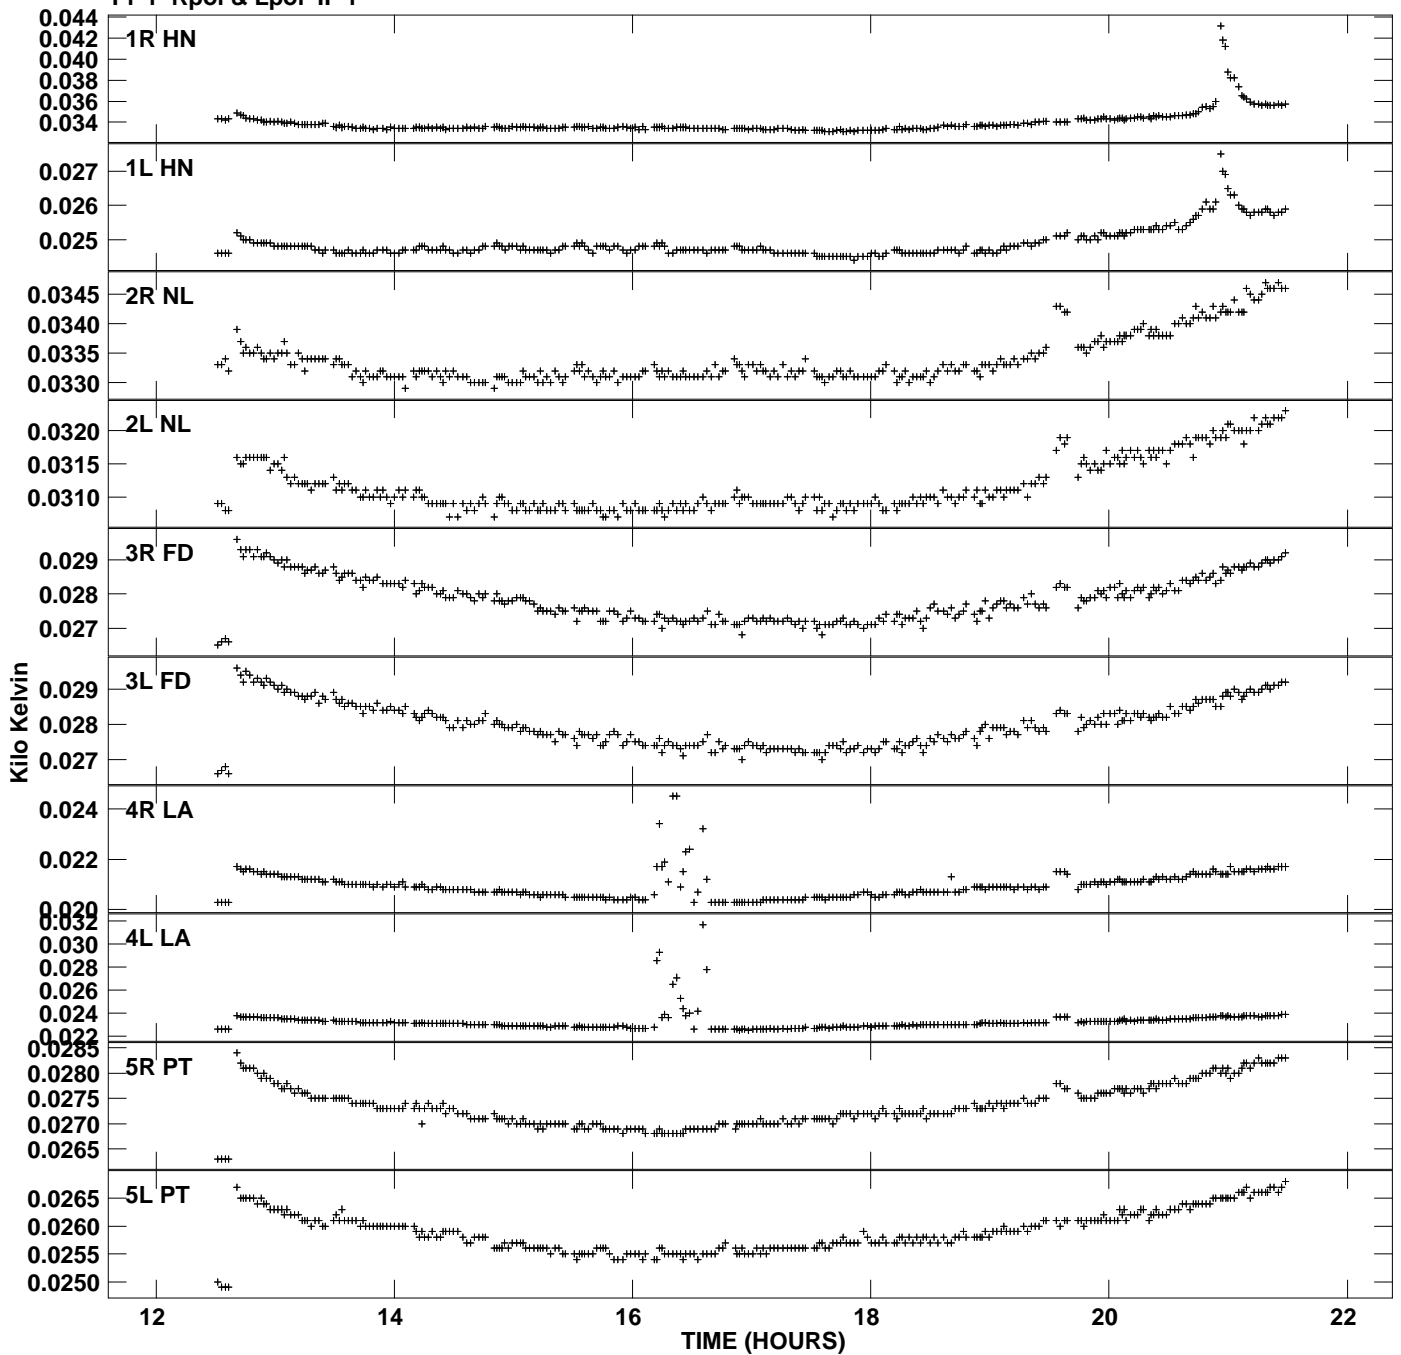

Plot file version 1 created 27-FEB-2008 18:54:12
Tsyst vs UTC time for GC029_1_6.UVAVG.1
TY 1 Rpol & Lpol IF 1

Plot file version 2 created 27-FEB-2008 18:54:12
Tsys vs UTC time for GC029_1_6.UVAVG.1
TY 1 Rpol & Lpol IF 1

Plot file version 3 created 27-FEB-2008 18:54:12
Tsyst vs UTC time for GC029_1_6.UVAVG.1
TY 1 Rpol & Lpol IF 1

Plot file version 4 created 27-FEB-2008 18:54:12
Tsyst vs UTC time for GC029_1_6.UVAVG.1
TY 1 Rpol & Lpol IF 1