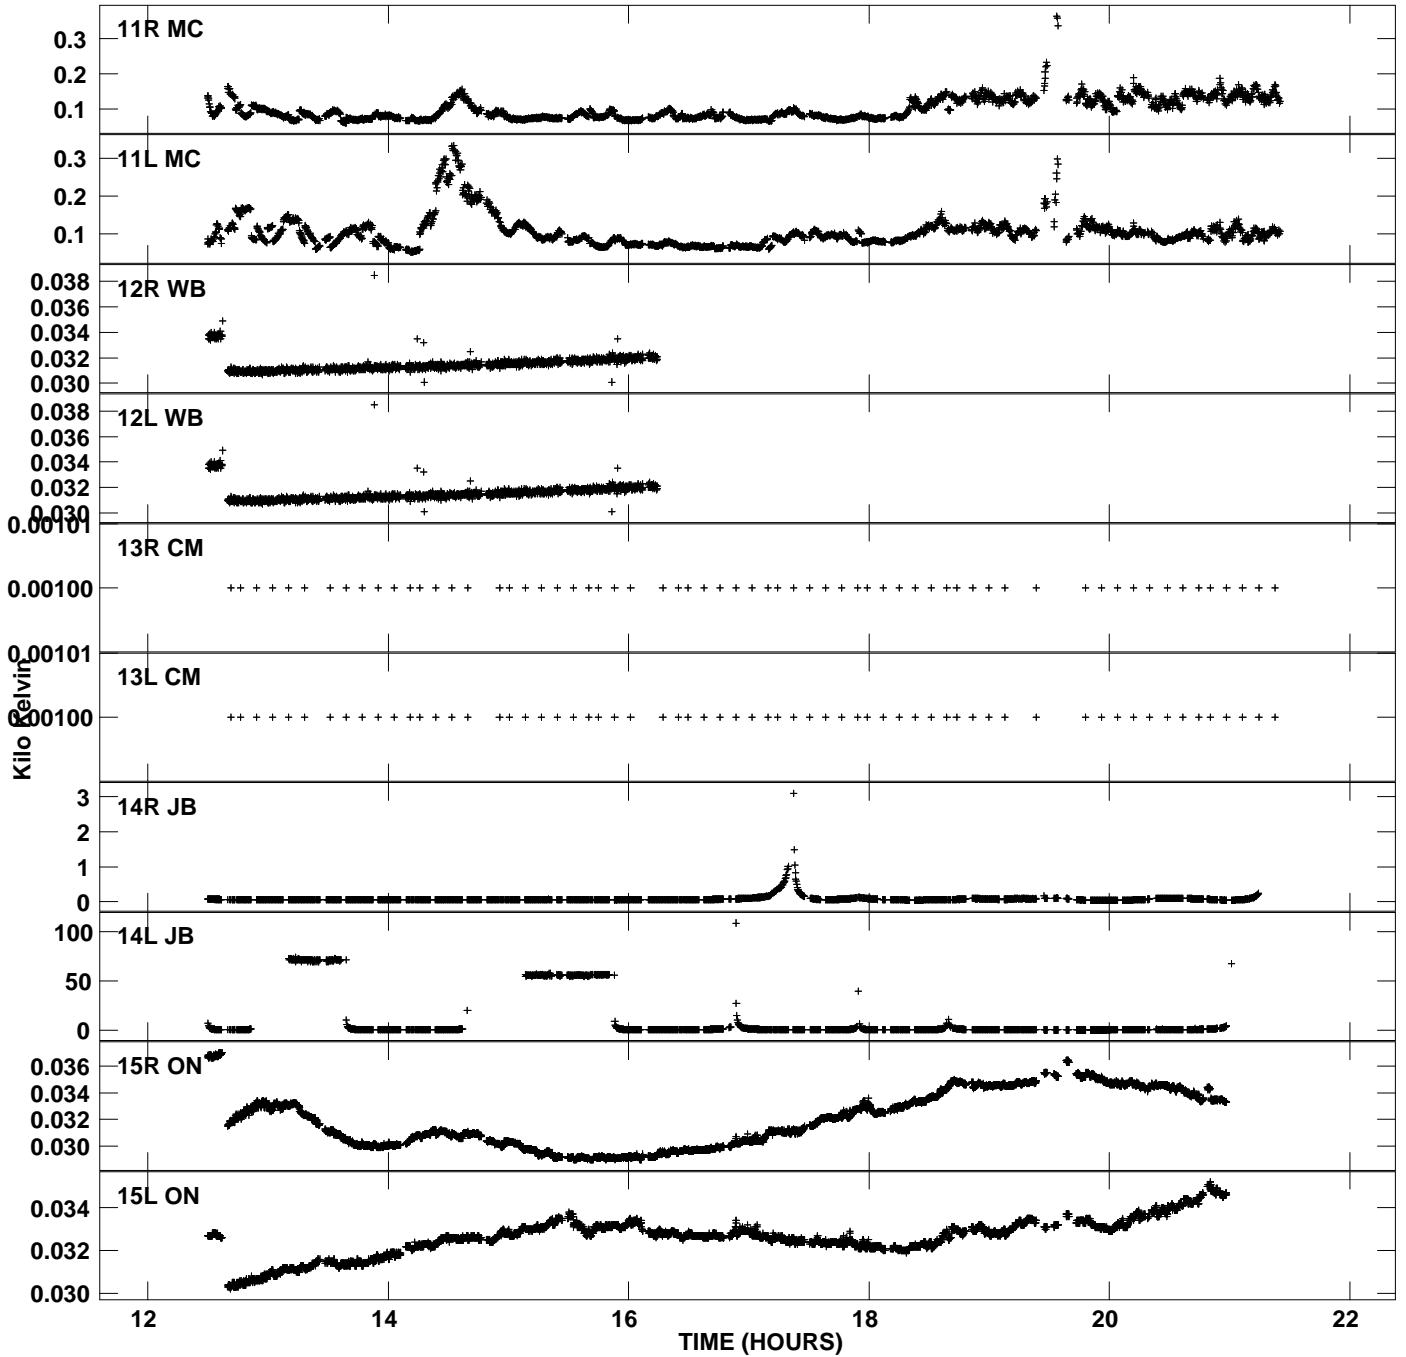

Plot file version 1 created 27-FEB-2008 18:54:12
Tsyst vs UTC time for GC029_1_6.UVAVG.1
TY 1 Rpol & Lpol IF 1

Plot file version 2 created 27-FEB-2008 18:54:12
Tsys vs UTC time for GC029_1_6.UVAVG.1
TY 1 Rpol & Lpol IF 1

Plot file version 3 created 27-FEB-2008 18:54:12
Tsyst vs UTC time for GC029_1_6.UVAVG.1
TY 1 Rpol & Lpol IF 1

Plot file version 4 created 27-FEB-2008 18:54:12
Tsyst vs UTC time for GC029_1_6.UVAVG.1
TY 1 Rpol & Lpol IF 1