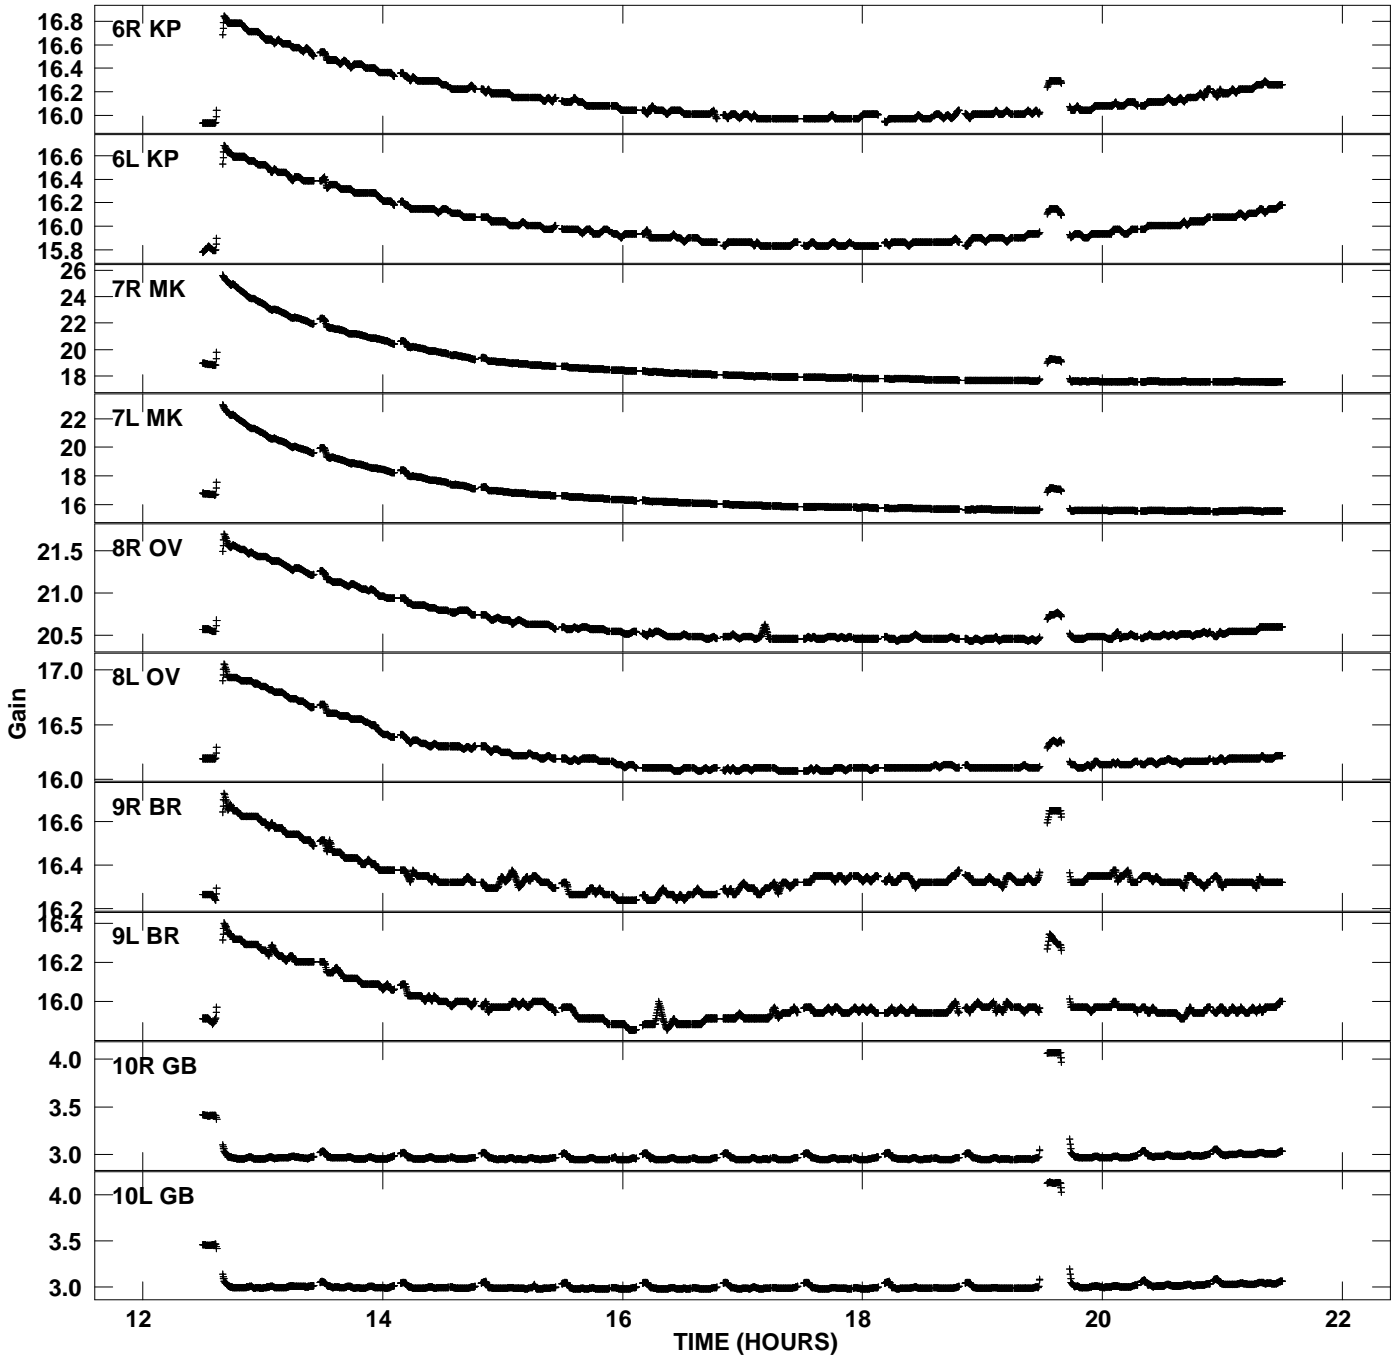

Plot file version 1 created 27-FEB-2008 13:01:58  
Gain amp vs UTC time for GC029\_1\_7.UVAVG.1  
CL 2 Rpol & Lpol IF 1

Plot file version 2 created 27-FEB-2008 13:01:58  
Gain amp vs UTC time for GC029\_1\_7.UVAVG.1  
CL 2 Rpol & Lpol IF 1

Plot file version 3 created 27-FEB-2008 13:01:58  
Gain amp vs UTC time for GC029\_1\_7.UVAVG.1  
CL 2 Rpol & Lpol IF 1