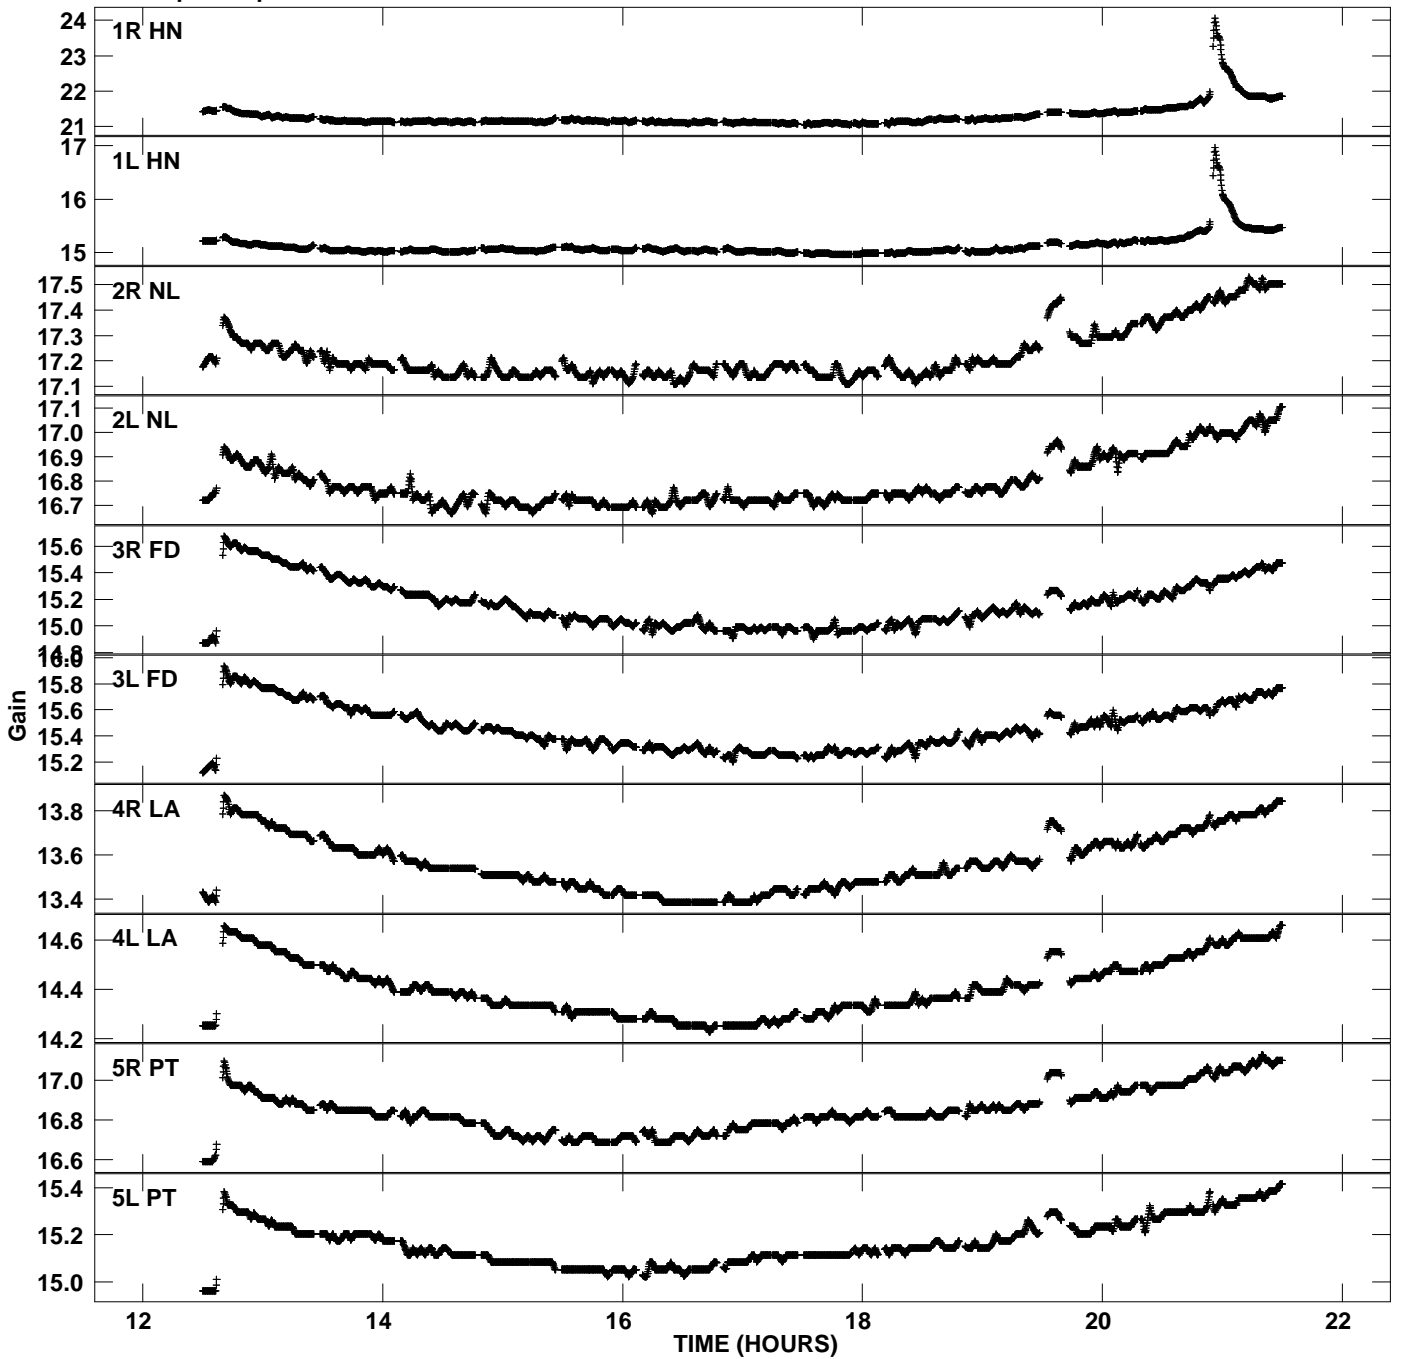

Plot file version 1 created 27-FEB-2008 13:01:58  
Gain amp vs UTC time for GC029\_1\_7.UVAVG.1  
CL 2 Rpol & Lpol IF 1

Plot file version 2 created 27-FEB-2008 13:01:58  
Gain amp vs UTC time for GC029\_1\_7.UVAVG.1  
CL 2 Rpol & Lpol IF 1

Plot file version 3 created 27-FEB-2008 13:01:58  
Gain amp vs UTC time for GC029\_1\_7.UVAVG.1  
CL 2 Rpol & Lpol IF 1