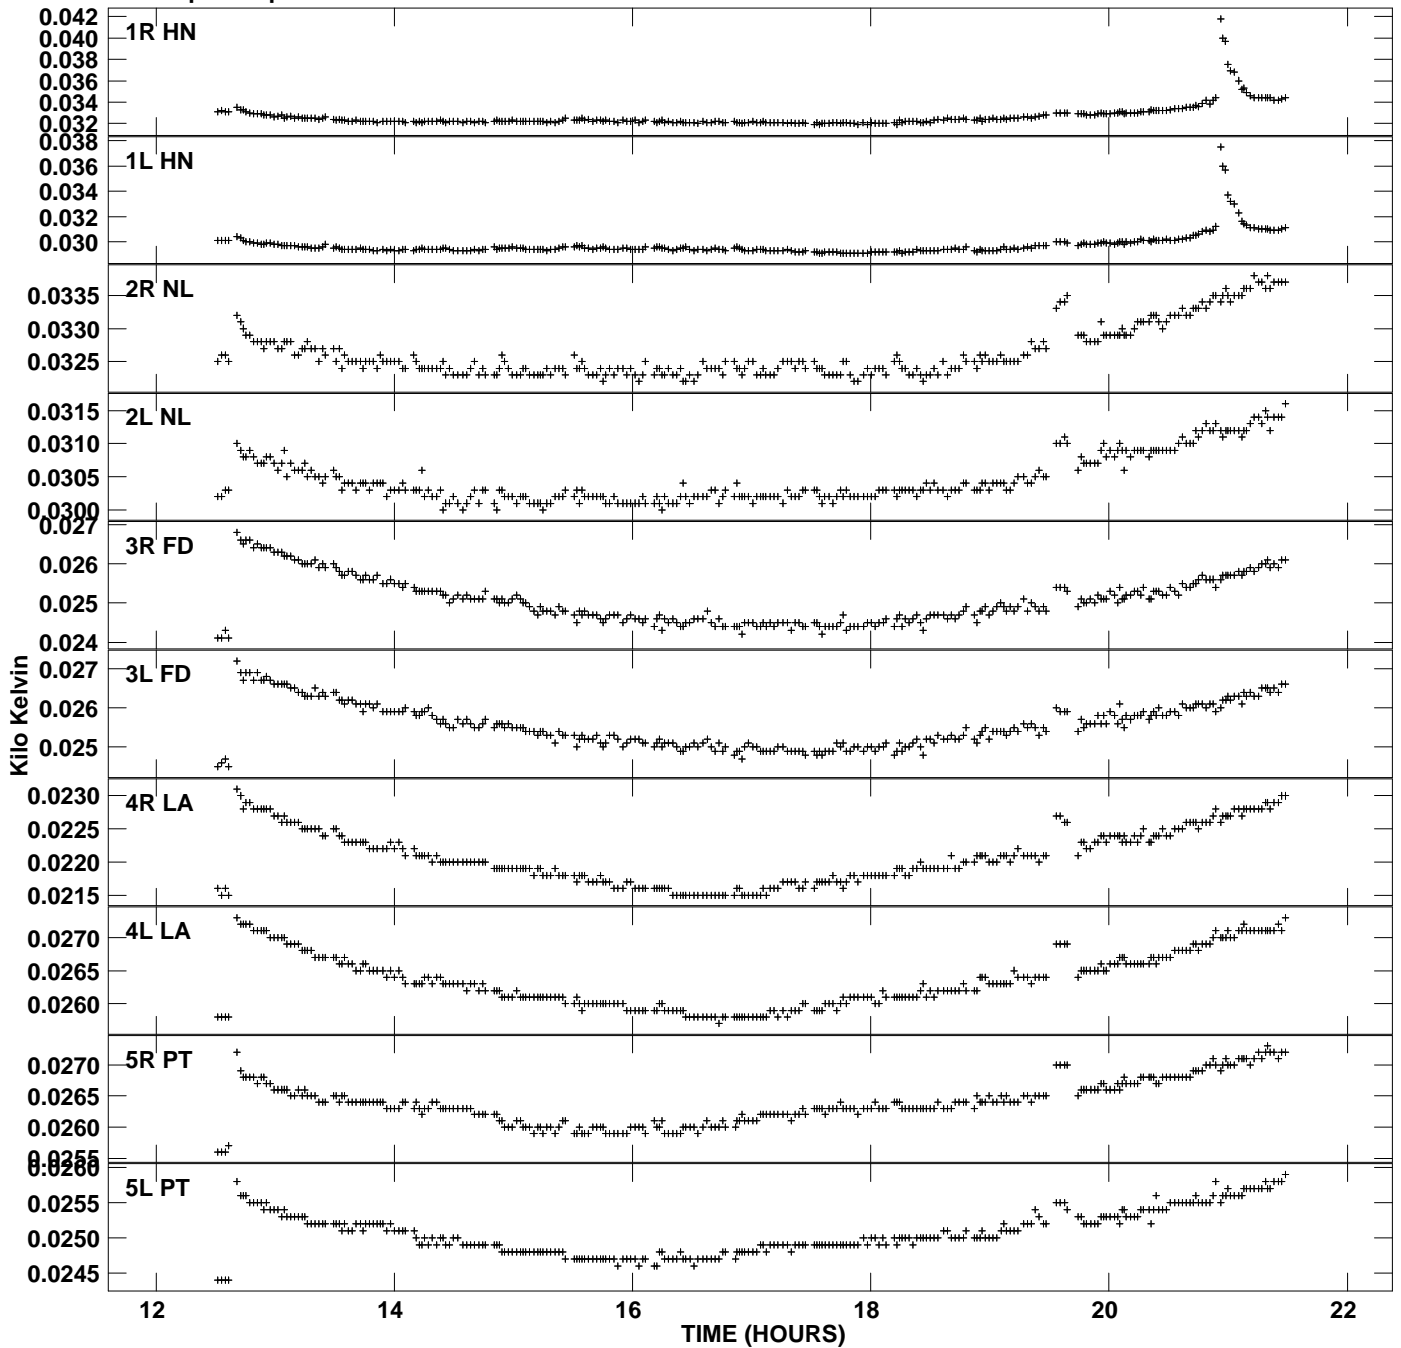

Plot file version 1 created 27-FEB-2008 13:01:49
Tsys vs UTC time for GC029_1_7.UVAVG.1
TY 1 Rpol & Lpol IF 1

Plot file version 2 created 27-FEB-2008 13:01:49
Tsys vs UTC time for GC029_1_7.UVAVG.1
TY 1 Rpol & Lpol IF 1

Plot file version 3 created 27-FEB-2008 13:01:49
Tsys vs UTC time for GC029_1_7.UVAVG.1
TY 1 Rpol & Lpol IF 1

Plot file version 4 created 27-FEB-2008 13:01:49
Tsys vs UTC time for GC029_1_7.UVAVG.1
TY 1 Rpol & Lpol IF 1