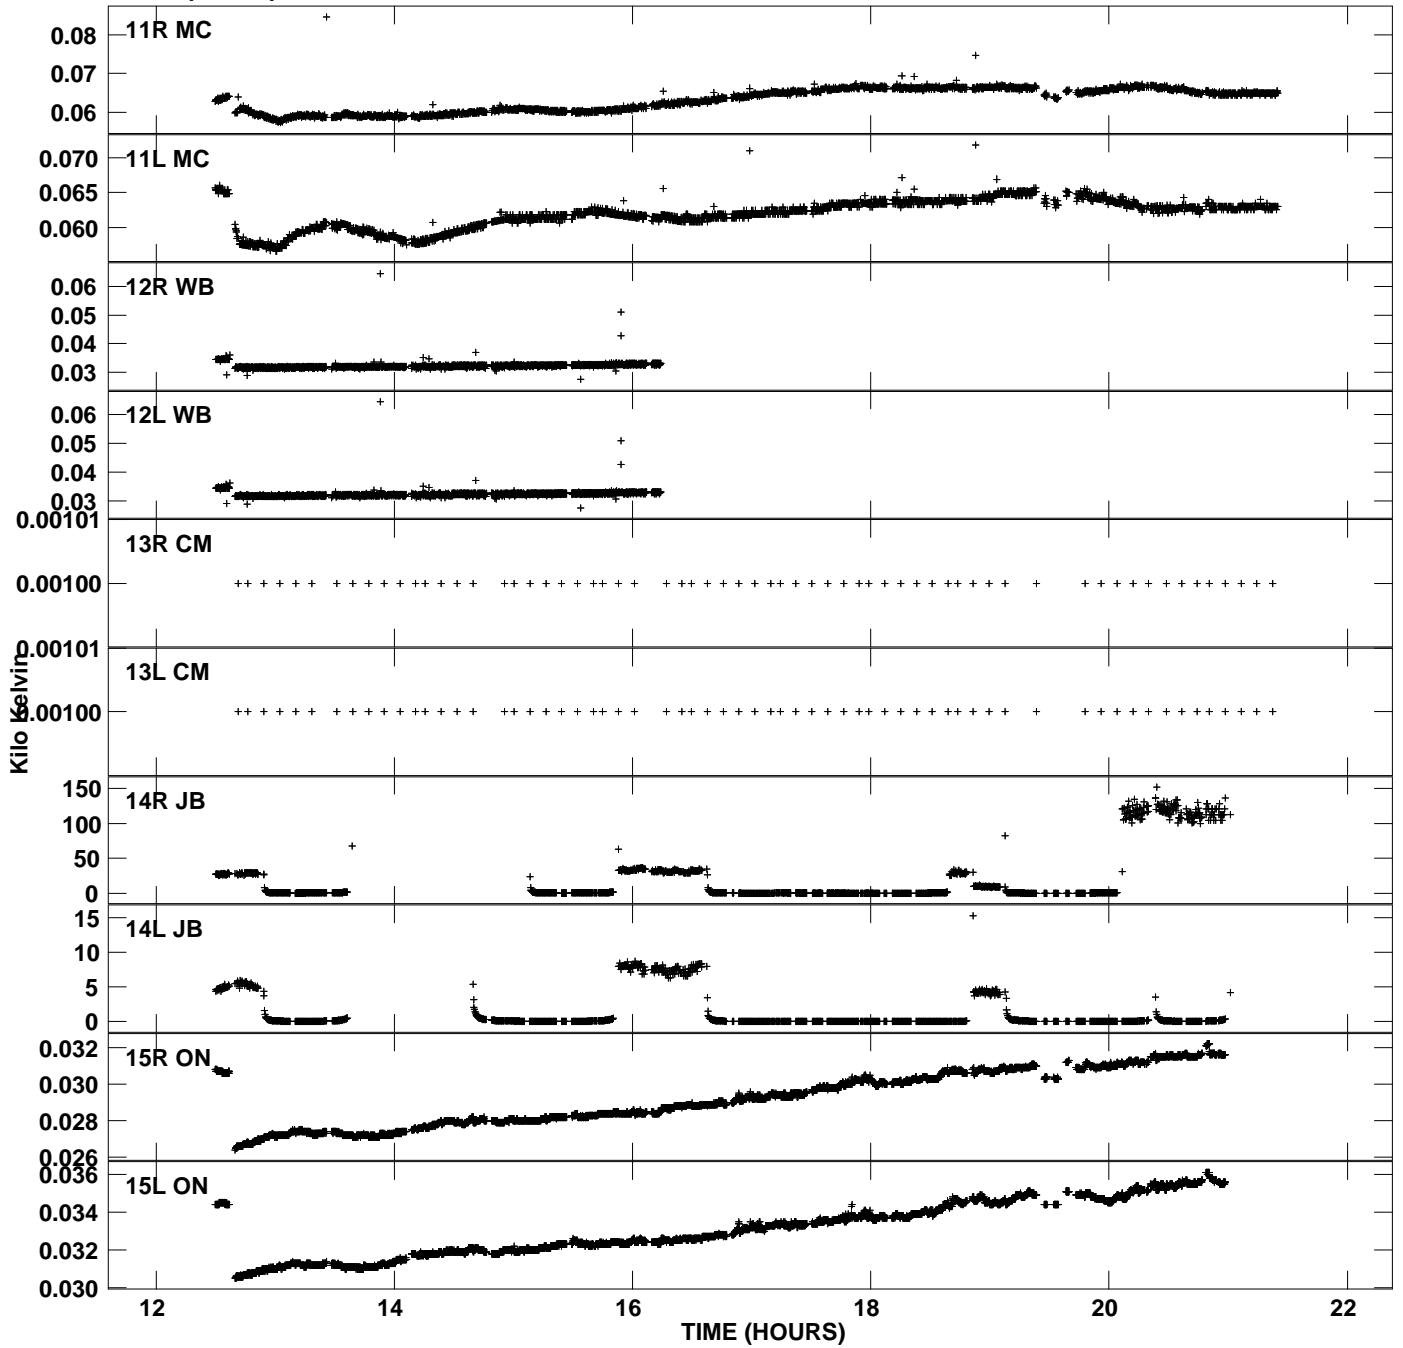

Plot file version 1 created 27-FEB-2008 13:01:49
Tsys vs UTC time for GC029_1_7.UVAVG.1
TY 1 Rpol & Lpol IF 1

Plot file version 2 created 27-FEB-2008 13:01:49
Tsys vs UTC time for GC029_1_7.UVAVG.1
TY 1 Rpol & Lpol IF 1

Plot file version 3 created 27-FEB-2008 13:01:49
Tsys vs UTC time for GC029_1_7.UVAVG.1
TY 1 Rpol & Lpol IF 1

Plot file version 4 created 27-FEB-2008 13:01:49
Tsys vs UTC time for GC029_1_7.UVAVG.1
TY 1 Rpol & Lpol IF 1