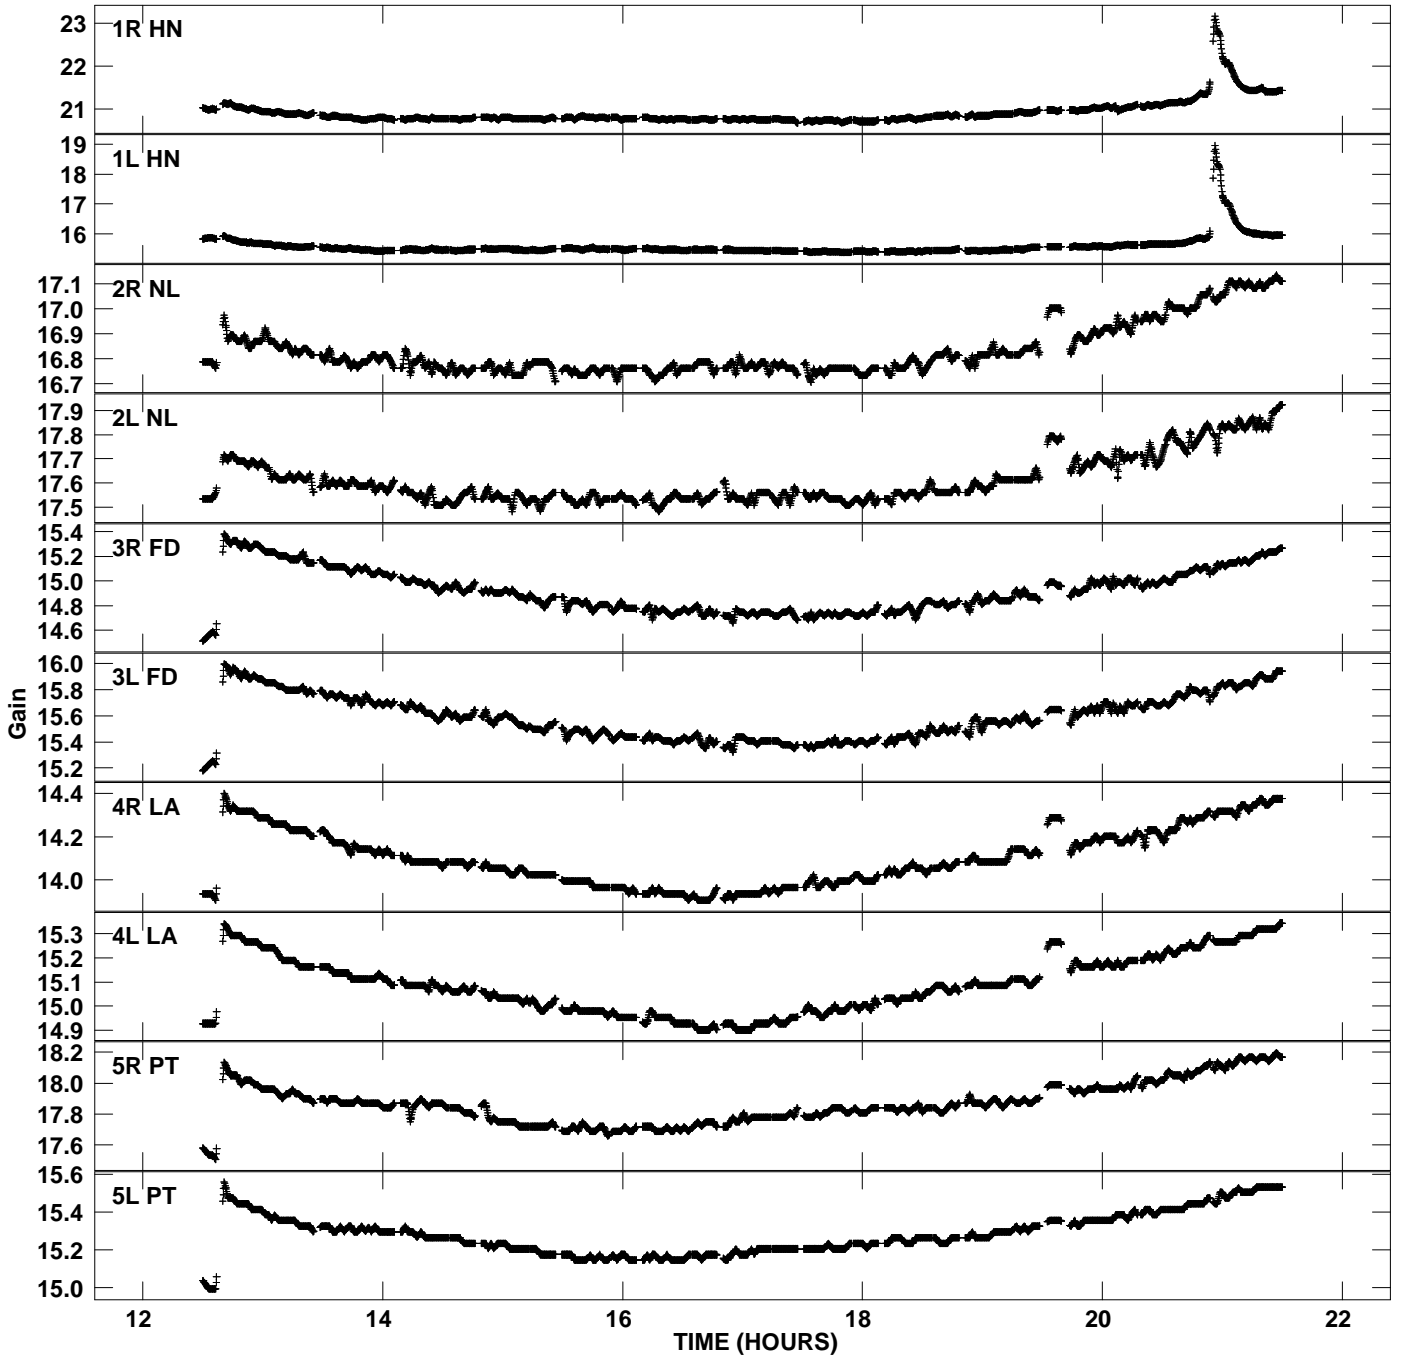

Plot file version 1 created 27-FEB-2008 15:58:04
Gain amp vs UTC time for GC029_1_8.UVAVG.1
CL 2 Rpol & Lpol IF 1

Plot file version 2 created 27-FEB-2008 15:58:04
Gain amp vs UTC time for GC029_1_8.UVAVG.1
CL 2 Rpol & Lpol IF 1

Plot file version 3 created 27-FEB-2008 15:58:04
Gain amp vs UTC time for GC029_1_8.UVAVG.1
CL 2 Rpol & Lpol IF 1