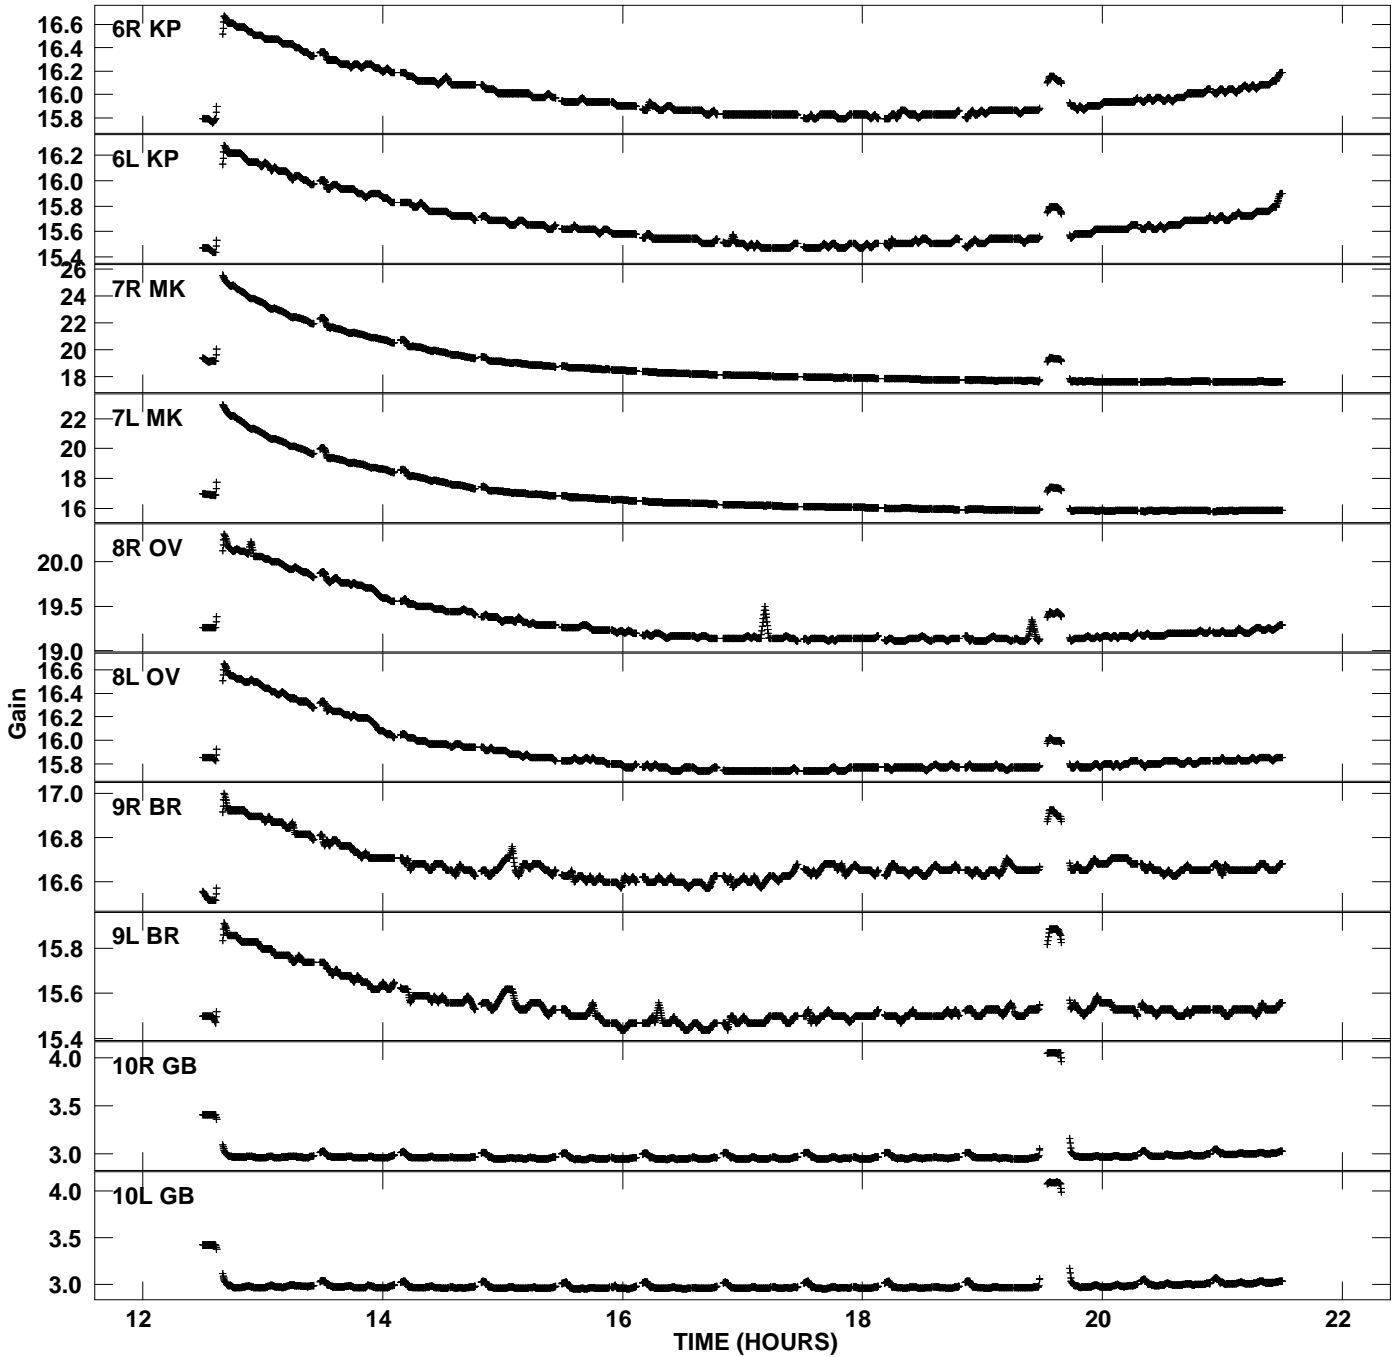

Plot file version 1 created 27-FEB-2008 15:58:04
Gain amp vs UTC time for GC029_1_8.UVAVG.1
CL 2 Rpol & Lpol IF 1

Plot file version 2 created 27-FEB-2008 15:58:04
Gain amp vs UTC time for GC029_1_8.UVAVG.1
CL 2 Rpol & Lpol IF 1

Plot file version 3 created 27-FEB-2008 15:58:04
Gain amp vs UTC time for GC029_1_8.UVAVG.1
CL 2 Rpol & Lpol IF 1