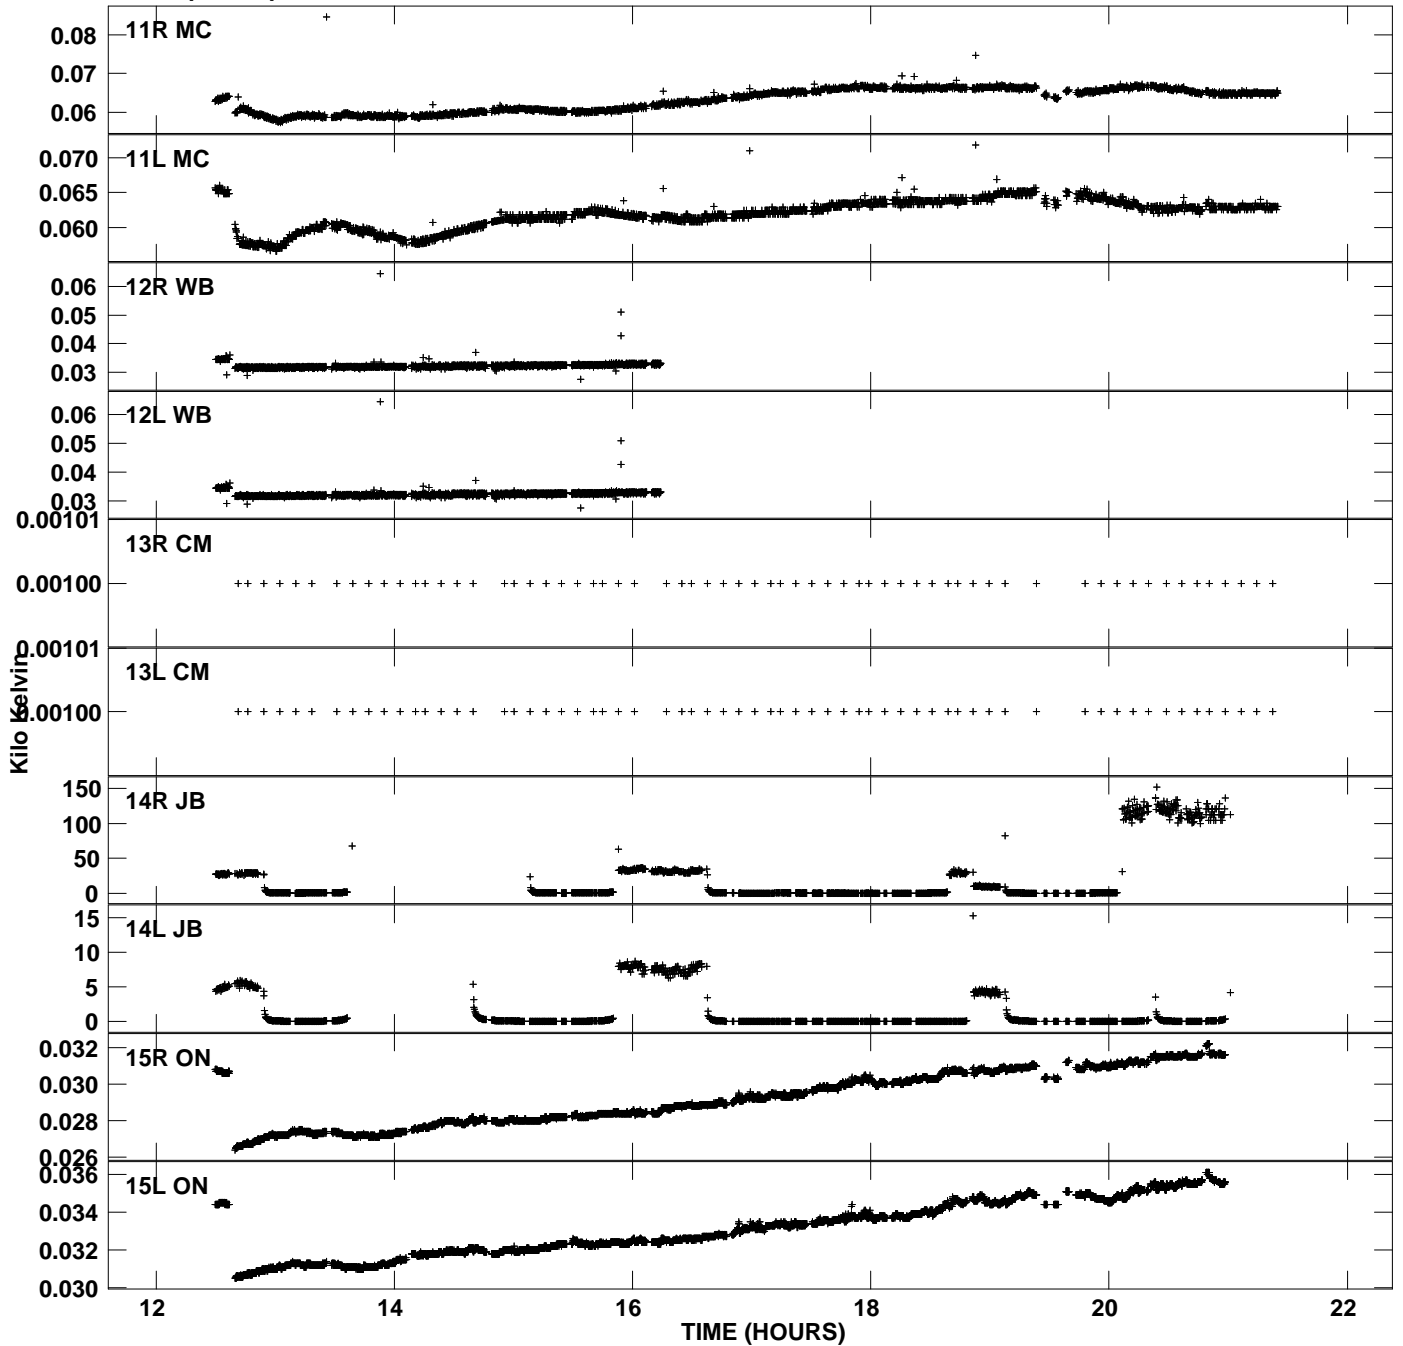

Plot file version 1 created 27-FEB-2008 15:57:55  
Tsys vs UTC time for GC029\_1\_8.UVAVG.1  
TY 1 Rpol & Lpol IF 1

Plot file version 2 created 27-FEB-2008 15:57:55  
Tsys vs UTC time for GC029\_1\_8.UVAVG.1  
TY 1 Rpol & Lpol IF 1

Plot file version 3 created 27-FEB-2008 15:57:55  
Tsys vs UTC time for GC029\_1\_8.UVAVG.1  
TY 1 Rpol & Lpol IF 1

Plot file version 4 created 27-FEB-2008 15:57:55  
Tsys vs UTC time for GC029\_1\_8.UVAVG.1  
TY 1 Rpol & Lpol IF 1