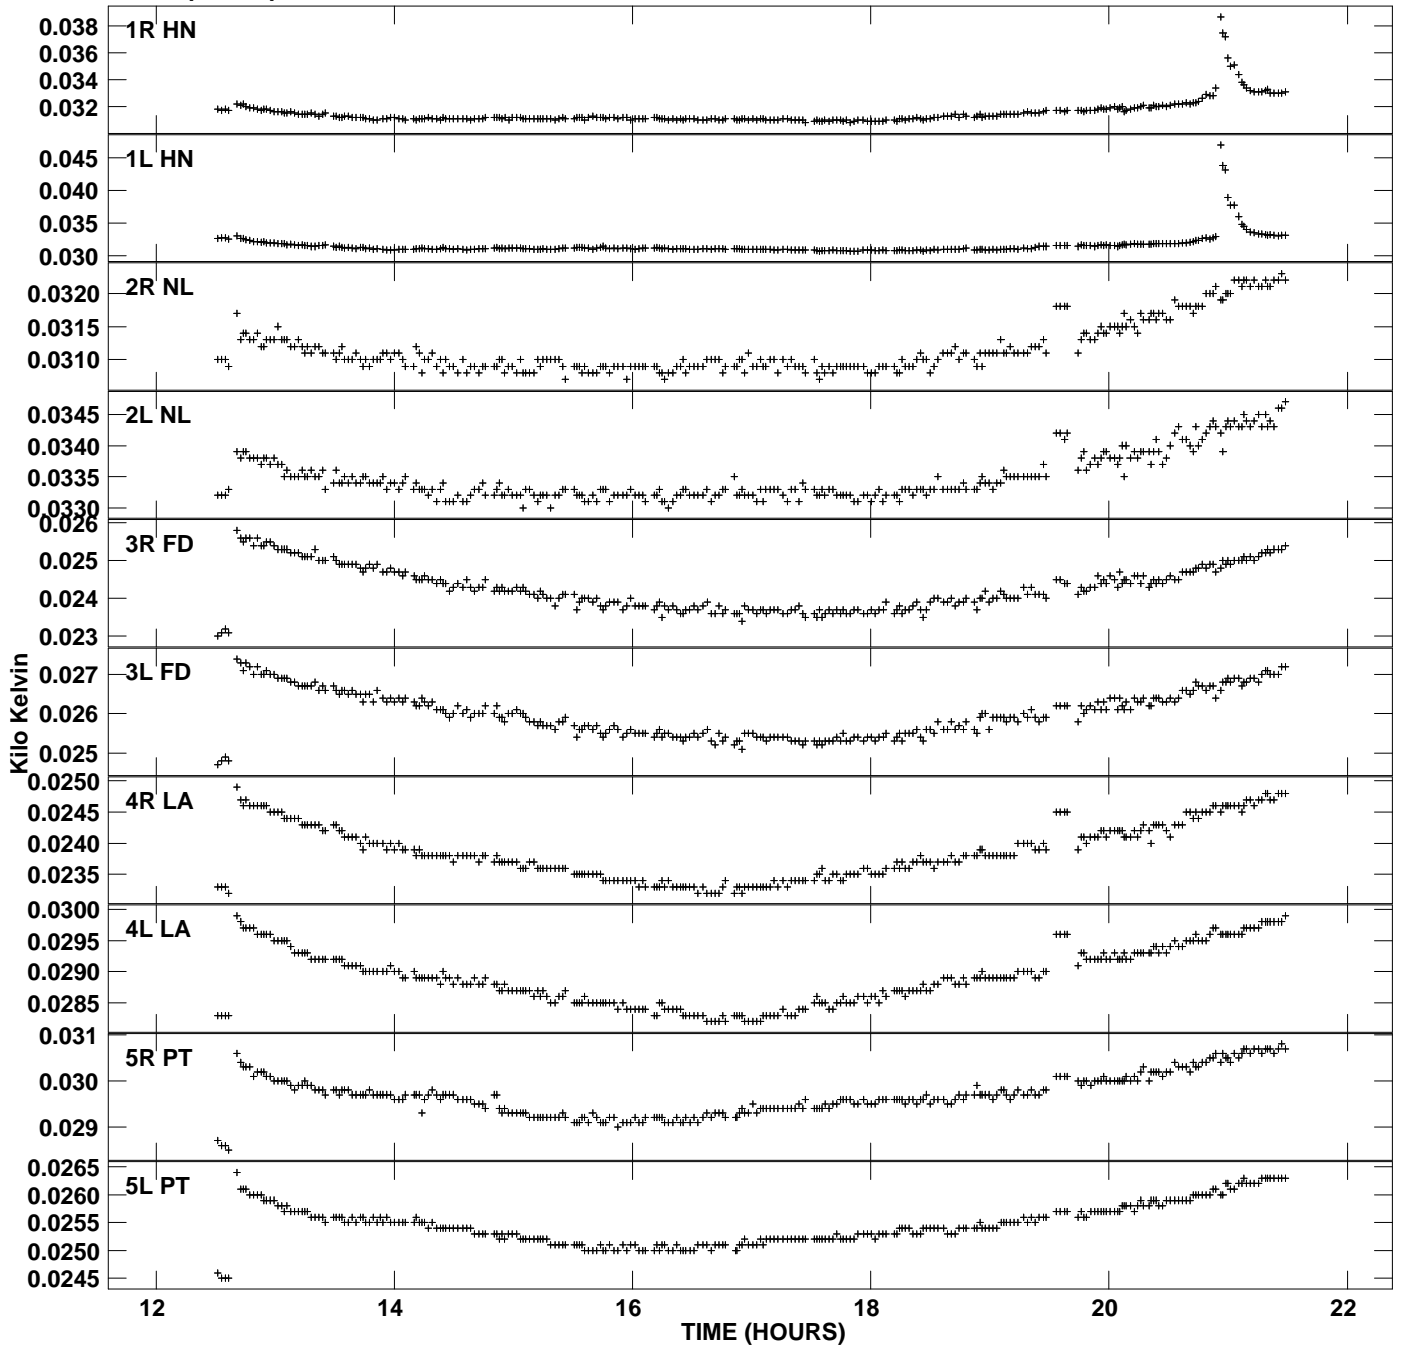

Plot file version 1 created 27-FEB-2008 15:57:55  
Tsys vs UTC time for GC029\_1\_8.UVAVG.1  
TY 1 Rpol & Lpol IF 1

Plot file version 2 created 27-FEB-2008 15:57:55  
Tsys vs UTC time for GC029\_1\_8.UVAVG.1  
TY 1 Rpol & Lpol IF 1

Plot file version 3 created 27-FEB-2008 15:57:55  
Tsys vs UTC time for GC029\_1\_8.UVAVG.1  
TY 1 Rpol & Lpol IF 1

Plot file version 4 created 27-FEB-2008 15:57:55  
Tsys vs UTC time for GC029\_1\_8.UVAVG.1  
TY 1 Rpol & Lpol IF 1