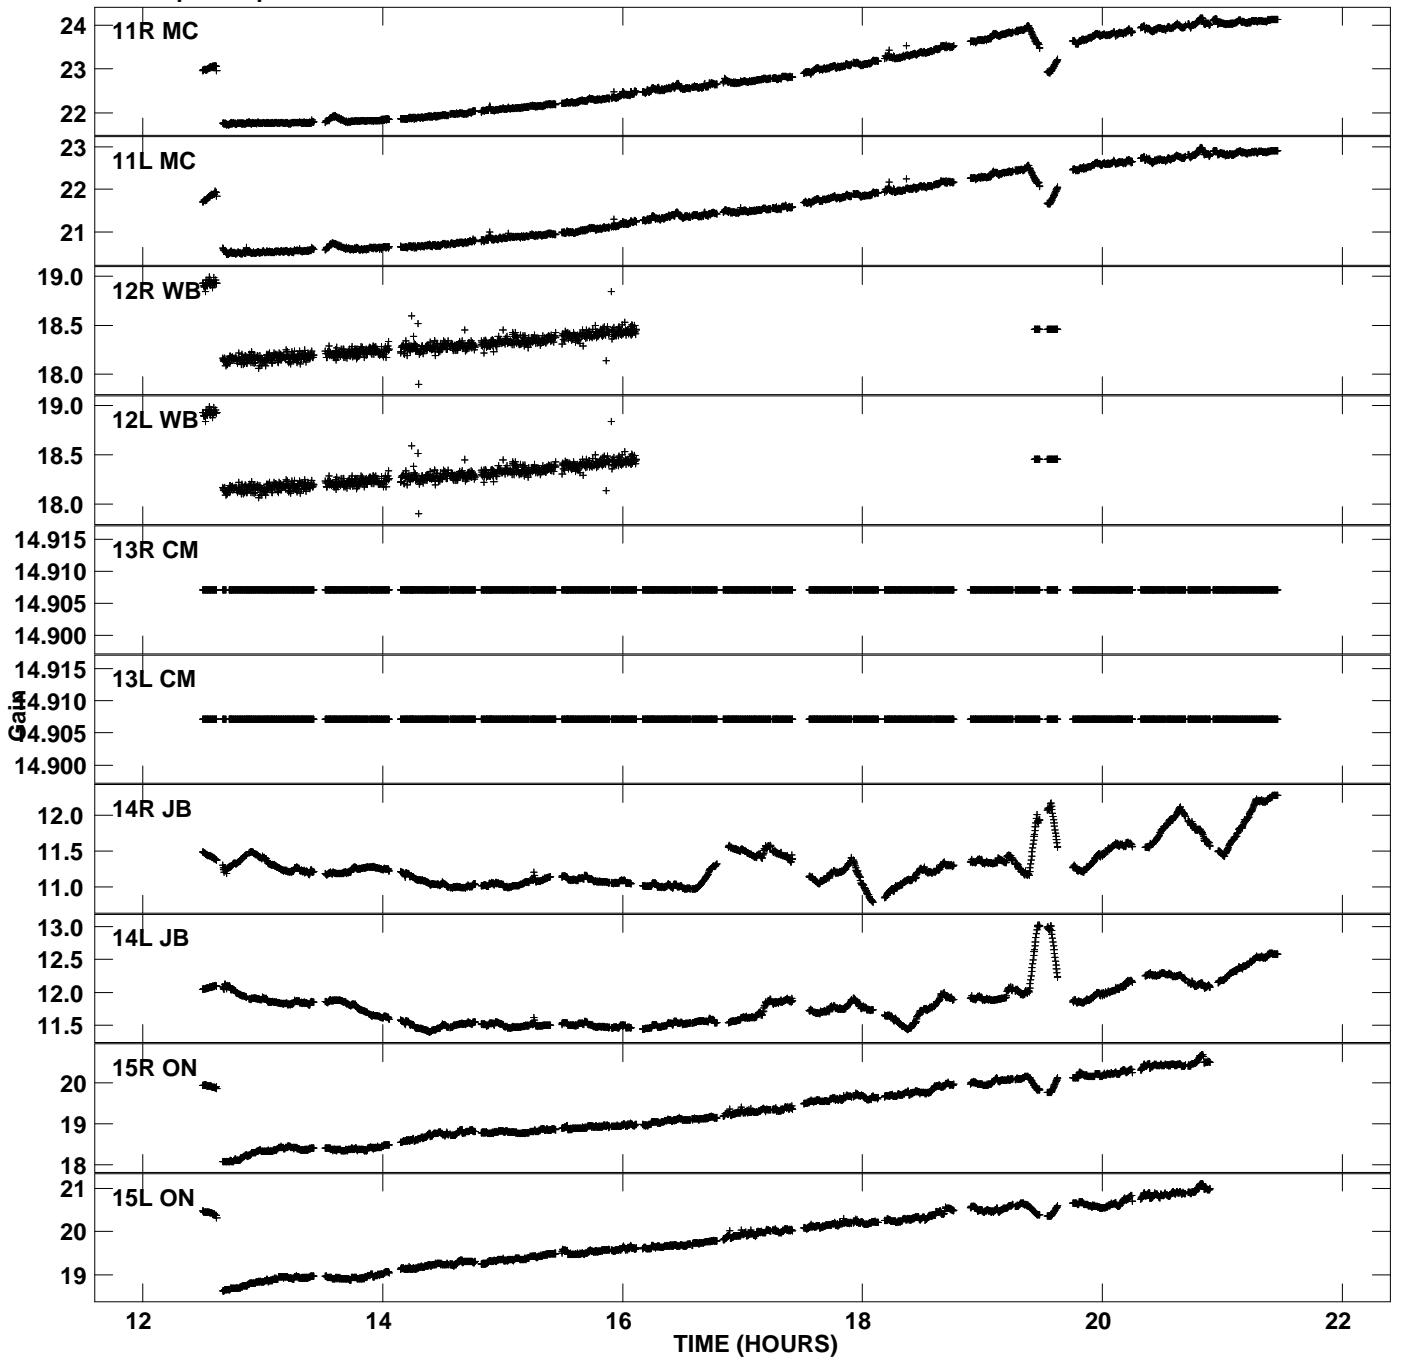

Plot file version 1 created 01-FEB-2008 11:22:59
Gain amp vs UTC time for GC029_2_1.UVAVG.1
CL 2 Rpol & Lpol IF 1

Plot file version 2 created 01-FEB-2008 11:22:59
Gain amp vs UTC time for GC029_2_1.UVAVG.1
CL 2 Rpol & Lpol IF 1

Plot file version 3 created 01-FEB-2008 11:22:59
Gain amp vs UTC time for GC029_2_1.UVAVG.1
CL 2 Rpol & Lpol IF 1

Plot file version 4 created 01-FEB-2008 11:22:59
Gain amp vs UTC time for GC029_2_1.UVAVG.1
CL 2 Rpol & Lpol IF 1