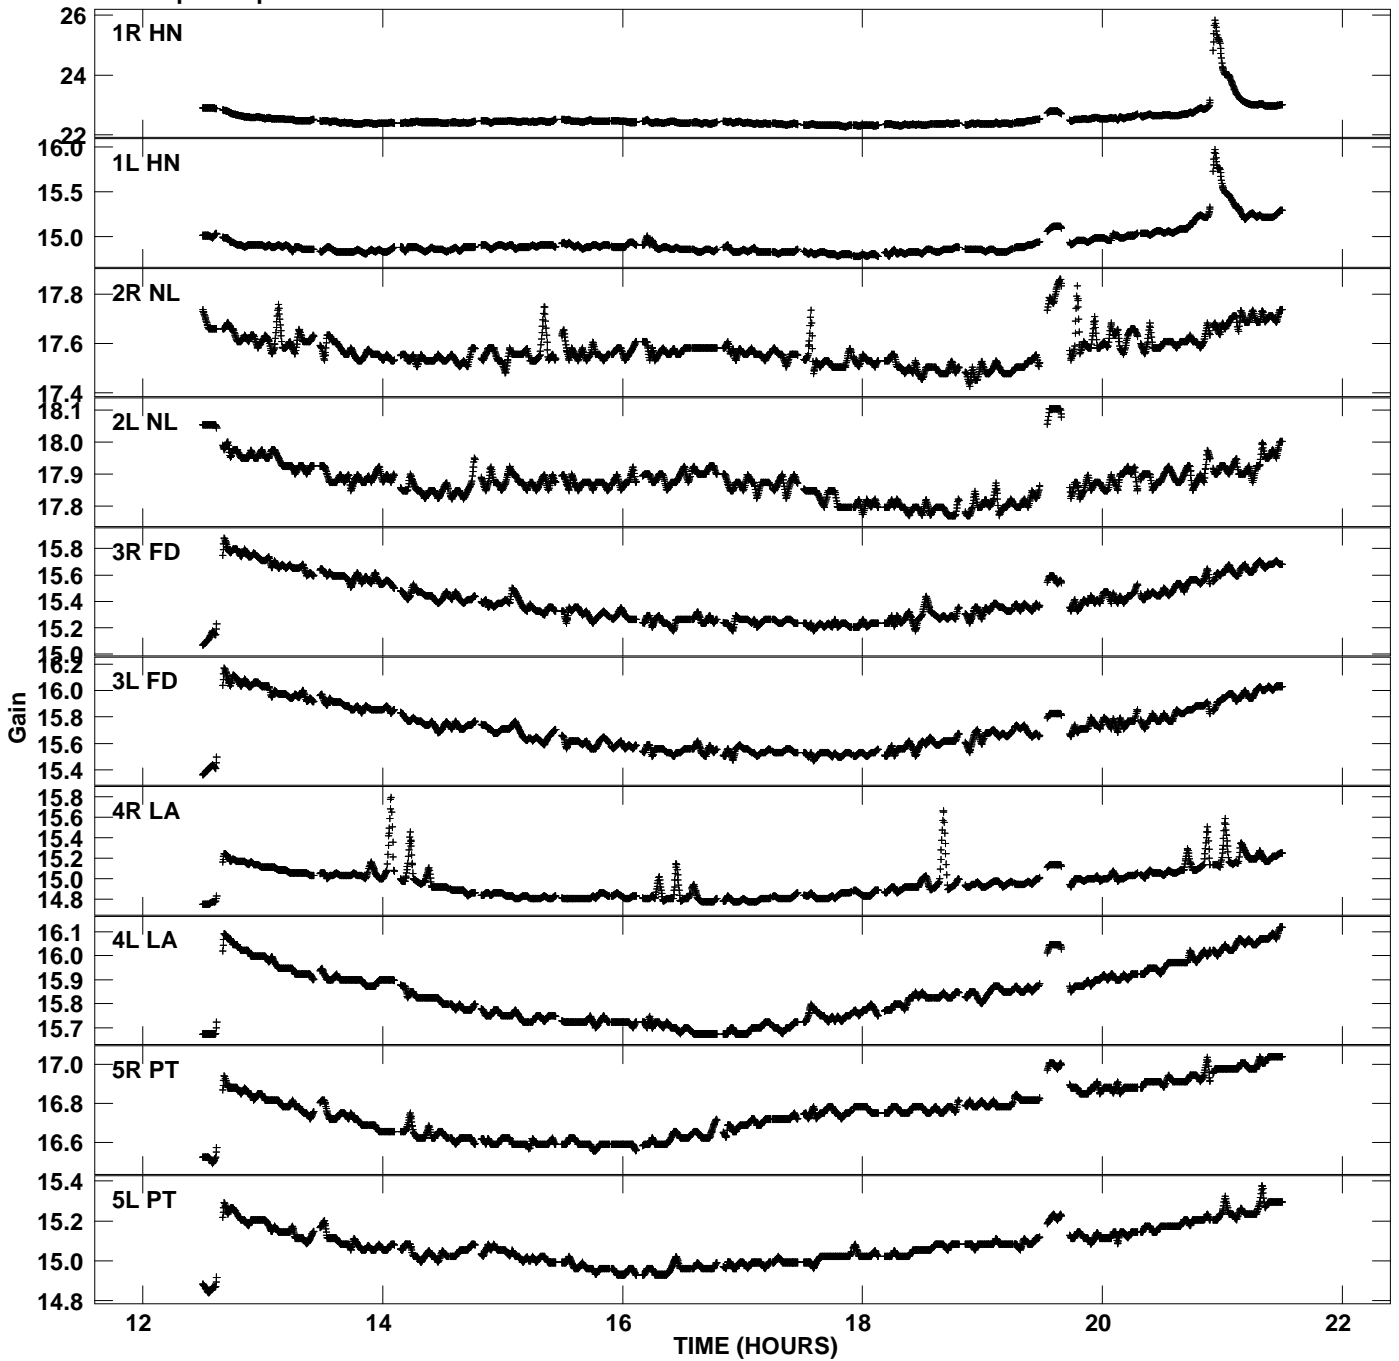

Plot file version 1 created 01-FEB-2008 11:22:59
Gain amp vs UTC time for GC029_2_1.UVAVG.1
CL 2 Rpol & Lpol IF 1

Plot file version 2 created 01-FEB-2008 11:22:59
Gain amp vs UTC time for GC029_2_1.UVAVG.1
CL 2 Rpol & Lpol IF 1

Plot file version 3 created 01-FEB-2008 11:22:59
Gain amp vs UTC time for GC029_2_1.UVAVG.1
CL 2 Rpol & Lpol IF 1

Plot file version 4 created 01-FEB-2008 11:22:59
Gain amp vs UTC time for GC029_2_1.UVAVG.1
CL 2 Rpol & Lpol IF 1