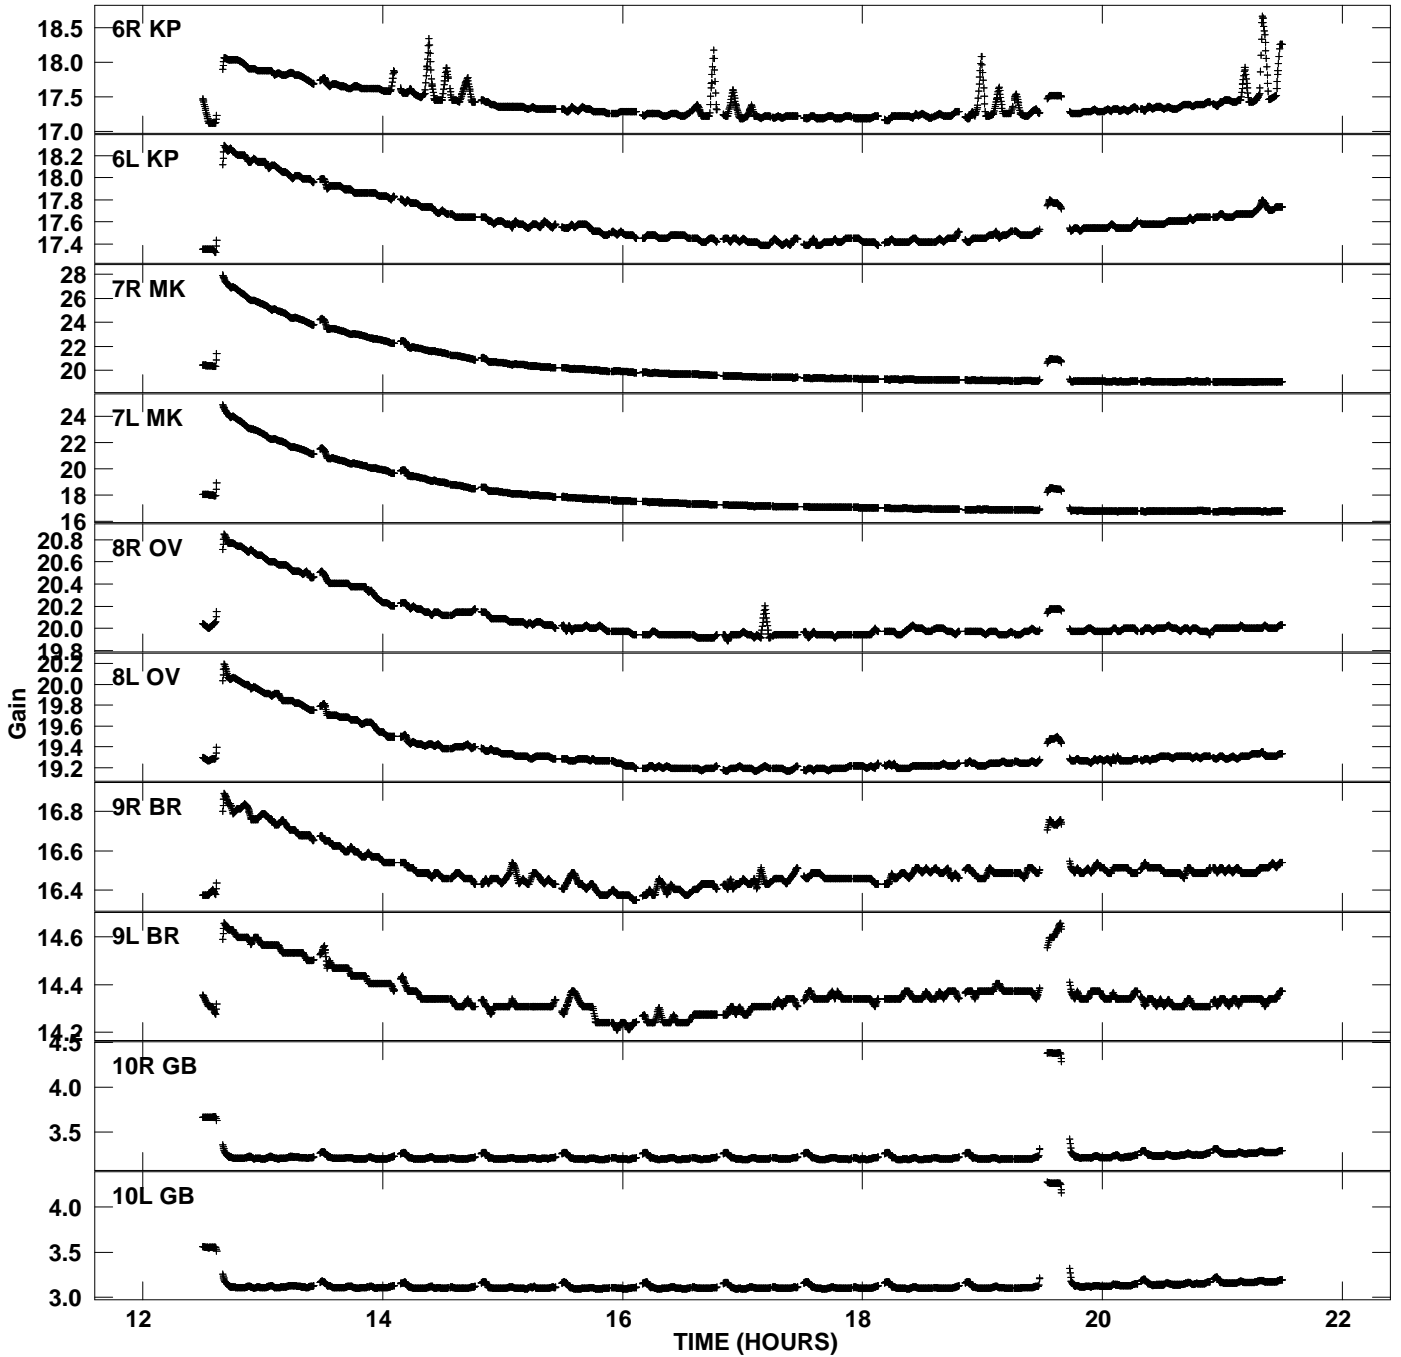

Plot file version 1 created 01-FEB-2008 11:22:59
Gain amp vs UTC time for GC029_2_1.UVAVG.1
CL 2 Rpol & Lpol IF 1

Plot file version 2 created 01-FEB-2008 11:22:59
Gain amp vs UTC time for GC029_2_1.UVAVG.1
CL 2 Rpol & Lpol IF 1

Plot file version 3 created 01-FEB-2008 11:22:59
Gain amp vs UTC time for GC029_2_1.UVAVG.1
CL 2 Rpol & Lpol IF 1

Plot file version 4 created 01-FEB-2008 11:22:59
Gain amp vs UTC time for GC029_2_1.UVAVG.1
CL 2 Rpol & Lpol IF 1