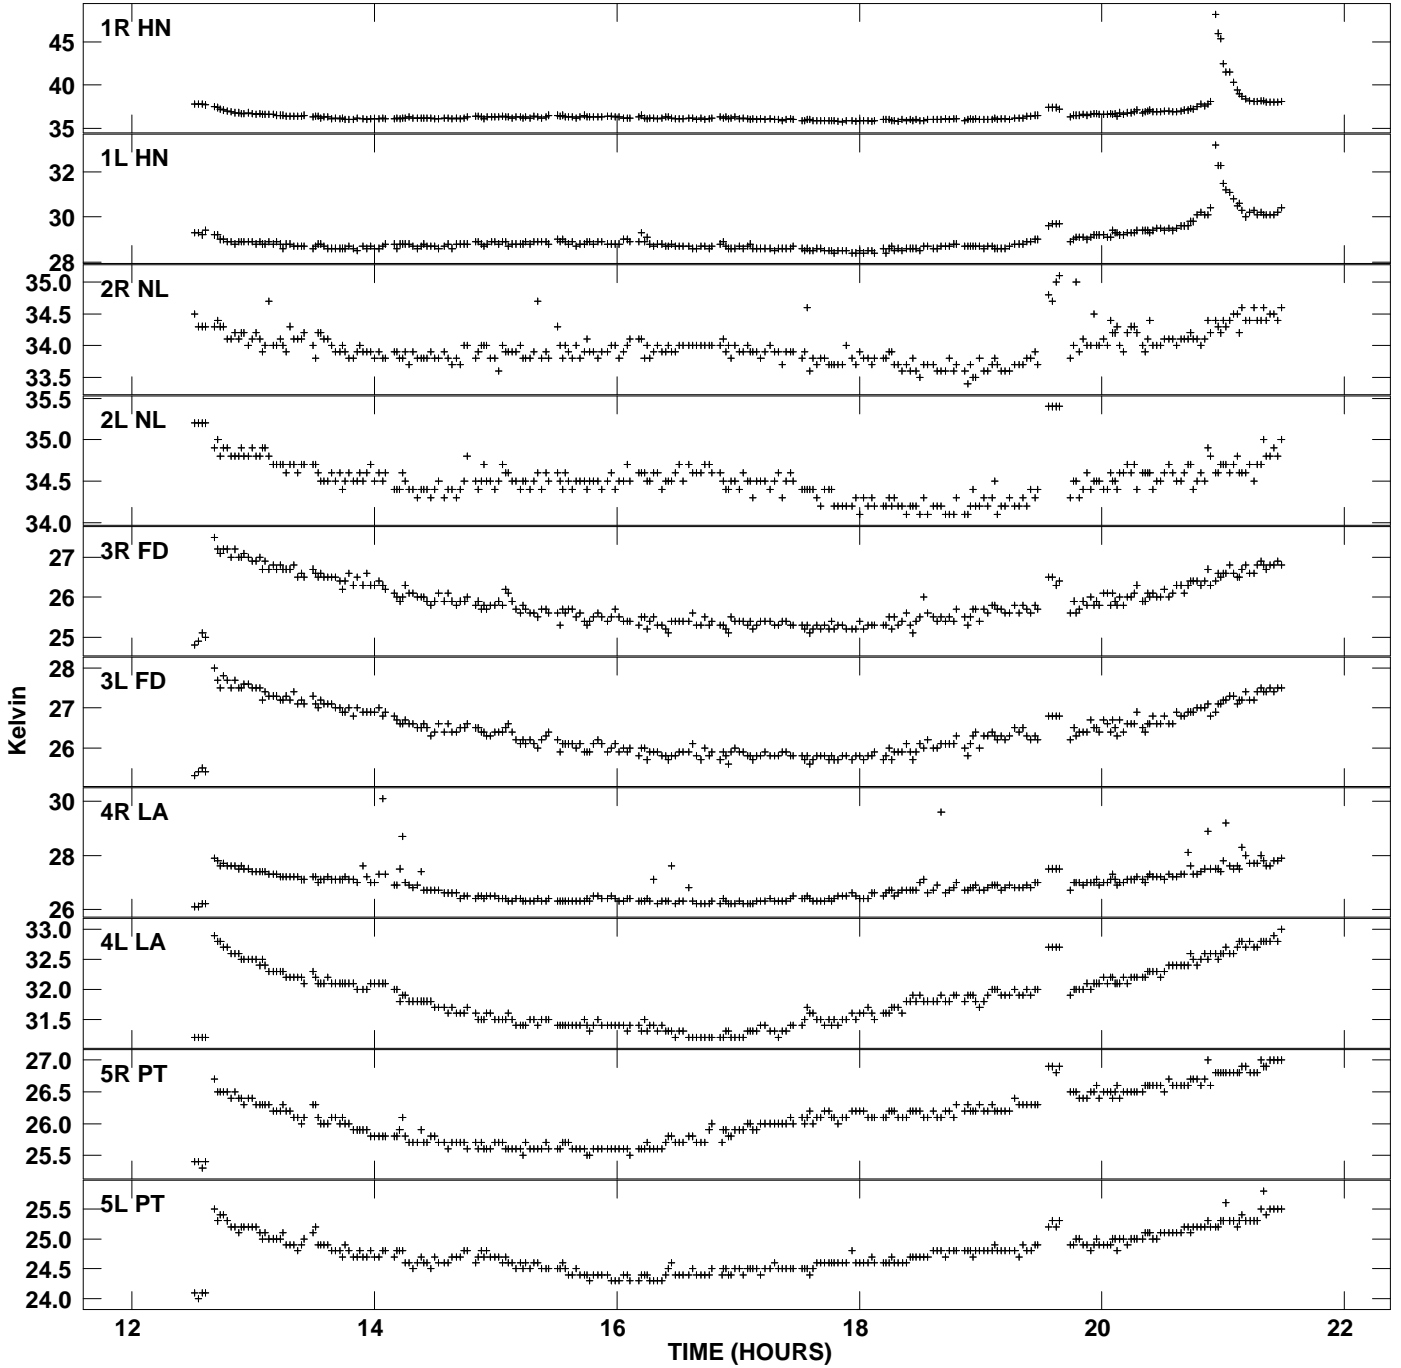

Plot file version 1 created 01-FEB-2008 11:22:51
Tsyst vs UTC time for GC029_2_1.UVAVG.1
TY 1 Rpol & Lpol IF 1

Plot file version 2 created 01-FEB-2008 11:22:51
Tsyst vs UTC time for GC029_2_1.UVAVG.1
TY 1 Rpol & Lpol IF 1

Plot file version 3 created 01-FEB-2008 11:22:51
Tsys vs UTC time for GC029_2_1.UVAVG.1
TY 1 Rpol & Lpol IF 1

Plot file version 4 created 01-FEB-2008 11:22:51
Tsys vs UTC time for GC029_2_1.UVAVG.1
TY 1 Rpol & Lpol IF 1