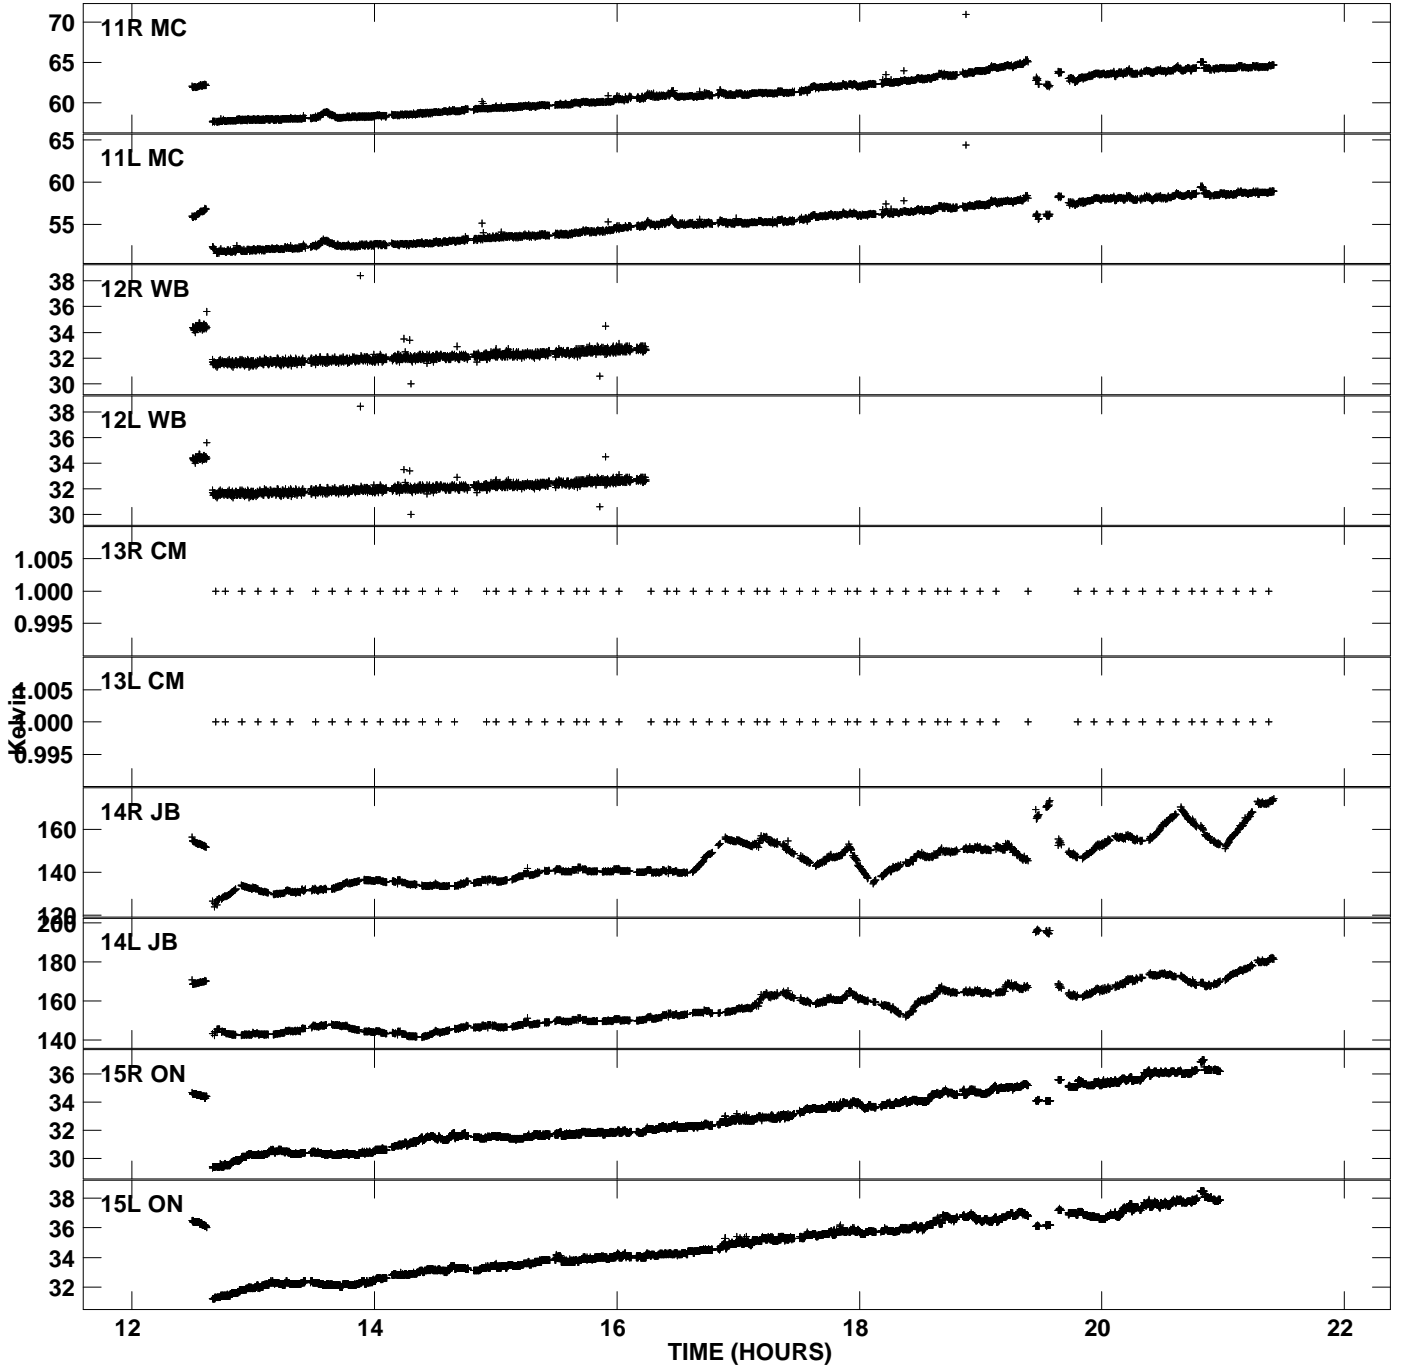

Plot file version 1 created 01-FEB-2008 11:22:51
Tsyst vs UTC time for GC029_2_1.UVAVG.1
TY 1 Rpol & Lpol IF 1

Plot file version 2 created 01-FEB-2008 11:22:51
Tsyst vs UTC time for GC029_2_1.UVAVG.1
TY 1 Rpol & Lpol IF 1

Plot file version 3 created 01-FEB-2008 11:22:51
Tsys vs UTC time for GC029_2_1.UVAVG.1
TY 1 Rpol & Lpol IF 1

Plot file version 4 created 01-FEB-2008 11:22:51
Tsys vs UTC time for GC029_2_1.UVAVG.1
TY 1 Rpol & Lpol IF 1