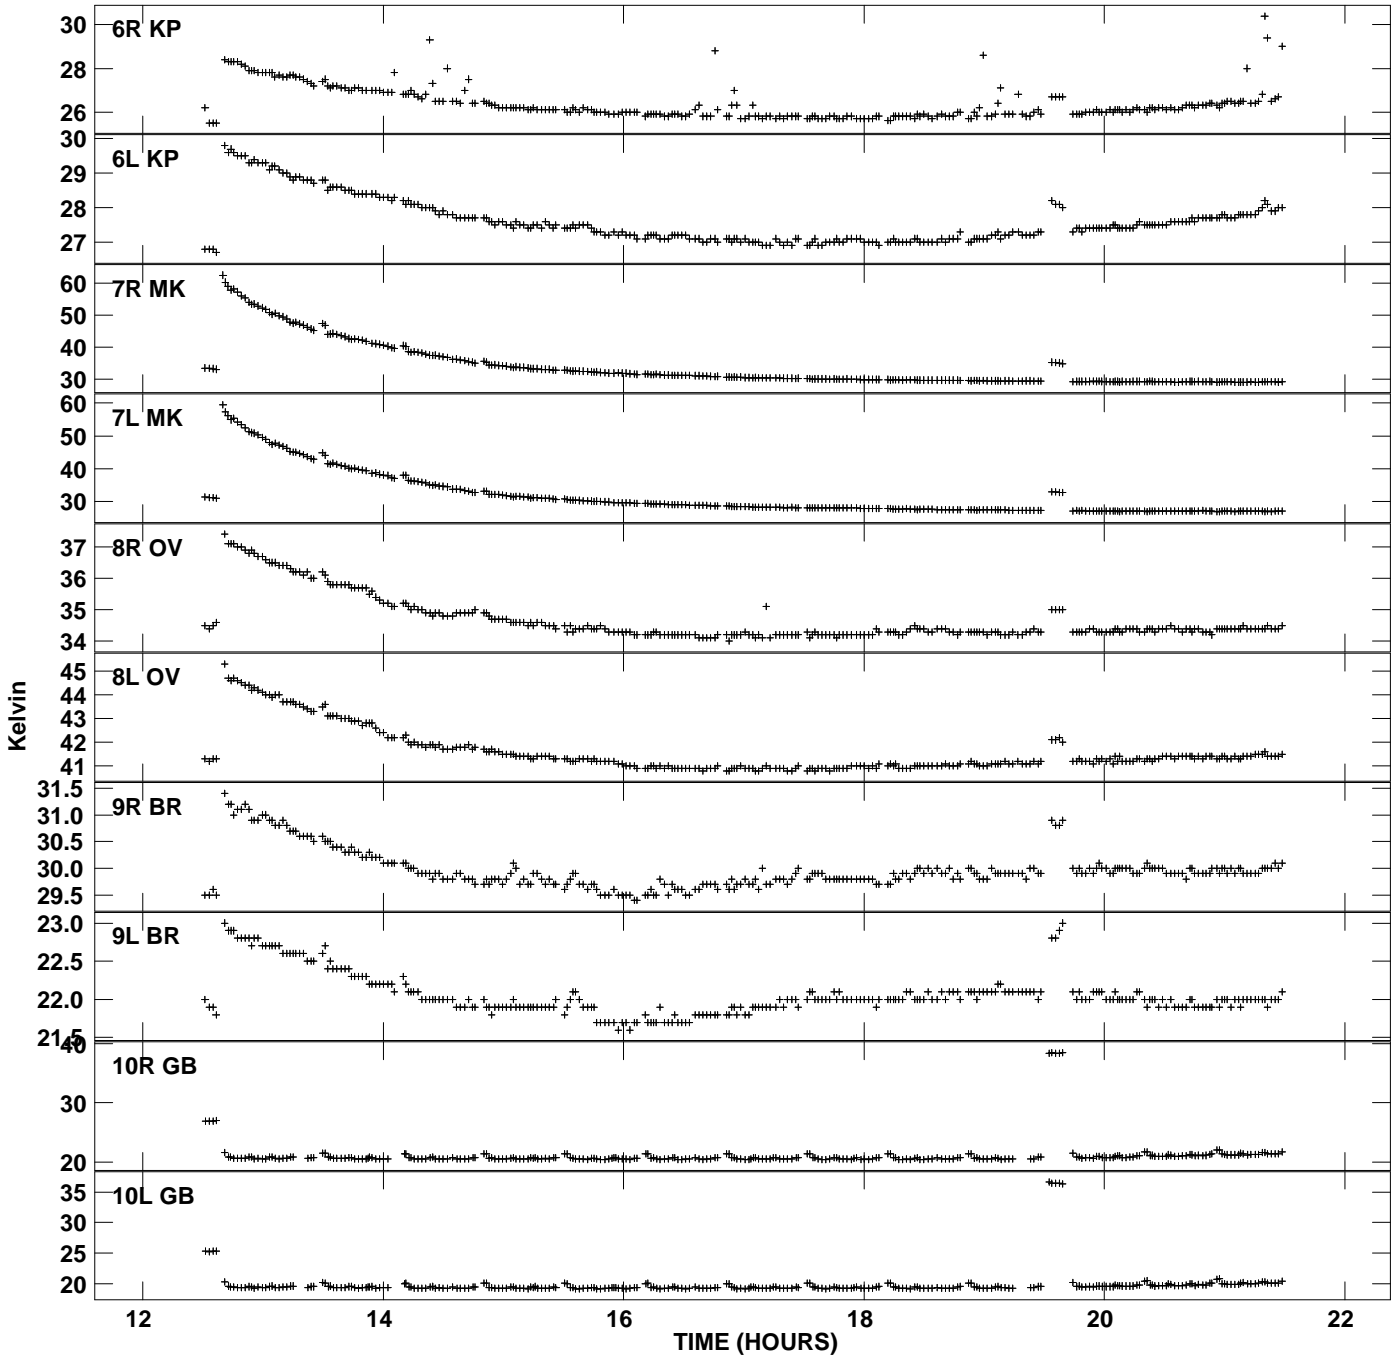

Plot file version 1 created 01-FEB-2008 11:22:51
Tsyst vs UTC time for GC029_2_1.UVAVG.1
TY 1 Rpol & Lpol IF 1

Plot file version 2 created 01-FEB-2008 11:22:51
Tsyst vs UTC time for GC029_2_1.UVAVG.1
TY 1 Rpol & Lpol IF 1

Plot file version 3 created 01-FEB-2008 11:22:51
Tsys vs UTC time for GC029_2_1.UVAVG.1
TY 1 Rpol & Lpol IF 1

Plot file version 4 created 01-FEB-2008 11:22:51
Tsys vs UTC time for GC029_2_1.UVAVG.1
TY 1 Rpol & Lpol IF 1