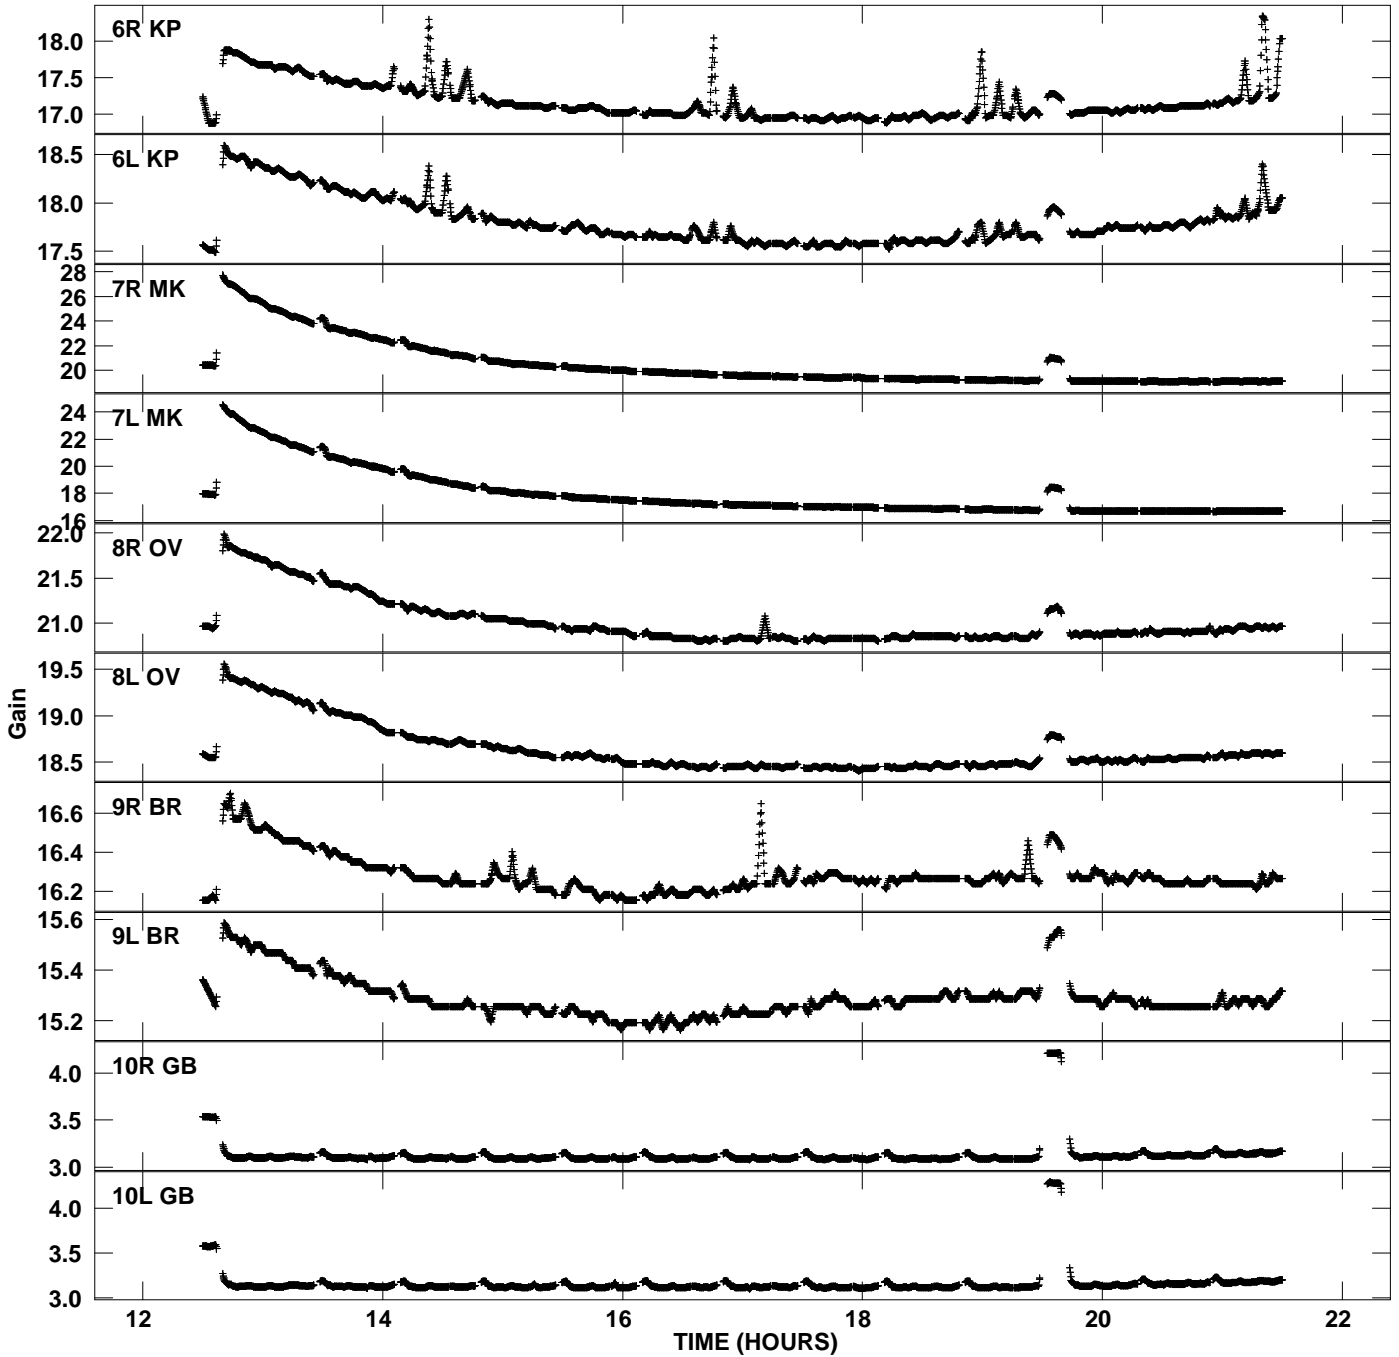

Plot file version 1 created 02-FEB-2008 08:50:35  
Gain amp vs UTC time for GC029\_2\_2.UVAVG.1  
CL 2 Rpol & Lpol IF 1

Plot file version 2 created 02-FEB-2008 08:50:35  
Gain amp vs UTC time for GC029\_2\_2.UVAVG.1  
CL 2 Rpol & Lpol IF 1

Plot file version 3 created 02-FEB-2008 08:50:35  
Gain amp vs UTC time for GC029\_2\_2.UVAVG.1  
CL 2 Rpol & Lpol IF 1

Plot file version 4 created 02-FEB-2008 08:50:35  
Gain amp vs UTC time for GC029\_2\_2.UVAVG.1  
CL 2 Rpol & Lpol IF 1