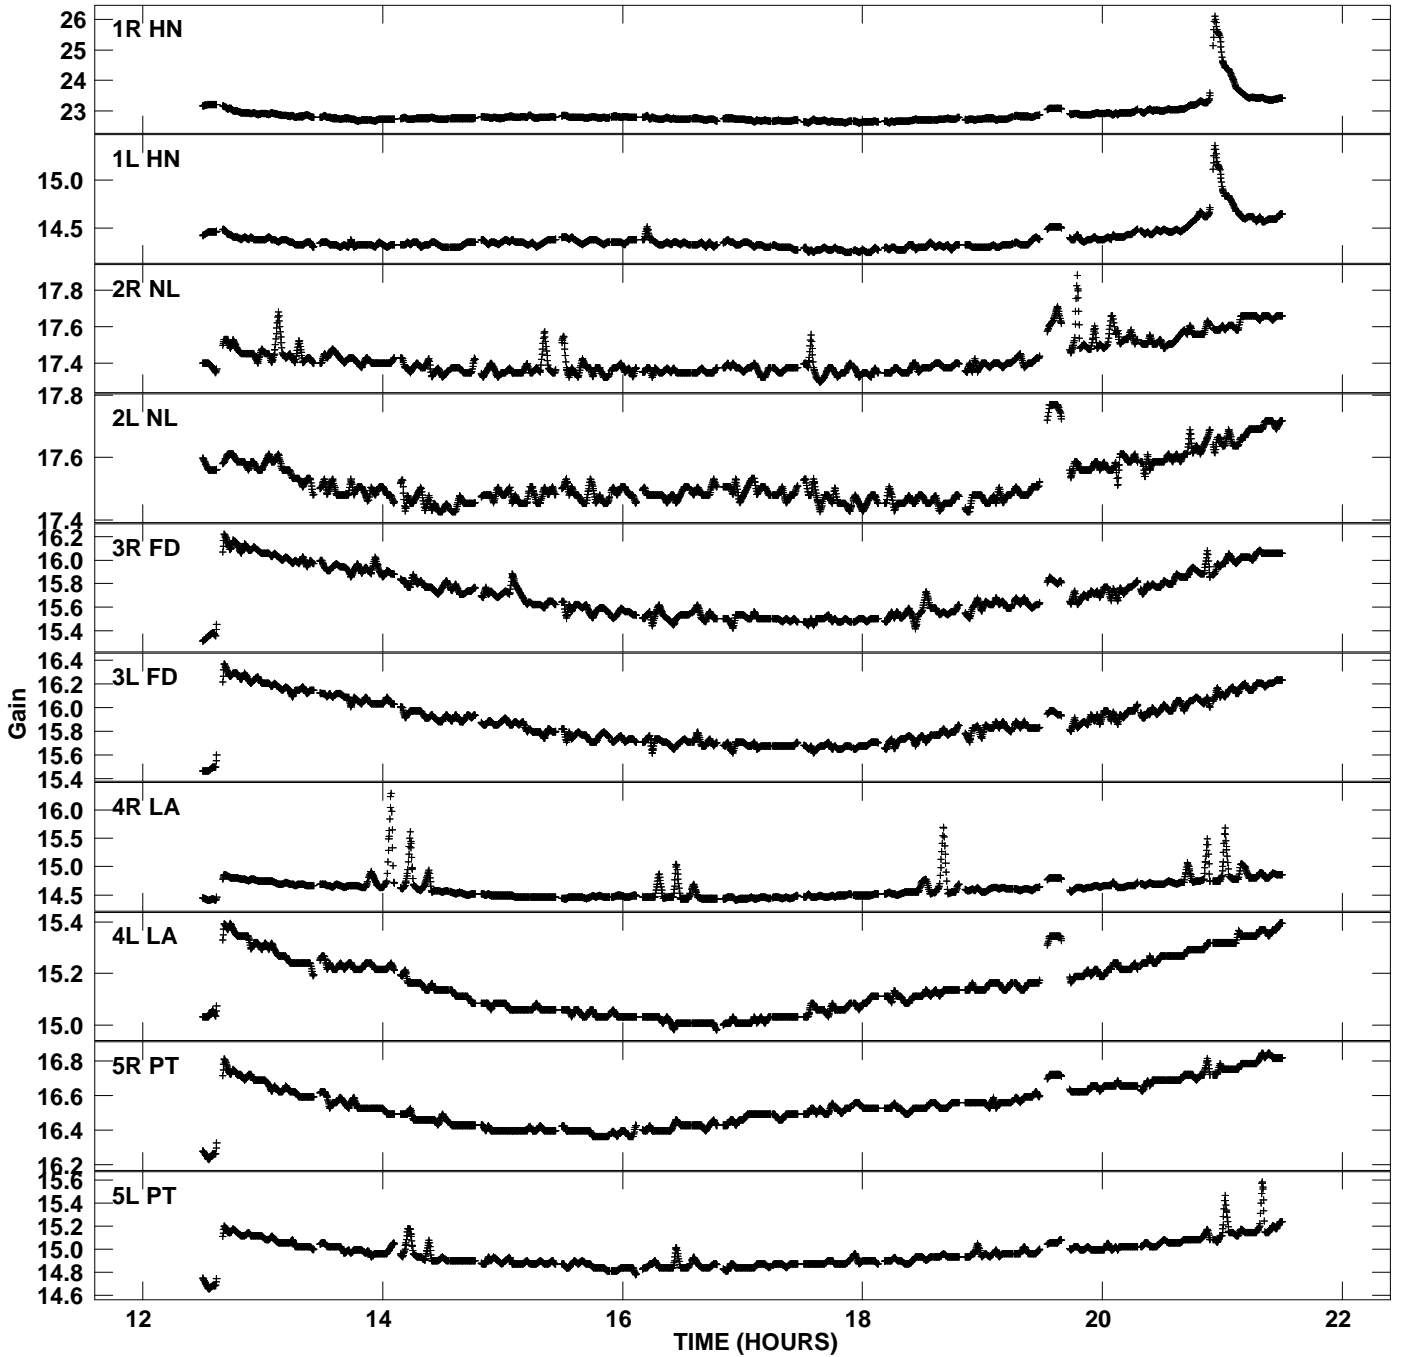

Plot file version 1 created 02-FEB-2008 08:50:35  
Gain amp vs UTC time for GC029\_2\_2.UVAVG.1  
CL 2 Rpol & Lpol IF 1

Plot file version 2 created 02-FEB-2008 08:50:35  
Gain amp vs UTC time for GC029\_2\_2.UVAVG.1  
CL 2 Rpol & Lpol IF 1

Plot file version 3 created 02-FEB-2008 08:50:35  
Gain amp vs UTC time for GC029\_2\_2.UVAVG.1  
CL 2 Rpol & Lpol IF 1

Plot file version 4 created 02-FEB-2008 08:50:35  
Gain amp vs UTC time for GC029\_2\_2.UVAVG.1  
CL 2 Rpol & Lpol IF 1