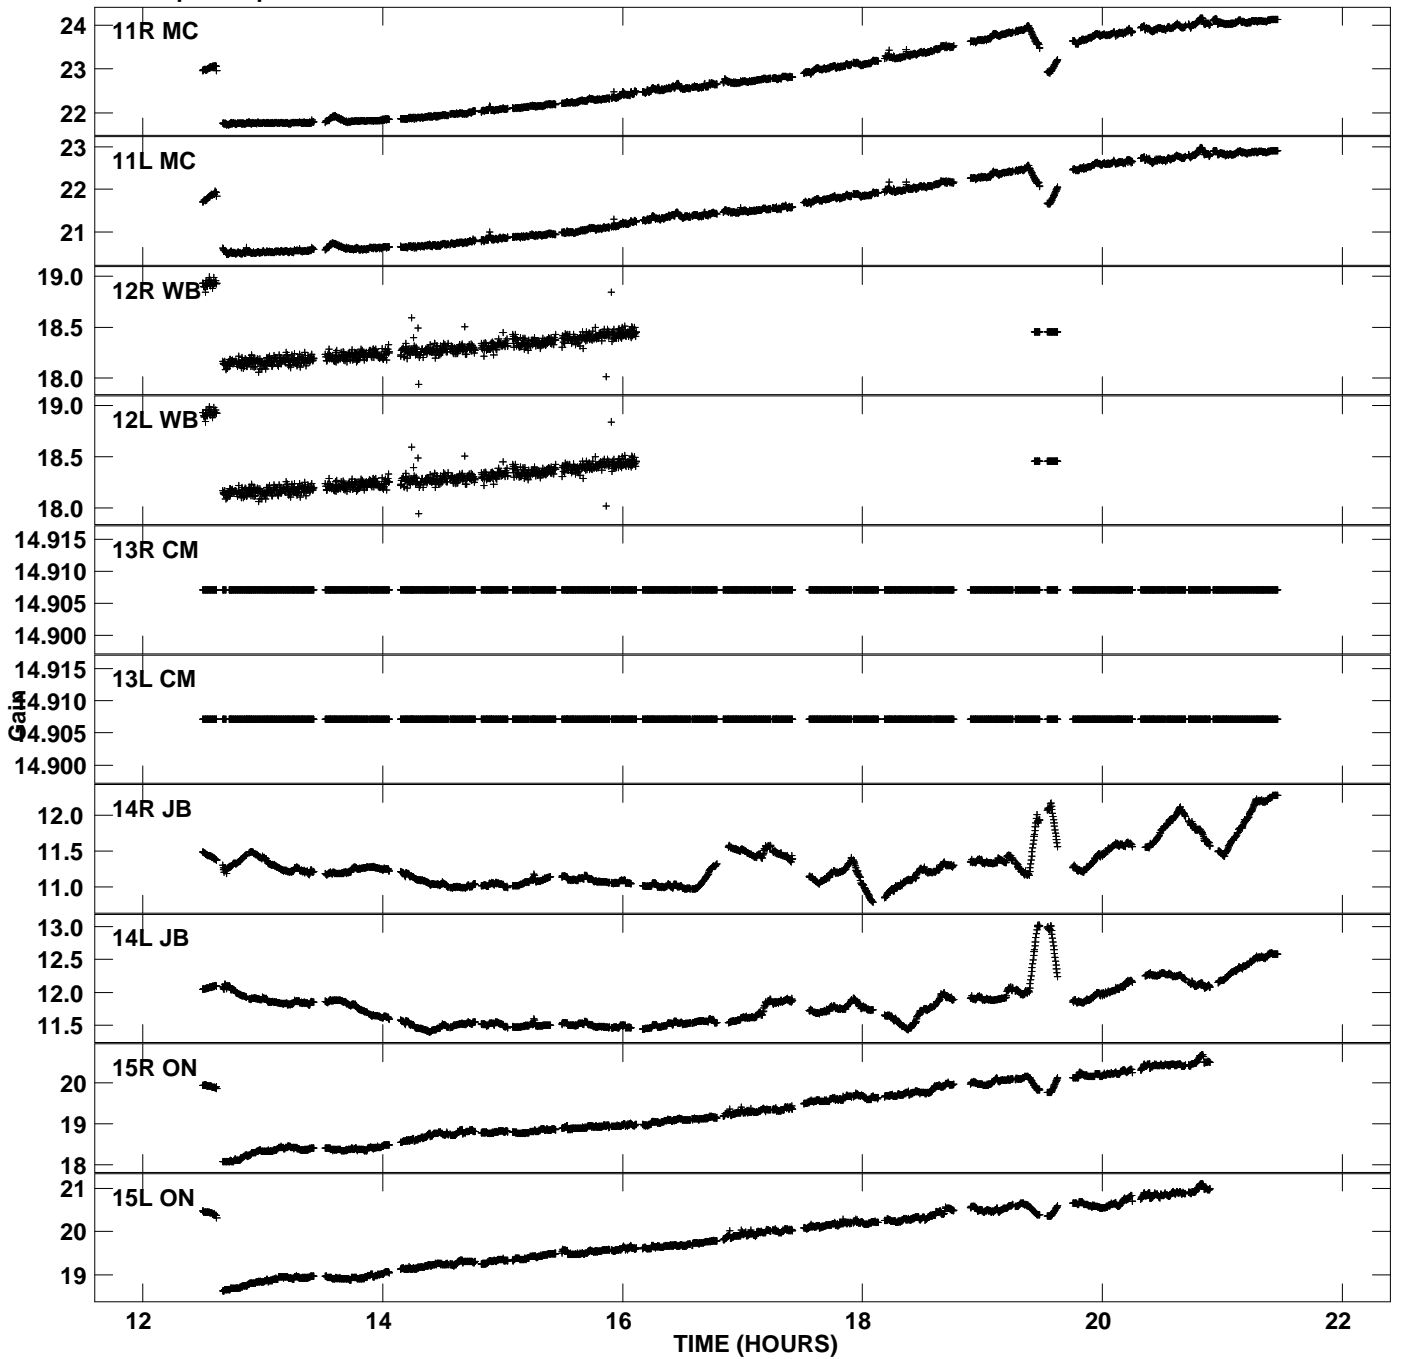

Plot file version 1 created 02-FEB-2008 08:50:35  
Gain amp vs UTC time for GC029\_2\_2.UVAVG.1  
CL 2 Rpol & Lpol IF 1

Plot file version 2 created 02-FEB-2008 08:50:35  
Gain amp vs UTC time for GC029\_2\_2.UVAVG.1  
CL 2 Rpol & Lpol IF 1

Plot file version 3 created 02-FEB-2008 08:50:35  
Gain amp vs UTC time for GC029\_2\_2.UVAVG.1  
CL 2 Rpol & Lpol IF 1

Plot file version 4 created 02-FEB-2008 08:50:35  
Gain amp vs UTC time for GC029\_2\_2.UVAVG.1  
CL 2 Rpol & Lpol IF 1