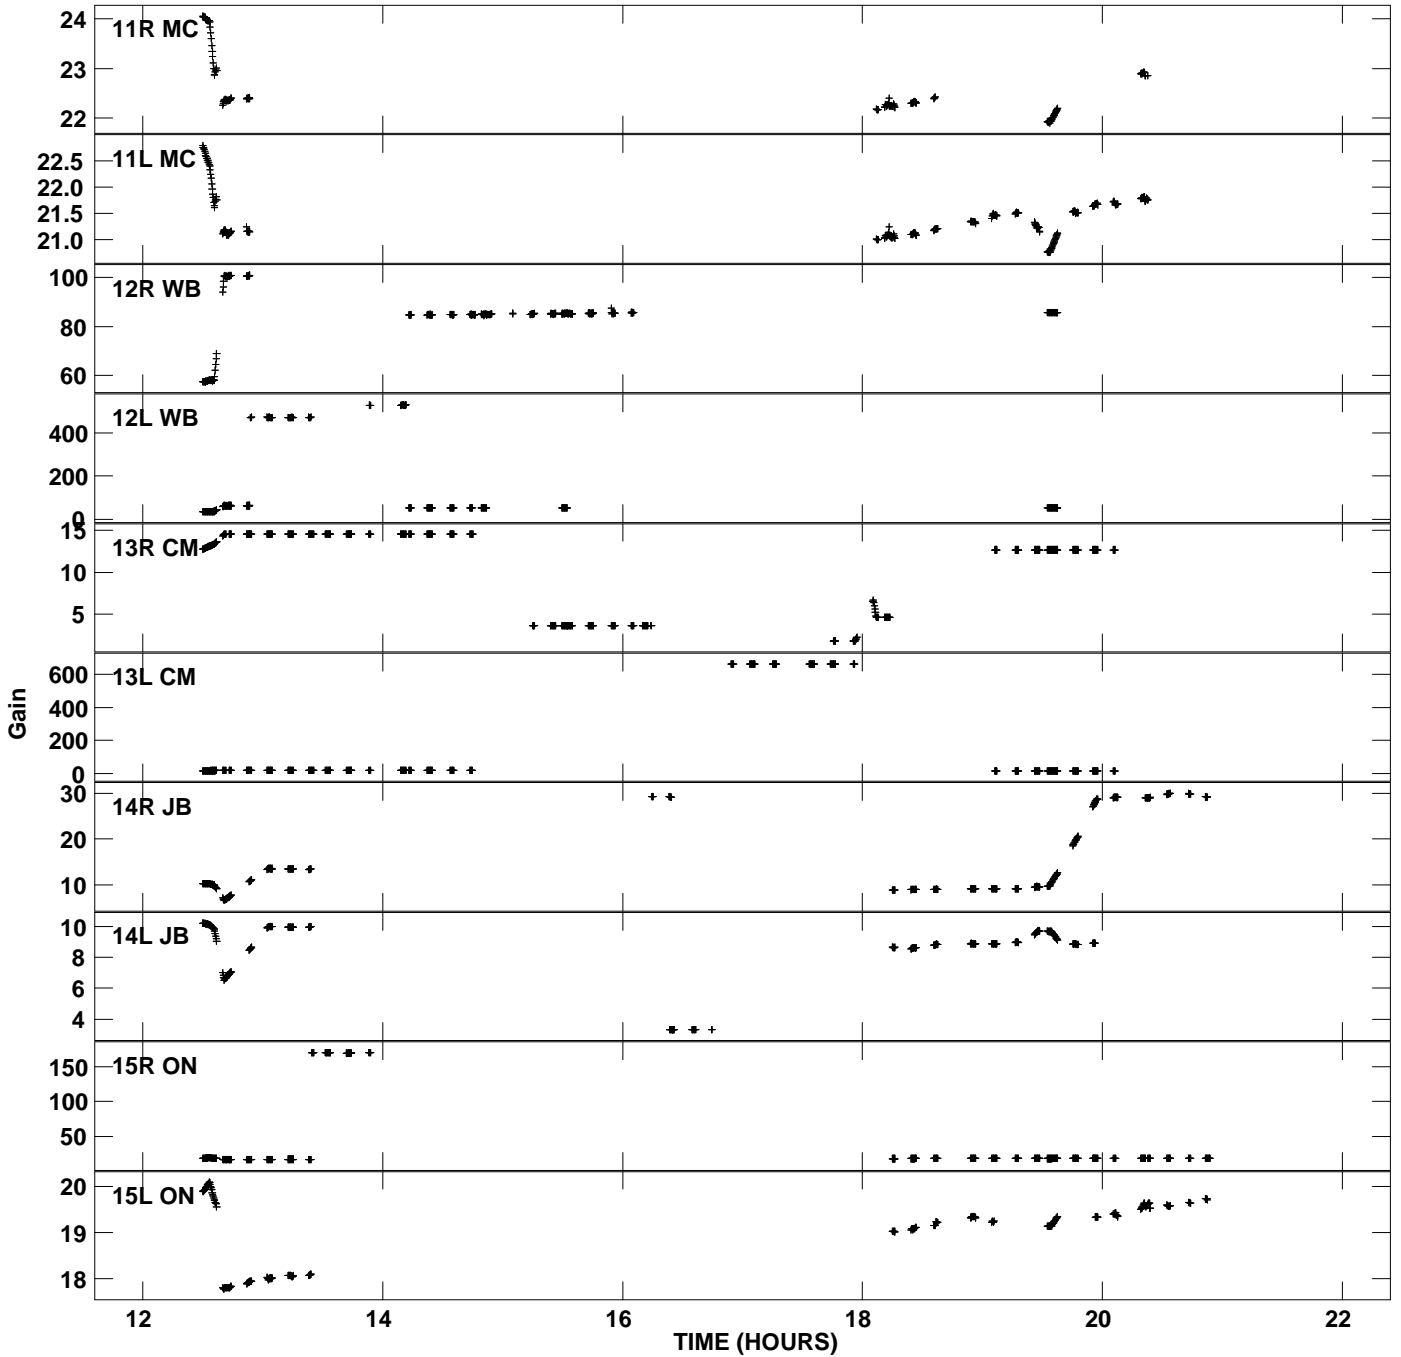

Plot file version 1 created 04-FEB-2008 12:54:35
Gain amp vs UTC time for GC029_2_2.TMP.1
CL 4 Rpol & Lpol IF 1

Plot file version 2 created 04-FEB-2008 12:54:35
Gain amp vs UTC time for GC029_2_2.TMP.1
CL 4 Rpol & Lpol IF 1

Plot file version 3 created 04-FEB-2008 12:54:35
 Gain amp vs UTC time for GC029_2_2.TMP.1
 CL 4 Rpol & Lpol IF 1

Plot file version 4 created 04-FEB-2008 12:54:35
Gain amp vs UTC time for GC029_2_2.TMP.1
CL 4 Rpol & Lpol IF 1