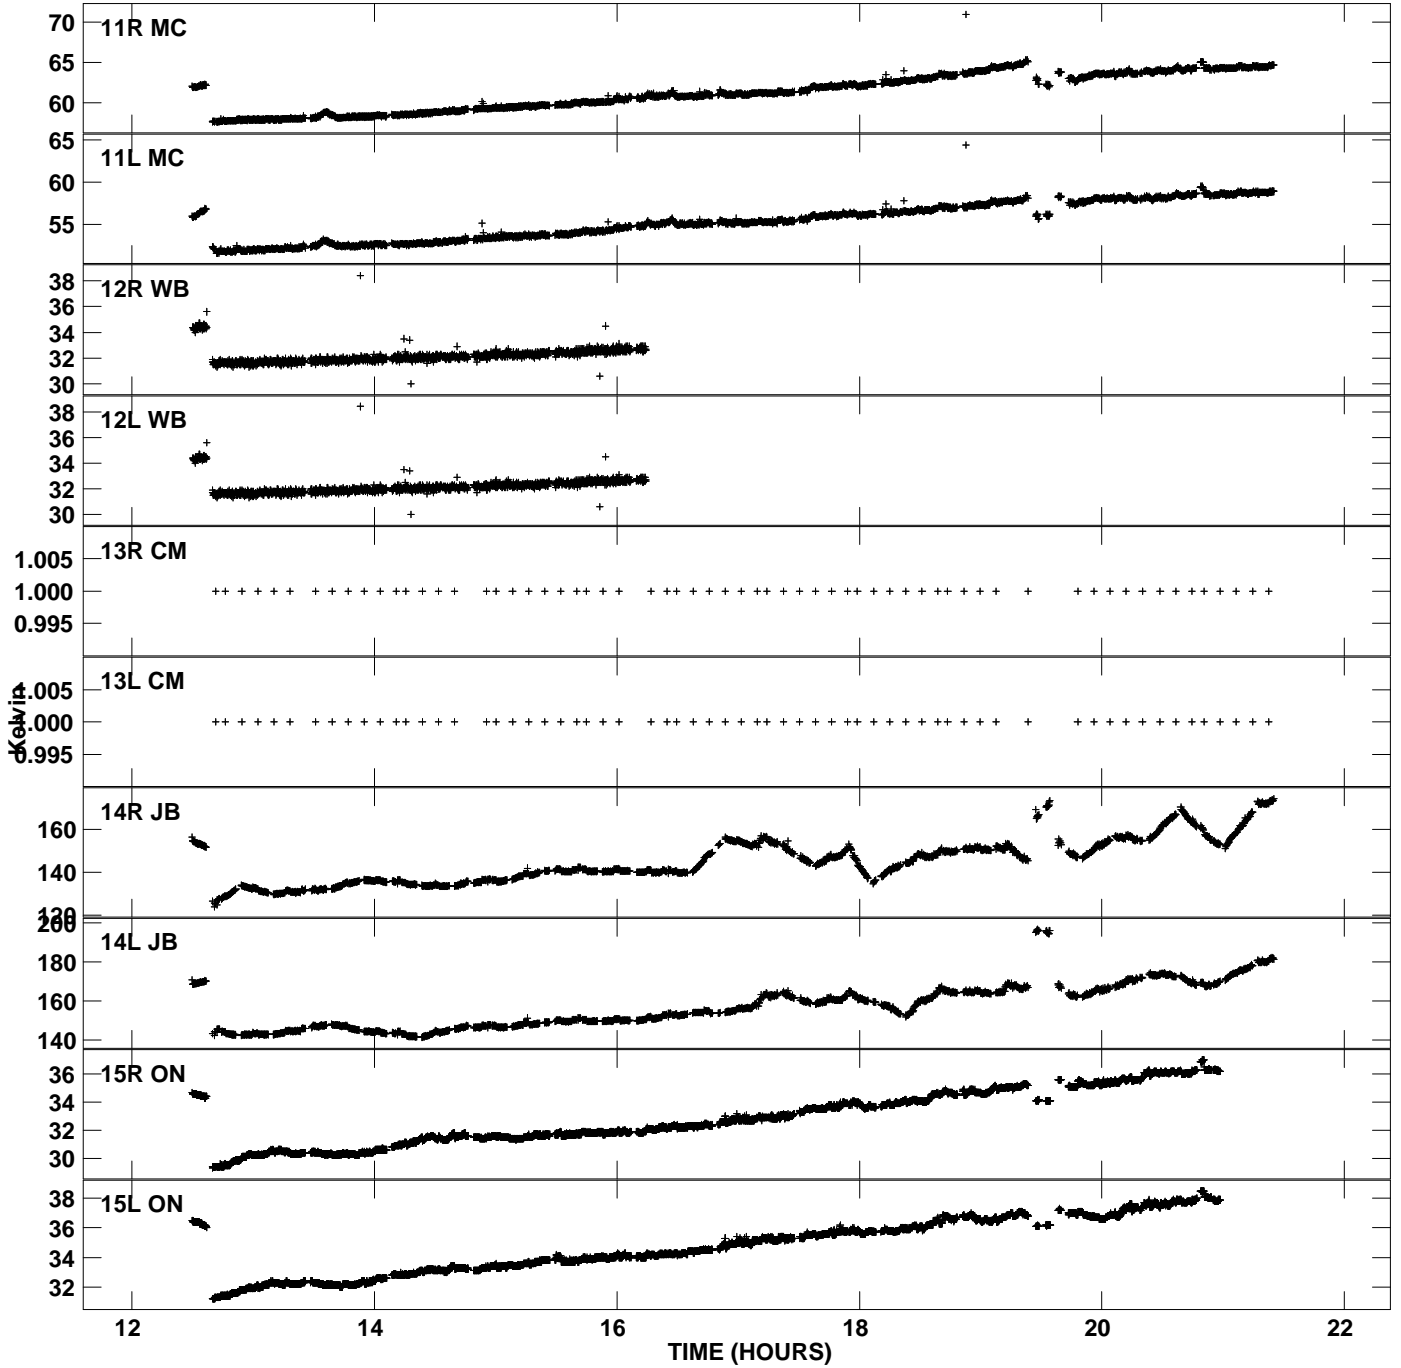

Plot file version 1 created 02-FEB-2008 08:49:51
Tsyst vs UTC time for GC029_2_2.UVAVG.1
TY 1 Rpol & Lpol IF 1

Plot file version 2 created 02-FEB-2008 08:49:51
Tsyst vs UTC time for GC029_2_UVAVG.1
TY 1 Rpol & Lpol IF 1

Plot file version 3 created 02-FEB-2008 08:49:51
Tsys vs UTC time for GC029_2_2.UVAVG.1
TY 1 Rpol & Lpol IF 1

Plot file version 4 created 02-FEB-2008 08:49:51
Tsys vs UTC time for GC029_2_2.UVAVG.1
TY 1 Rpol & Lpol IF 1