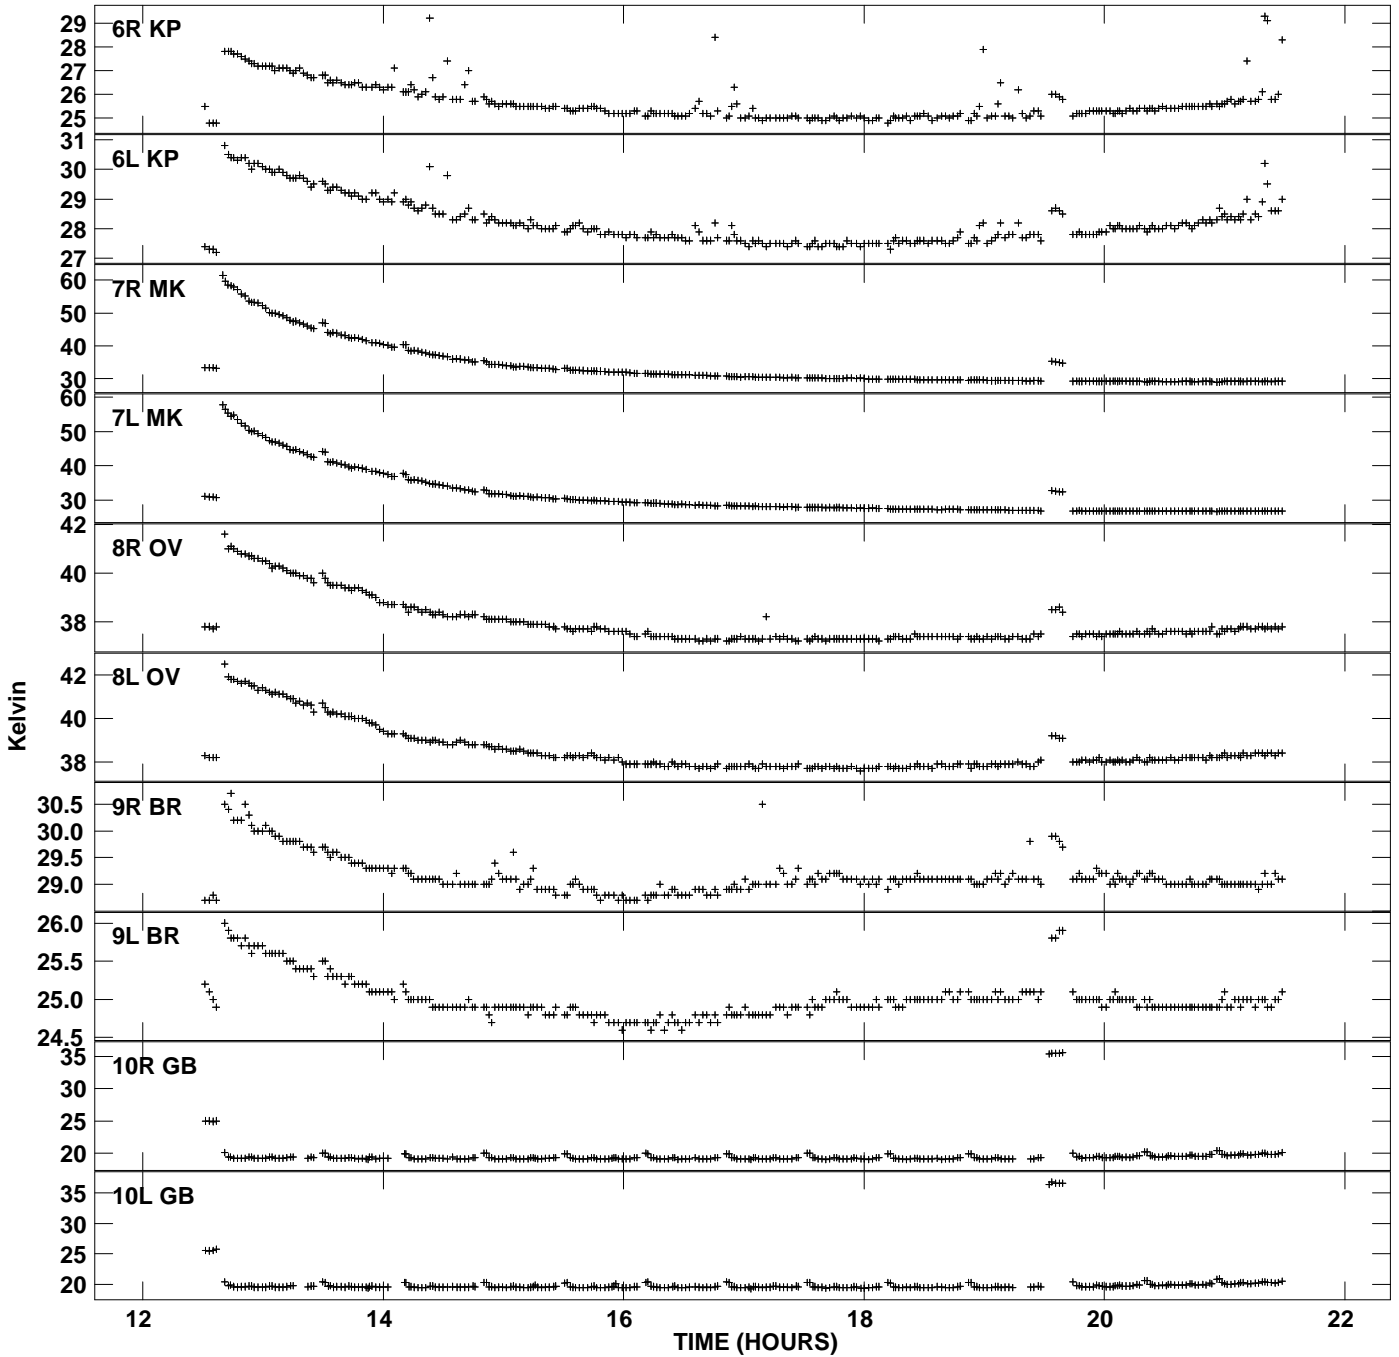

Plot file version 1 created 02-FEB-2008 08:49:51
Tsyst vs UTC time for GC029_2_2.UVAVG.1
TY 1 Rpol & Lpol IF 1

Plot file version 2 created 02-FEB-2008 08:49:51
Tsyst vs UTC time for GC029_2_UVAVG.1
TY 1 Rpol & Lpol IF 1

Plot file version 3 created 02-FEB-2008 08:49:51
Tsys vs UTC time for GC029_2_2.UVAVG.1
TY 1 Rpol & Lpol IF 1

Plot file version 4 created 02-FEB-2008 08:49:51
Tsys vs UTC time for GC029_2_2.UVAVG.1
TY 1 Rpol & Lpol IF 1