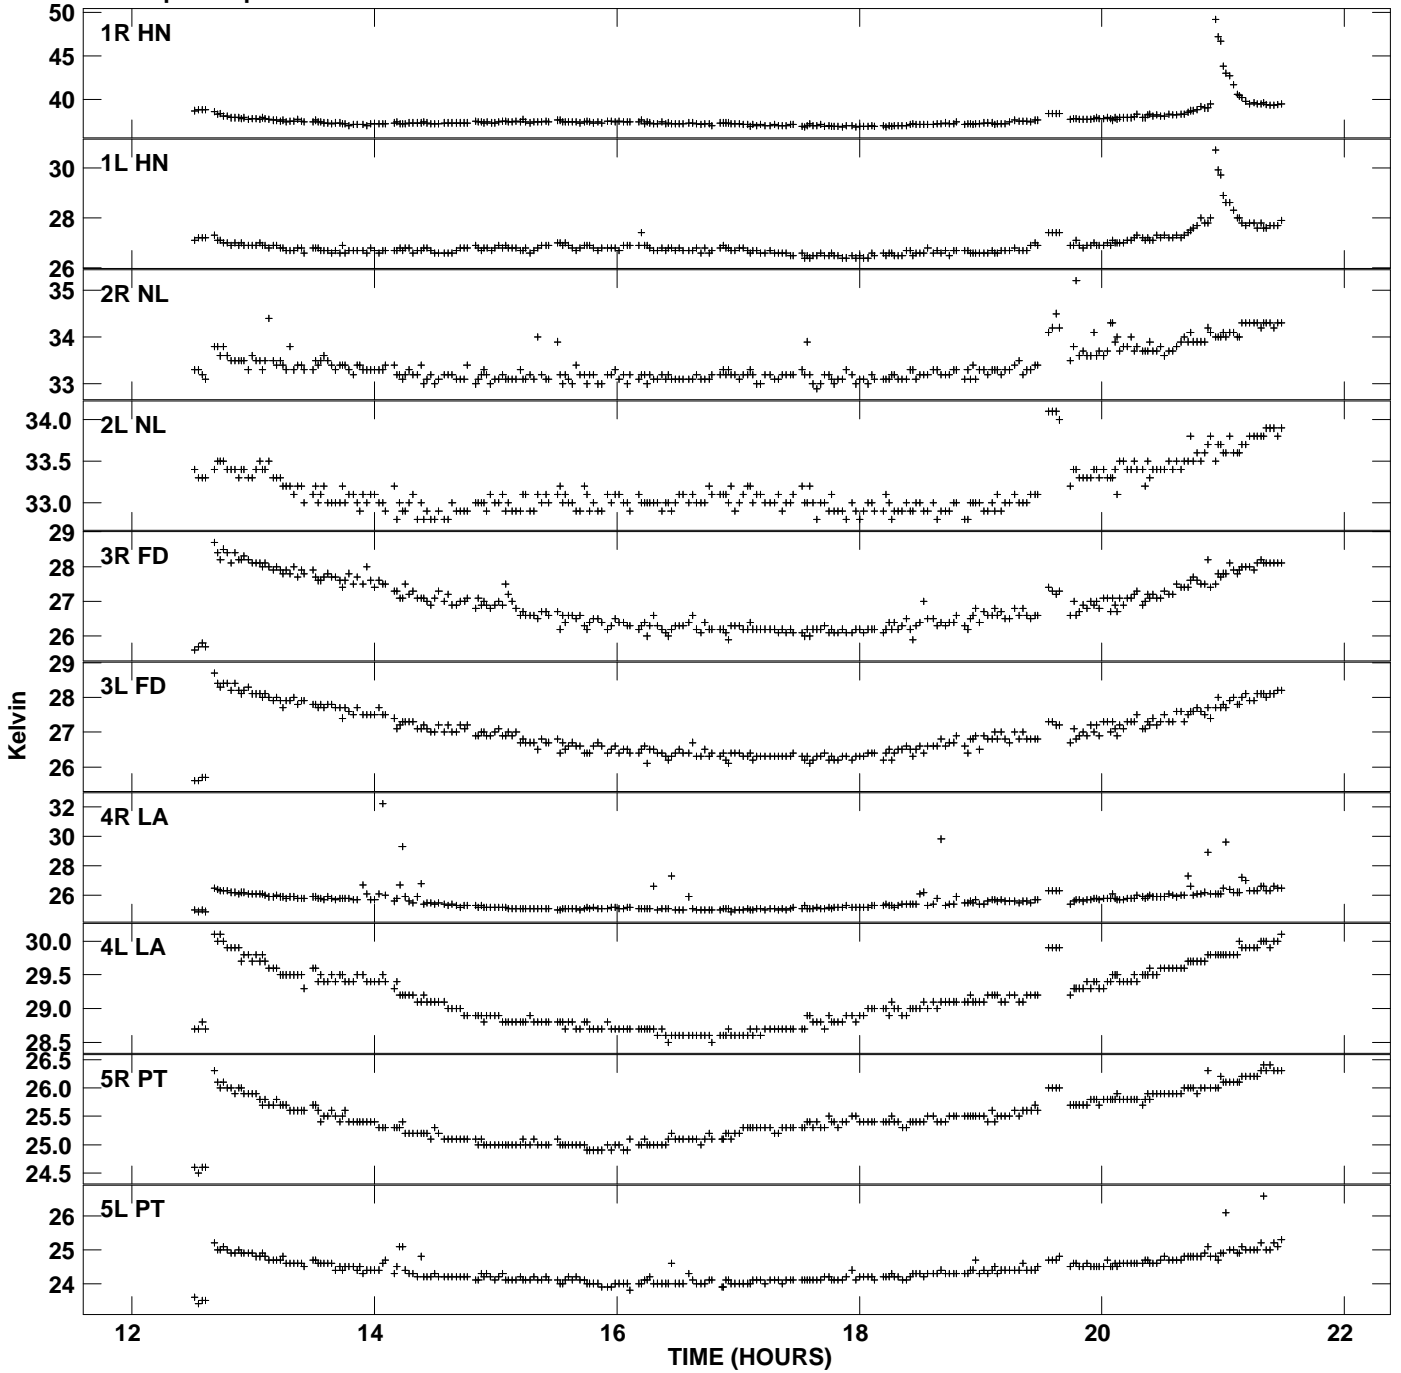

Plot file version 1 created 02-FEB-2008 08:49:51
Tsyst vs UTC time for GC029_2_2.UVAVG.1
TY 1 Rpol & Lpol IF 1

Plot file version 2 created 02-FEB-2008 08:49:51
Tsyst vs UTC time for GC029_2_UVAVG.1
TY 1 Rpol & Lpol IF 1

Plot file version 3 created 02-FEB-2008 08:49:51
Tsys vs UTC time for GC029_2_2.UVAVG.1
TY 1 Rpol & Lpol IF 1

Plot file version 4 created 02-FEB-2008 08:49:51
Tsys vs UTC time for GC029_2_2.UVAVG.1
TY 1 Rpol & Lpol IF 1