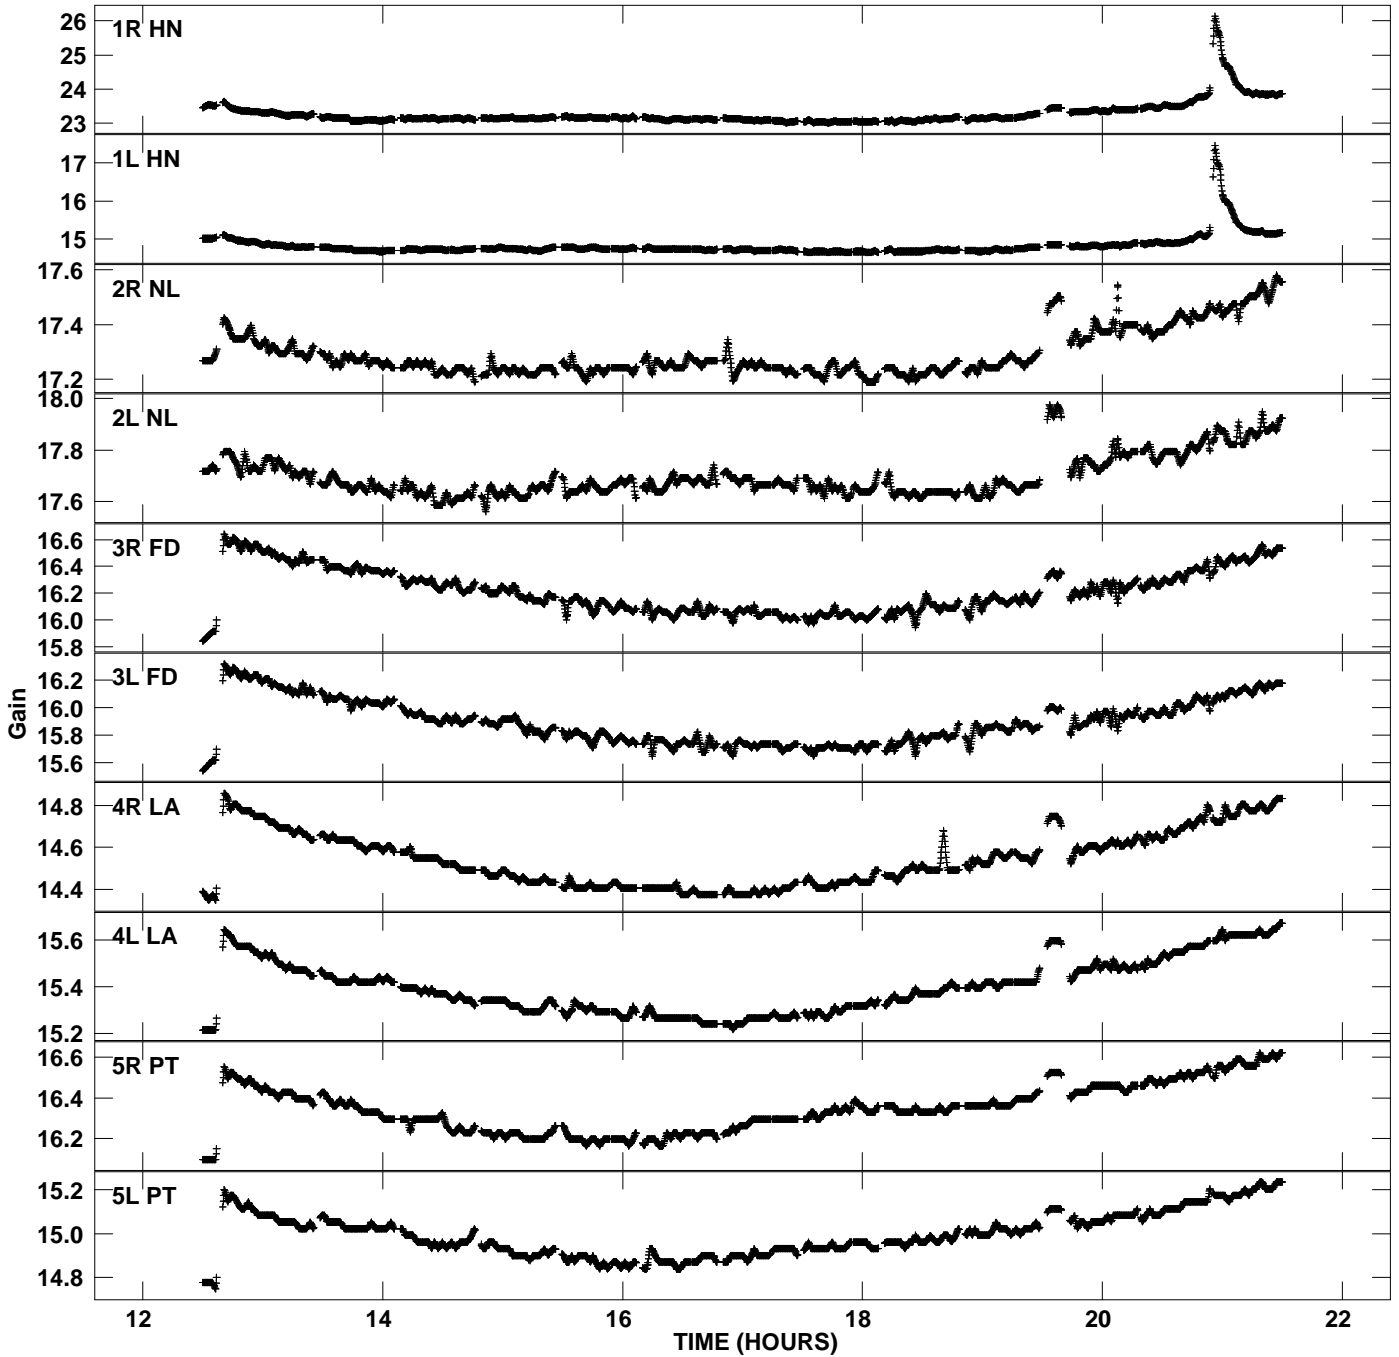

Plot file version 1 created 02-FEB-2008 08:02:33
Gain amp vs UTC time for GC029_2_3.UVAVG.1
CL 2 Rpol & Lpol IF 1

Plot file version 2 created 02-FEB-2008 08:02:33
Gain amp vs UTC time for GC029_2_3.UVAVG.1
CL 2 Rpol & Lpol IF 1

Plot file version 3 created 02-FEB-2008 08:02:33
Gain amp vs UTC time for GC029_2_3.UVAVG.1
CL 2 Rpol & Lpol IF 1

Plot file version 4 created 02-FEB-2008 08:02:33
Gain amp vs UTC time for GC029_2_3.UVAVG.1
CL 2 Rpol & Lpol IF 1