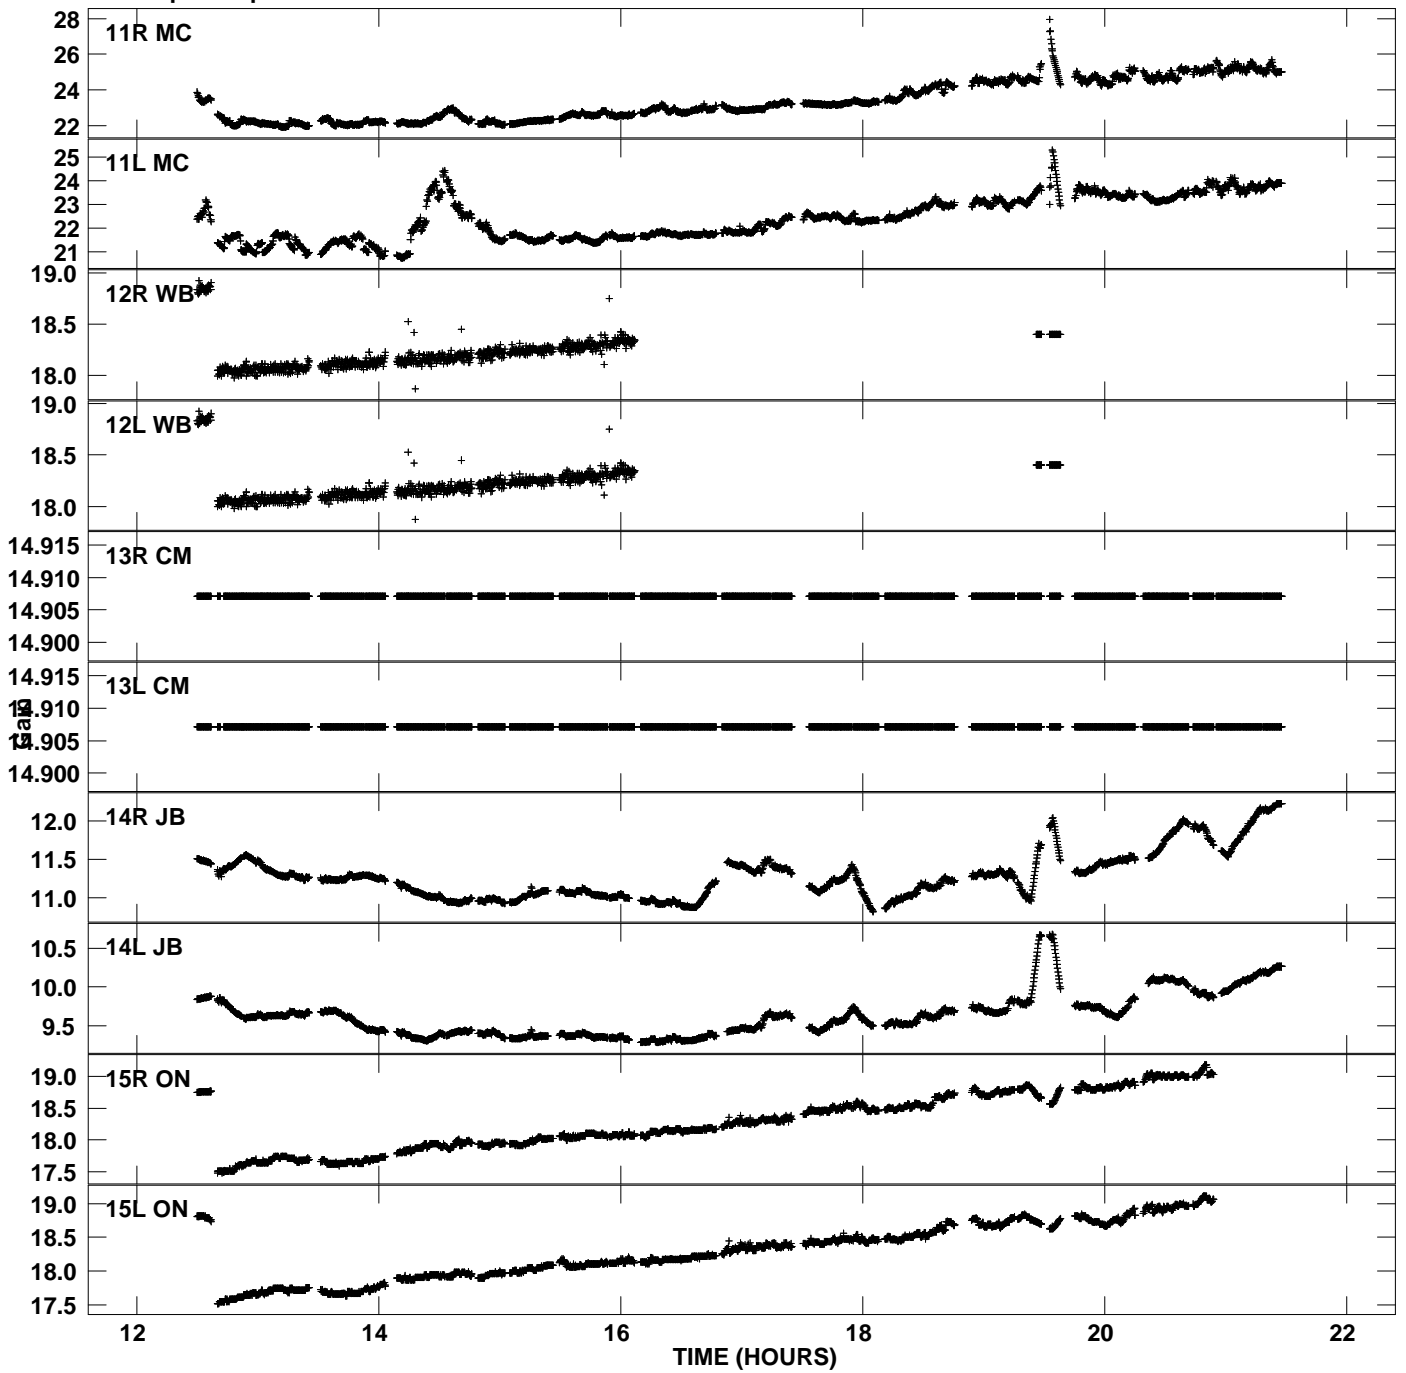

Plot file version 1 created 02-FEB-2008 08:02:33
Gain amp vs UTC time for GC029_2_3.UVAVG.1
CL 2 Rpol & Lpol IF 1

Plot file version 2 created 02-FEB-2008 08:02:33
Gain amp vs UTC time for GC029_2_3.UVAVG.1
CL 2 Rpol & Lpol IF 1

Plot file version 3 created 02-FEB-2008 08:02:33
Gain amp vs UTC time for GC029_2_3.UVAVG.1
CL 2 Rpol & Lpol IF 1

Plot file version 4 created 02-FEB-2008 08:02:33
Gain amp vs UTC time for GC029_2_3.UVAVG.1
CL 2 Rpol & Lpol IF 1