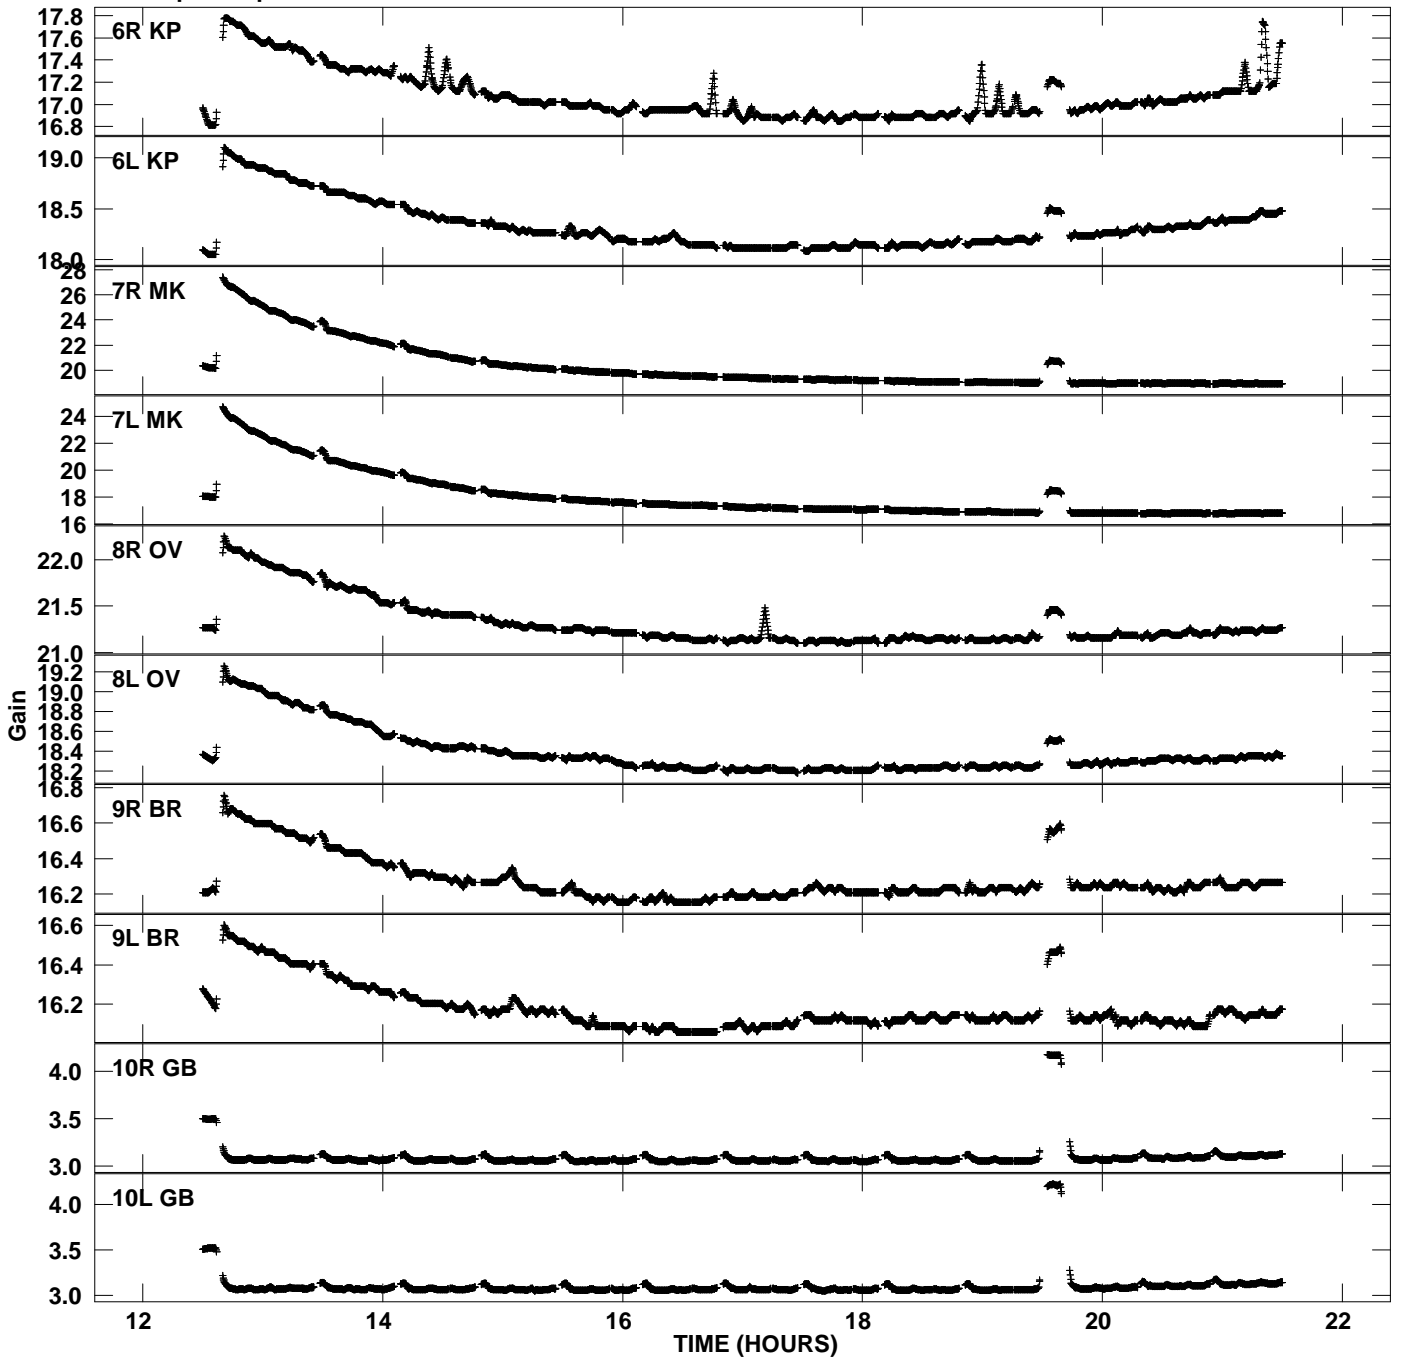

Plot file version 1 created 02-FEB-2008 08:02:33
Gain amp vs UTC time for GC029_2_3.UVAVG.1
CL 2 Rpol & Lpol IF 1

Plot file version 2 created 02-FEB-2008 08:02:33
Gain amp vs UTC time for GC029_2_3.UVAVG.1
CL 2 Rpol & Lpol IF 1

Plot file version 3 created 02-FEB-2008 08:02:33
Gain amp vs UTC time for GC029_2_3.UVAVG.1
CL 2 Rpol & Lpol IF 1

Plot file version 4 created 02-FEB-2008 08:02:33
Gain amp vs UTC time for GC029_2_3.UVAVG.1
CL 2 Rpol & Lpol IF 1