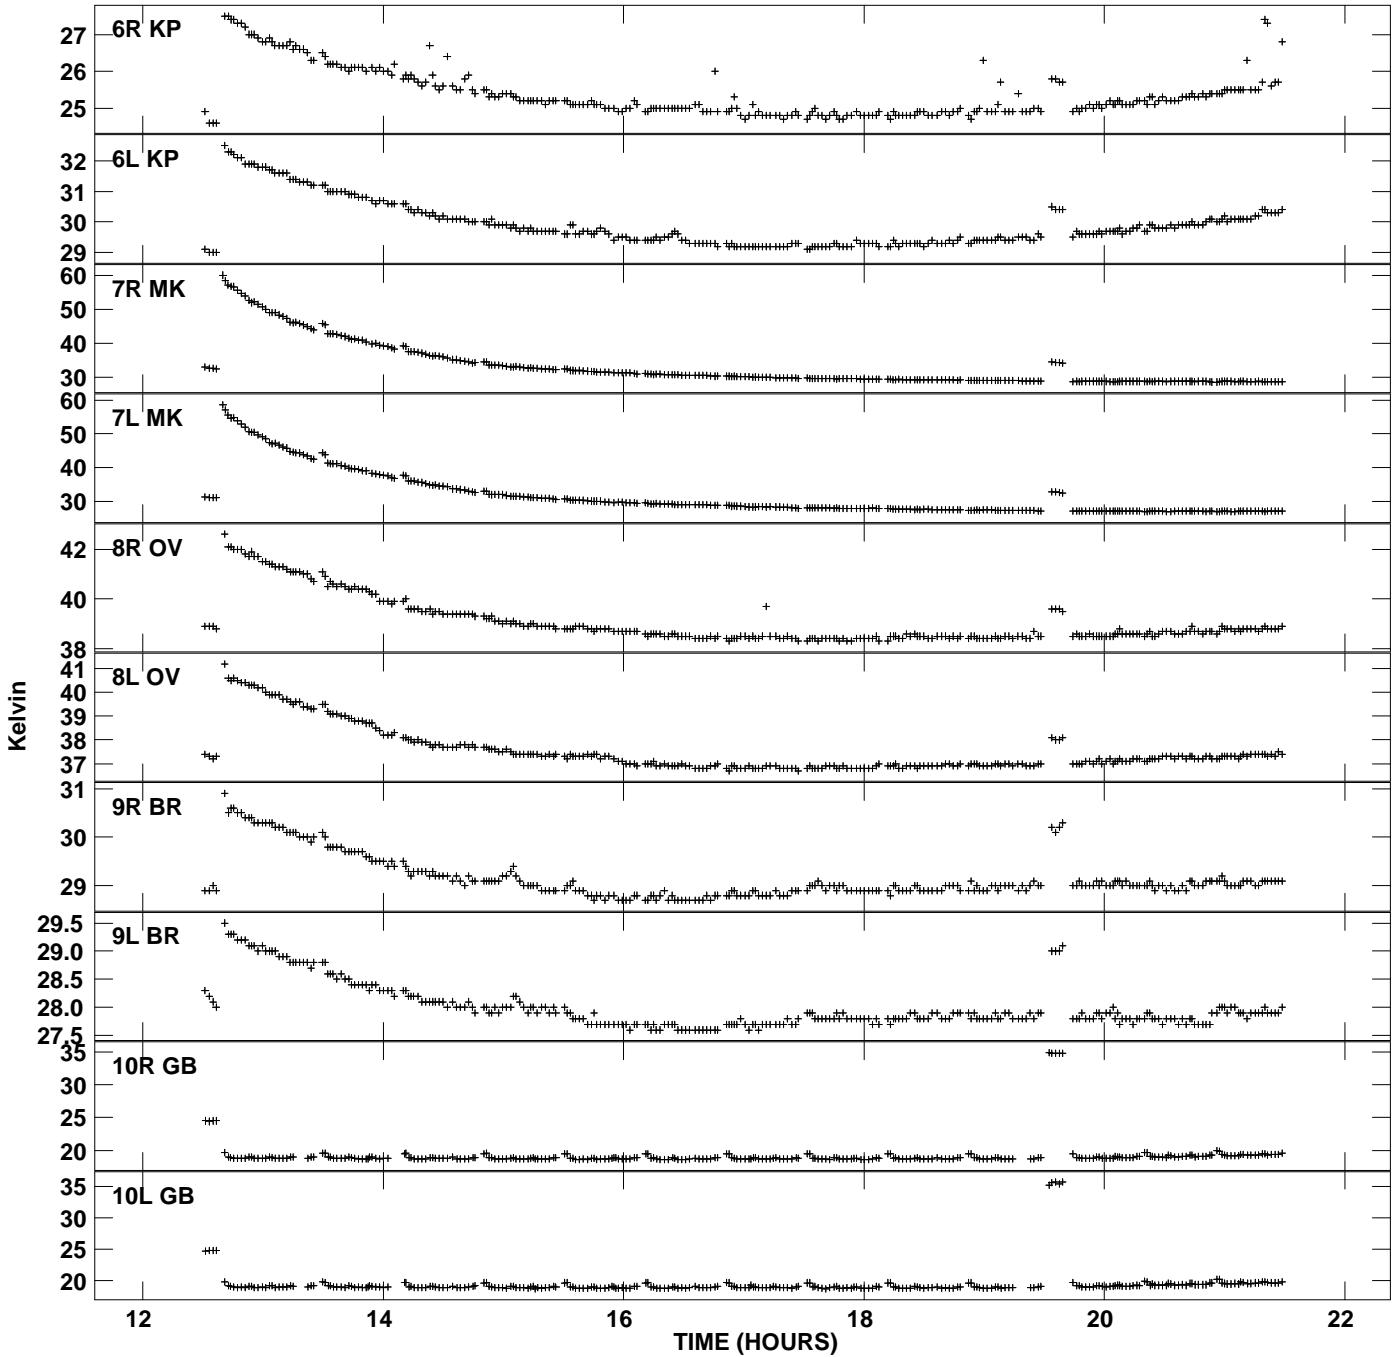

Plot file version 1 created 02-FEB-2008 08:02:13
Tsyst vs UTC time for GC029_2_3.UVAVG.1
TY 1 Rpol & Lpol IF 1

Plot file version 2 created 02-FEB-2008 08:02:13
Tsyst vs UTC time for GC029_2_3.UVAVG.1
TY 1 Rpol & Lpol IF 1

Plot file version 3 created 02-FEB-2008 08:02:13
Tsys vs UTC time for GC029_2_3.UVAVG.1
TY 1 Rpol & Lpol IF 1

Plot file version 4 created 02-FEB-2008 08:02:13
Tsys vs UTC time for GC029_2_3.UVAVG.1
TY 1 Rpol & Lpol IF 1