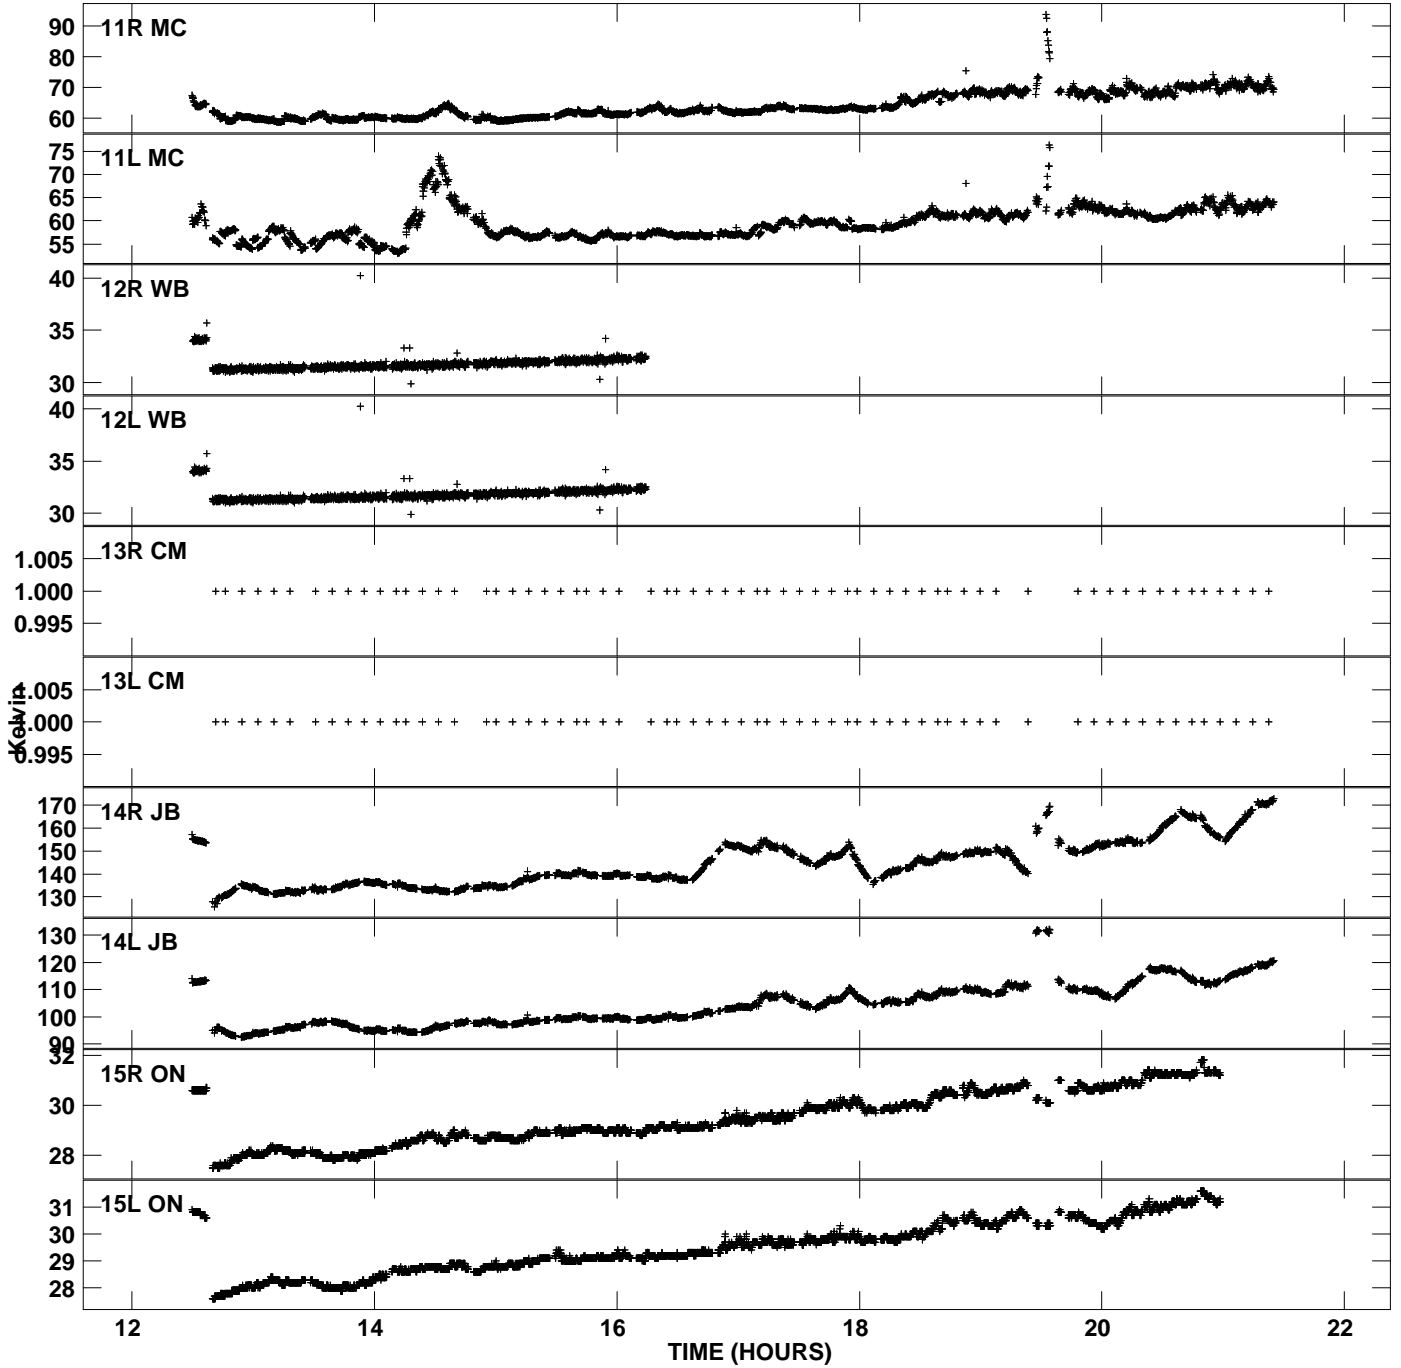

Plot file version 1 created 02-FEB-2008 08:02:13
Tsyst vs UTC time for GC029_2_3.UVAVG.1
TY 1 Rpol & Lpol IF 1

Plot file version 2 created 02-FEB-2008 08:02:13
Tsyst vs UTC time for GC029_2_3.UVAVG.1
TY 1 Rpol & Lpol IF 1

Plot file version 3 created 02-FEB-2008 08:02:13
Tsys vs UTC time for GC029_2_3.UVAVG.1
TY 1 Rpol & Lpol IF 1

Plot file version 4 created 02-FEB-2008 08:02:13
Tsys vs UTC time for GC029_2_3.UVAVG.1
TY 1 Rpol & Lpol IF 1