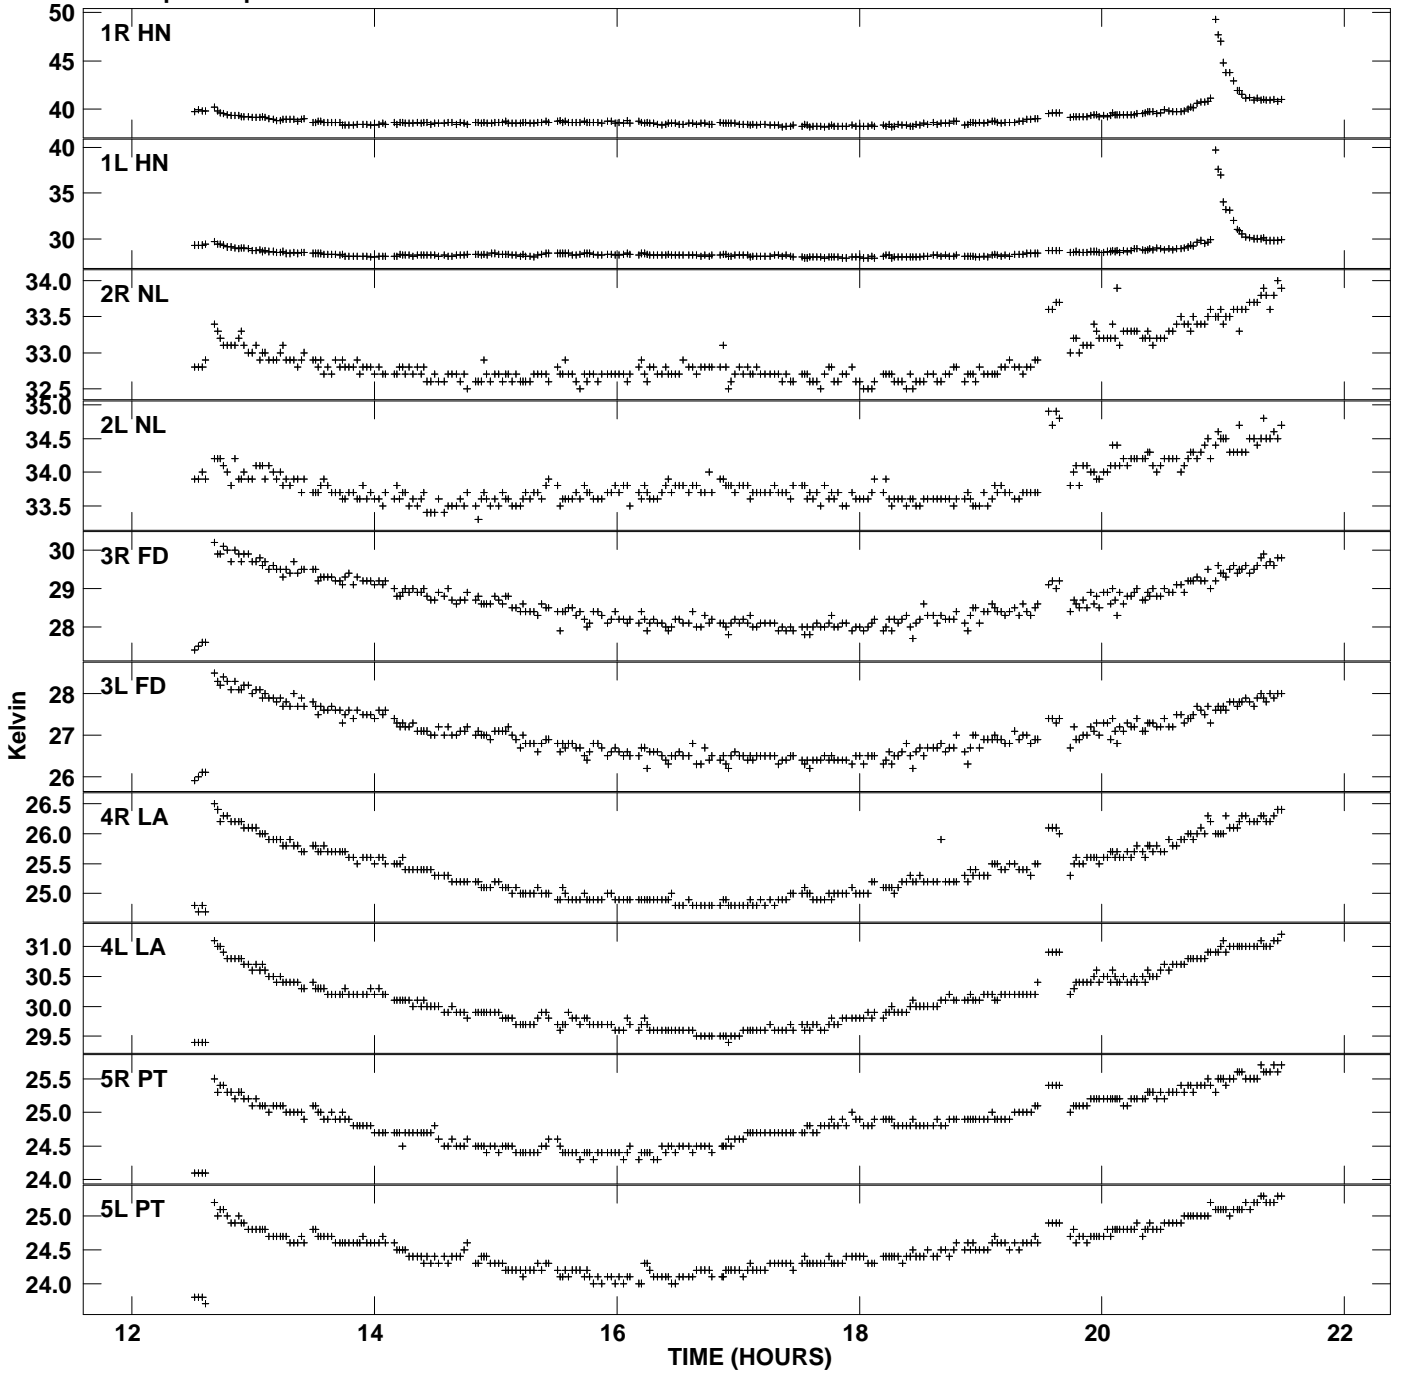

Plot file version 1 created 02-FEB-2008 08:02:13
Tsyst vs UTC time for GC029_2_3.UVAVG.1
TY 1 Rpol & Lpol IF 1

Plot file version 2 created 02-FEB-2008 08:02:13
Tsyst vs UTC time for GC029_2_3.UVAVG.1
TY 1 Rpol & Lpol IF 1

Plot file version 3 created 02-FEB-2008 08:02:13
Tsys vs UTC time for GC029_2_3.UVAVG.1
TY 1 Rpol & Lpol IF 1

Plot file version 4 created 02-FEB-2008 08:02:13
Tsys vs UTC time for GC029_2_3.UVAVG.1
TY 1 Rpol & Lpol IF 1