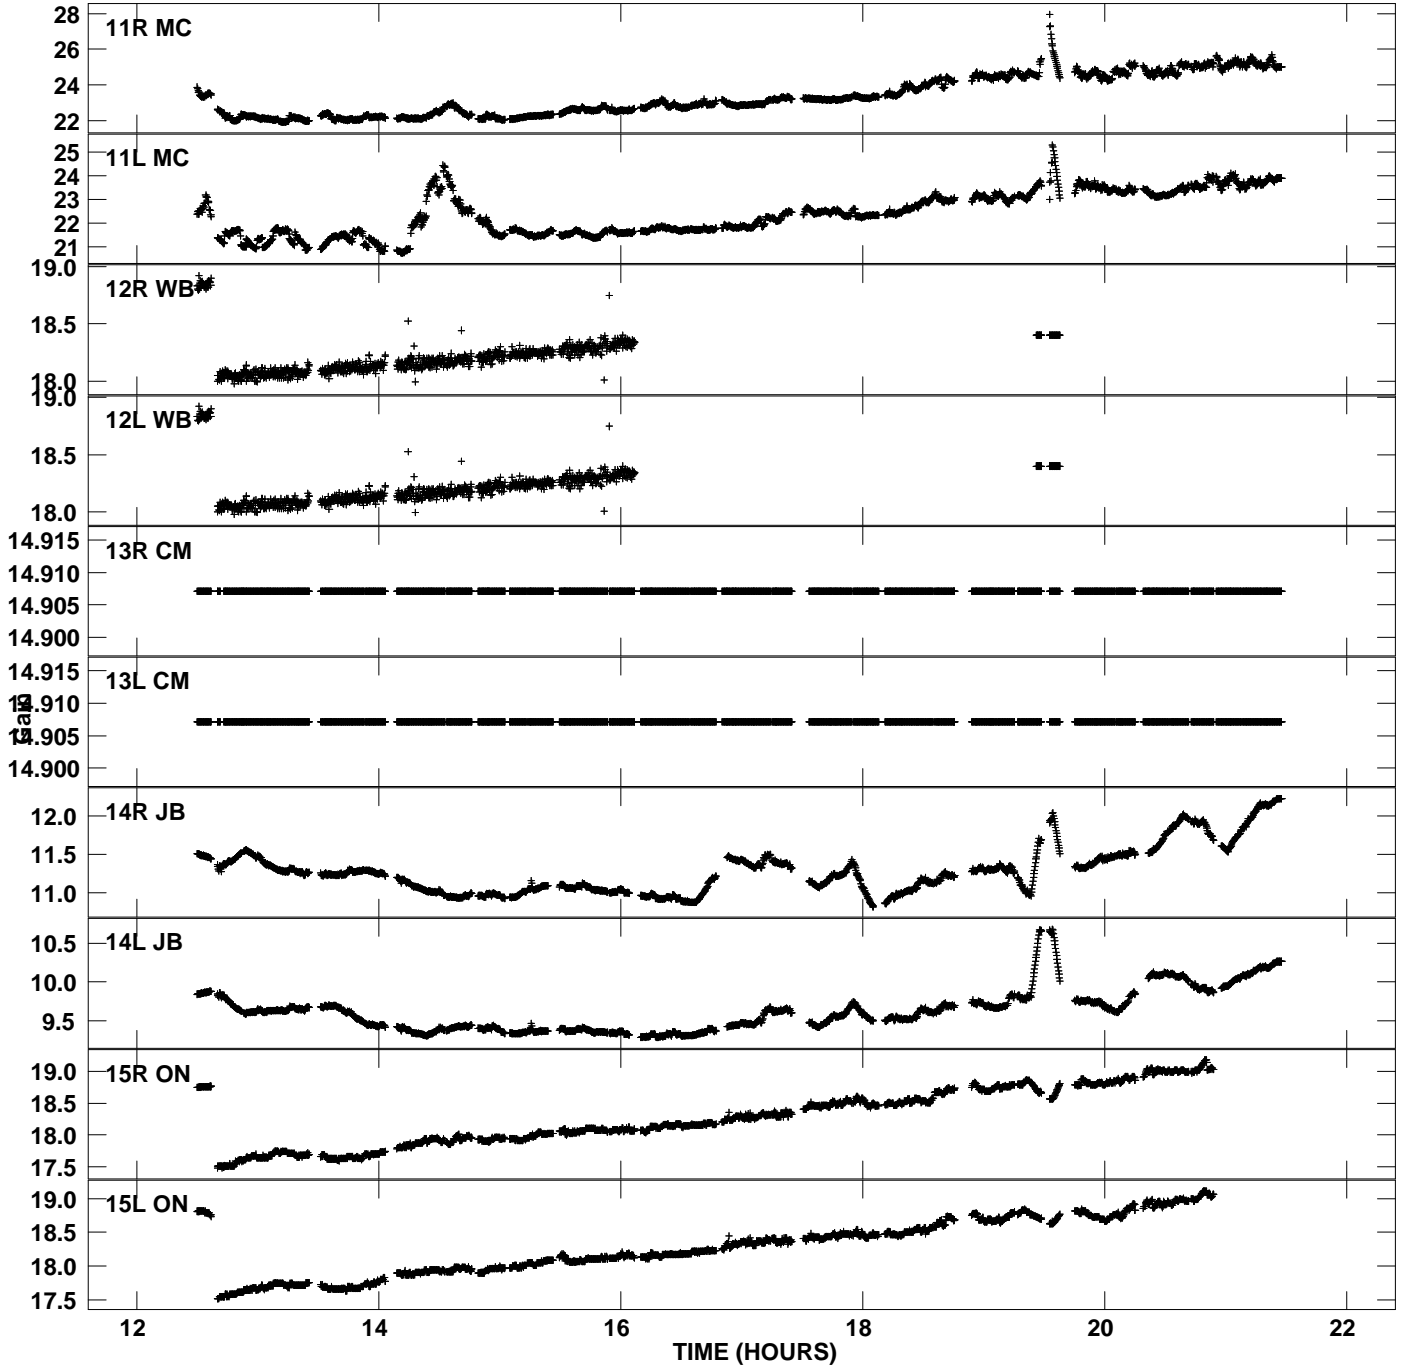

Plot file version 1 created 02-FEB-2008 05:07:02
Gain amp vs UTC time for GC029_2_4.UVAVG.1
CL 2 Rpol & Lpol IF 1

Plot file version 2 created 02-FEB-2008 05:07:02
Gain amp vs UTC time for GC029_2_4.UVAVG.1
CL 2 Rpol & Lpol IF 1

Plot file version 3 created 02-FEB-2008 05:07:02
Gain amp vs UTC time for GC029_2_4.UVAVG.1
CL 2 Rpol & Lpol IF 1

Plot file version 4 created 02-FEB-2008 05:07:03
Gain amp vs UTC time for GC029_2_4.UVAVG.1
CL 2 Rpol & Lpol IF 1