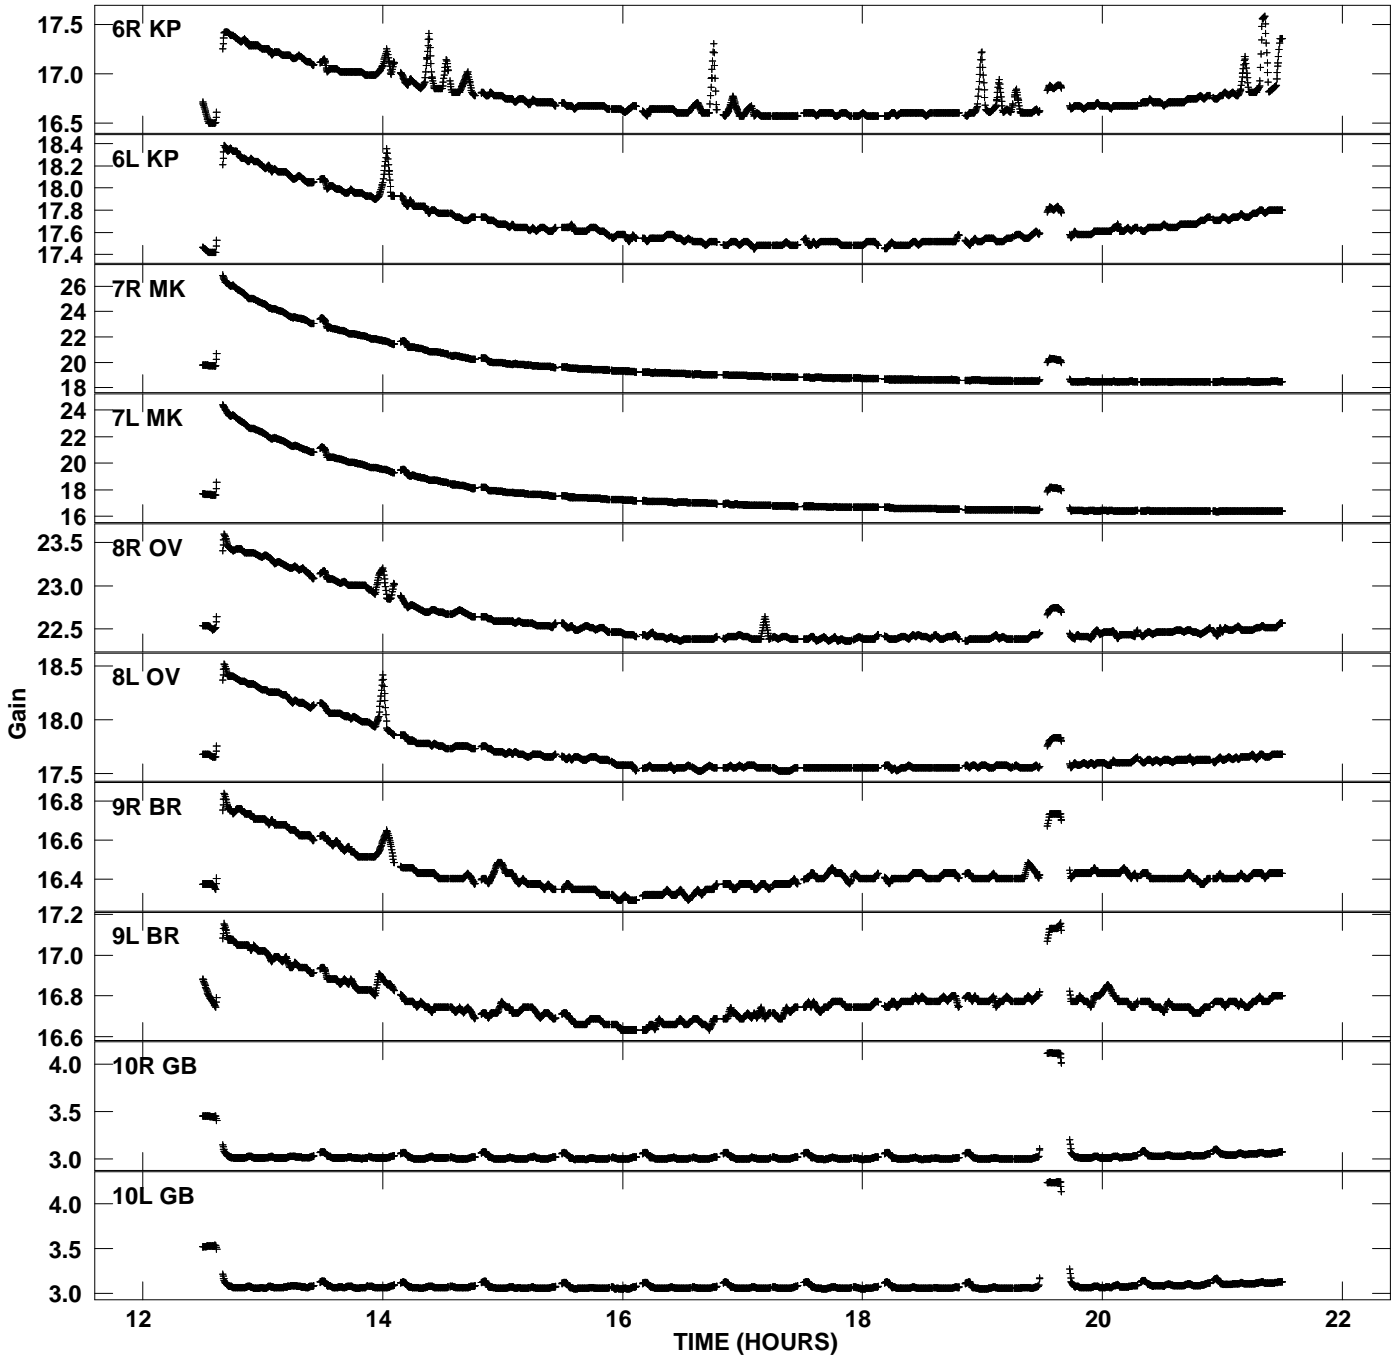

Plot file version 1 created 02-FEB-2008 05:07:02
Gain amp vs UTC time for GC029_2_4.UVAVG.1
CL 2 Rpol & Lpol IF 1

Plot file version 2 created 02-FEB-2008 05:07:02
Gain amp vs UTC time for GC029_2_4.UVAVG.1
CL 2 Rpol & Lpol IF 1

Plot file version 3 created 02-FEB-2008 05:07:02
Gain amp vs UTC time for GC029_2_4.UVAVG.1
CL 2 Rpol & Lpol IF 1

Plot file version 4 created 02-FEB-2008 05:07:03
Gain amp vs UTC time for GC029_2_4.UVAVG.1
CL 2 Rpol & Lpol IF 1