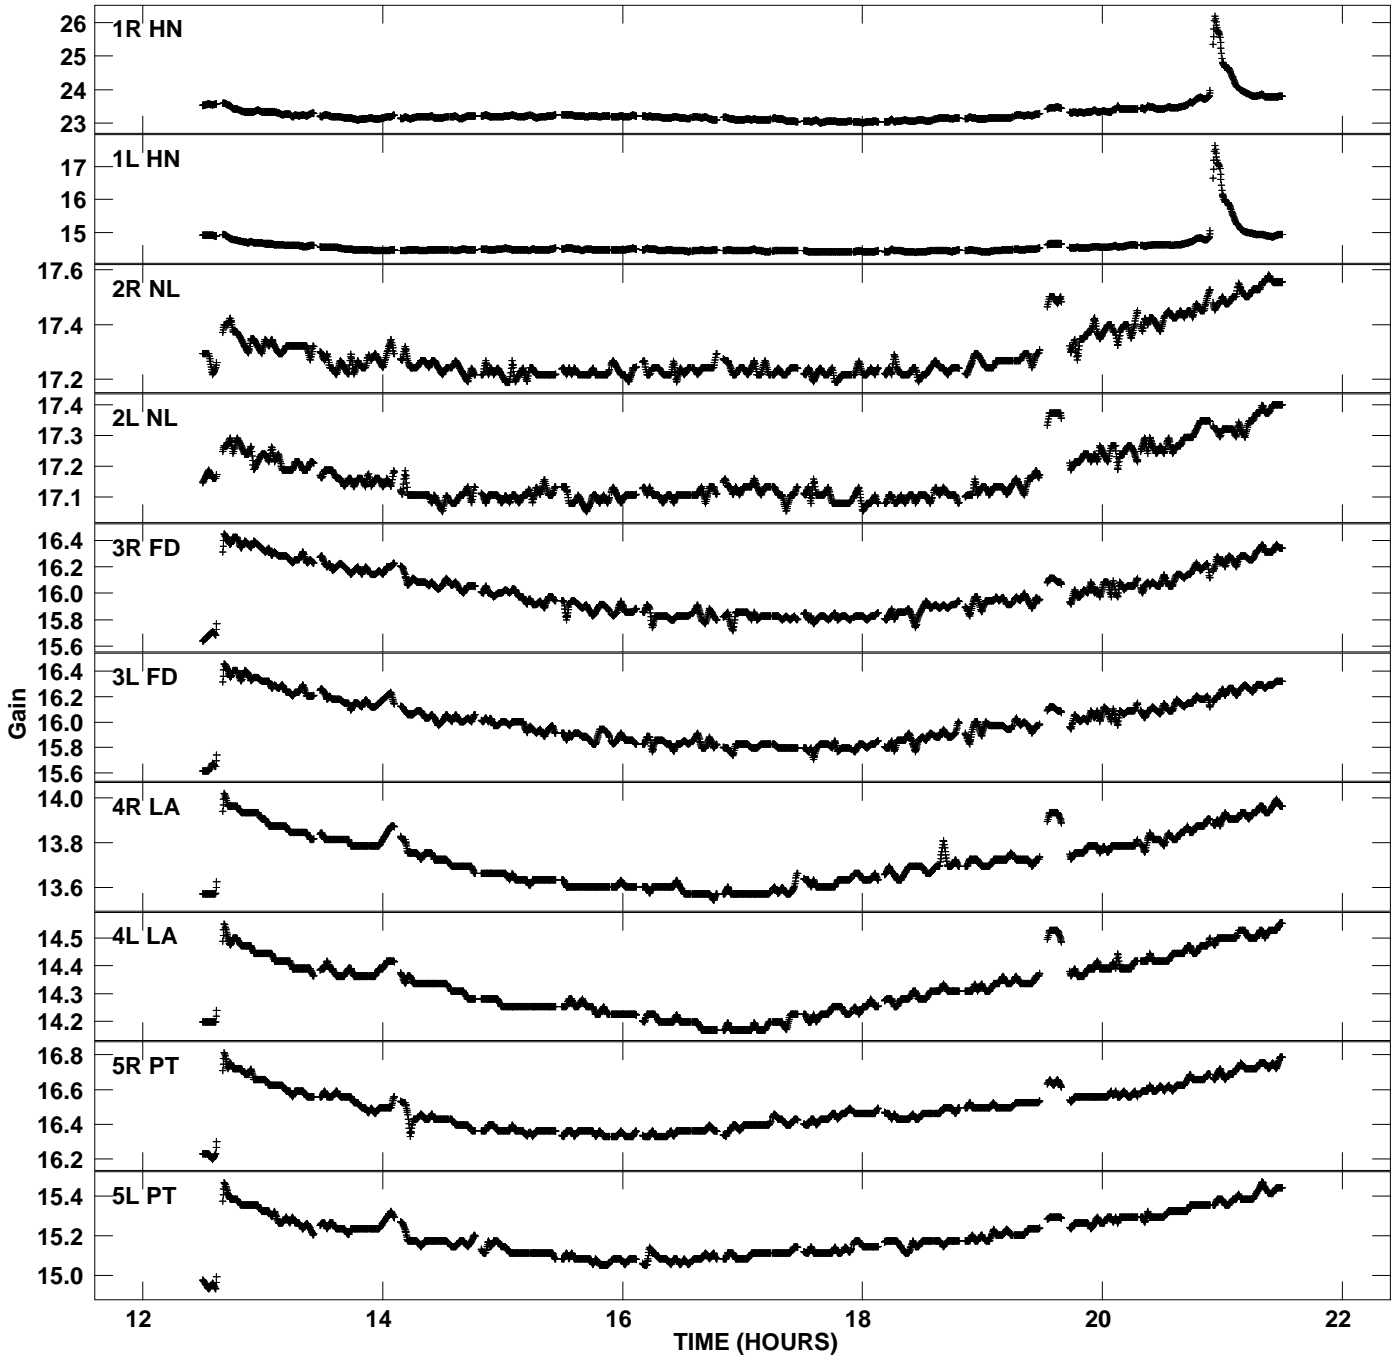

Plot file version 1 created 02-FEB-2008 05:07:02
Gain amp vs UTC time for GC029_2_4.UVAVG.1
CL 2 Rpol & Lpol IF 1

Plot file version 2 created 02-FEB-2008 05:07:02
Gain amp vs UTC time for GC029_2_4.UVAVG.1
CL 2 Rpol & Lpol IF 1

Plot file version 3 created 02-FEB-2008 05:07:02
Gain amp vs UTC time for GC029_2_4.UVAVG.1
CL 2 Rpol & Lpol IF 1

Plot file version 4 created 02-FEB-2008 05:07:03
Gain amp vs UTC time for GC029_2_4.UVAVG.1
CL 2 Rpol & Lpol IF 1