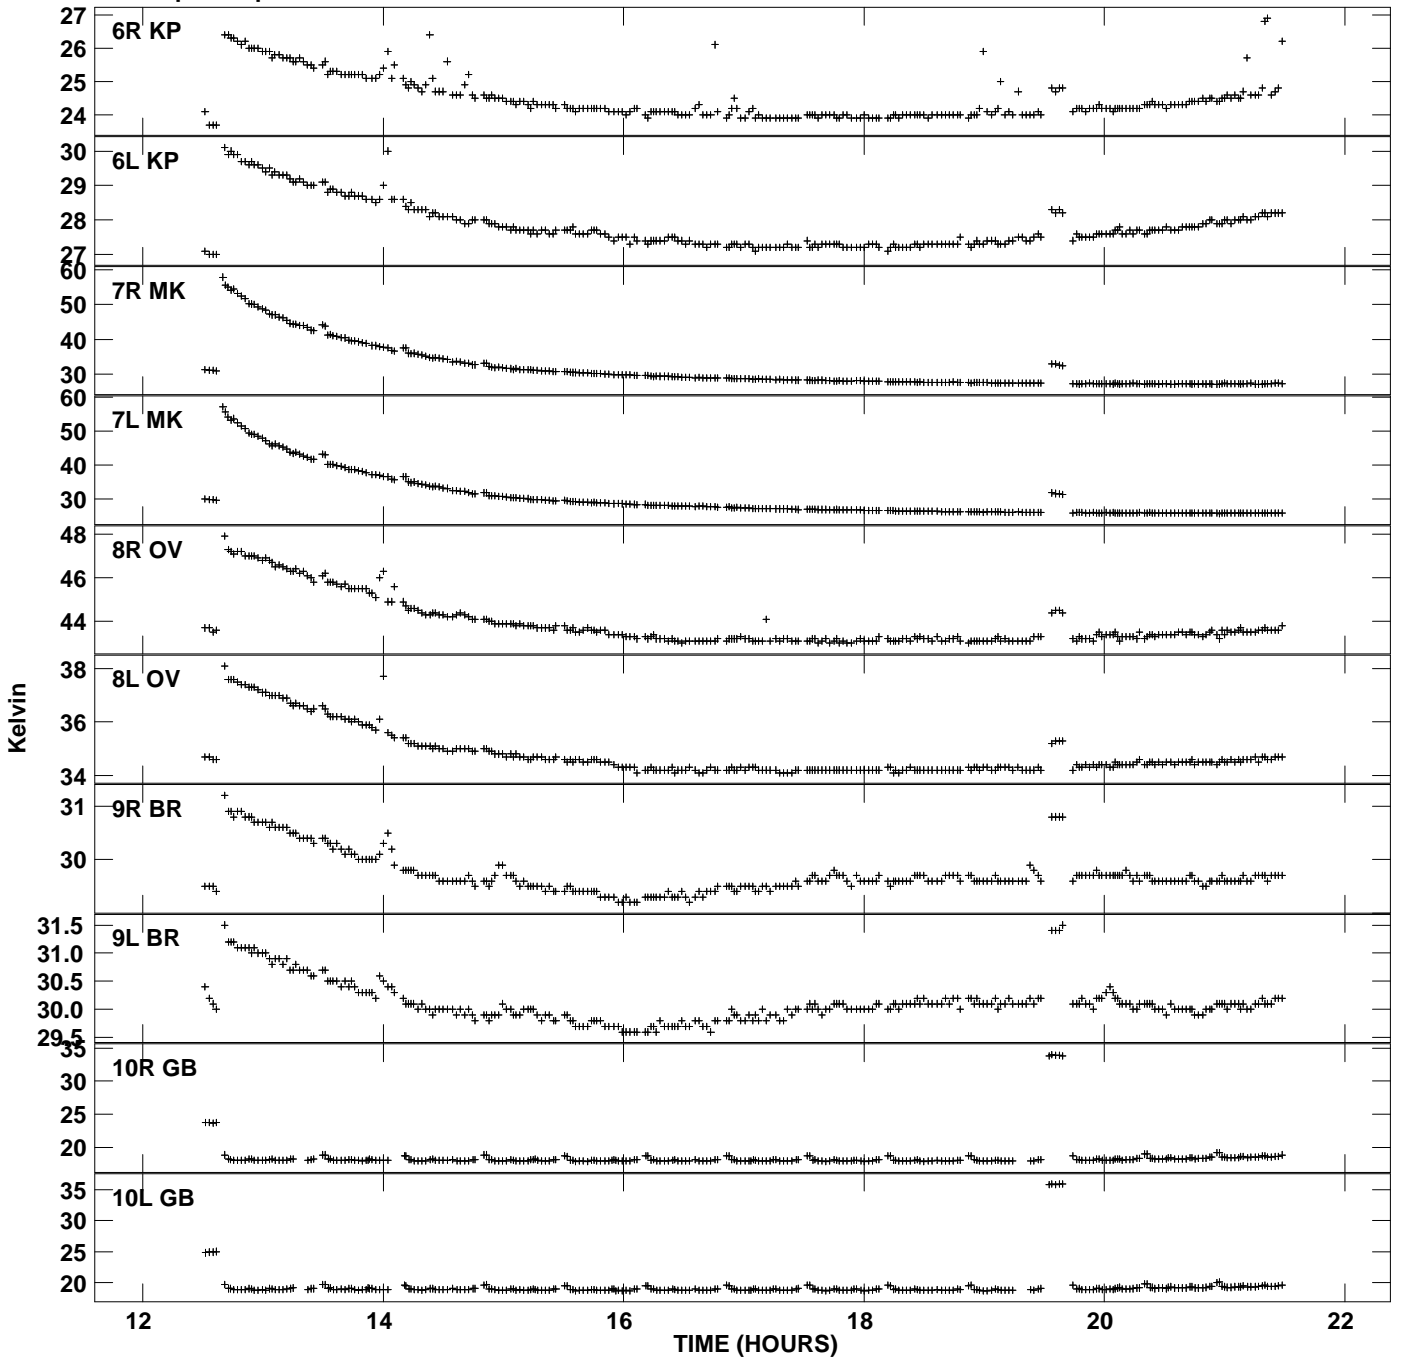

Plot file version 1 created 02-FEB-2008 05:05:57  
Tsyst vs UTC time for GC029\_2\_4.UVAVG.1  
TY 1 Rpol & Lpol IF 1

Plot file version 2 created 02-FEB-2008 05:05:57  
Tsyst vs UTC time for GC029\_2\_4.UVAVG.1  
TY 1 Rpol & Lpol IF 1

Plot file version 3 created 02-FEB-2008 05:05:57  
Tsys vs UTC time for GC029\_2\_4.UVAVG.1  
TY 1 Rpol & Lpol IF 1

Plot file version 4 created 02-FEB-2008 05:06:04  
Tsys vs UTC time for GC029\_2\_4.UVAVG.1  
TY 1 Rpol & Lpol IF 1