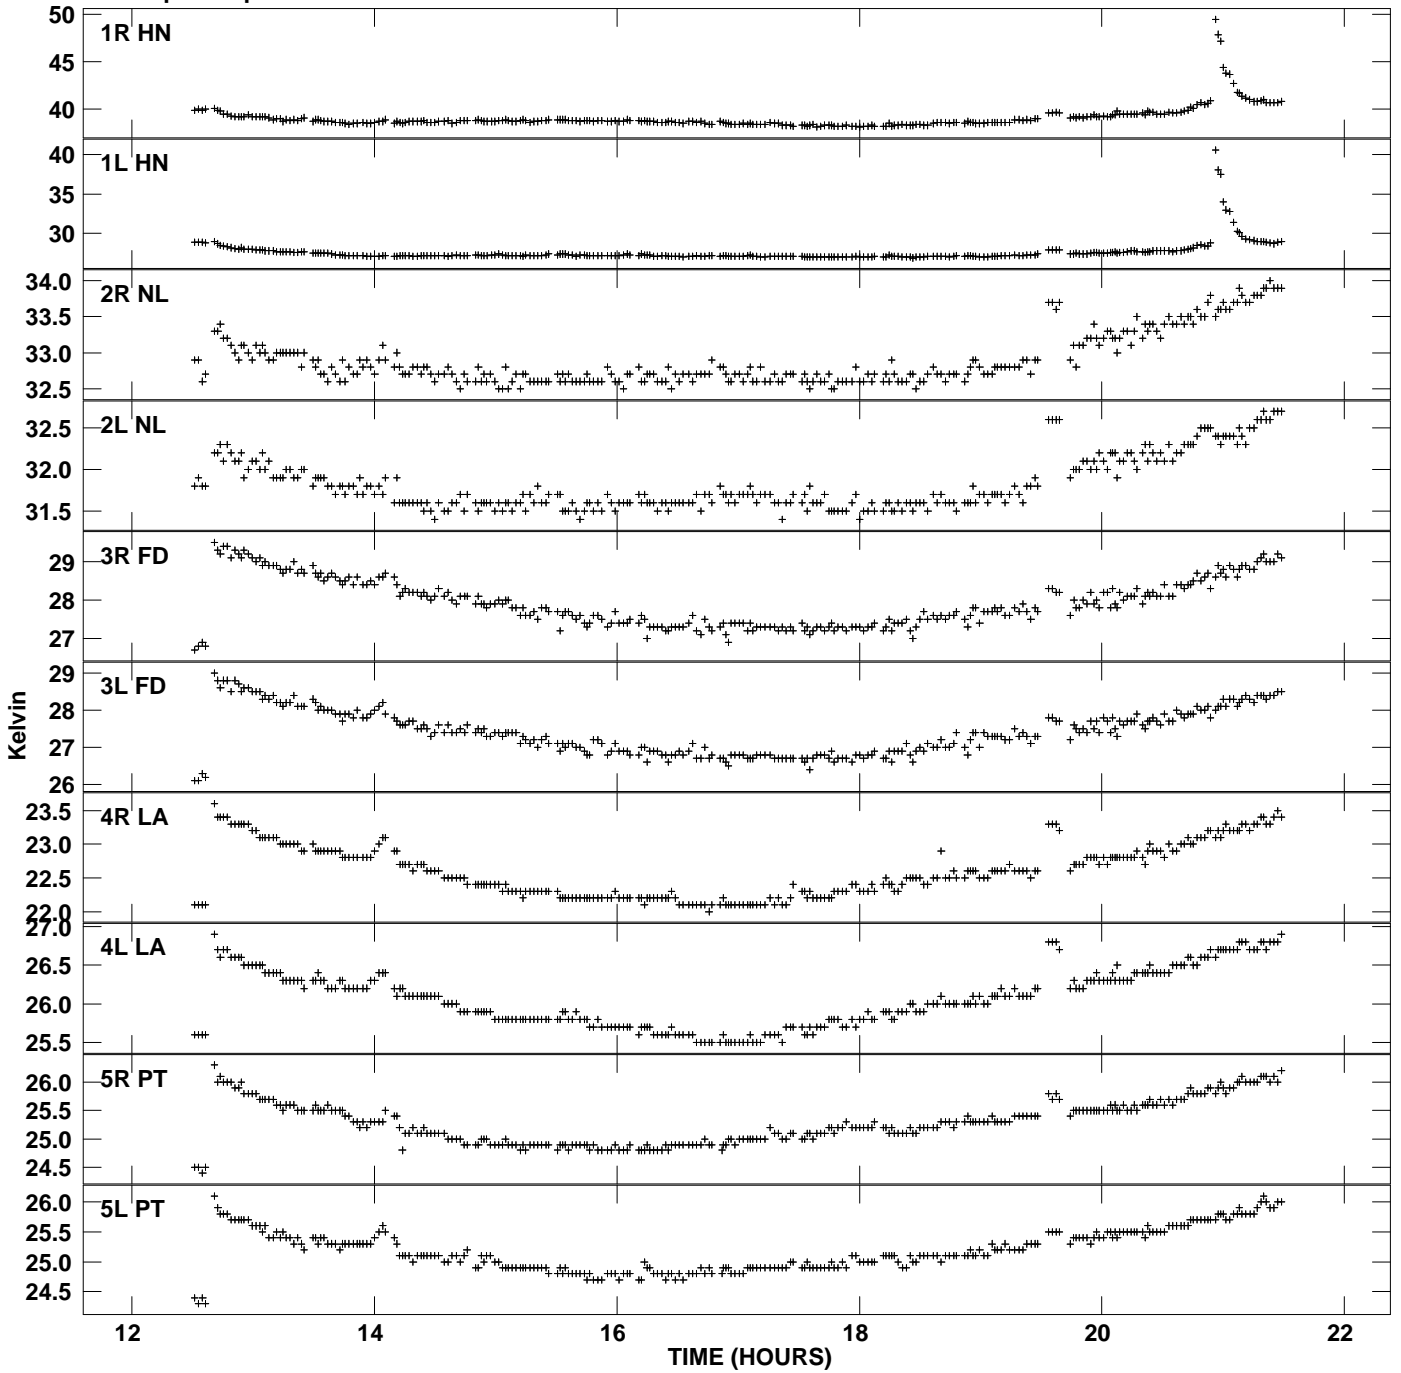

Plot file version 1 created 02-FEB-2008 05:05:57  
Tsyst vs UTC time for GC029\_2\_4.UVAVG.1  
TY 1 Rpol & Lpol IF 1

Plot file version 2 created 02-FEB-2008 05:05:57  
Tsyst vs UTC time for GC029\_2\_4.UVAVG.1  
TY 1 Rpol & Lpol IF 1

Plot file version 3 created 02-FEB-2008 05:05:57  
Tsys vs UTC time for GC029\_2\_4.UVAVG.1  
TY 1 Rpol & Lpol IF 1

Plot file version 4 created 02-FEB-2008 05:06:04  
Tsys vs UTC time for GC029\_2\_4.UVAVG.1  
TY 1 Rpol & Lpol IF 1