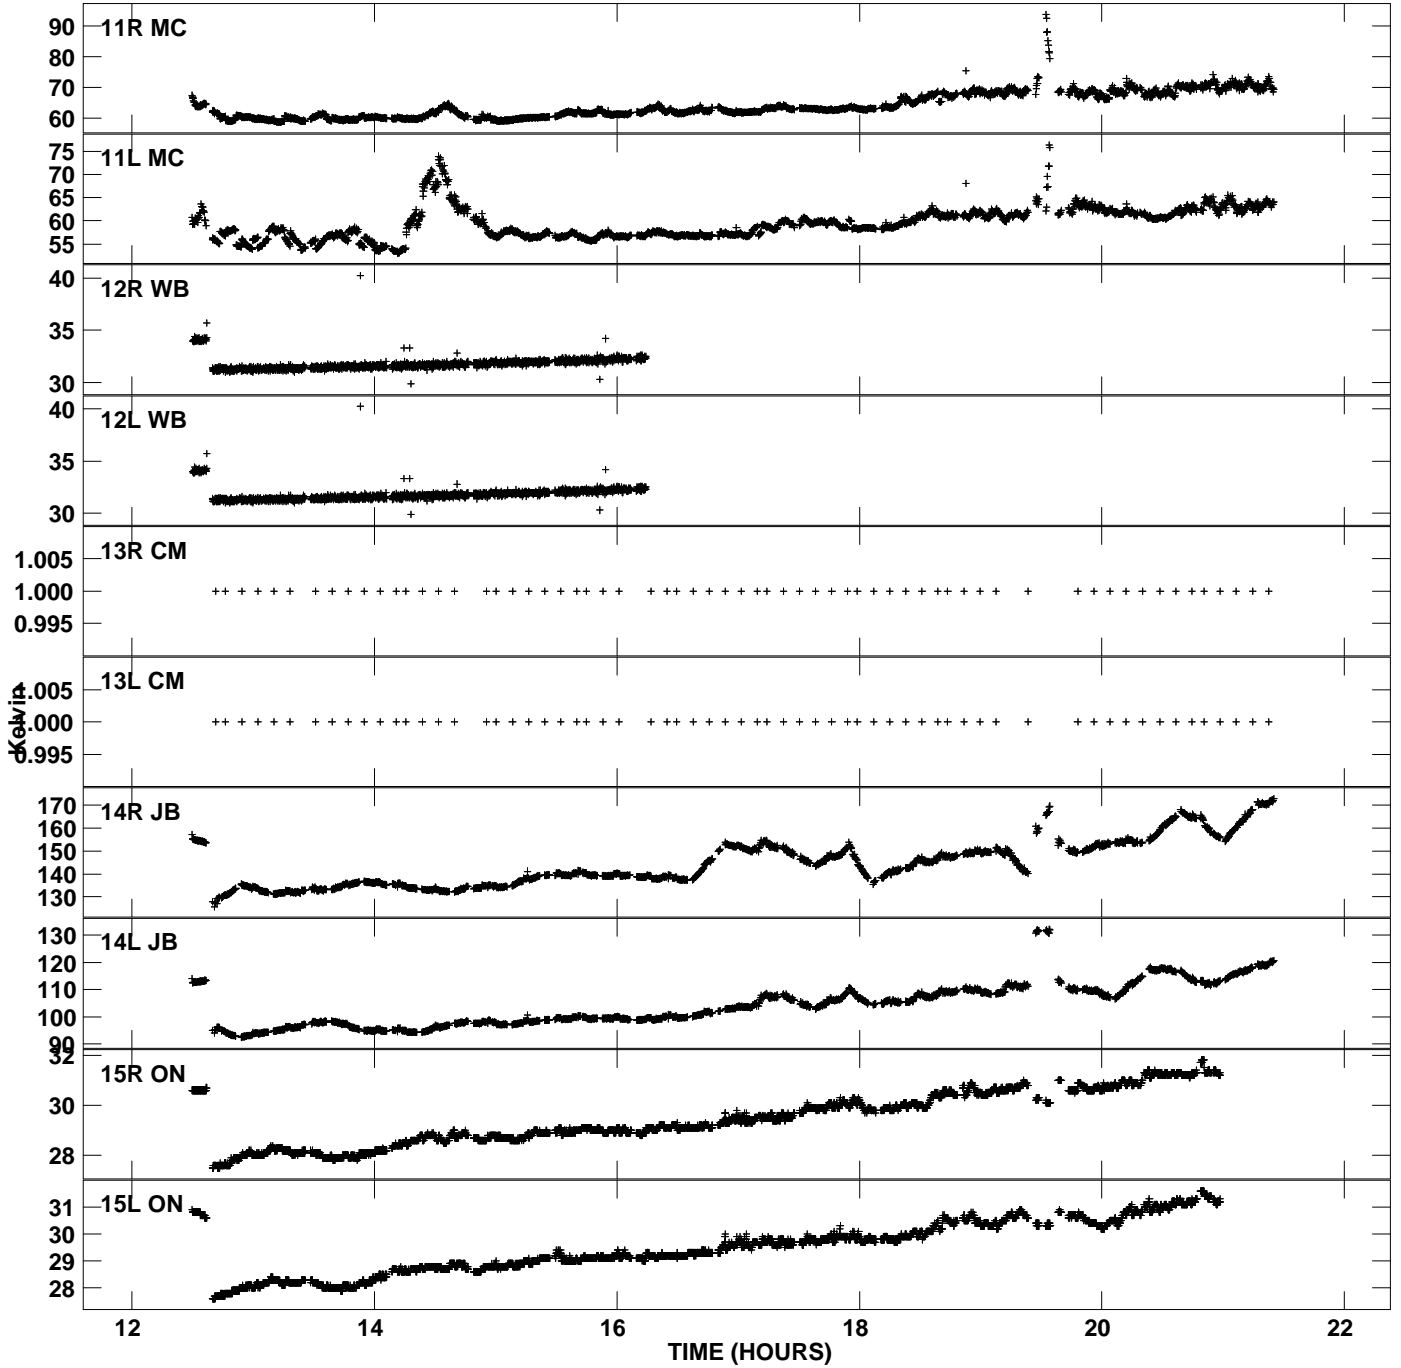

Plot file version 1 created 02-FEB-2008 05:05:57  
Tsyst vs UTC time for GC029\_2\_4.UVAVG.1  
TY 1 Rpol & Lpol IF 1

Plot file version 2 created 02-FEB-2008 05:05:57  
Tsyst vs UTC time for GC029\_2\_4.UVAVG.1  
TY 1 Rpol & Lpol IF 1

Plot file version 3 created 02-FEB-2008 05:05:57  
Tsys vs UTC time for GC029\_2\_4.UVAVG.1  
TY 1 Rpol & Lpol IF 1

Plot file version 4 created 02-FEB-2008 05:06:04  
Tsys vs UTC time for GC029\_2\_4.UVAVG.1  
TY 1 Rpol & Lpol IF 1