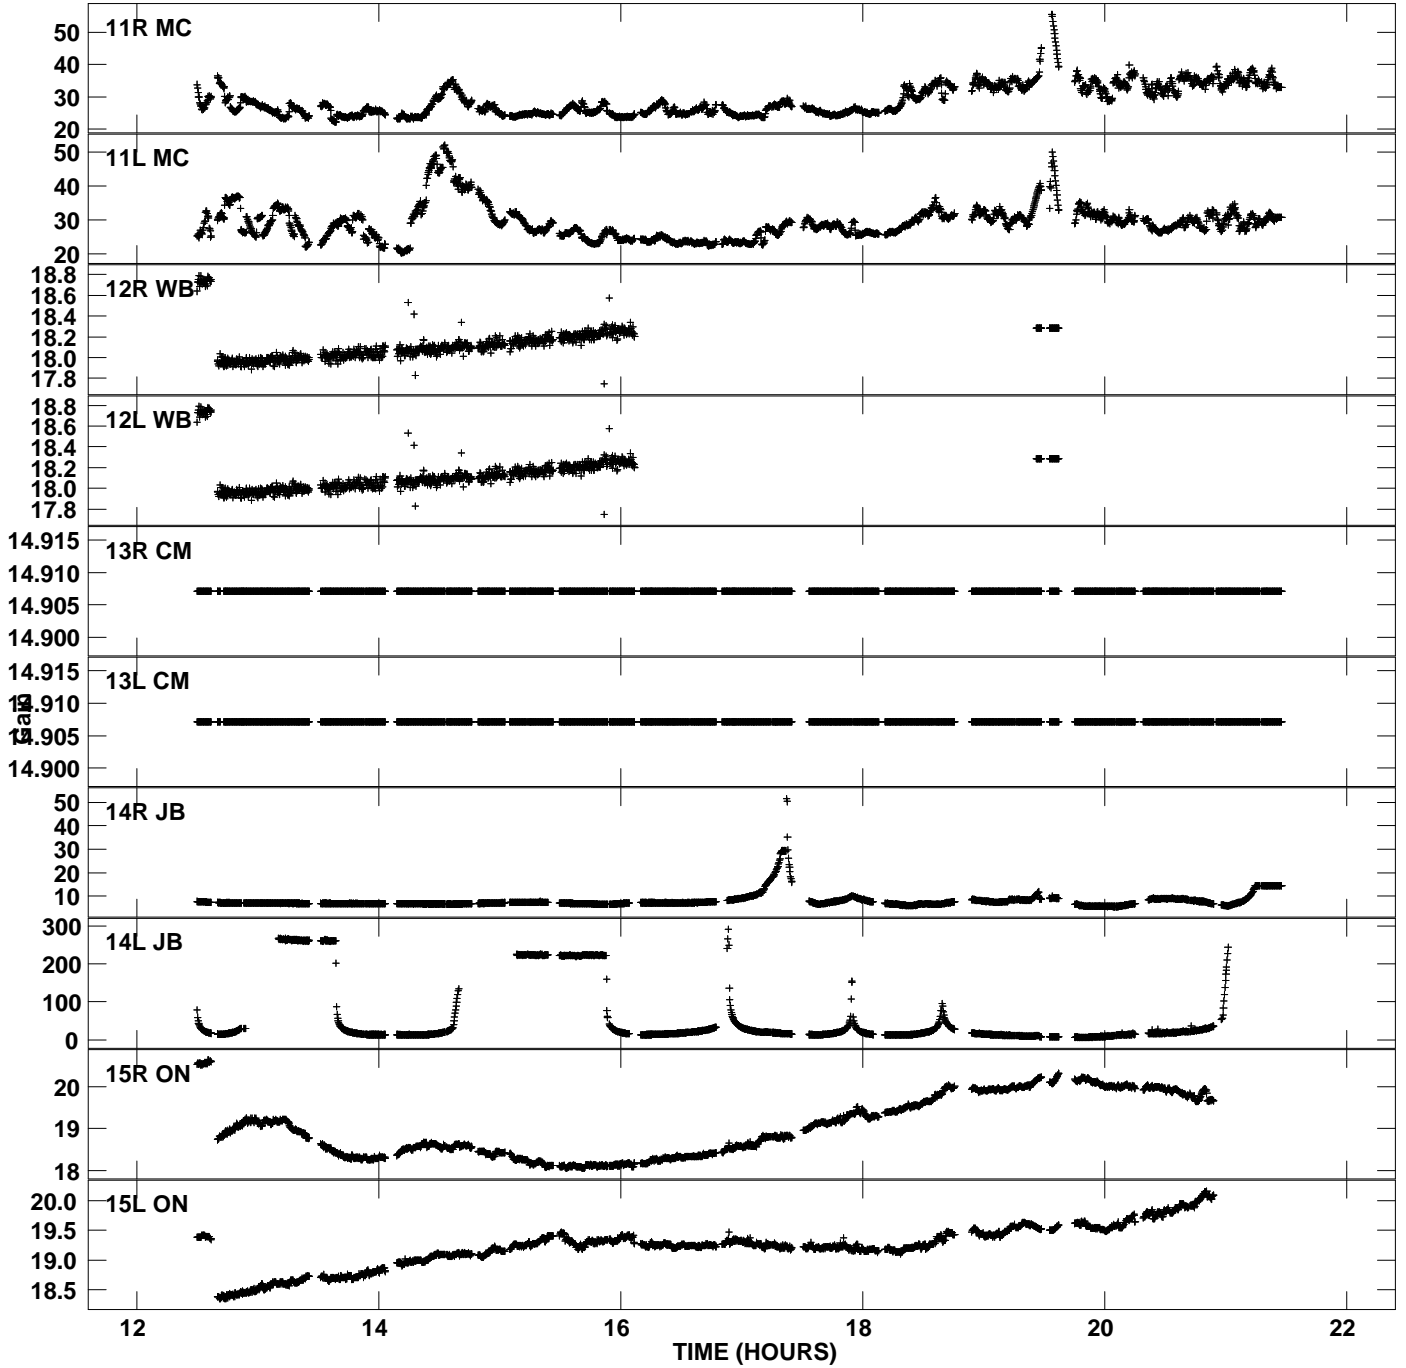

Plot file version 1 created 06-FEB-2008 15:11:45
Gain amp vs UTC time for GC029_2_5.UVAVG.1
CL 2 Rpol & Lpol IF 1

Plot file version 2 created 06-FEB-2008 15:11:45
Gain amp vs UTC time for GC029_2_5.UVAVG.1
CL 2 Rpol & Lpol IF 1

Plot file version 3 created 06-FEB-2008 15:11:46
Gain amp vs UTC time for GC029_2_5.UVAVG.1
CL 2 Rpol & Lpol IF 1

Plot file version 4 created 06-FEB-2008 15:11:46
Gain amp vs UTC time for GC029_2_5.UVAVG.1
CL 2 Rpol & Lpol IF 1