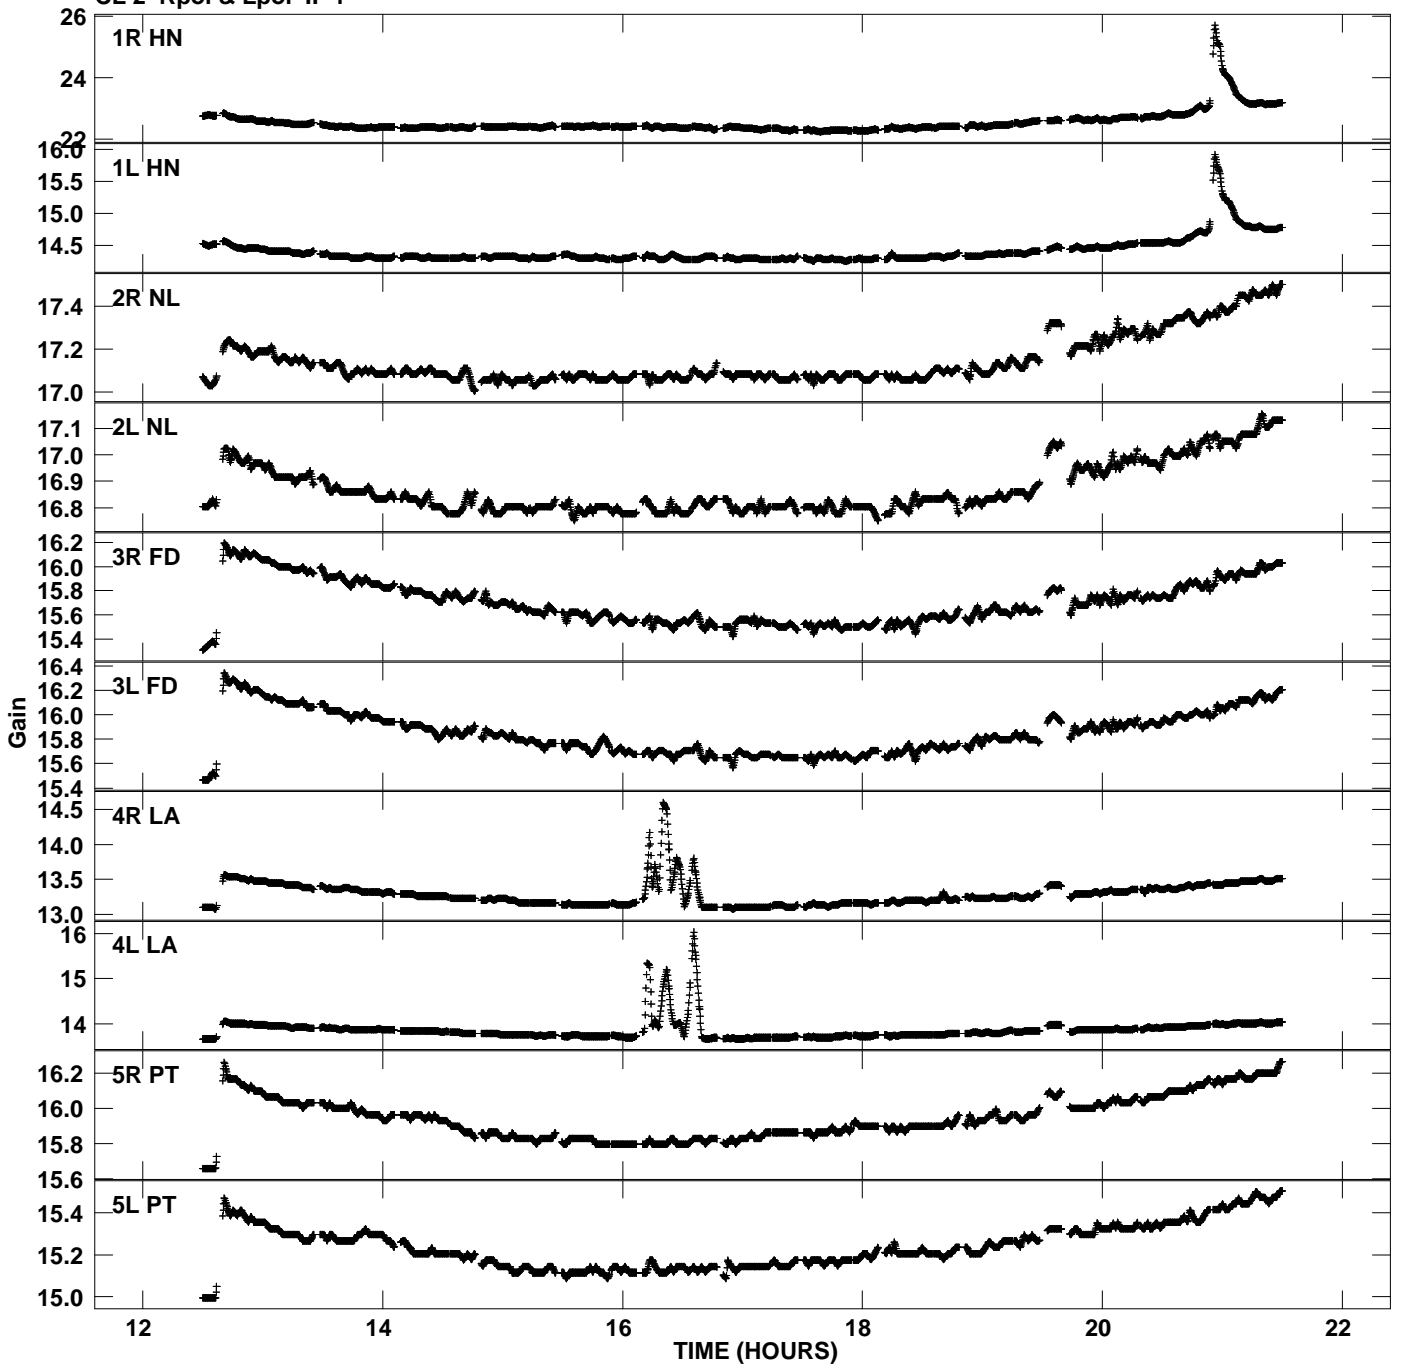

Plot file version 1 created 06-FEB-2008 15:11:45
Gain amp vs UTC time for GC029_2_5.UVAVG.1
CL 2 Rpol & Lpol IF 1

Plot file version 2 created 06-FEB-2008 15:11:45
Gain amp vs UTC time for GC029_2_5.UVAVG.1
CL 2 Rpol & Lpol IF 1

Plot file version 3 created 06-FEB-2008 15:11:46
Gain amp vs UTC time for GC029_2_5.UVAVG.1
CL 2 Rpol & Lpol IF 1

Plot file version 4 created 06-FEB-2008 15:11:46
Gain amp vs UTC time for GC029_2_5.UVAVG.1
CL 2 Rpol & Lpol IF 1