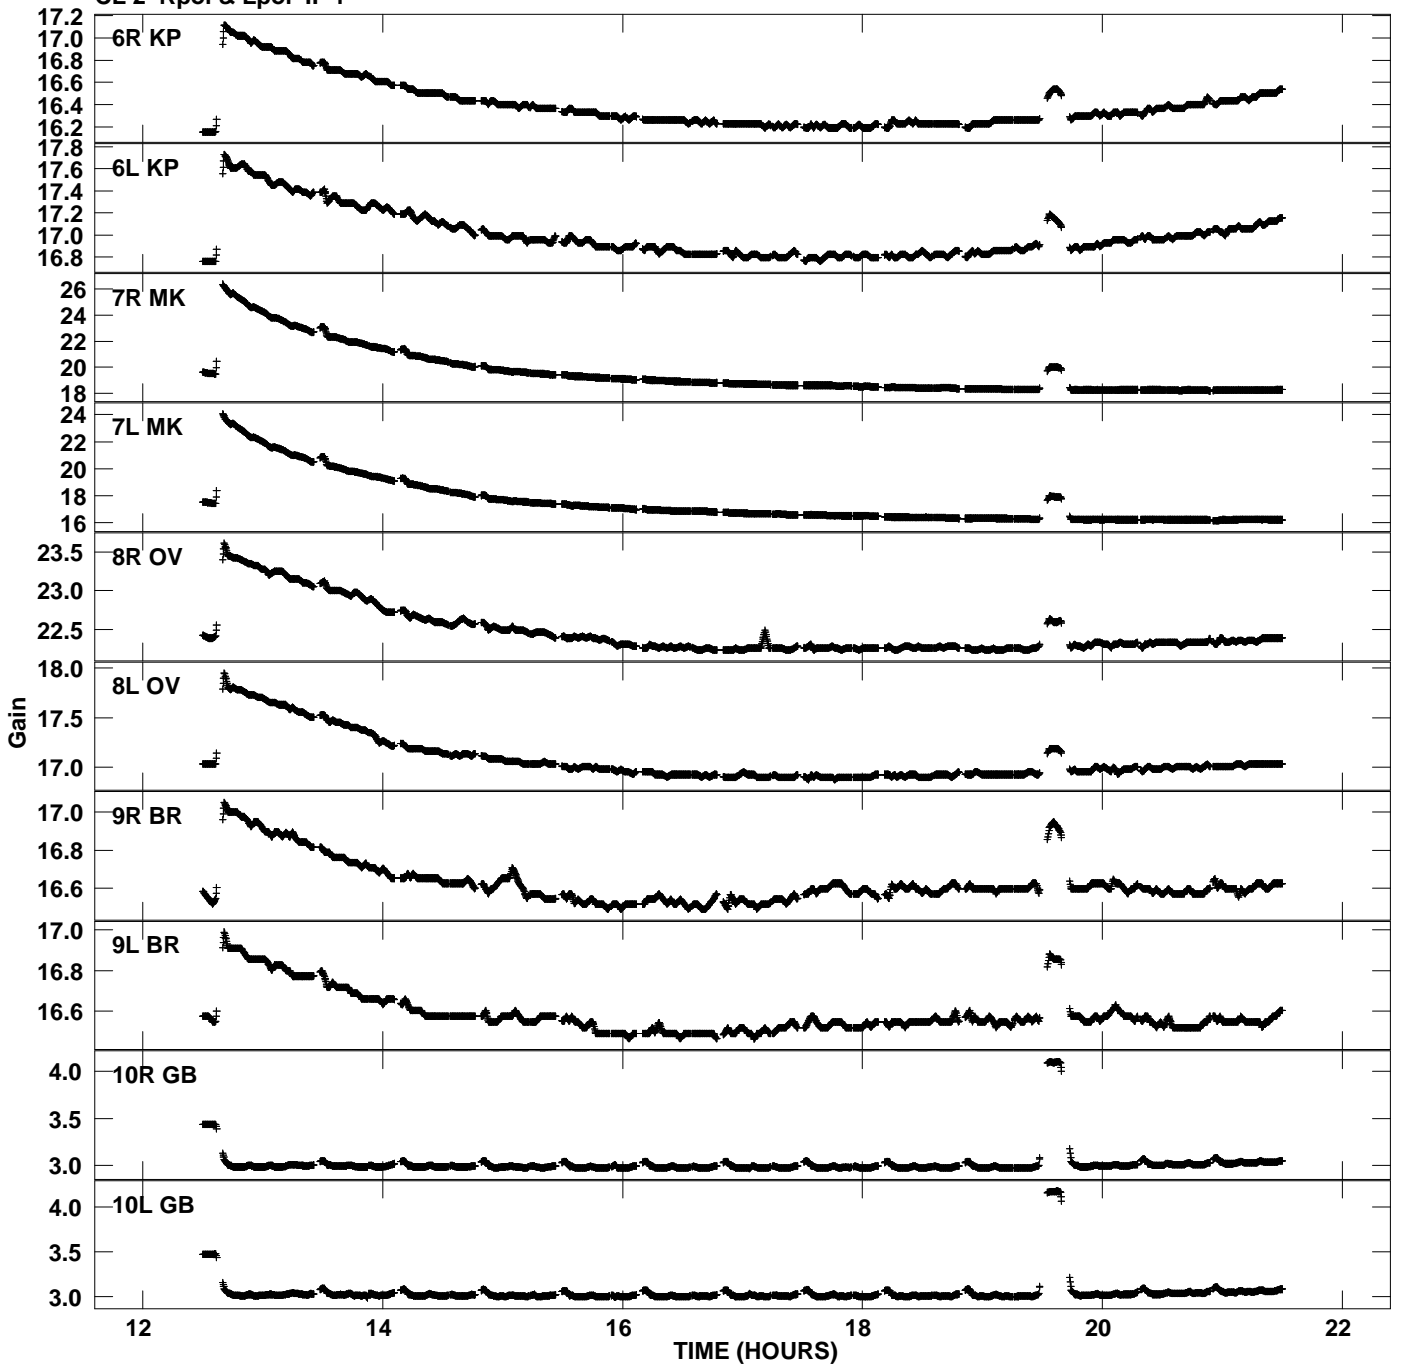

Plot file version 1 created 06-FEB-2008 15:11:45
Gain amp vs UTC time for GC029_2_5.UVAVG.1
CL 2 Rpol & Lpol IF 1

Plot file version 2 created 06-FEB-2008 15:11:45
Gain amp vs UTC time for GC029_2_5.UVAVG.1
CL 2 Rpol & Lpol IF 1

Plot file version 3 created 06-FEB-2008 15:11:46
Gain amp vs UTC time for GC029_2_5.UVAVG.1
CL 2 Rpol & Lpol IF 1

Plot file version 4 created 06-FEB-2008 15:11:46
Gain amp vs UTC time for GC029_2_5.UVAVG.1
CL 2 Rpol & Lpol IF 1