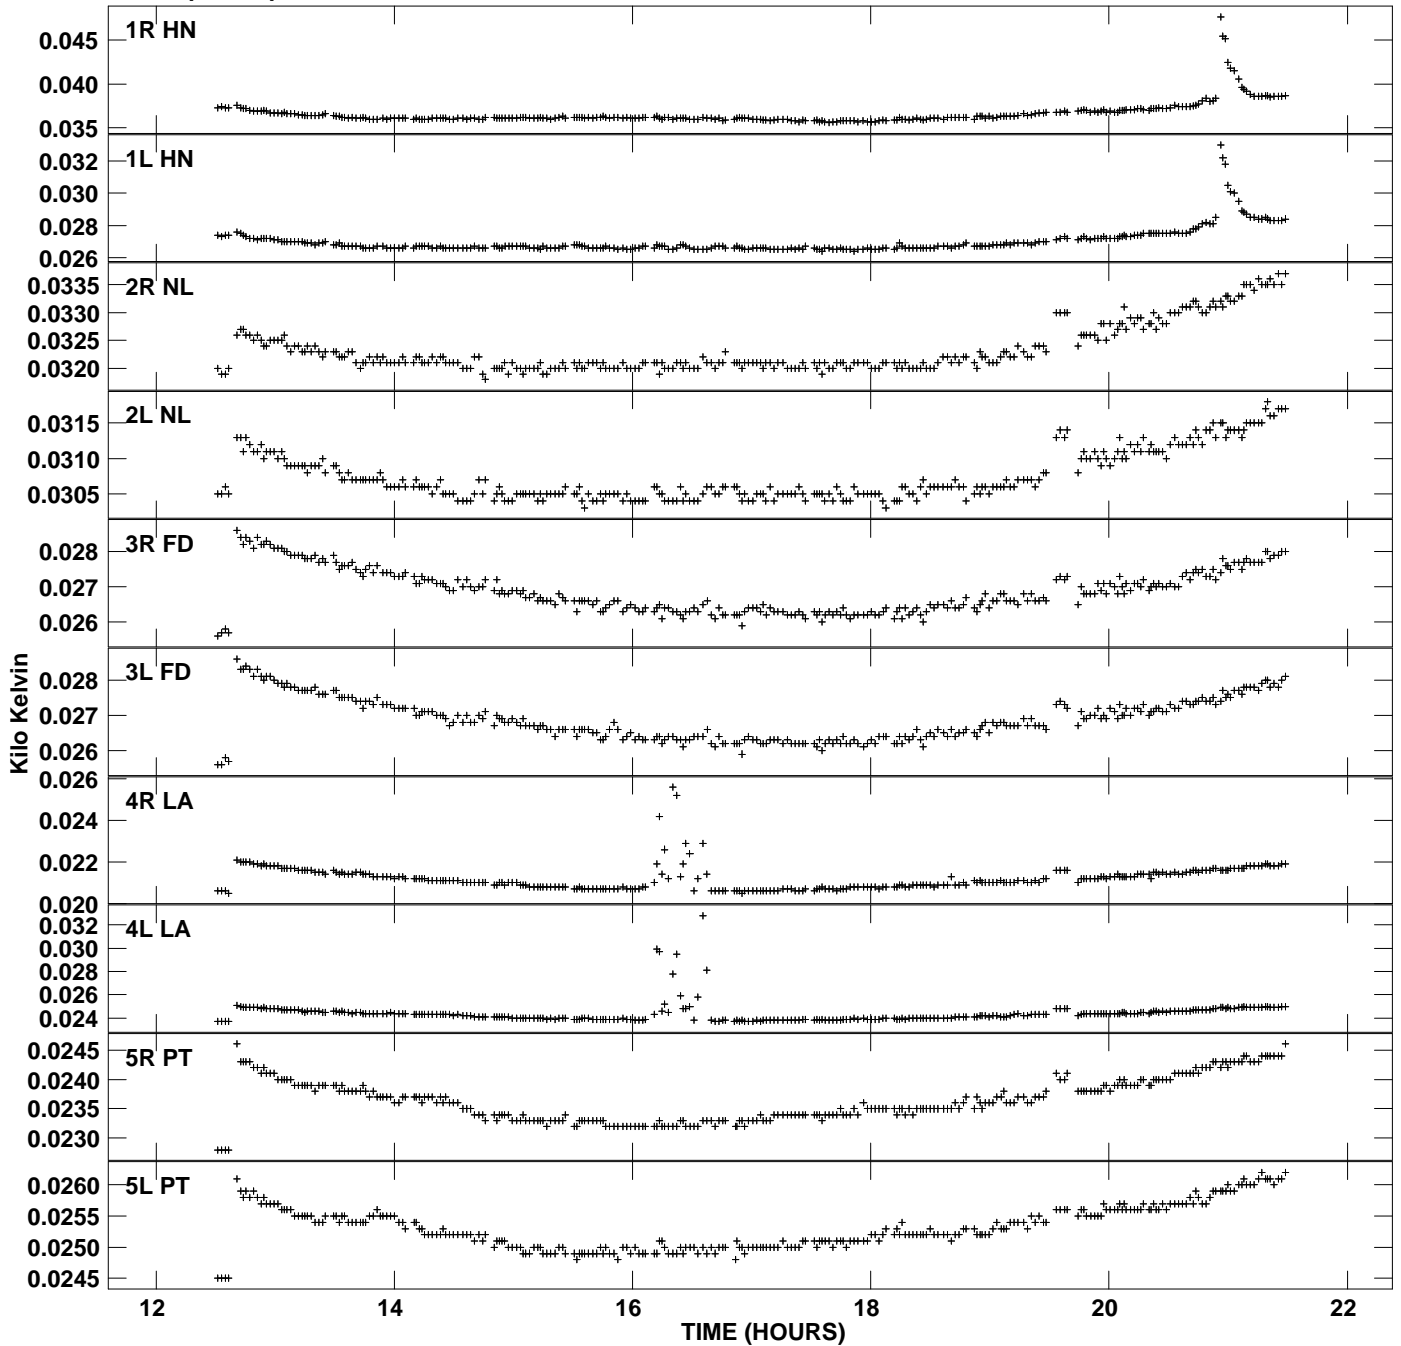

Plot file version 1 created 06-FEB-2008 15:11:36  
Tsys vs UTC time for GC029\_2\_5.UVAVG.1  
TY 1 Rpol & Lpol IF 1

Plot file version 2 created 06-FEB-2008 15:11:36  
Tsys vs UTC time for GC029\_2\_5.UVAVG.1  
TY 1 Rpol & Lpol IF 1

Plot file version 3 created 06-FEB-2008 15:11:36  
Tsyst vs UTC time for GC029\_2\_5.UVAVG.1  
TY 1 Rpol & Lpol IF 1

Plot file version 4 created 06-FEB-2008 15:11:36  
Tsyst vs UTC time for GC029\_2\_5.UVAVG.1  
TY 1 Rpol & Lpol IF 1