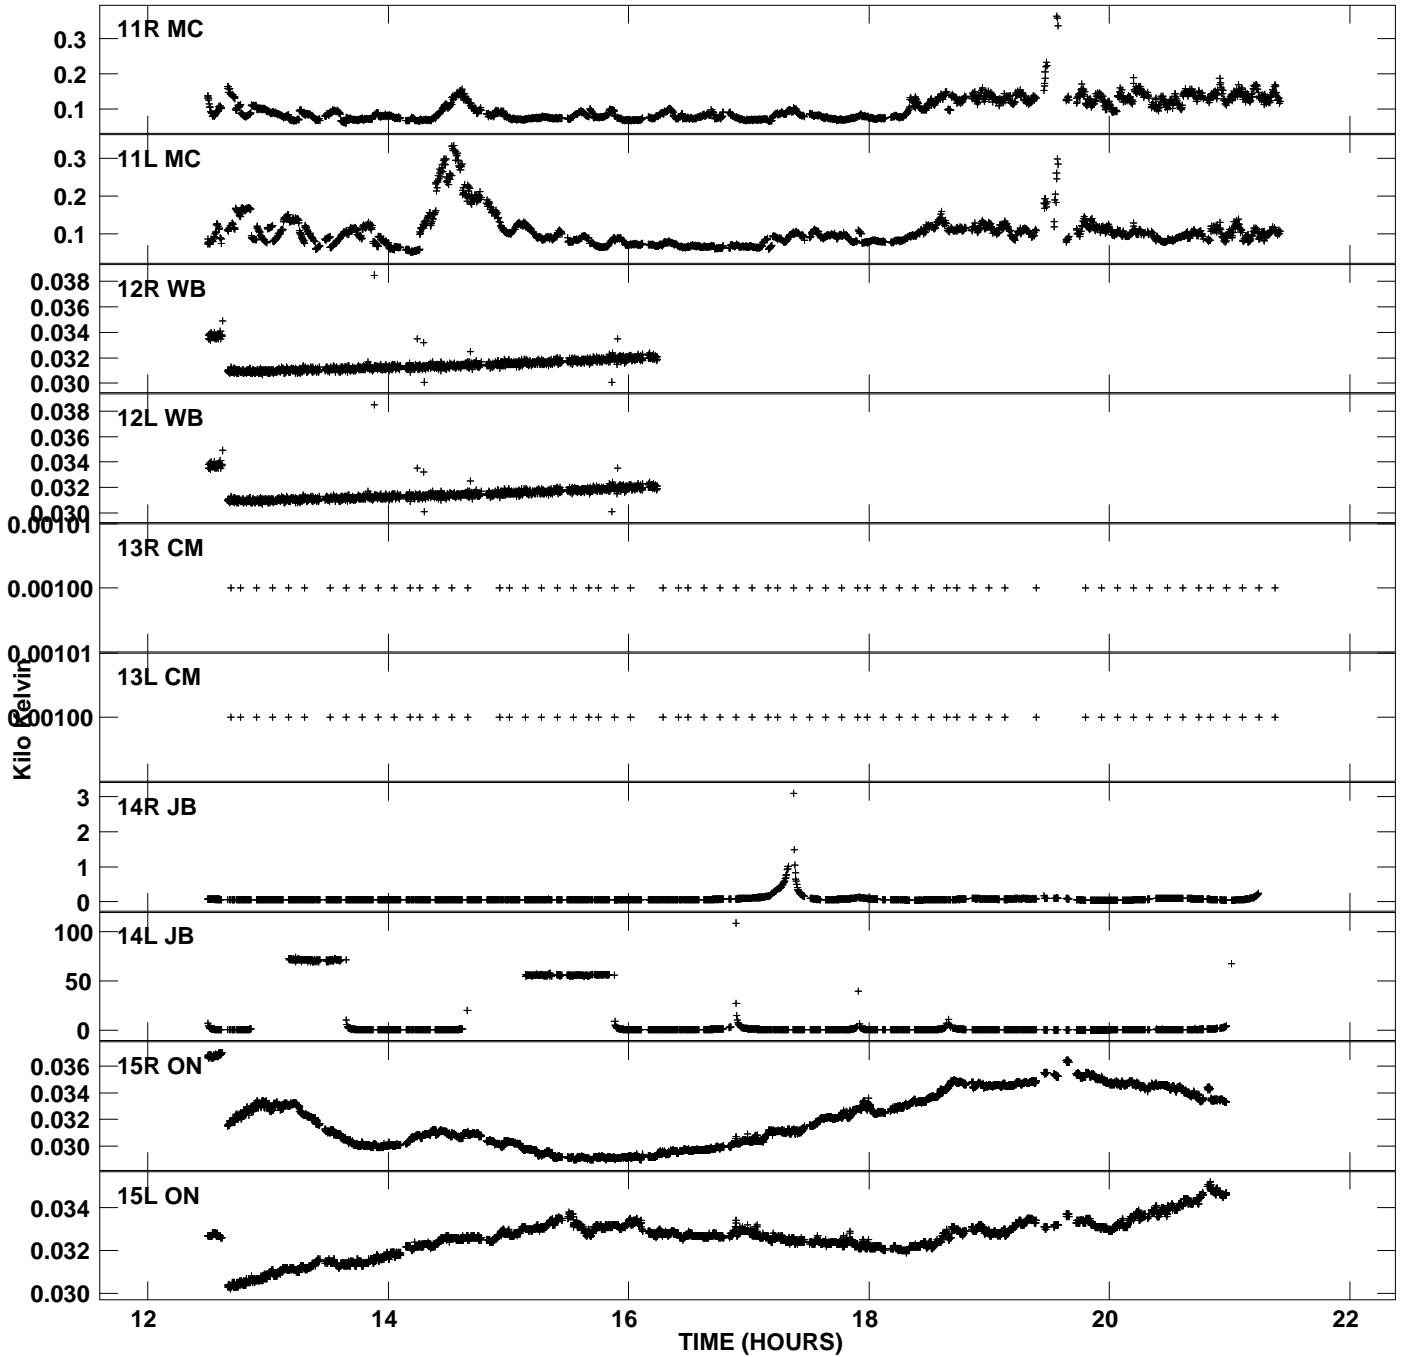

Plot file version 1 created 06-FEB-2008 15:11:36  
Tsys vs UTC time for GC029\_2\_5.UVAVG.1  
TY 1 Rpol & Lpol IF 1

Plot file version 2 created 06-FEB-2008 15:11:36  
Tsys vs UTC time for GC029\_2\_5.UVAVG.1  
TY 1 Rpol & Lpol IF 1

Plot file version 3 created 06-FEB-2008 15:11:36  
Tsyst vs UTC time for GC029\_2\_5.UVAVG.1  
TY 1 Rpol & Lpol IF 1

Plot file version 4 created 06-FEB-2008 15:11:36  
Tsyst vs UTC time for GC029\_2\_5.UVAVG.1  
TY 1 Rpol & Lpol IF 1