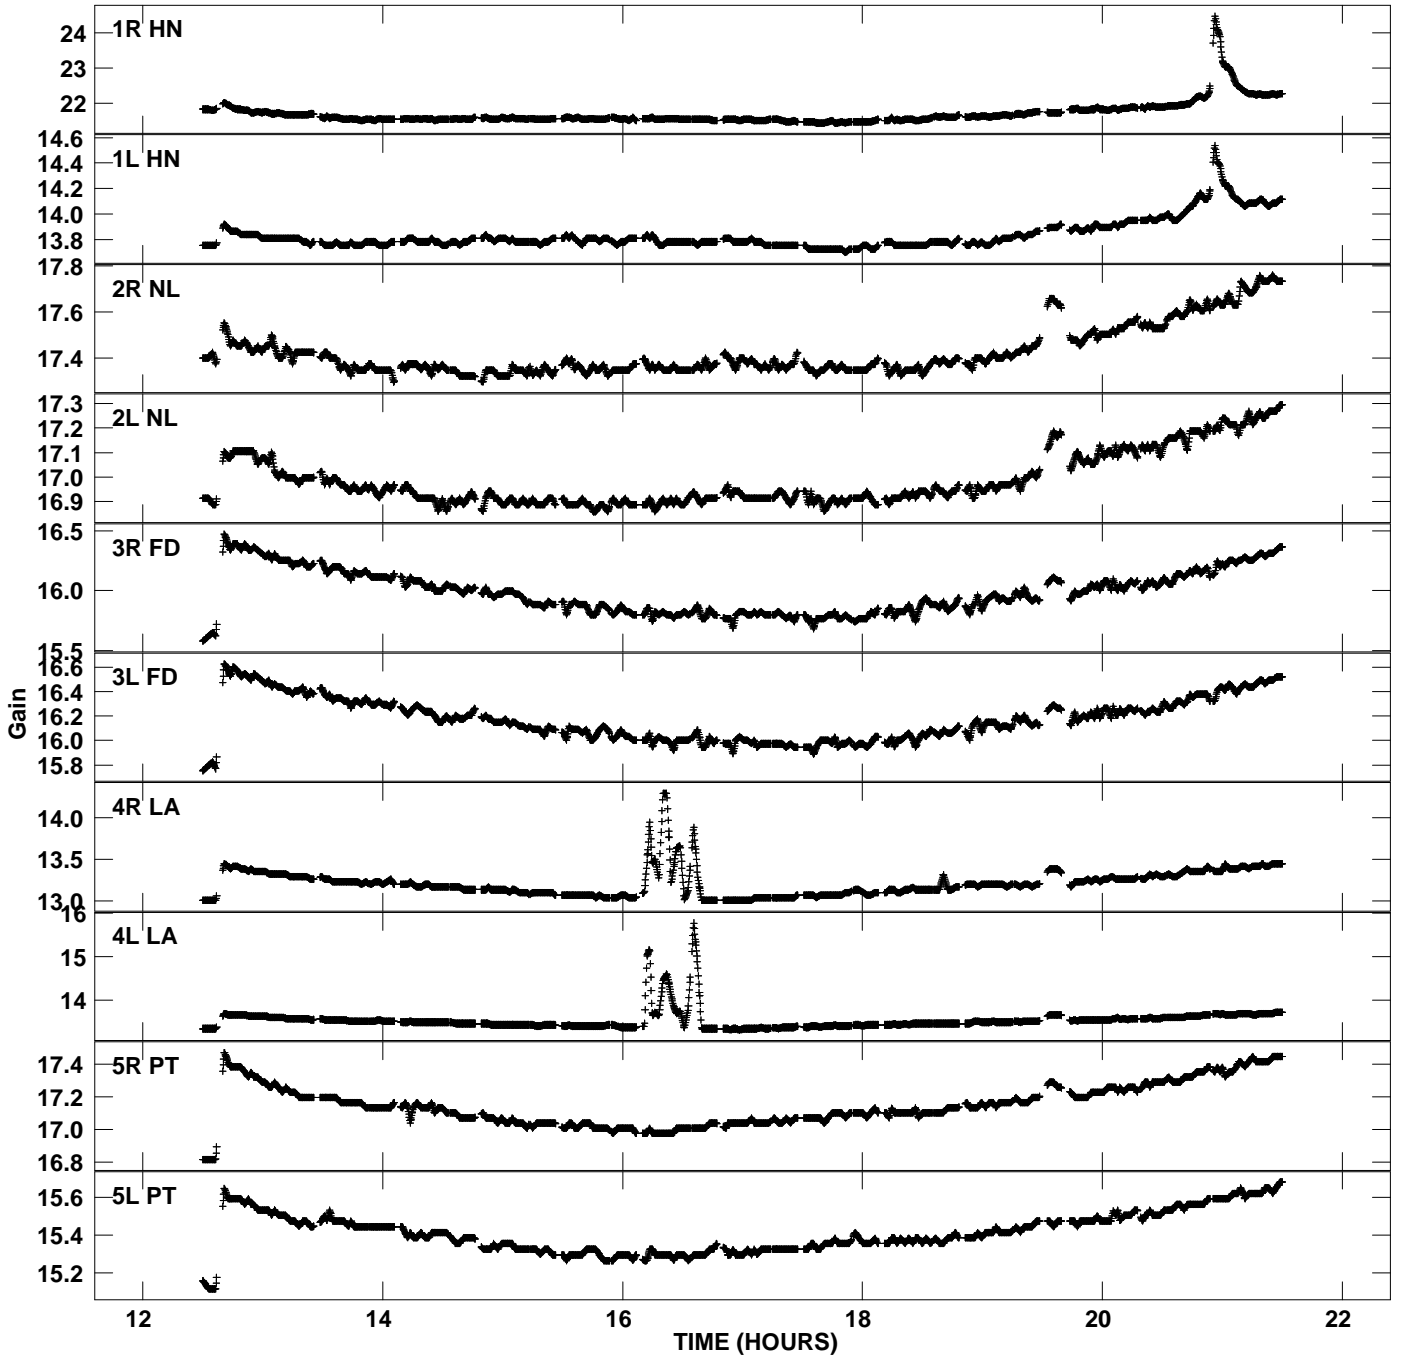

Plot file version 1 created 07-FEB-2008 12:31:35
Gain amp vs UTC time for GC029_2_6.UVAVG.1
CL 2 Rpol & Lpol IF 1

Plot file version 2 created 07-FEB-2008 12:31:35
Gain amp vs UTC time for GC029_2_6.UVAVG.1
CL 2 Rpol & Lpol IF 1

Plot file version 3 created 07-FEB-2008 12:31:36
Gain amp vs UTC time for GC029_2_6.UVAVG.1
CL 2 Rpol & Lpol IF 1

Plot file version 4 created 07-FEB-2008 12:31:36
Gain amp vs UTC time for GC029_2_6.UVAVG.1
CL 2 Rpol & Lpol IF 1