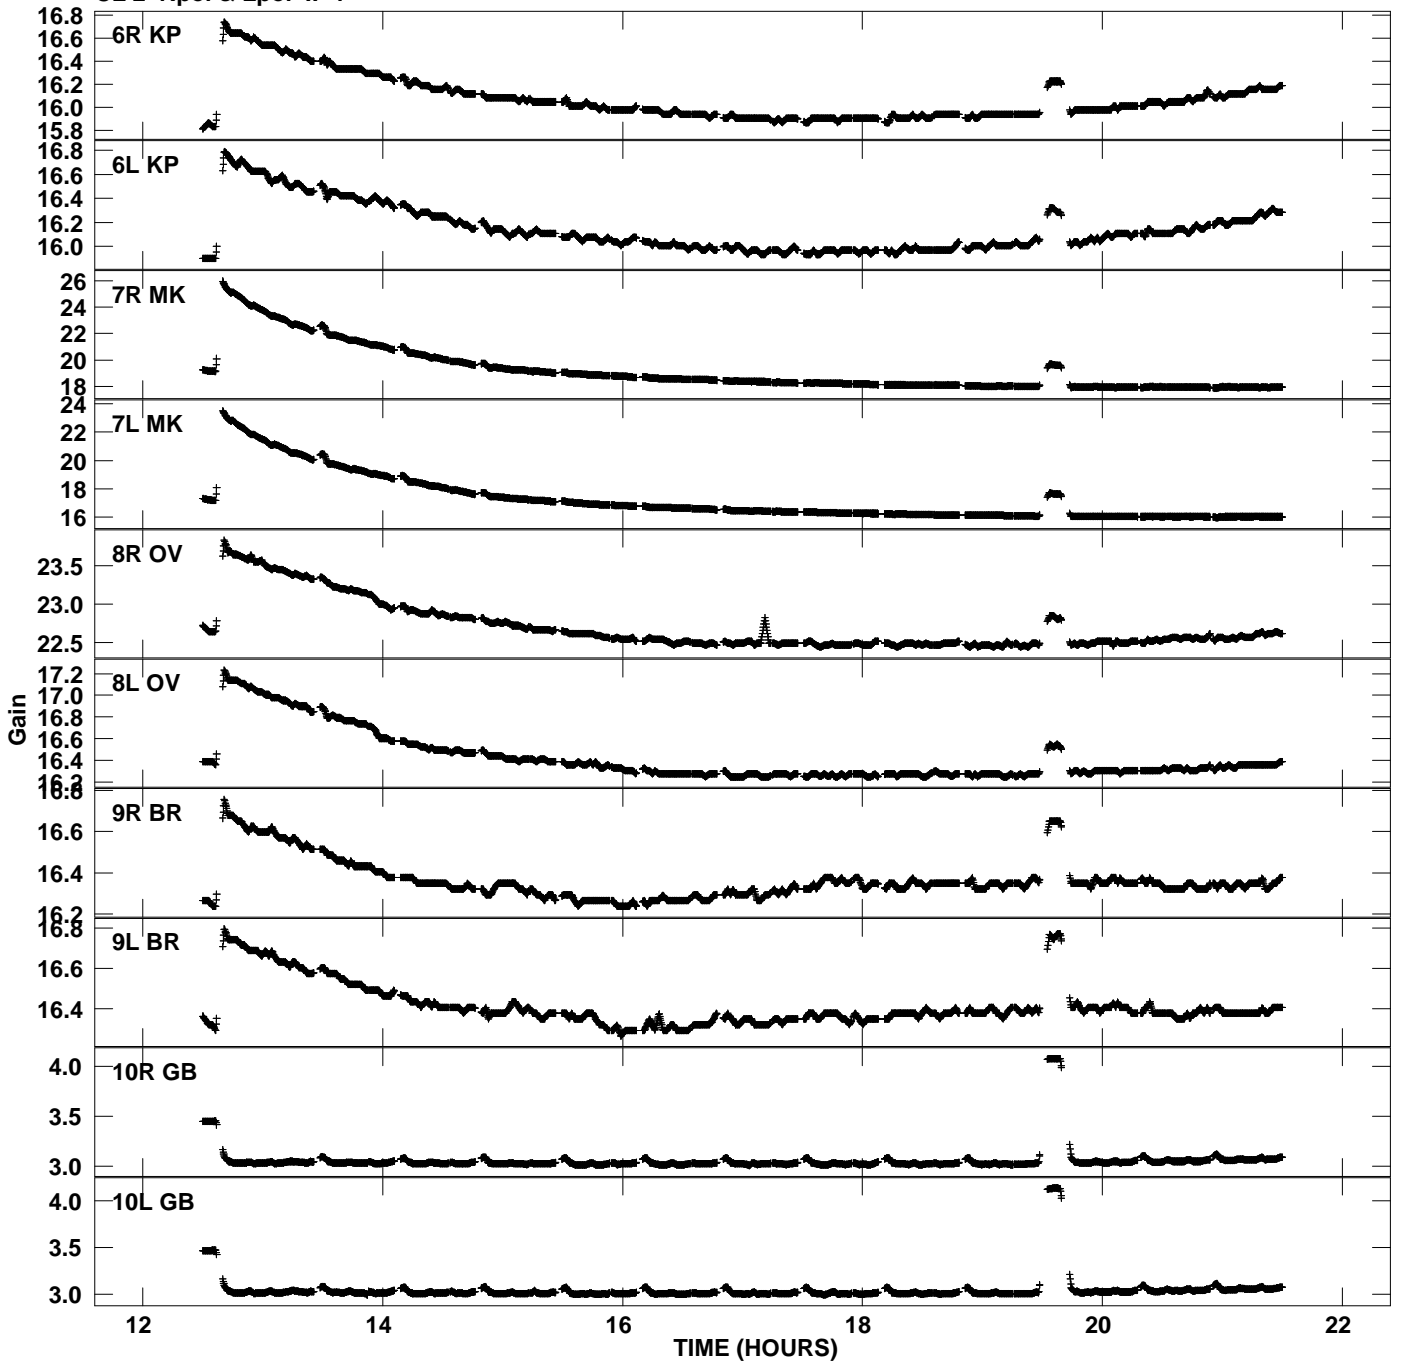

Plot file version 1 created 07-FEB-2008 12:31:35
Gain amp vs UTC time for GC029_2_6.UVAVG.1
CL 2 Rpol & Lpol IF 1

Plot file version 2 created 07-FEB-2008 12:31:35
Gain amp vs UTC time for GC029_2_6.UVAVG.1
CL 2 Rpol & Lpol IF 1

Plot file version 3 created 07-FEB-2008 12:31:36
Gain amp vs UTC time for GC029_2_6.UVAVG.1
CL 2 Rpol & Lpol IF 1

Plot file version 4 created 07-FEB-2008 12:31:36
Gain amp vs UTC time for GC029_2_6.UVAVG.1
CL 2 Rpol & Lpol IF 1