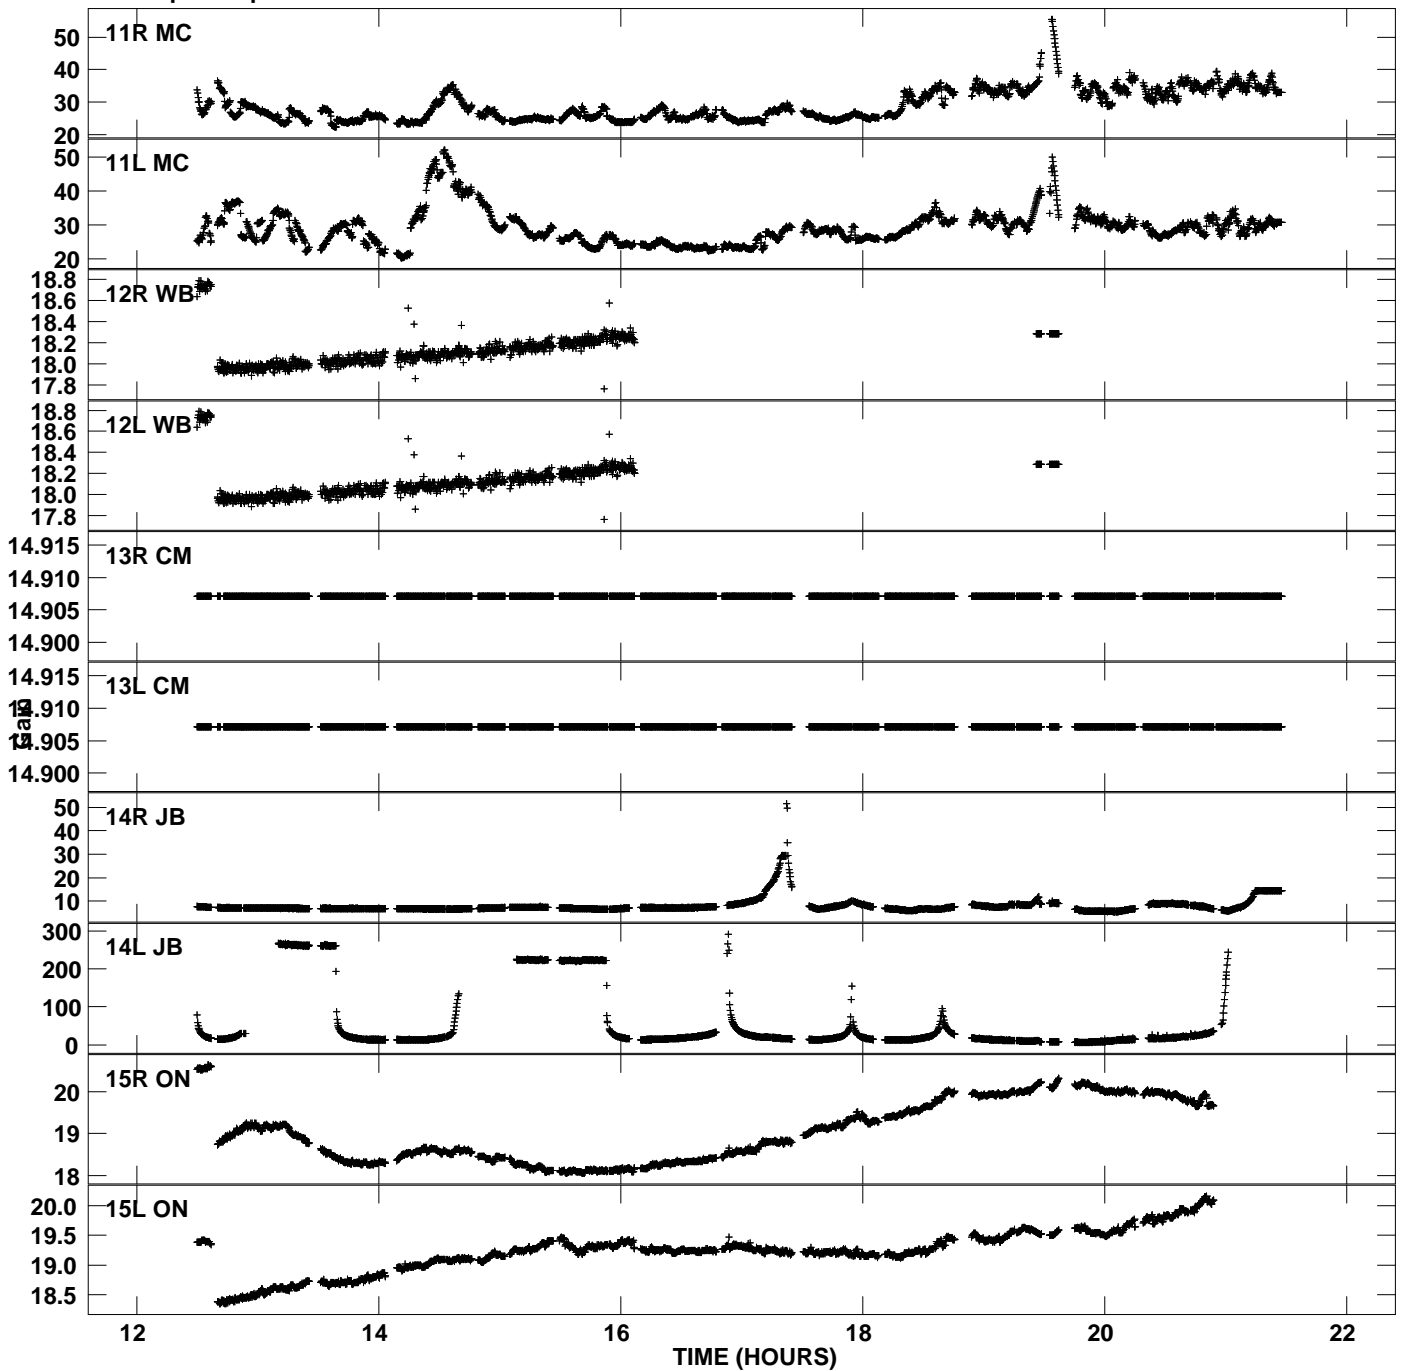

Plot file version 1 created 07-FEB-2008 12:31:35
Gain amp vs UTC time for GC029_2_6.UVAVG.1
CL 2 Rpol & Lpol IF 1

Plot file version 2 created 07-FEB-2008 12:31:35
Gain amp vs UTC time for GC029_2_6.UVAVG.1
CL 2 Rpol & Lpol IF 1

Plot file version 3 created 07-FEB-2008 12:31:36
Gain amp vs UTC time for GC029_2_6.UVAVG.1
CL 2 Rpol & Lpol IF 1

Plot file version 4 created 07-FEB-2008 12:31:36
Gain amp vs UTC time for GC029_2_6.UVAVG.1
CL 2 Rpol & Lpol IF 1