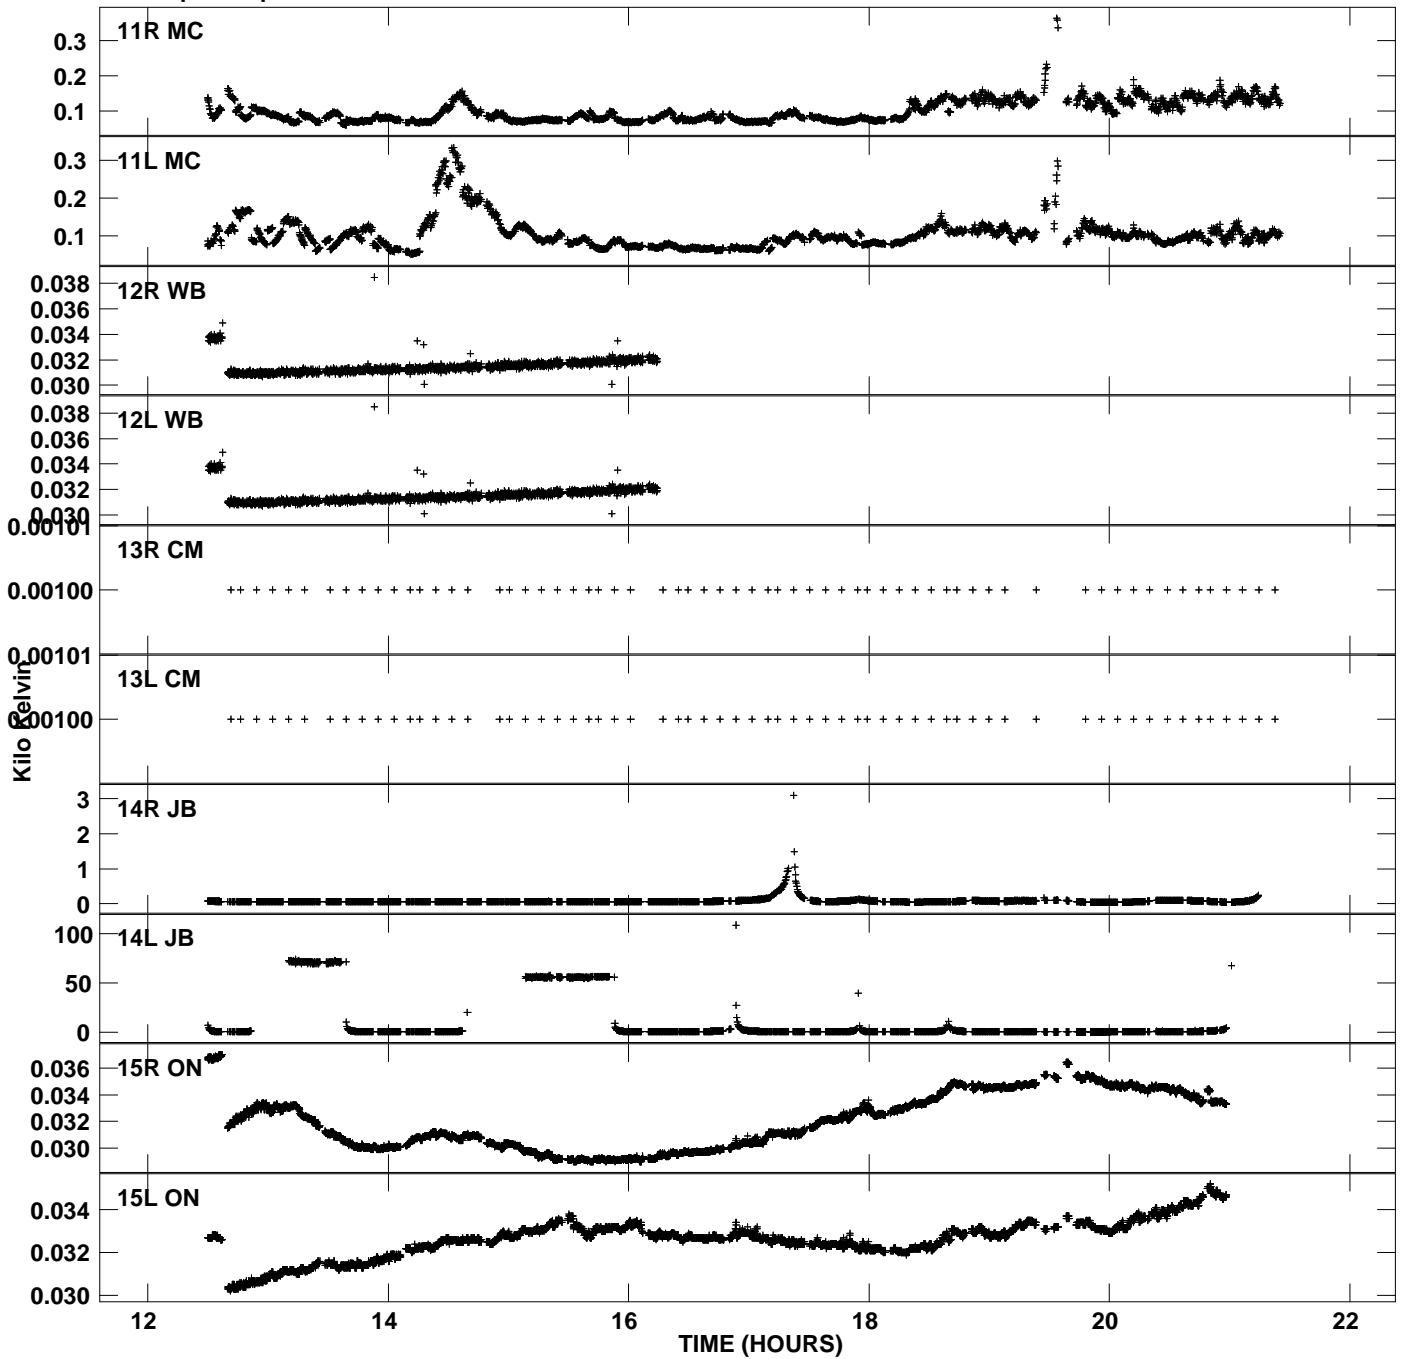

Plot file version 1 created 07-FEB-2008 12:31:17  
Tsyst vs UTC time for GC029\_2\_6.UVAVG.1  
TY 1 Rpol & Lpol IF 1

Plot file version 2 created 07-FEB-2008 12:31:17  
Tsys vs UTC time for GC029\_2\_6.UVAVG.1  
TY 1 Rpol & Lpol IF 1

Plot file version 3 created 07-FEB-2008 12:31:17  
Tsyst vs UTC time for GC029\_2\_6.UVAVG.1  
TY 1 Rpol & Lpol IF 1

Plot file version 4 created 07-FEB-2008 12:31:18  
Tsyst vs UTC time for GC029\_2\_6.UVAVG.1  
TY 1 Rpol & Lpol IF 1