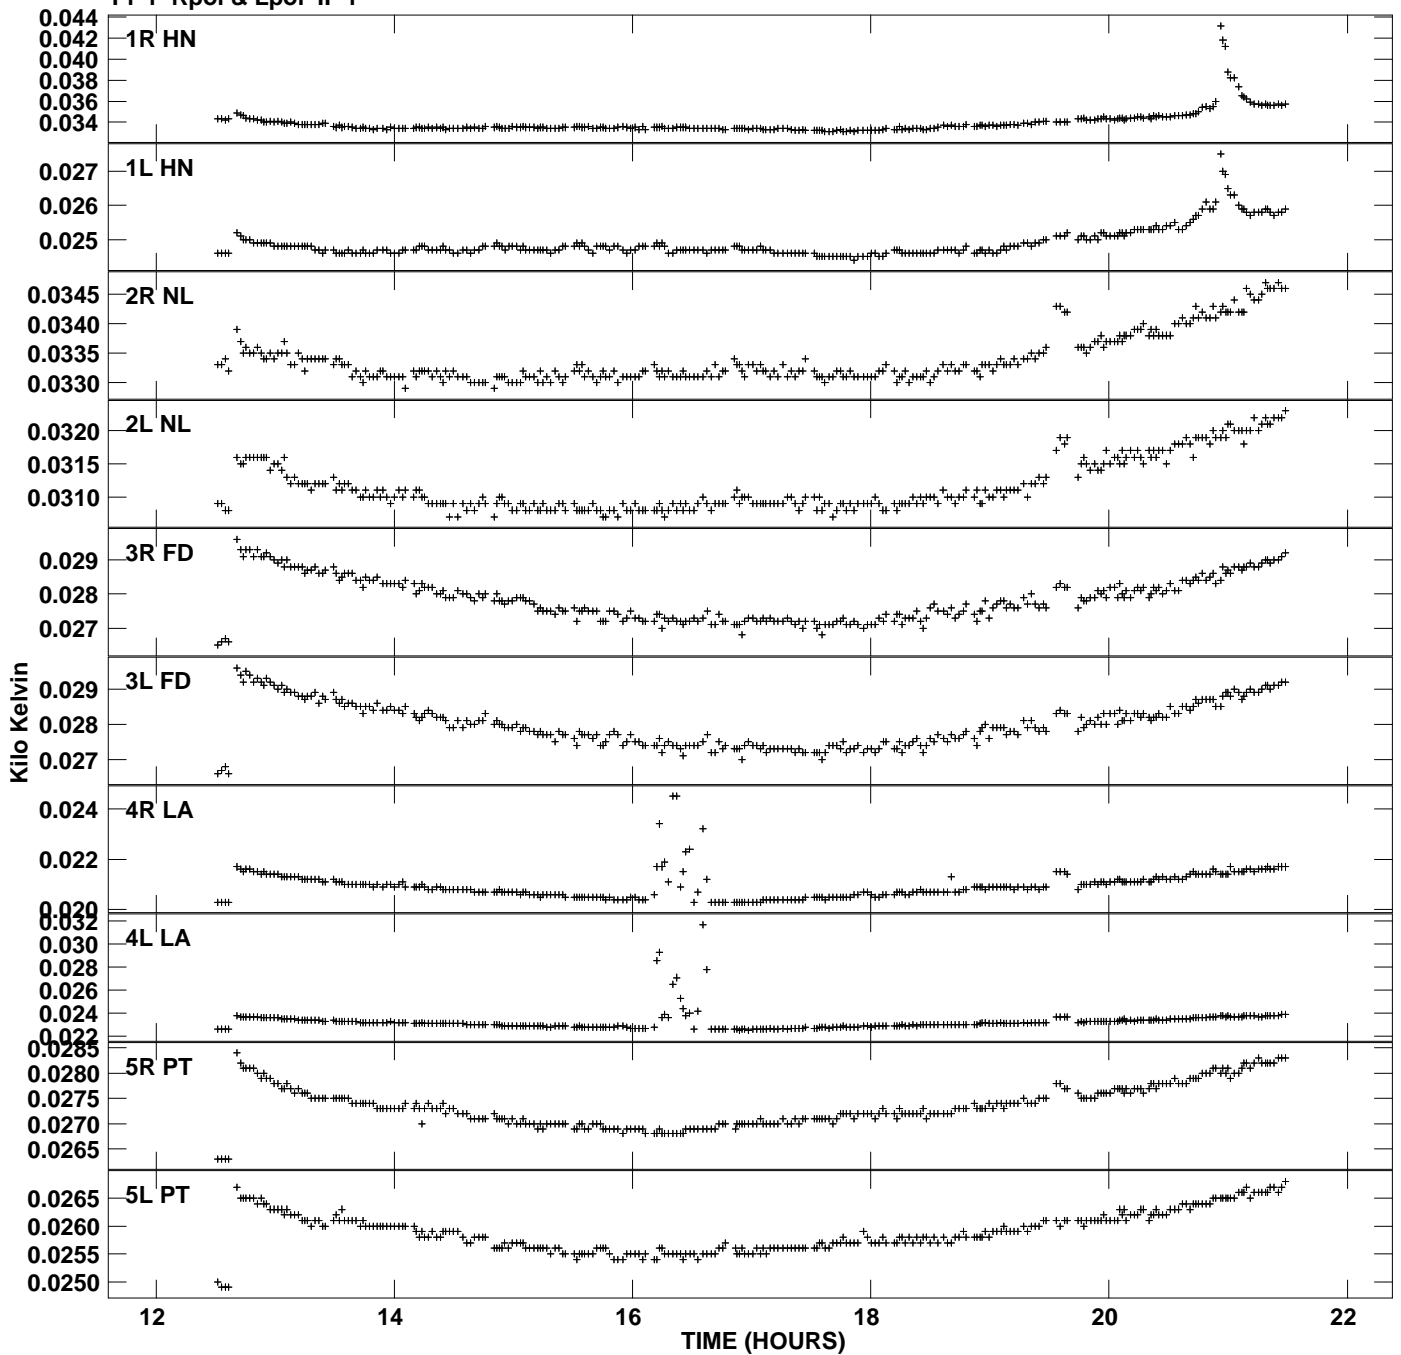

Plot file version 1 created 07-FEB-2008 12:31:17  
Tsyst vs UTC time for GC029\_2\_6.UVAVG.1  
TY 1 Rpol & Lpol IF 1

Plot file version 2 created 07-FEB-2008 12:31:17  
Tsys vs UTC time for GC029\_2\_6.UVAVG.1  
TY 1 Rpol & Lpol IF 1

Plot file version 3 created 07-FEB-2008 12:31:17  
Tsyst vs UTC time for GC029\_2\_6.UVAVG.1  
TY 1 Rpol & Lpol IF 1

Plot file version 4 created 07-FEB-2008 12:31:18  
Tsyst vs UTC time for GC029\_2\_6.UVAVG.1  
TY 1 Rpol & Lpol IF 1