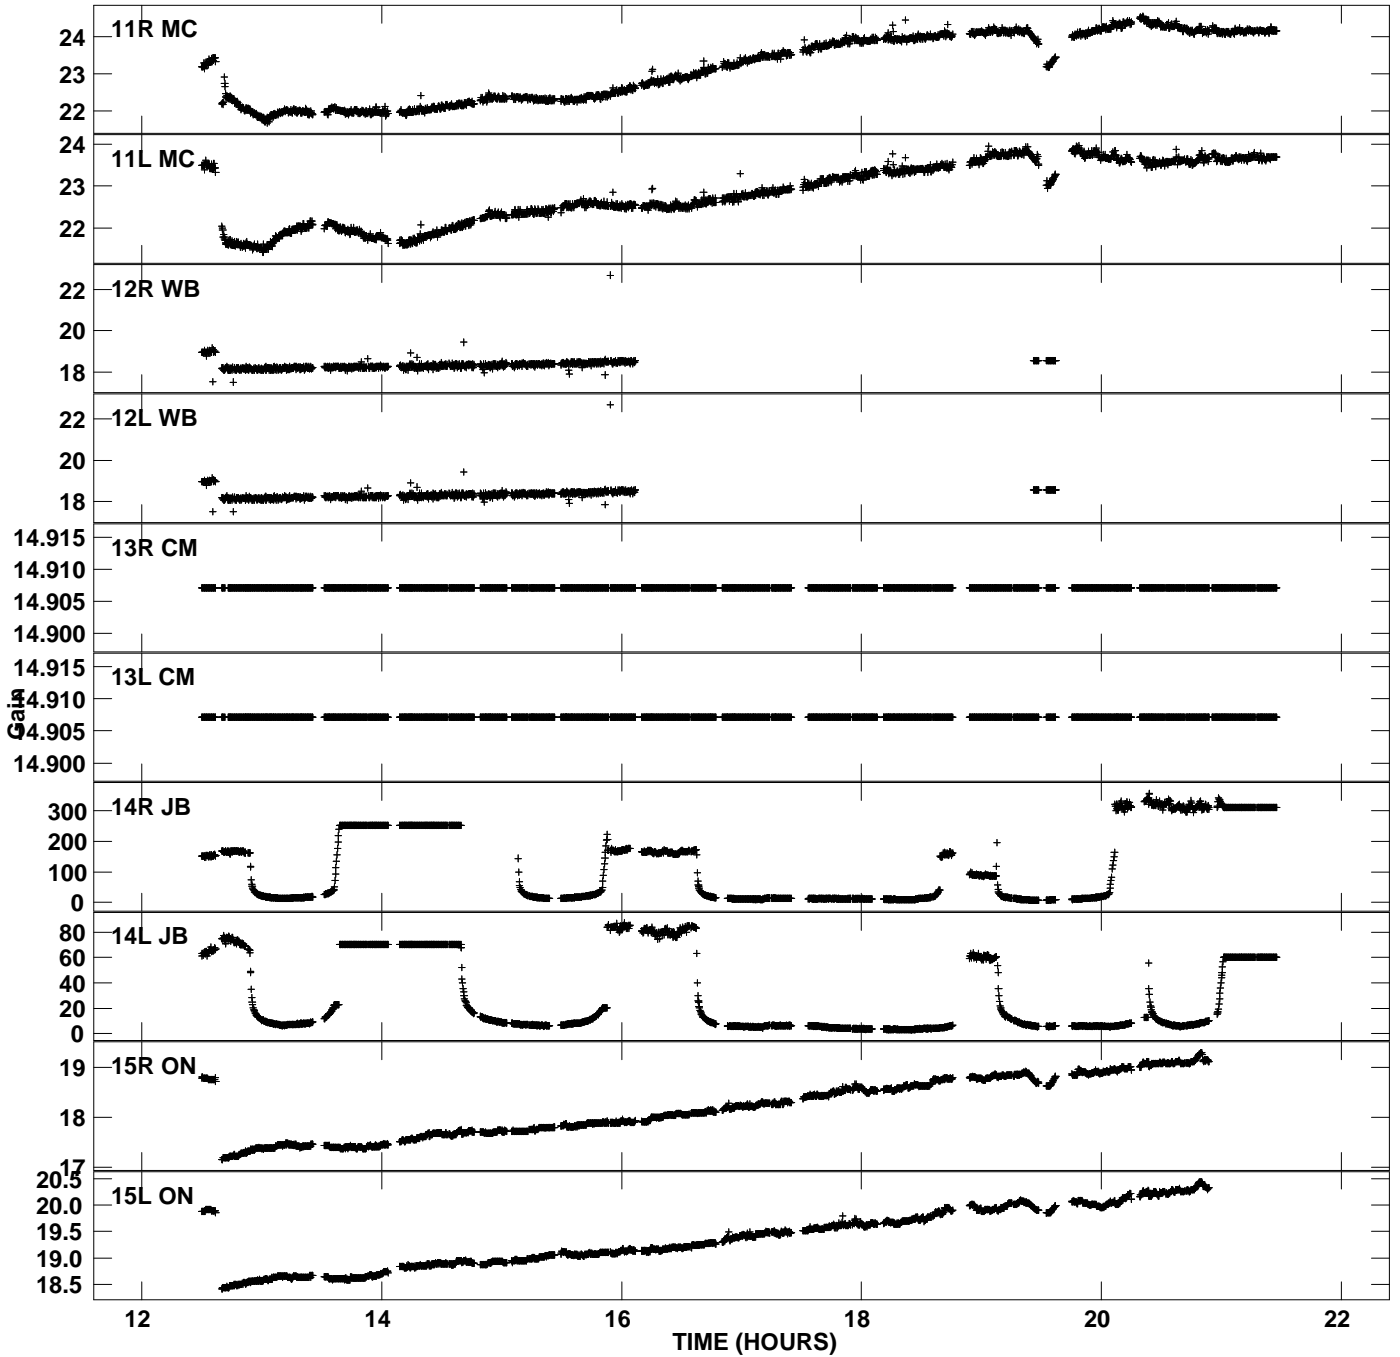

Plot file version 1 created 08-FEB-2008 17:01:27
Gain amp vs UTC time for GC029_2_7.UVAVG.1
CL 2 Rpol & Lpol IF 1

Plot file version 2 created 08-FEB-2008 17:01:27
Gain amp vs UTC time for GC029_2_7.UVAVG.1
CL 2 Rpol & Lpol IF 1

Plot file version 3 created 08-FEB-2008 17:01:28
Gain amp vs UTC time for GC029_2_7.UVAVG.1
CL 2 Rpol & Lpol IF 1

Plot file version 4 created 08-FEB-2008 17:01:28
Gain amp vs UTC time for GC029_2_7.UVAVG.1
CL 2 Rpol & Lpol IF 1