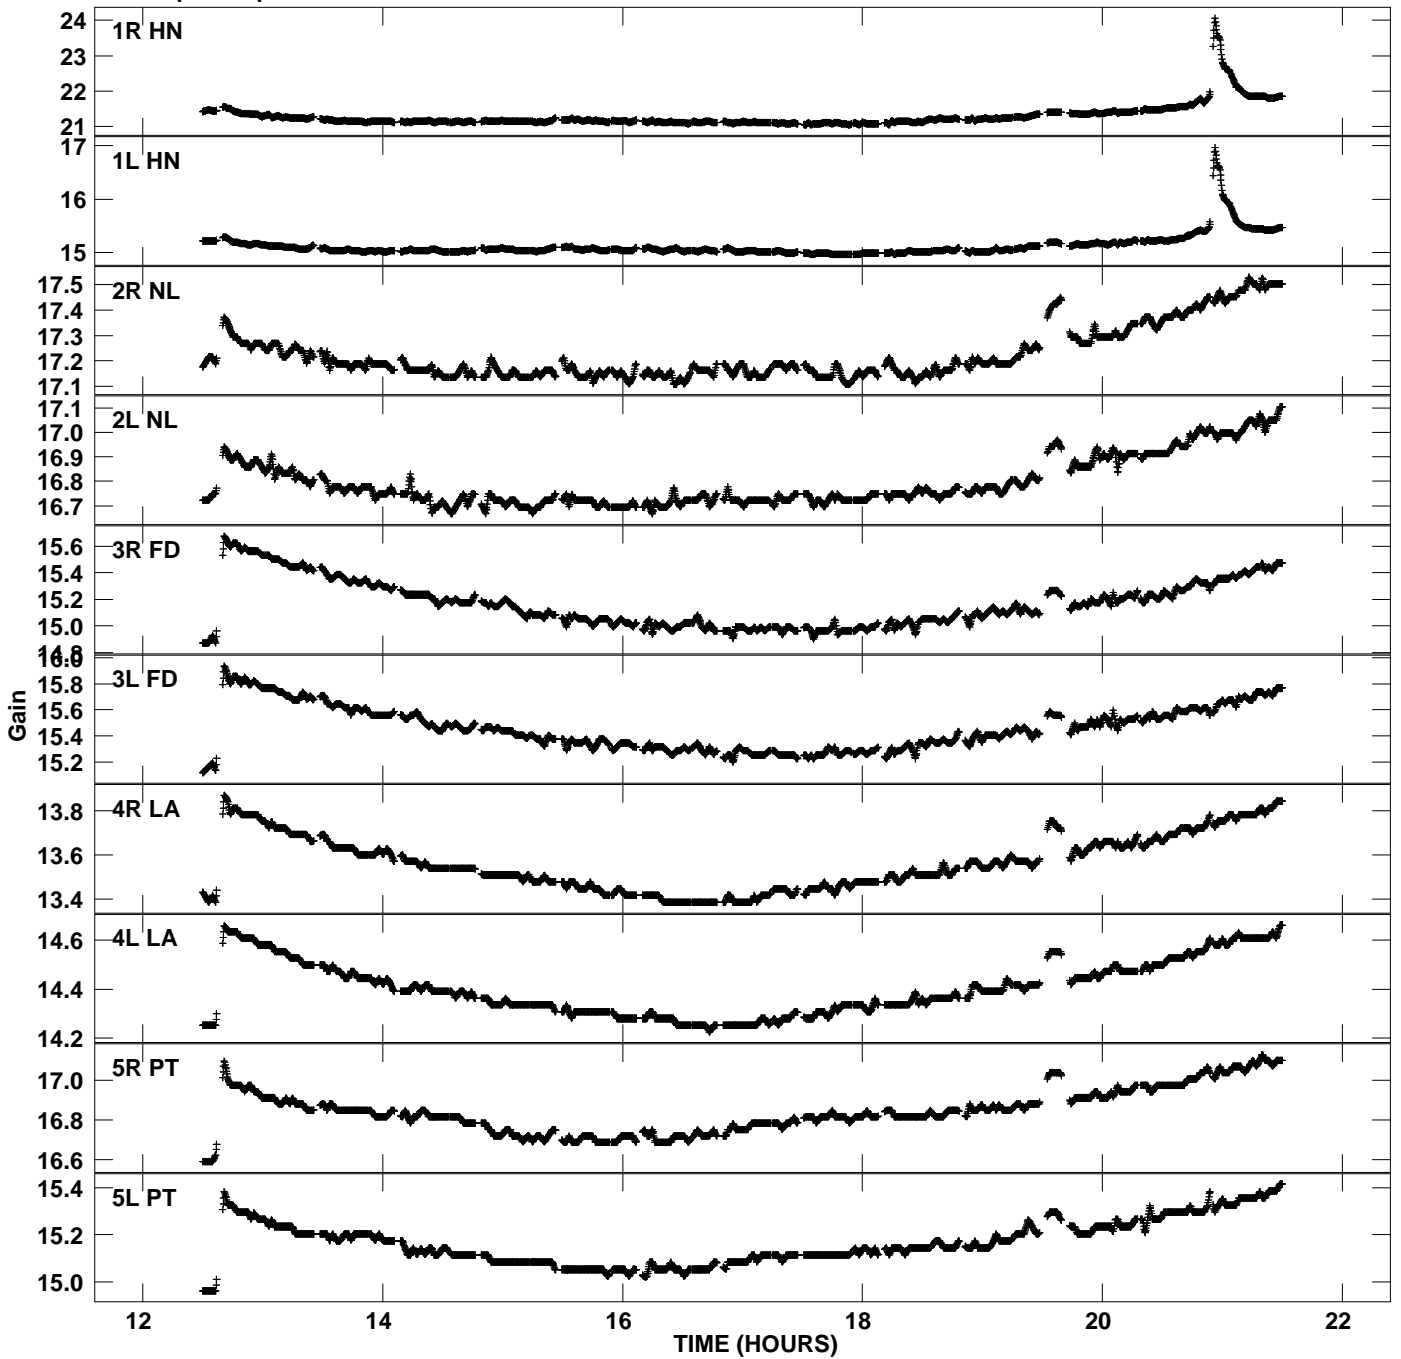

Plot file version 1 created 08-FEB-2008 17:01:27
Gain amp vs UTC time for GC029_2_7.UVAVG.1
CL 2 Rpol & Lpol IF 1

Plot file version 2 created 08-FEB-2008 17:01:27
Gain amp vs UTC time for GC029_2_7.UVAVG.1
CL 2 Rpol & Lpol IF 1

Plot file version 3 created 08-FEB-2008 17:01:28
Gain amp vs UTC time for GC029_2_7.UVAVG.1
CL 2 Rpol & Lpol IF 1

Plot file version 4 created 08-FEB-2008 17:01:28
Gain amp vs UTC time for GC029_2_7.UVAVG.1
CL 2 Rpol & Lpol IF 1