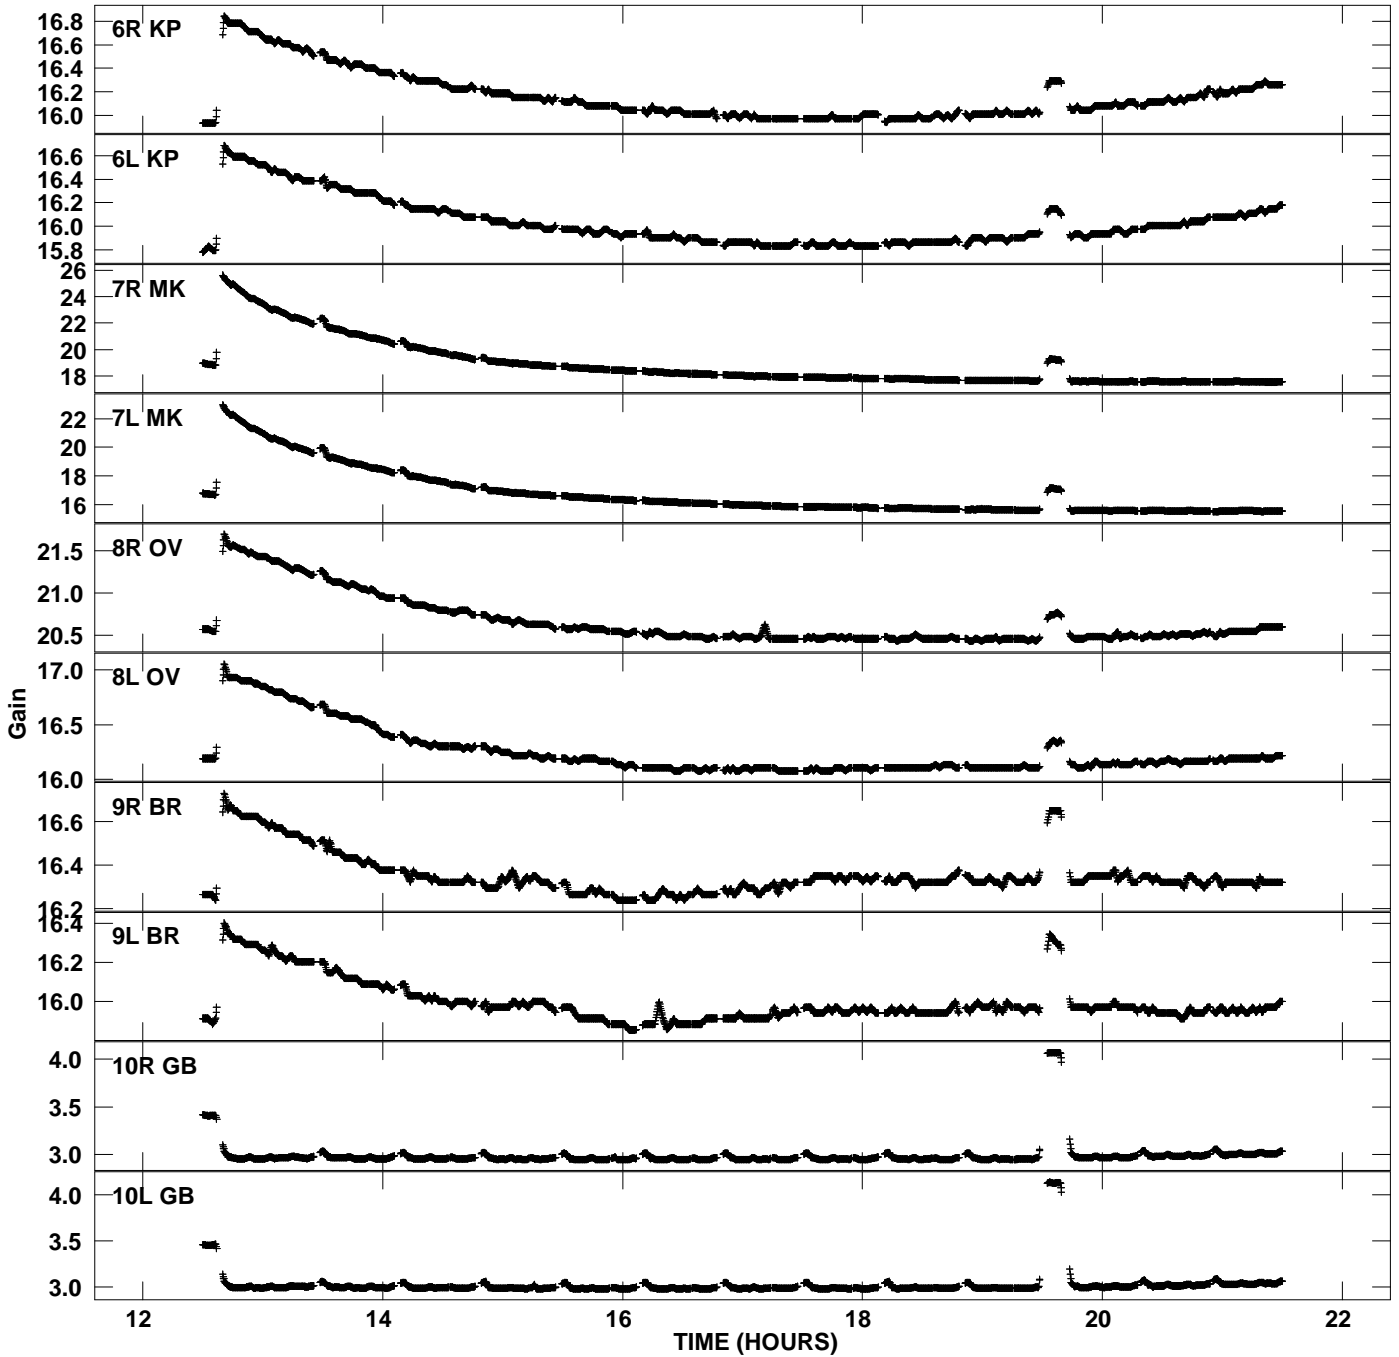

Plot file version 1 created 08-FEB-2008 17:01:27
Gain amp vs UTC time for GC029_2_7.UVAVG.1
CL 2 Rpol & Lpol IF 1

Plot file version 2 created 08-FEB-2008 17:01:27
Gain amp vs UTC time for GC029_2_7.UVAVG.1
CL 2 Rpol & Lpol IF 1

Plot file version 3 created 08-FEB-2008 17:01:28
Gain amp vs UTC time for GC029_2_7.UVAVG.1
CL 2 Rpol & Lpol IF 1

Plot file version 4 created 08-FEB-2008 17:01:28
Gain amp vs UTC time for GC029_2_7.UVAVG.1
CL 2 Rpol & Lpol IF 1