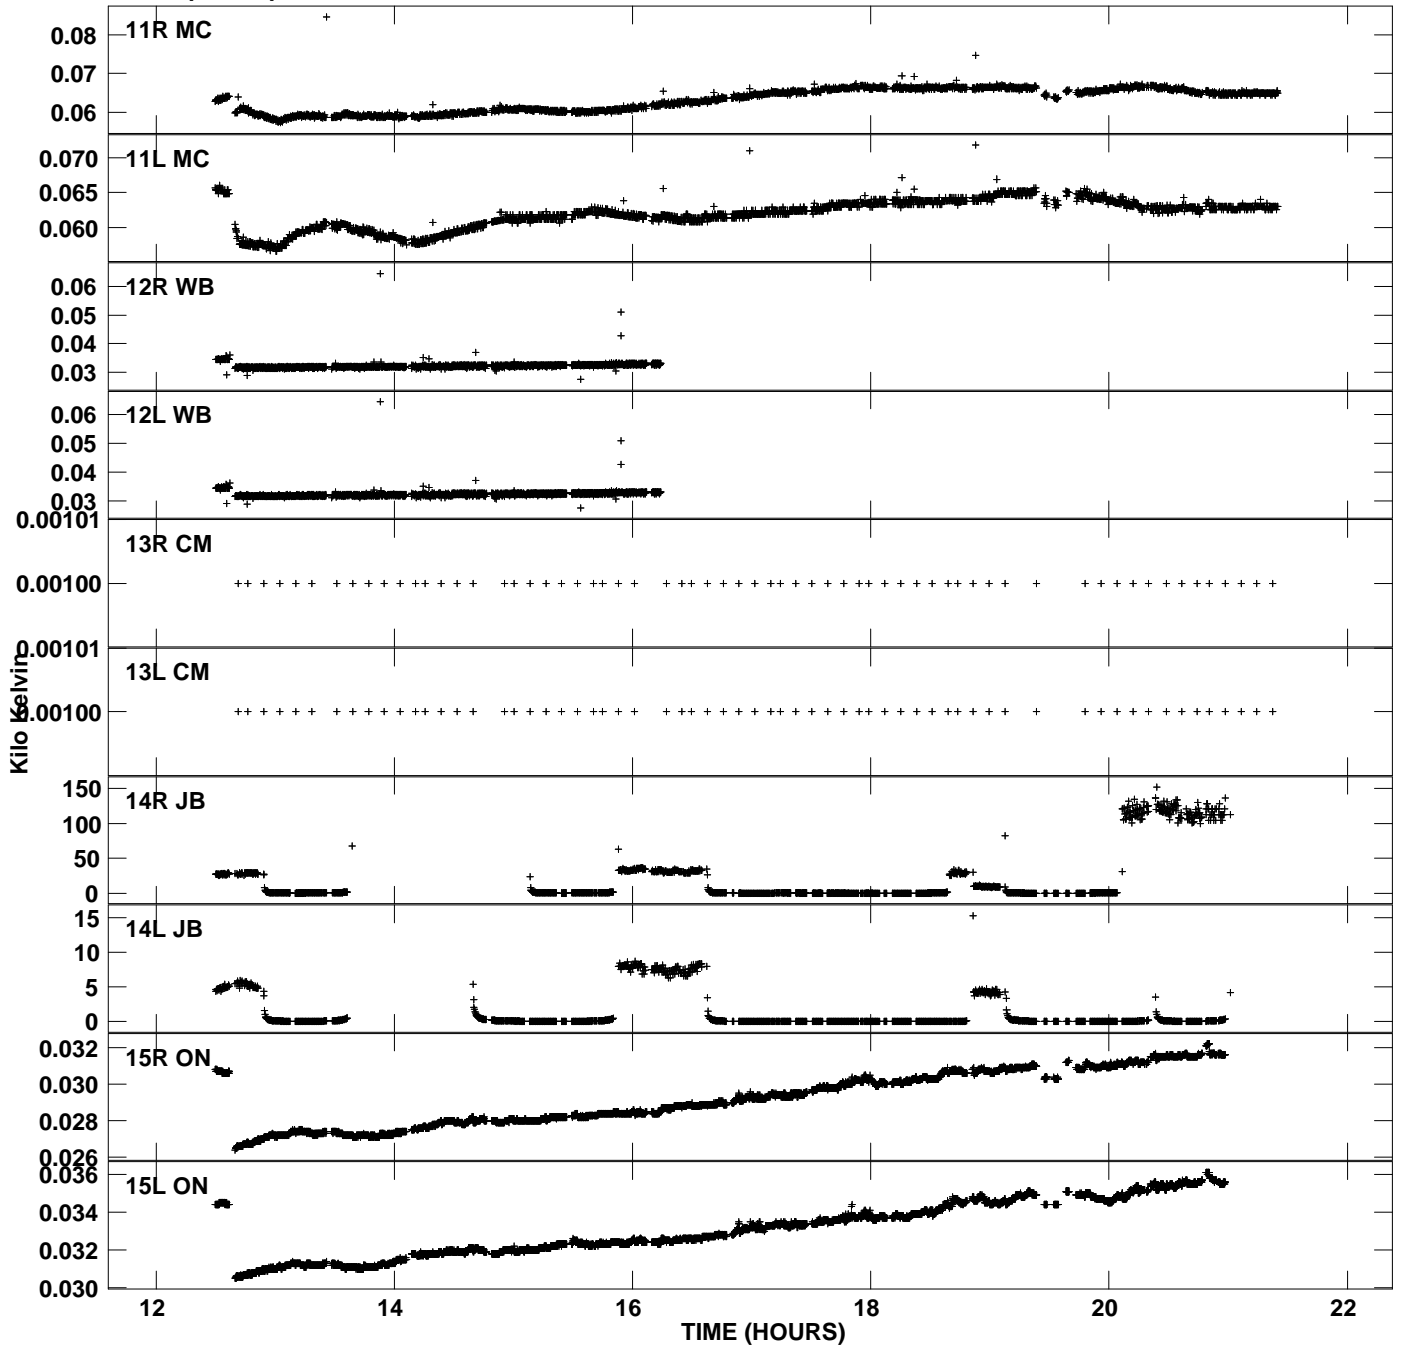

Plot file version 1 created 08-FEB-2008 17:01:01
Tsyst vs UTC time for GC029_2_7.UVAVG.1
TY 1 Rpol & Lpol IF 1

Plot file version 2 created 08-FEB-2008 17:01:01
Tsys vs UTC time for GC029_2_7.UVAVG.1
TY 1 Rpol & Lpol IF 1

Plot file version 3 created 08-FEB-2008 17:01:01
Tsys vs UTC time for GC029_2_7.UVAVG.1
TY 1 Rpol & Lpol IF 1

Plot file version 4 created 08-FEB-2008 17:01:02
Tsys vs UTC time for GC029_2_7.UVAVG.1
TY 1 Rpol & Lpol IF 1