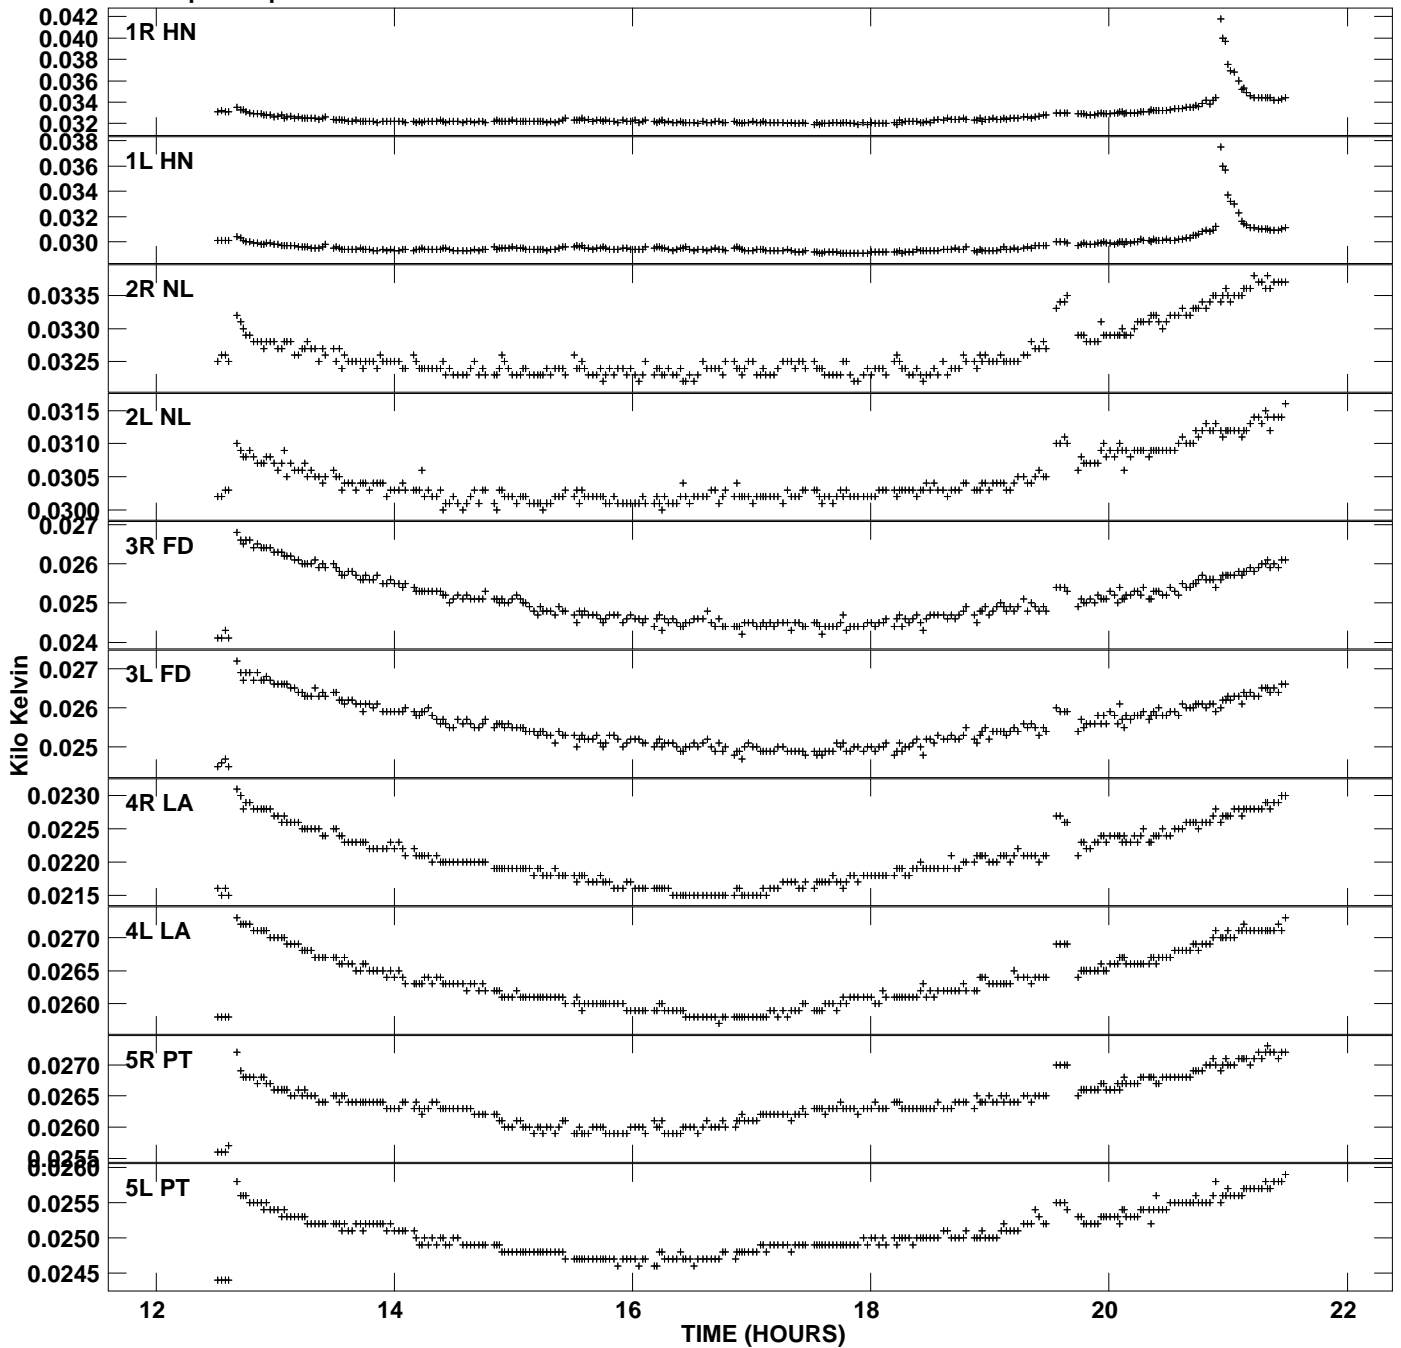

Plot file version 1 created 08-FEB-2008 17:01:01
Tsyst vs UTC time for GC029_2_7.UVAVG.1
TY 1 Rpol & Lpol IF 1

Plot file version 2 created 08-FEB-2008 17:01:01
Tsys vs UTC time for GC029_2_7.UVAVG.1
TY 1 Rpol & Lpol IF 1

Plot file version 3 created 08-FEB-2008 17:01:01
Tsys vs UTC time for GC029_2_7.UVAVG.1
TY 1 Rpol & Lpol IF 1

Plot file version 4 created 08-FEB-2008 17:01:02
Tsys vs UTC time for GC029_2_7.UVAVG.1
TY 1 Rpol & Lpol IF 1